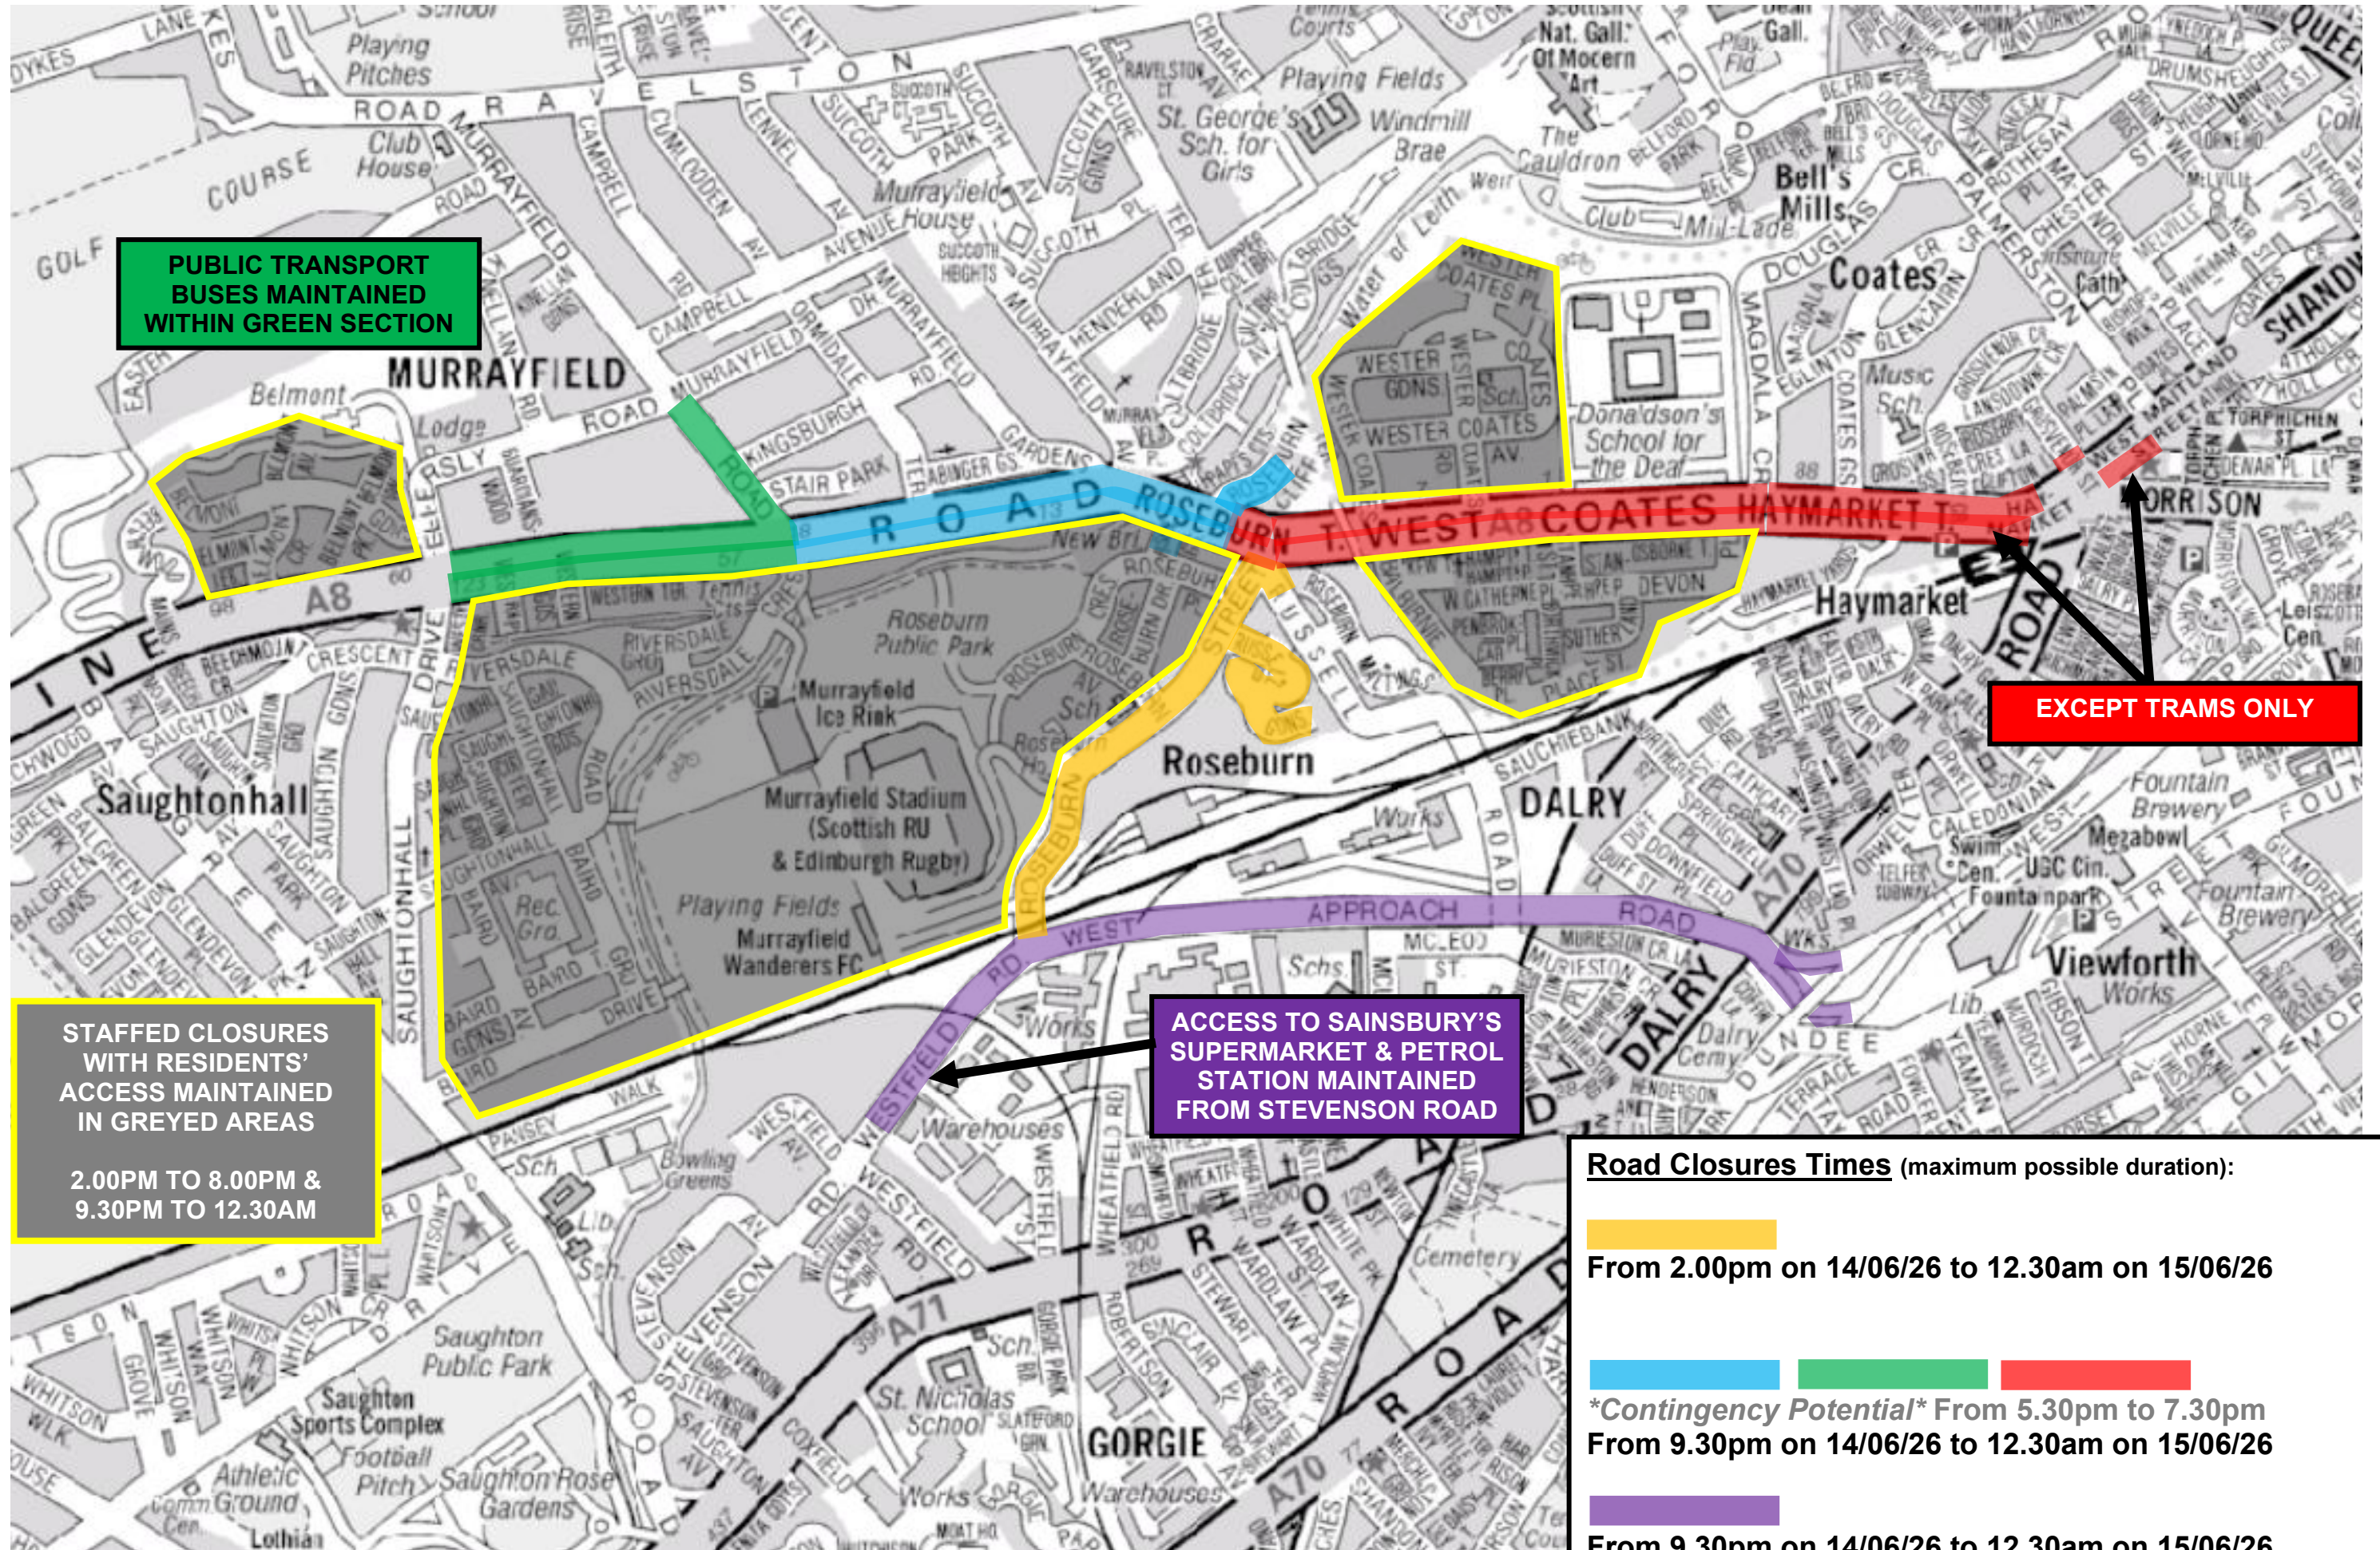

# ZACH BRYAN CONCERT (MURRAYFIELD STADIUM) - ROAD CLOSURES – SUNDAY 14<sup>TH</sup> JUNE 2026

**PUBLIC TRANSPORT BUSES MAINTAINED WITHIN GREEN SECTION**

**STAFFED CLOSURES WITH RESIDENTS' ACCESS MAINTAINED IN GREYED AREAS**

2.00PM TO 8.00PM & 9.30PM TO 12.30AM

**ACCESS TO SAINSBURY'S SUPERMARKET & PETROL STATION MAINTAINED FROM STEVENSON ROAD**

**EXCEPT TRAMS ONLY**

**Road Closures Times** (maximum possible duration):

- From 2.00pm on 14/06/26 to 12.30am on 15/06/26
- \*Contingency Potential\* From 5.30pm to 7.30pm From 9.30pm on 14/06/26 to 12.30am on 15/06/26
- From 9.30pm on 14/06/26 to 12.30am on 15/06/26