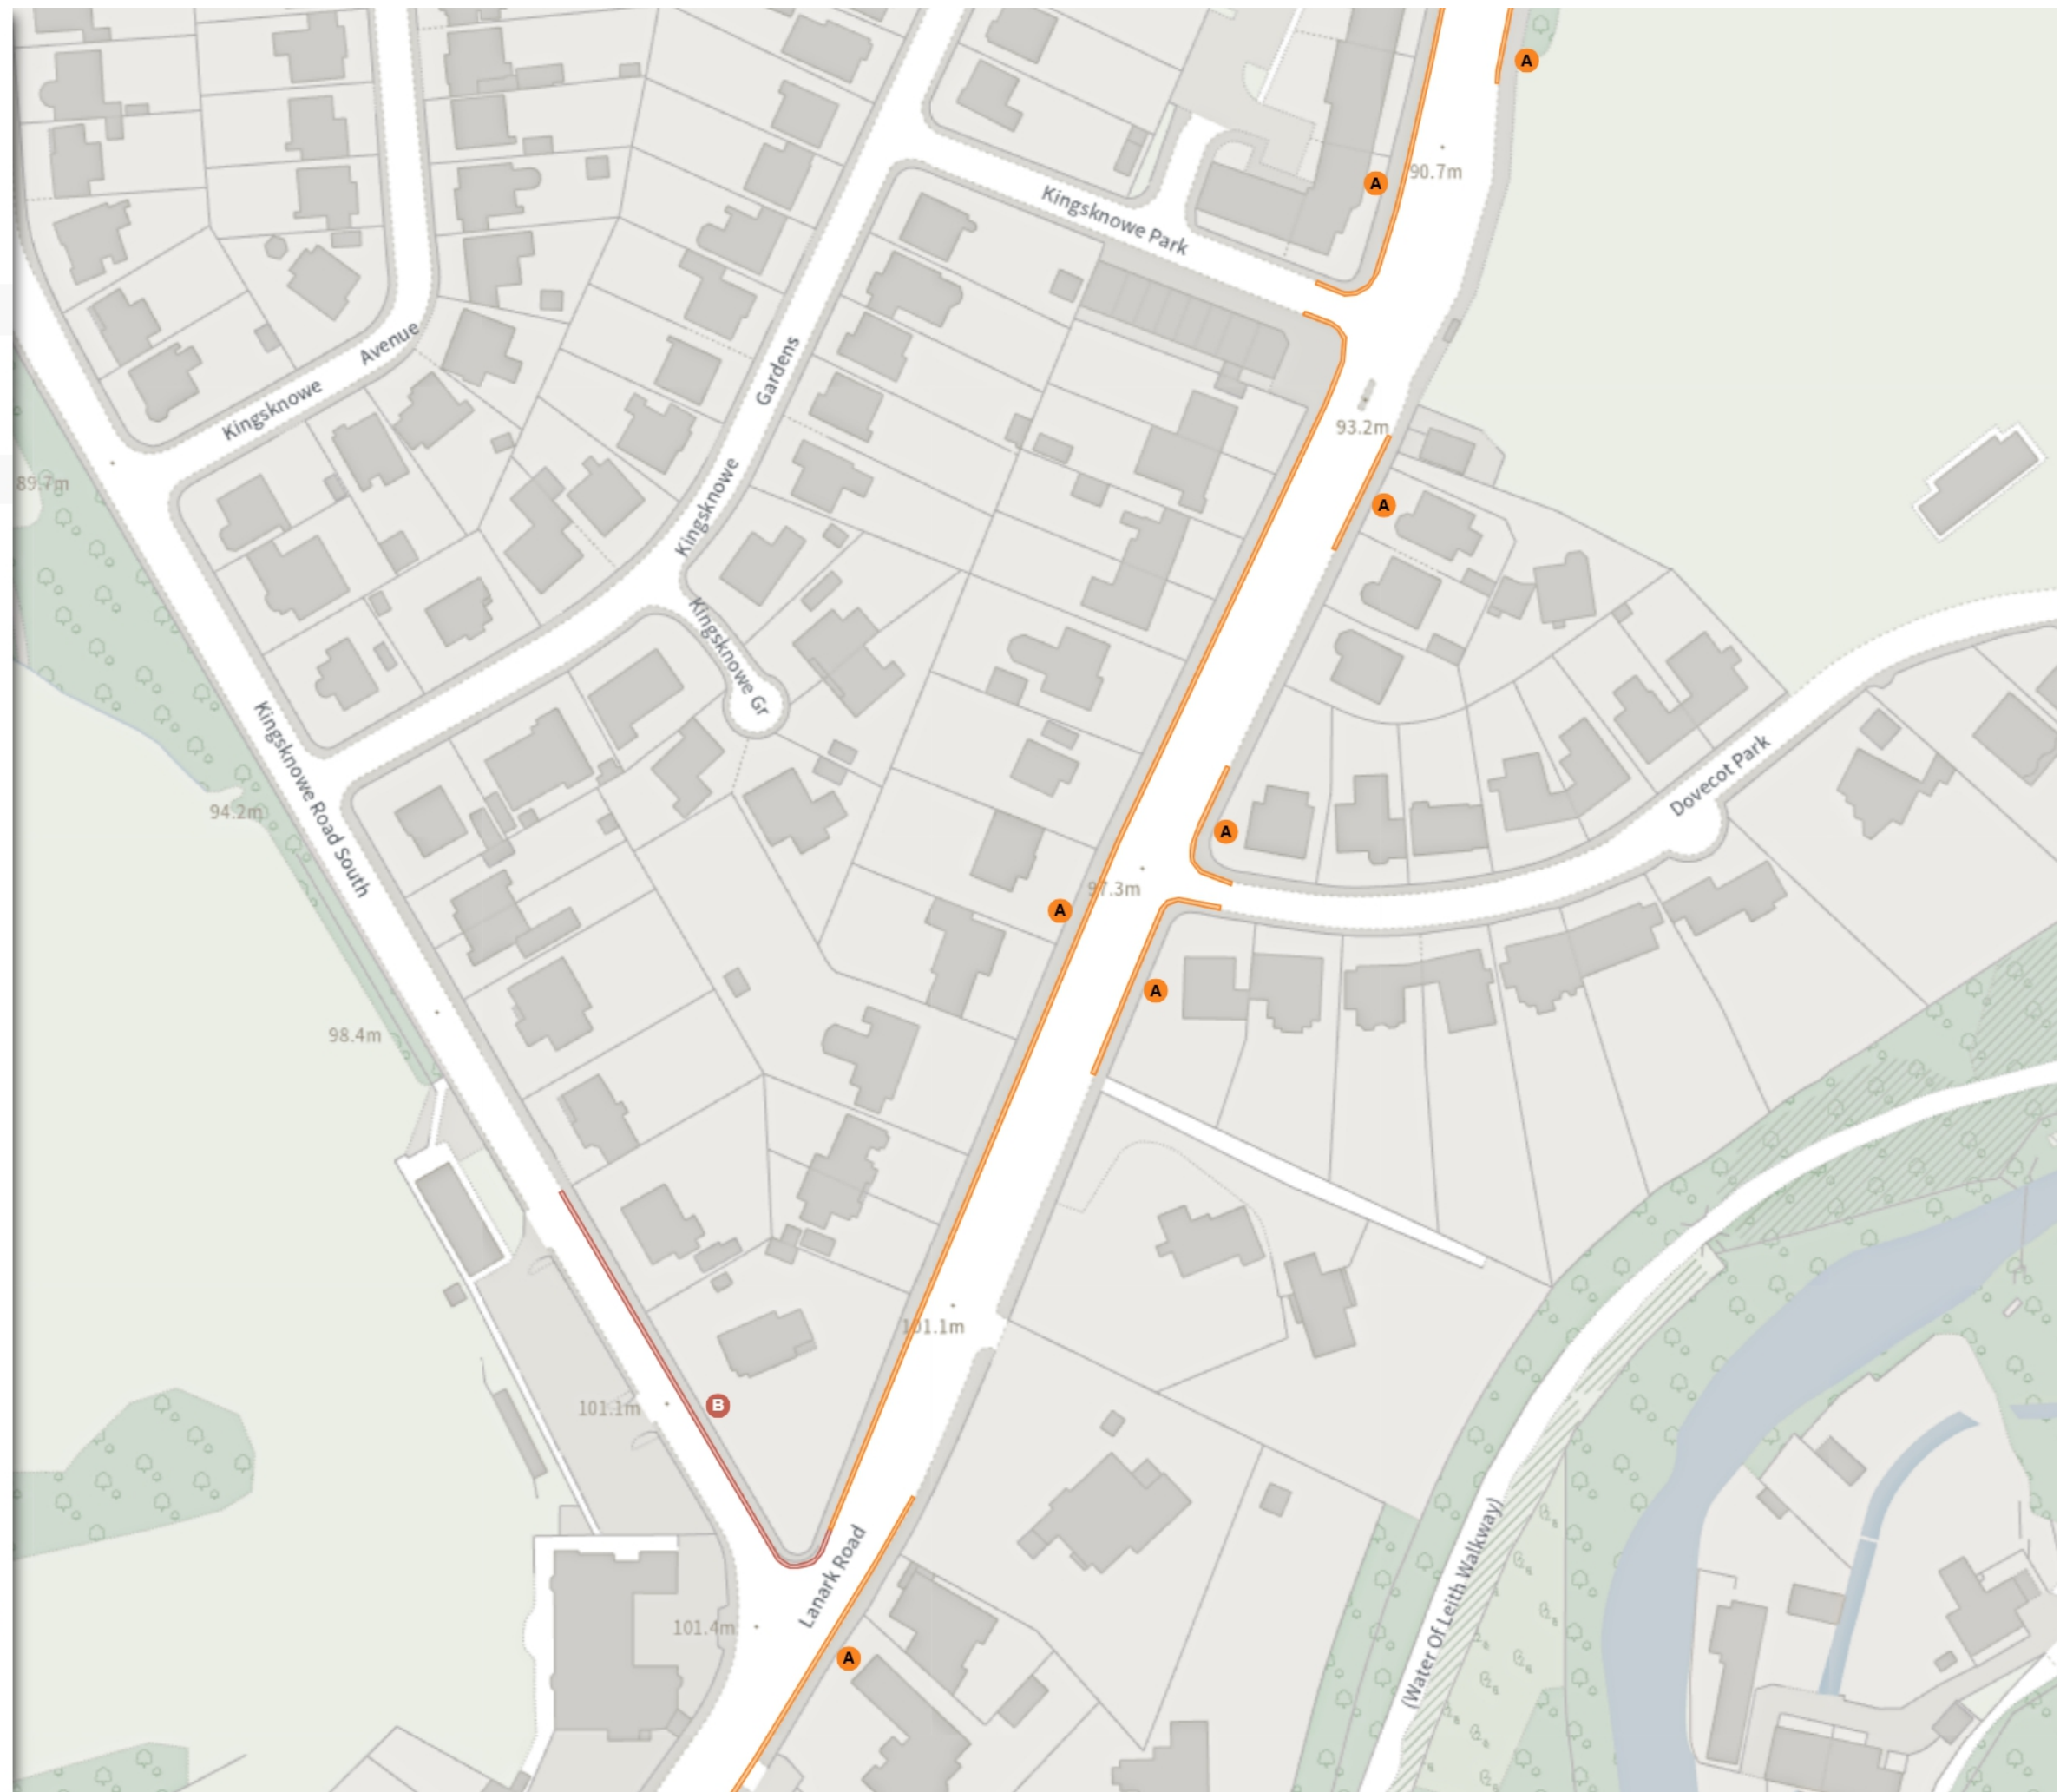

CO/26/10

Map 28 of 30 Made 01/06/26

ADDED

No waiting at any time

At all times

MODIFIED

Shared

No waiting at any time

At all times

No loading at any time

At all times

Scale: 1:1250 0 20 40 60m

NW 321072.822, 670020.125 SE 321457.365, 669671.737

© Crown copyright and database rights 2026 Ordnance Survey.
You are not permitted to copy, sub-license, distribute or sell any of this data to third parties in any form. Licence number 100023420

CO/26/10

Map 29 of 30 Made 01/06/26

ADDED

No waiting at any time

A At all times

MODIFIED

No waiting at any time

B At all times