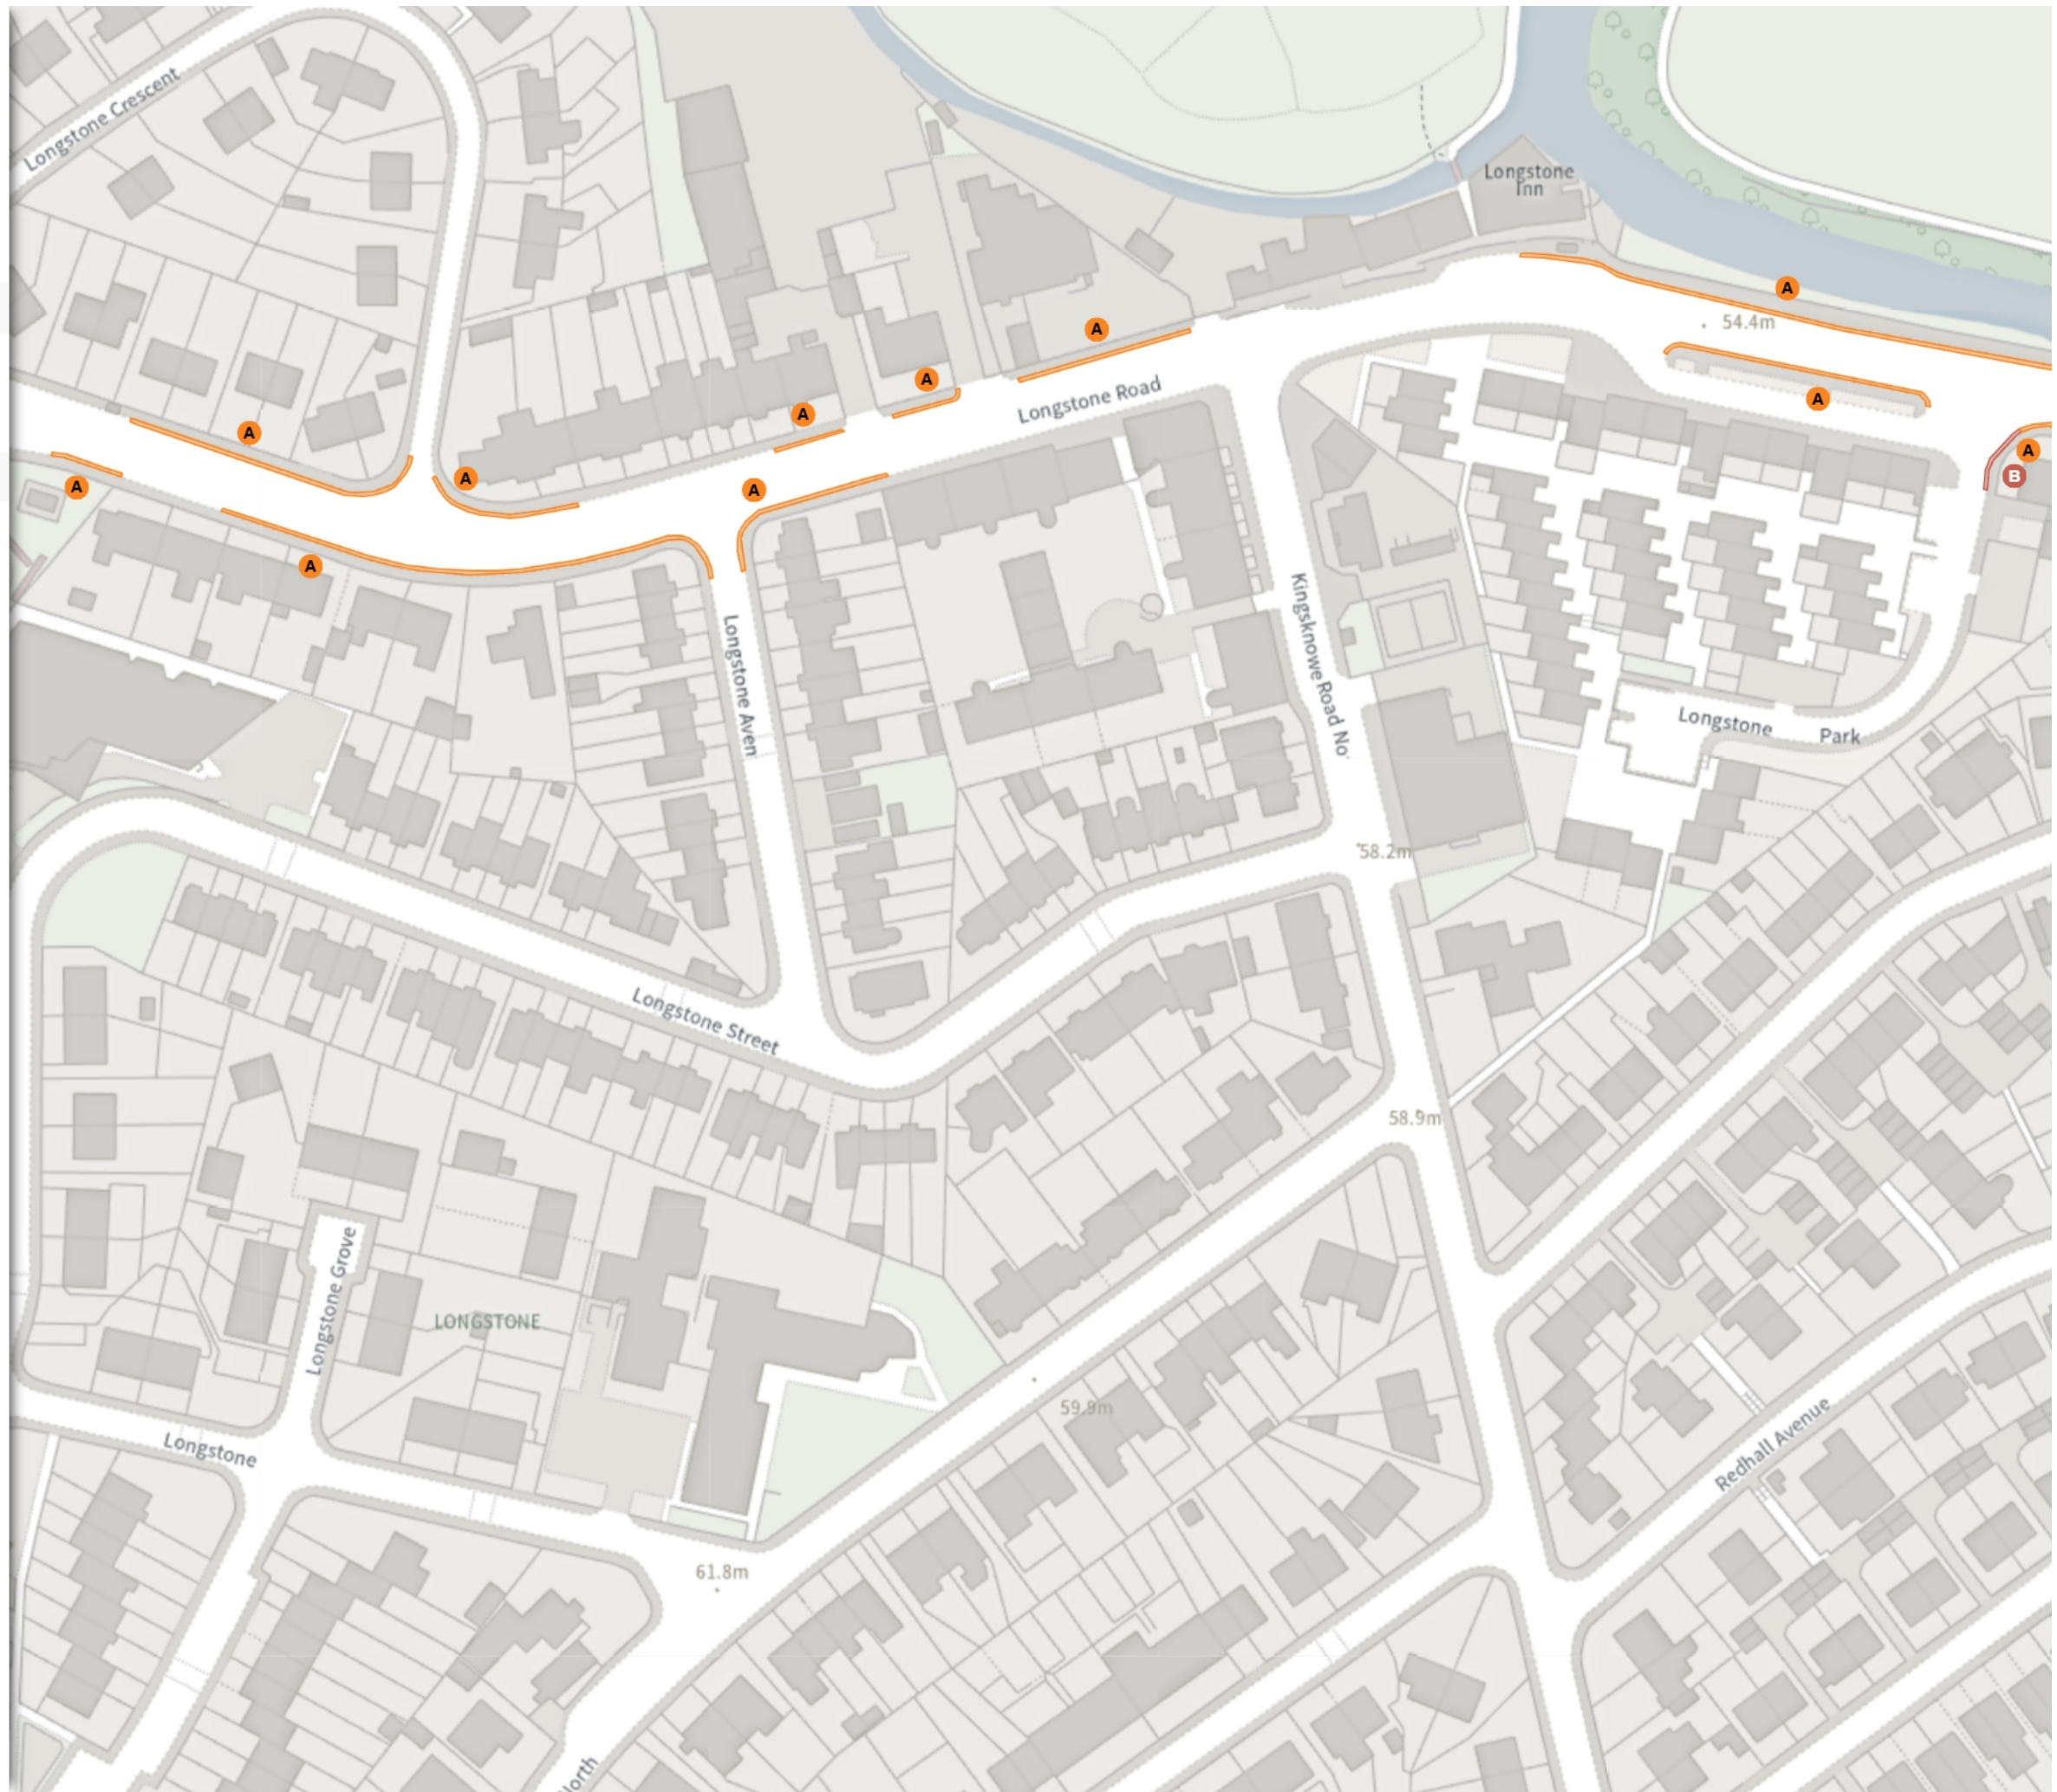

At all times

B No loading at any time

At all times

Scale: 1:1250 0 20 40 60m

NW 320745.604, 671039.717 SE 321130.028, 670691.378

© Crown copyright and database rights 2026 Ordnance Survey.
You are not permitted to copy, sub-license, distribute or sell any of this data to third parties in any form. Licence number 100023420

CO/26/10

Map 24 of 30 Made 01/06/26

ADDED

No waiting at any time

A At all times

MODIFIED

Shared

B No waiting at any time

At all times

B No loading at any time

At all times

Scale: 1:1250 0 20 40 60m

NW 321132.912, 671032.621 SE 321517.368, 670684.317

© Crown copyright and database rights 2026 Ordnance Survey.
You are not permitted to copy, sub-license, distribute or sell any of this data to third parties in any form. Licence number 100023420

CO/26/10

Map 25 of 30 Made 01/06/26

ADDED

No waiting at any time

A At all times

MODIFIED

Shared

B No waiting at any time