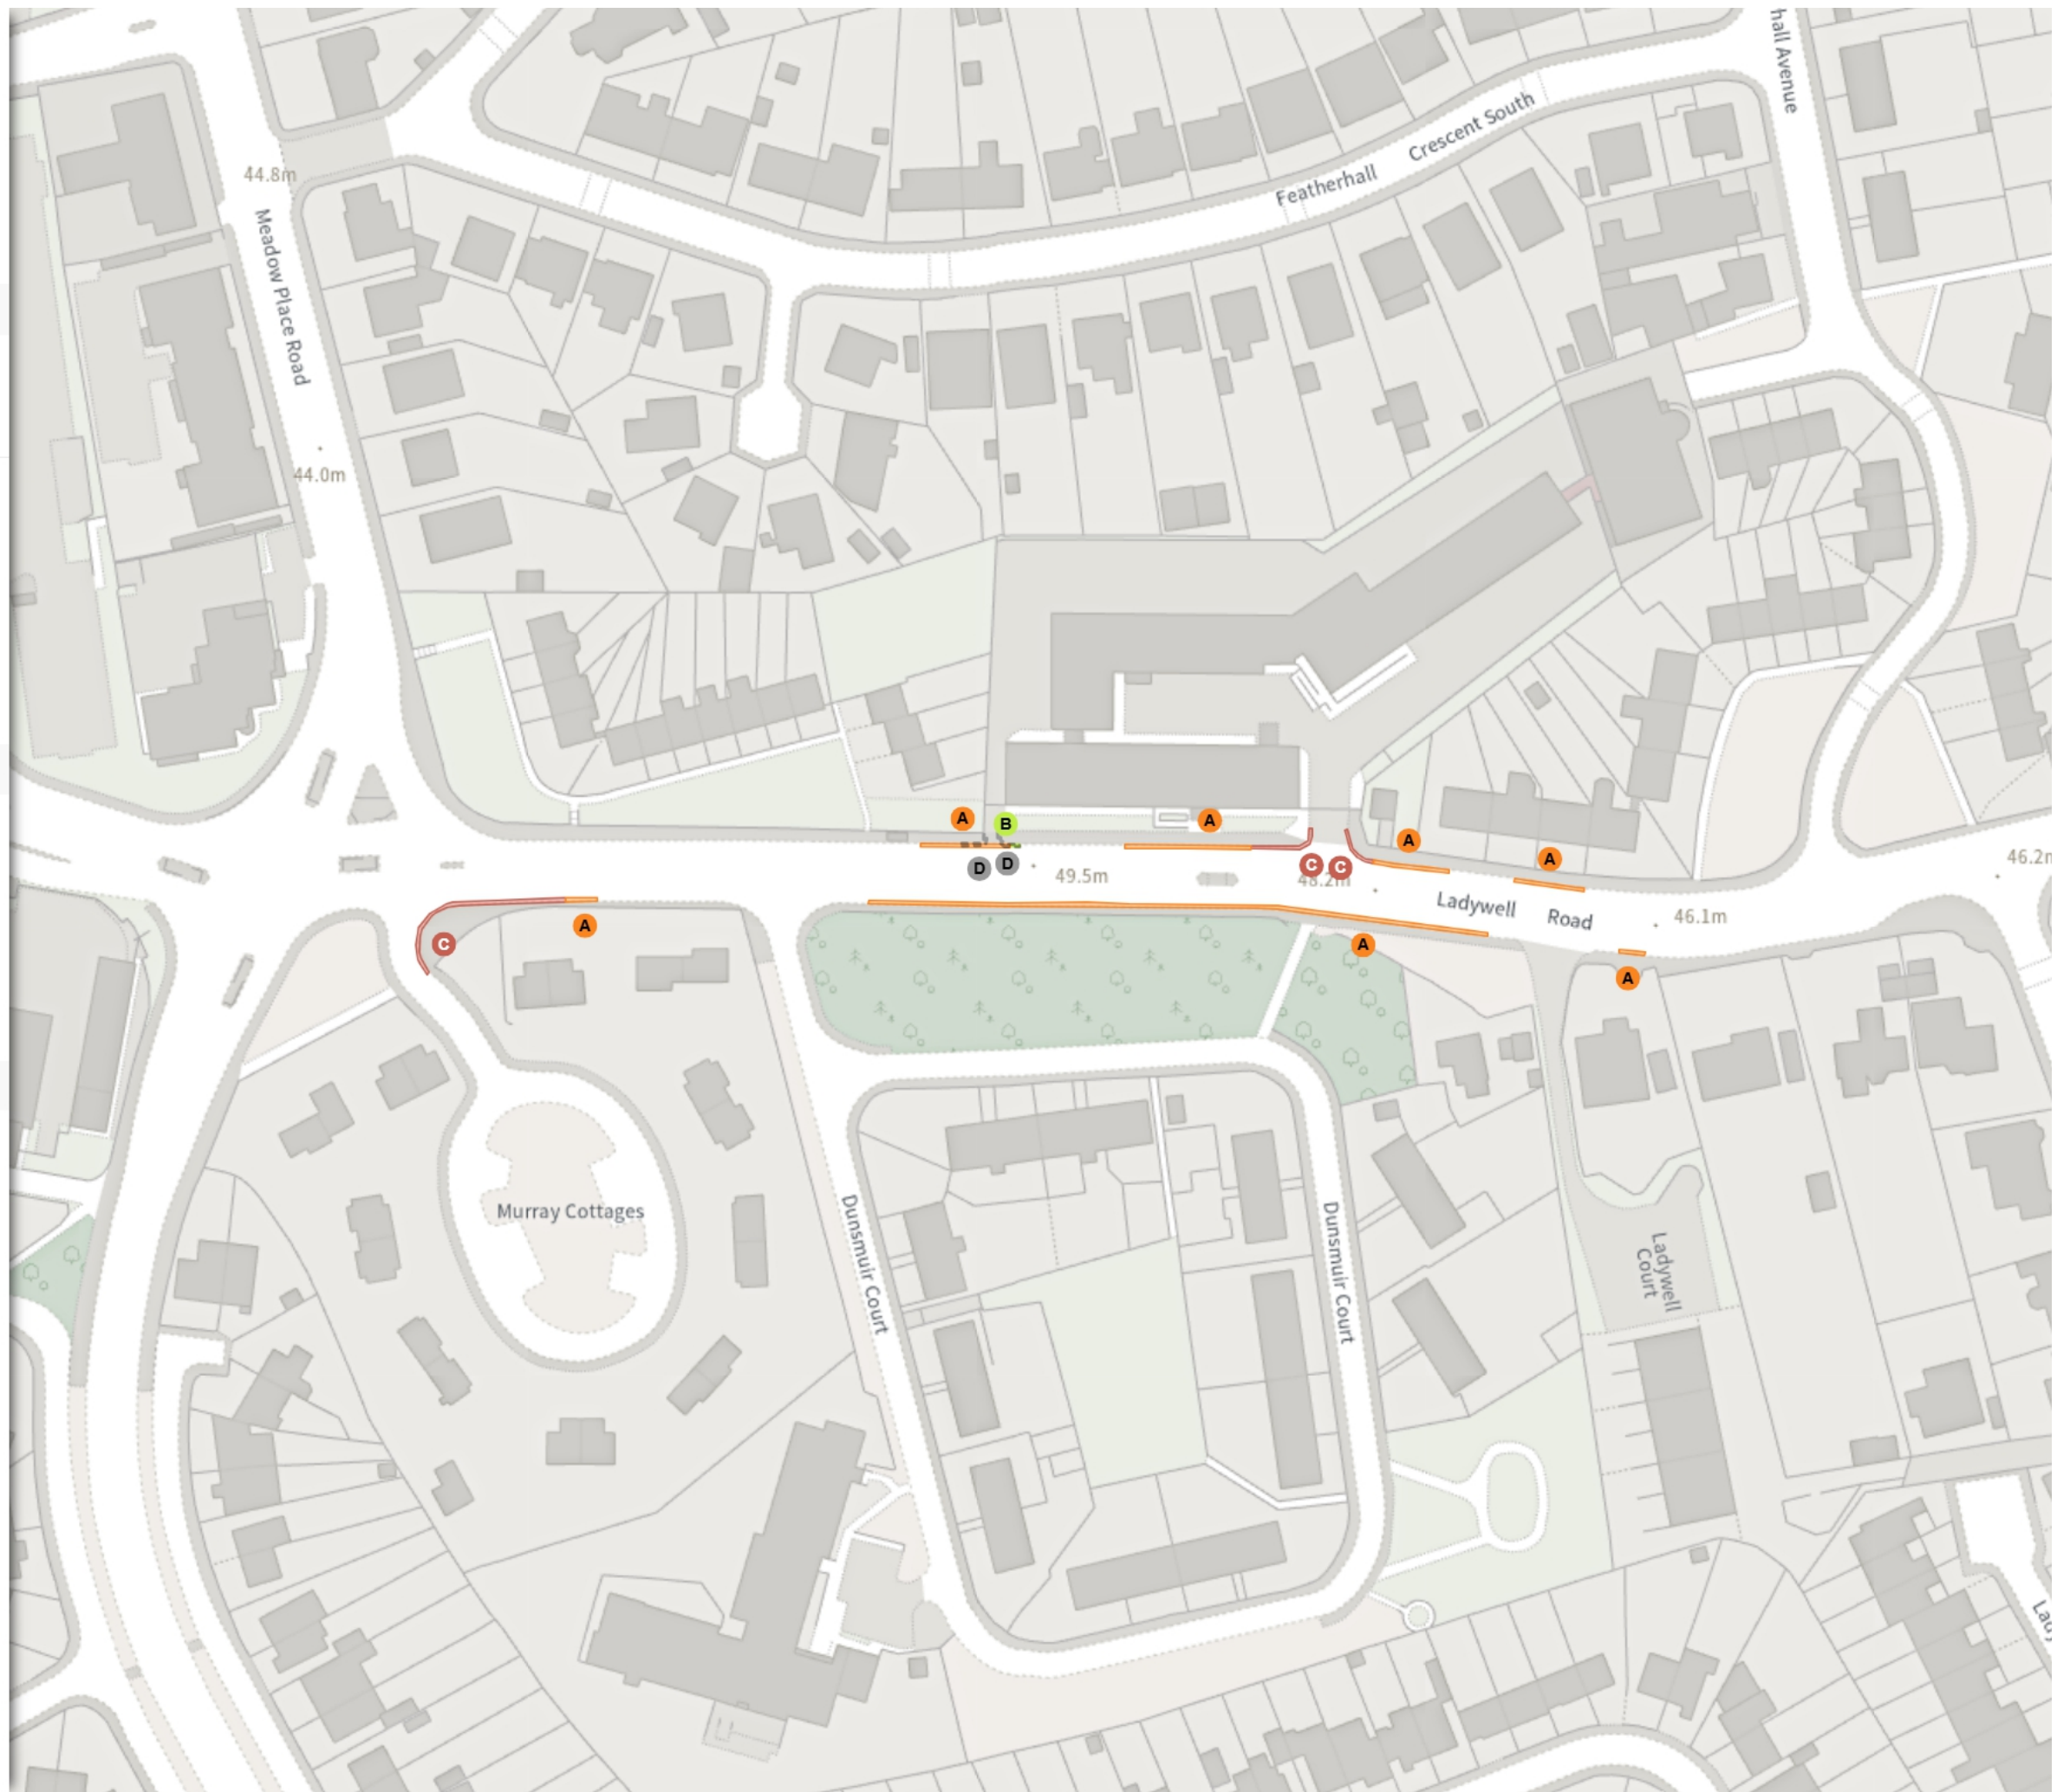

CO/26/10

Map 21 of 30 Made 01/06/26

ADDED

A No waiting at any time

A At all times

B Shared

B No waiting

Mon-Fri 08:00-18:00
Sat 08:00-13:30

B No loading

Mon-Fri 08:00-09:15 16:30-18:00

MODIFIED

C Shared

C No waiting at any time

At all times

C No loading at any time

At all times

REMOVED

D Shared

D No waiting

Mon-Fri 08:00-18:00
Sat 08:00-13:30

D No loading

Mon-Fri 08:00-09:15 16:30-18:00

Scale: 1:1250 0 20 40 60m

NW 319312.459, 672810.836 SE 319696.611, 672462.504

© Crown copyright and database rights 2026 Ordnance Survey.
You are not permitted to copy, sub-license, distribute or sell any of this data to third parties in any form. Licence number 100023420