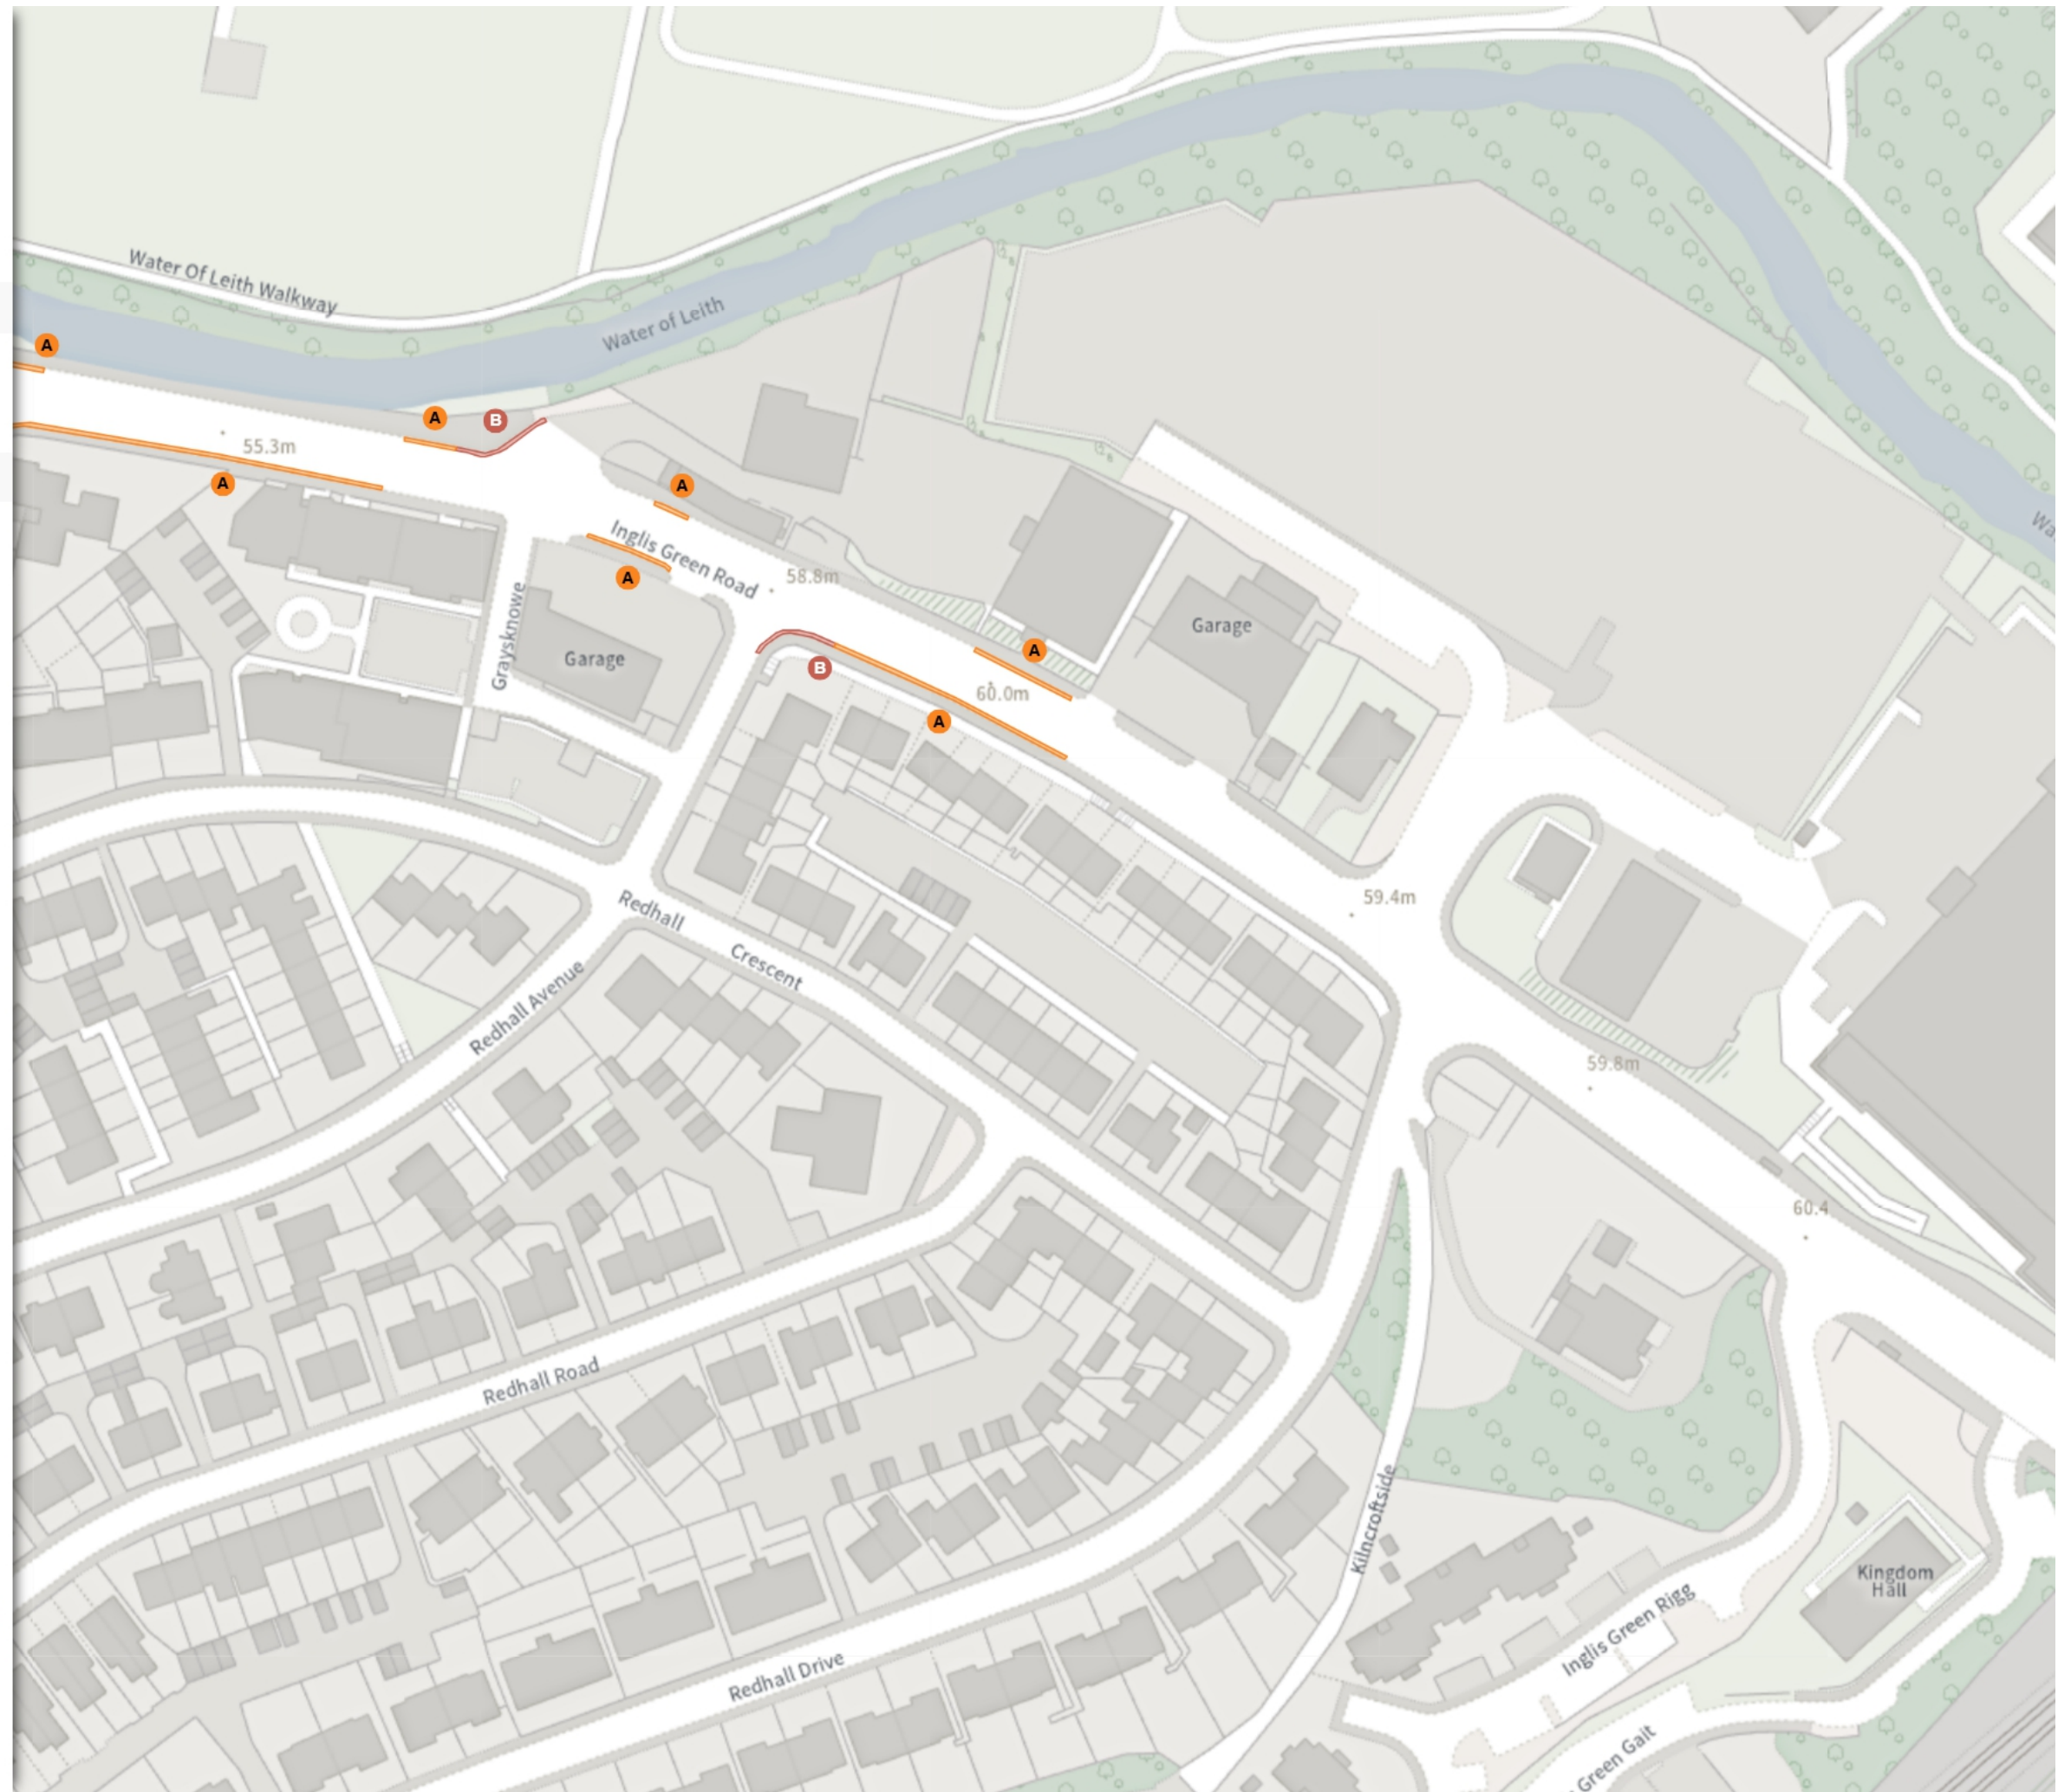

At all times

B No loading at any time

At all times

Scale: 1:1250 0 20 40 60m

NW 321132.912, 671032.621 SE 321517.368, 670684.317

© Crown copyright and database rights 2026 Ordnance Survey.
You are not permitted to copy, sub-license, distribute or sell any of this data to third parties in any form. Licence number 100023420

CO/26/10

Map 25 of 30 Made 01/06/26

ADDED

No waiting at any time

A At all times

MODIFIED

Shared

B No waiting at any time

At all times

B No loading at any time

At all times

Scale: 1:1250 0 20 40 60m

NW 321520.388, 671025.557 SE 321904.875, 670677.287

© Crown copyright and database rights 2026 Ordnance Survey.
You are not permitted to copy, sub-license, distribute or sell any of this data to third parties in any form. Licence number 100023420

CO/26/10

Map 26 of 30 Made 01/06/26

ADDED

No waiting at any time

At all times

MODIFIED

Shared

No waiting at any time