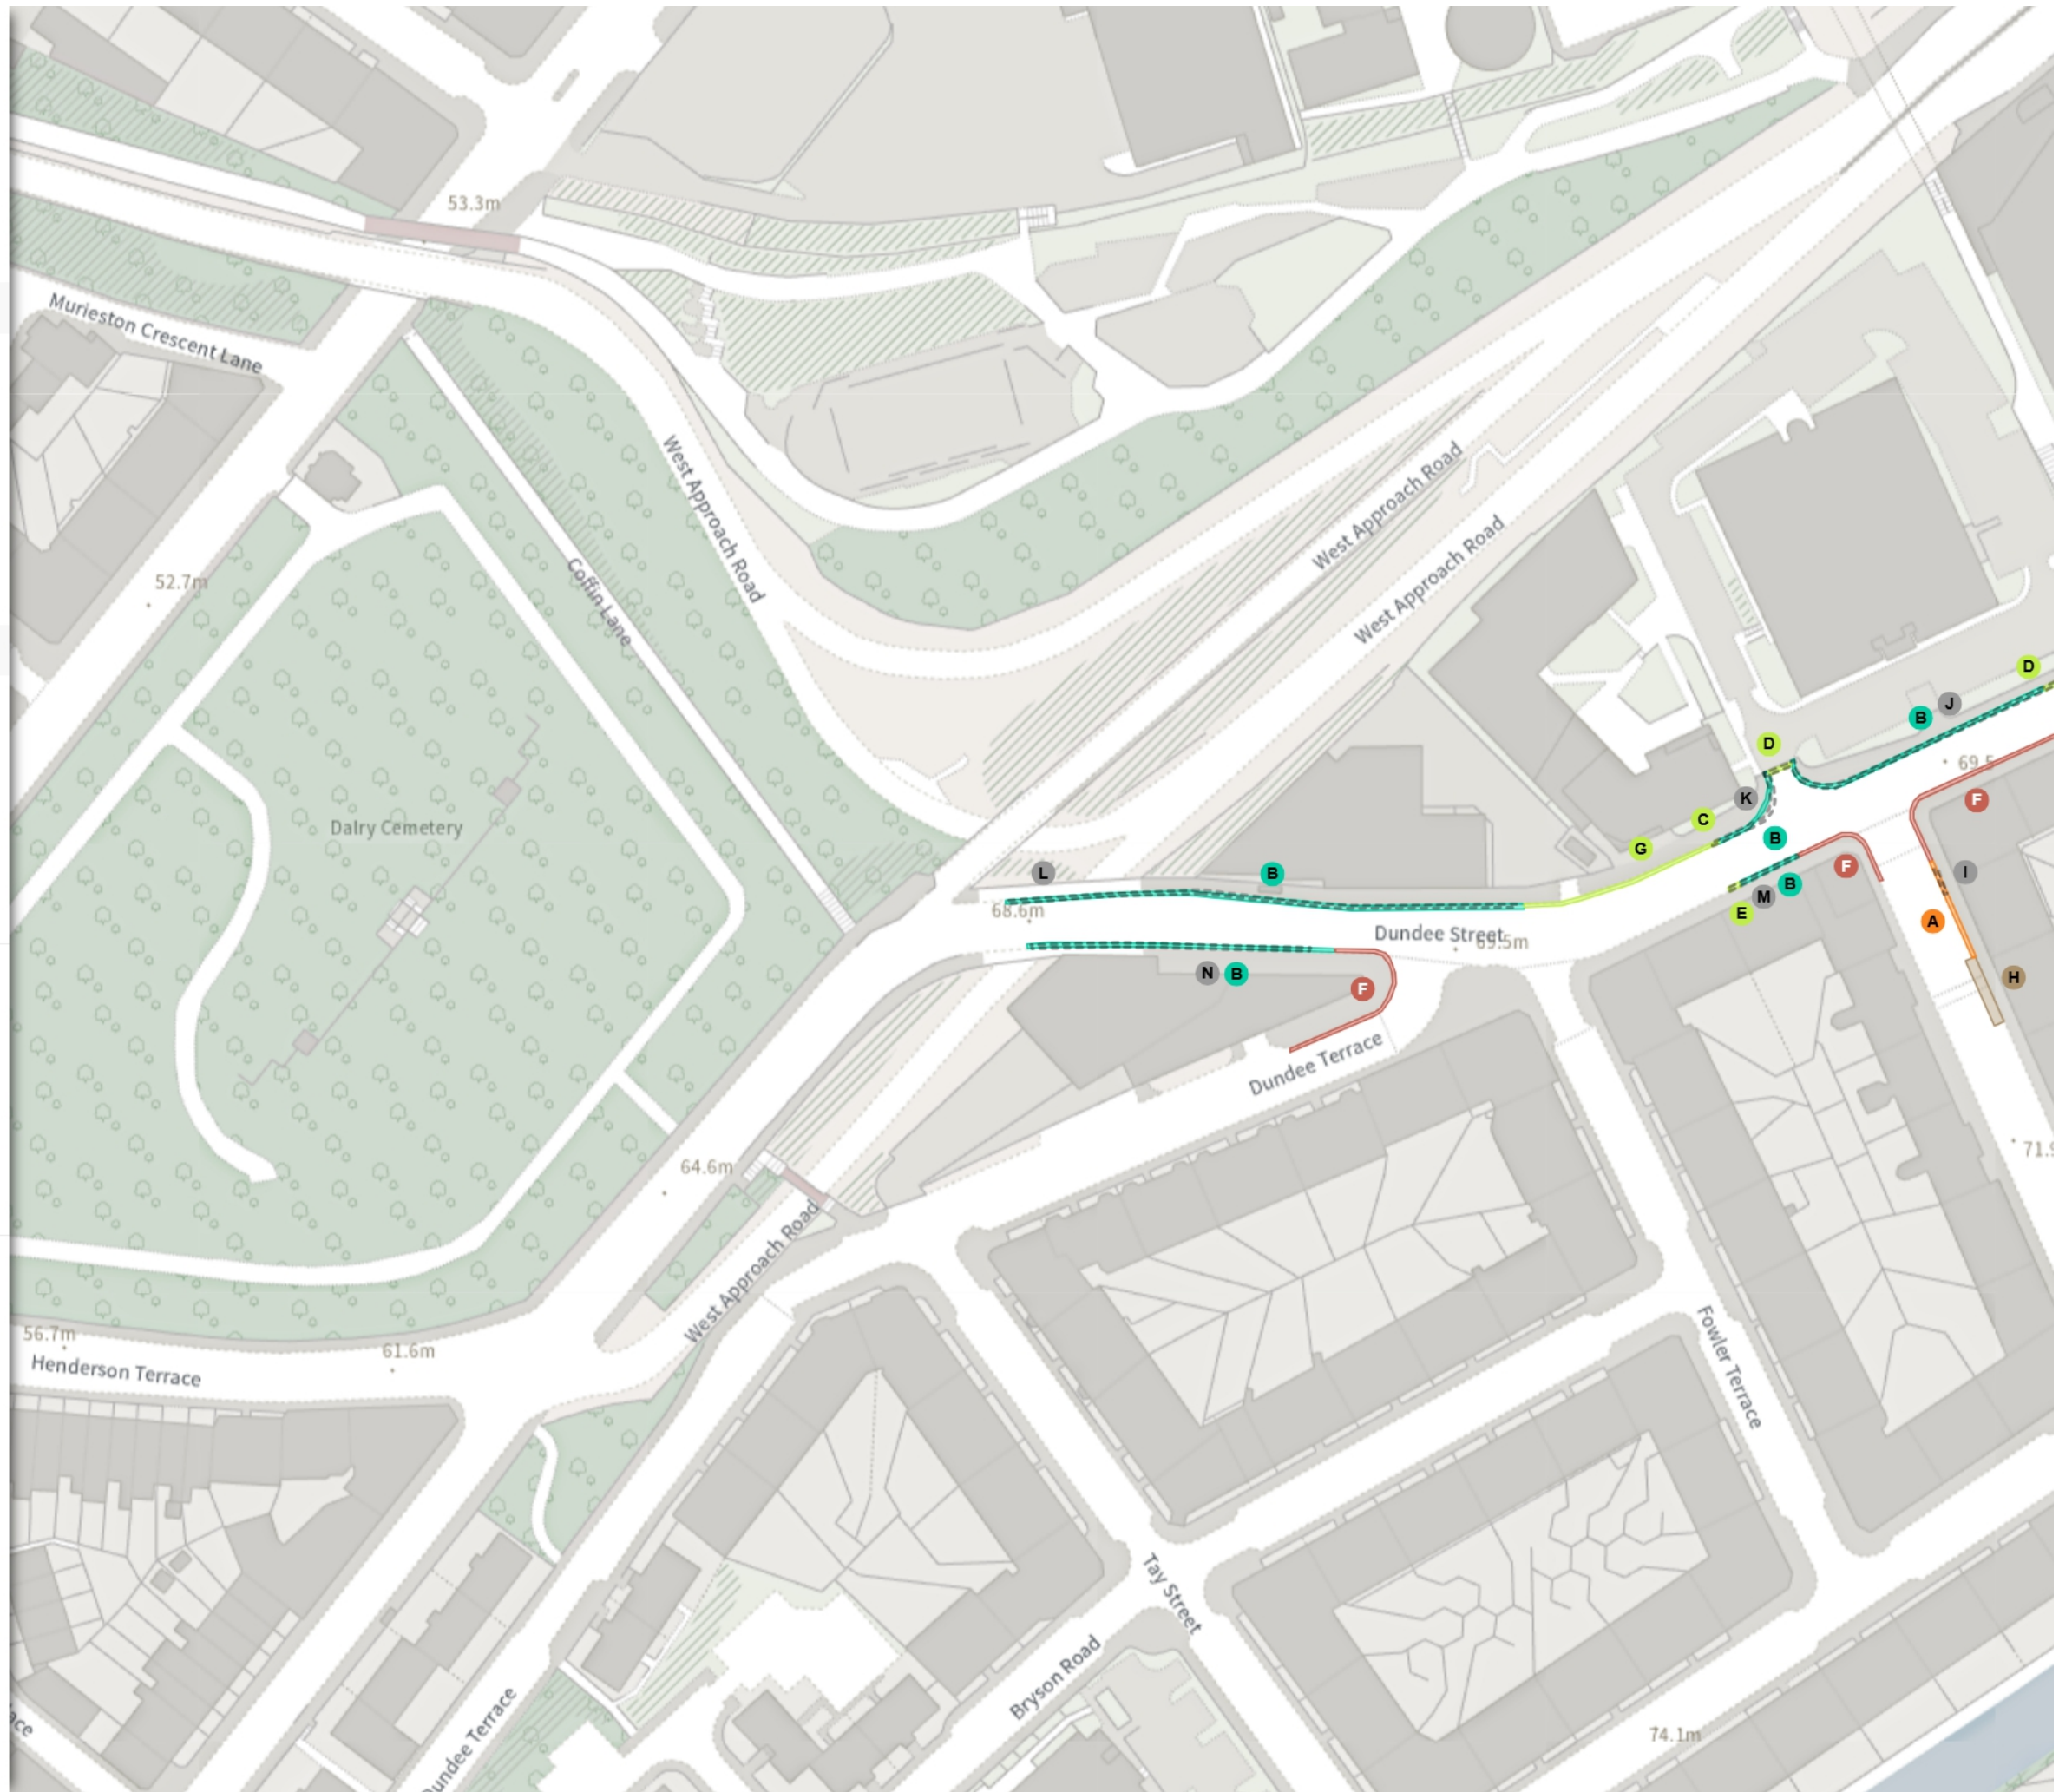

CO/26/10

Map 19b of 30 Made 01/06/26

ADDED

- Shared

E No waiting

Mon-Fri	08:00-18:00
Sat	08:00-13:30

E No loading

Mon-Fri	08:00-09:15	16:30-18:30

MODIFIED

- Shared
- F No waiting at any time

  At all times
- F No loading at any time

  At all times
- Shared

G No waiting

Mon-Fri	08:00-18:00
Sat	08:00-13:30

G No loading

Mon-Fri	08:00-09:15	16:30-18:00

Scale: 1:1250 0 20 40 60m

NW 323578.058, 672717.422 SE 323962.552, 672369.471

© Crown copyright and database rights 2026 Ordnance Survey.
You are not permitted to copy, sub-license, distribute or sell any of this data to third parties in any form. Licence number 100023420