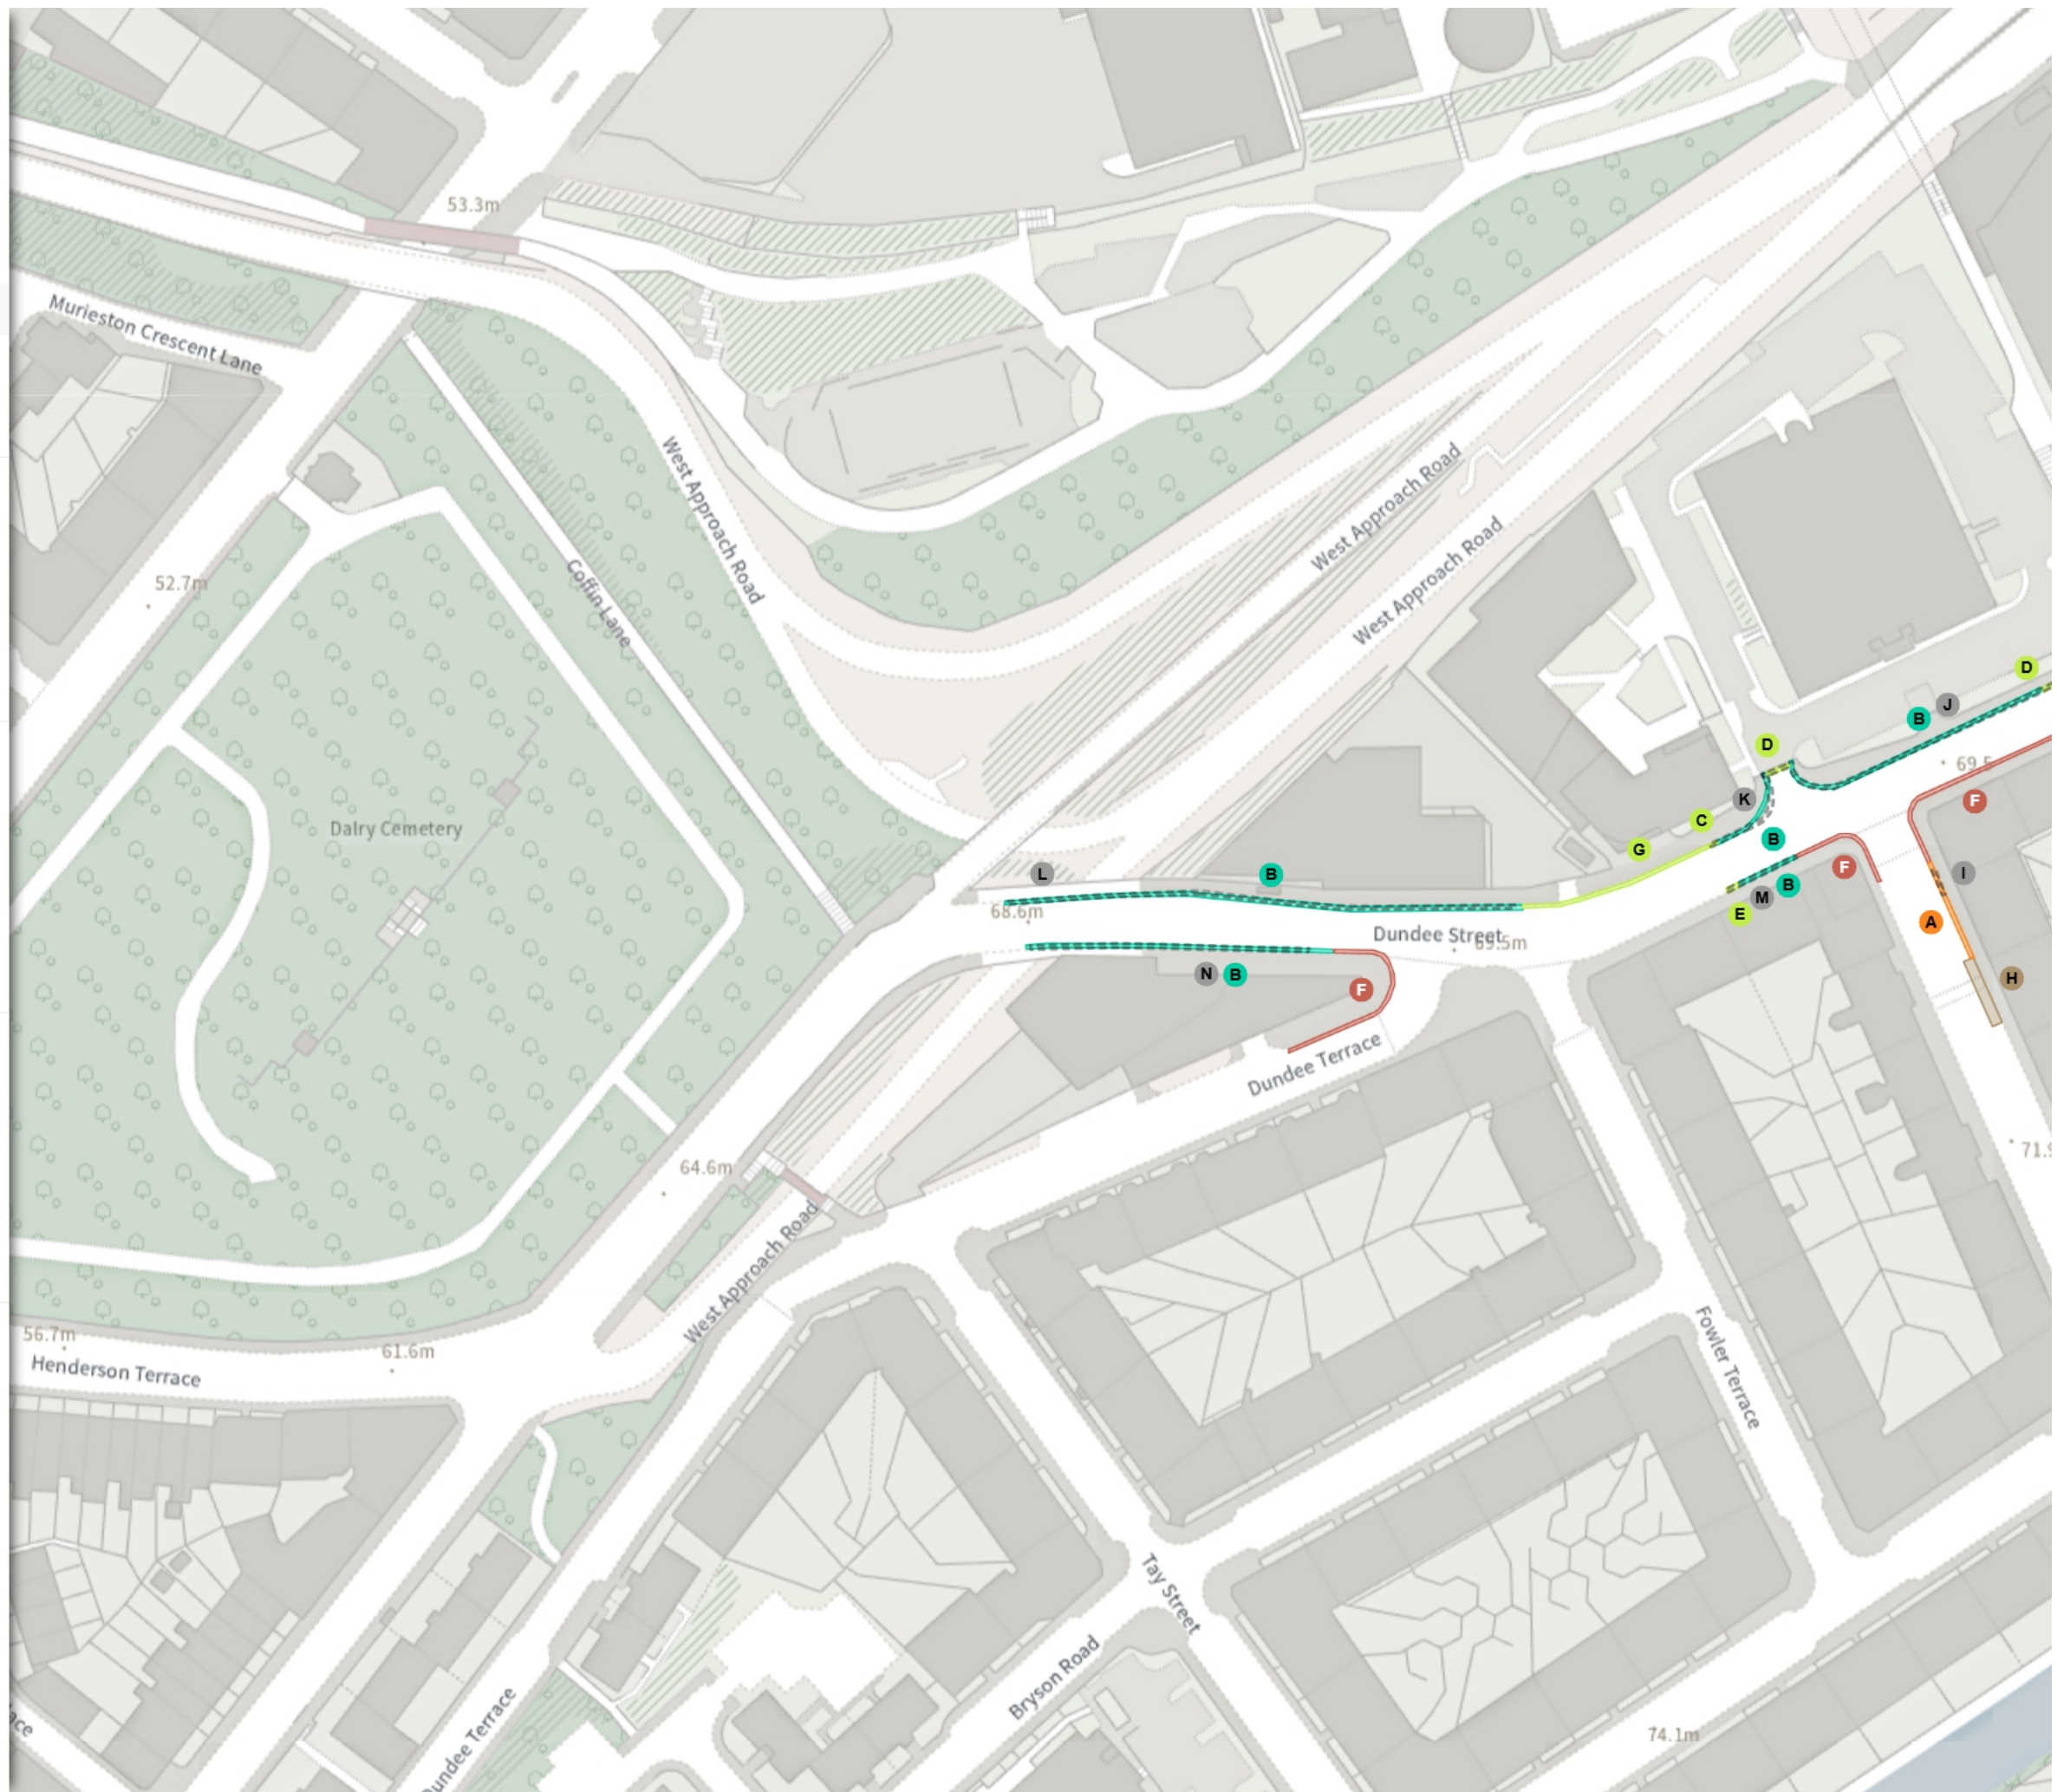

D No waiting

Mon-Fri 08:00-18:00
Sat 08:00-13:30

D No loading

Mon-Fri 08:00-09:15 16:30-18:00

Scale: 1:1250 0 20 40 60m

NW 323578.058, 672717.422 SE 323962.552, 672369.471

© Crown copyright and database rights 2026 Ordnance Survey.
You are not permitted to copy, sub-license, distribute or sell any of this data to third parties in any form. Licence number 100023420

CO/26/10

Map 19b of 30 Made 01/06/26

ADDED

- Shared
- E No waiting

Mon-Fri	08:00-18:00
Sat	08:00-13:30
- E No loading

Mon-Fri	08:00-09:15	16:30-18:30
---------	-------------	-------------

MODIFIED

- Shared
- F No waiting at any time