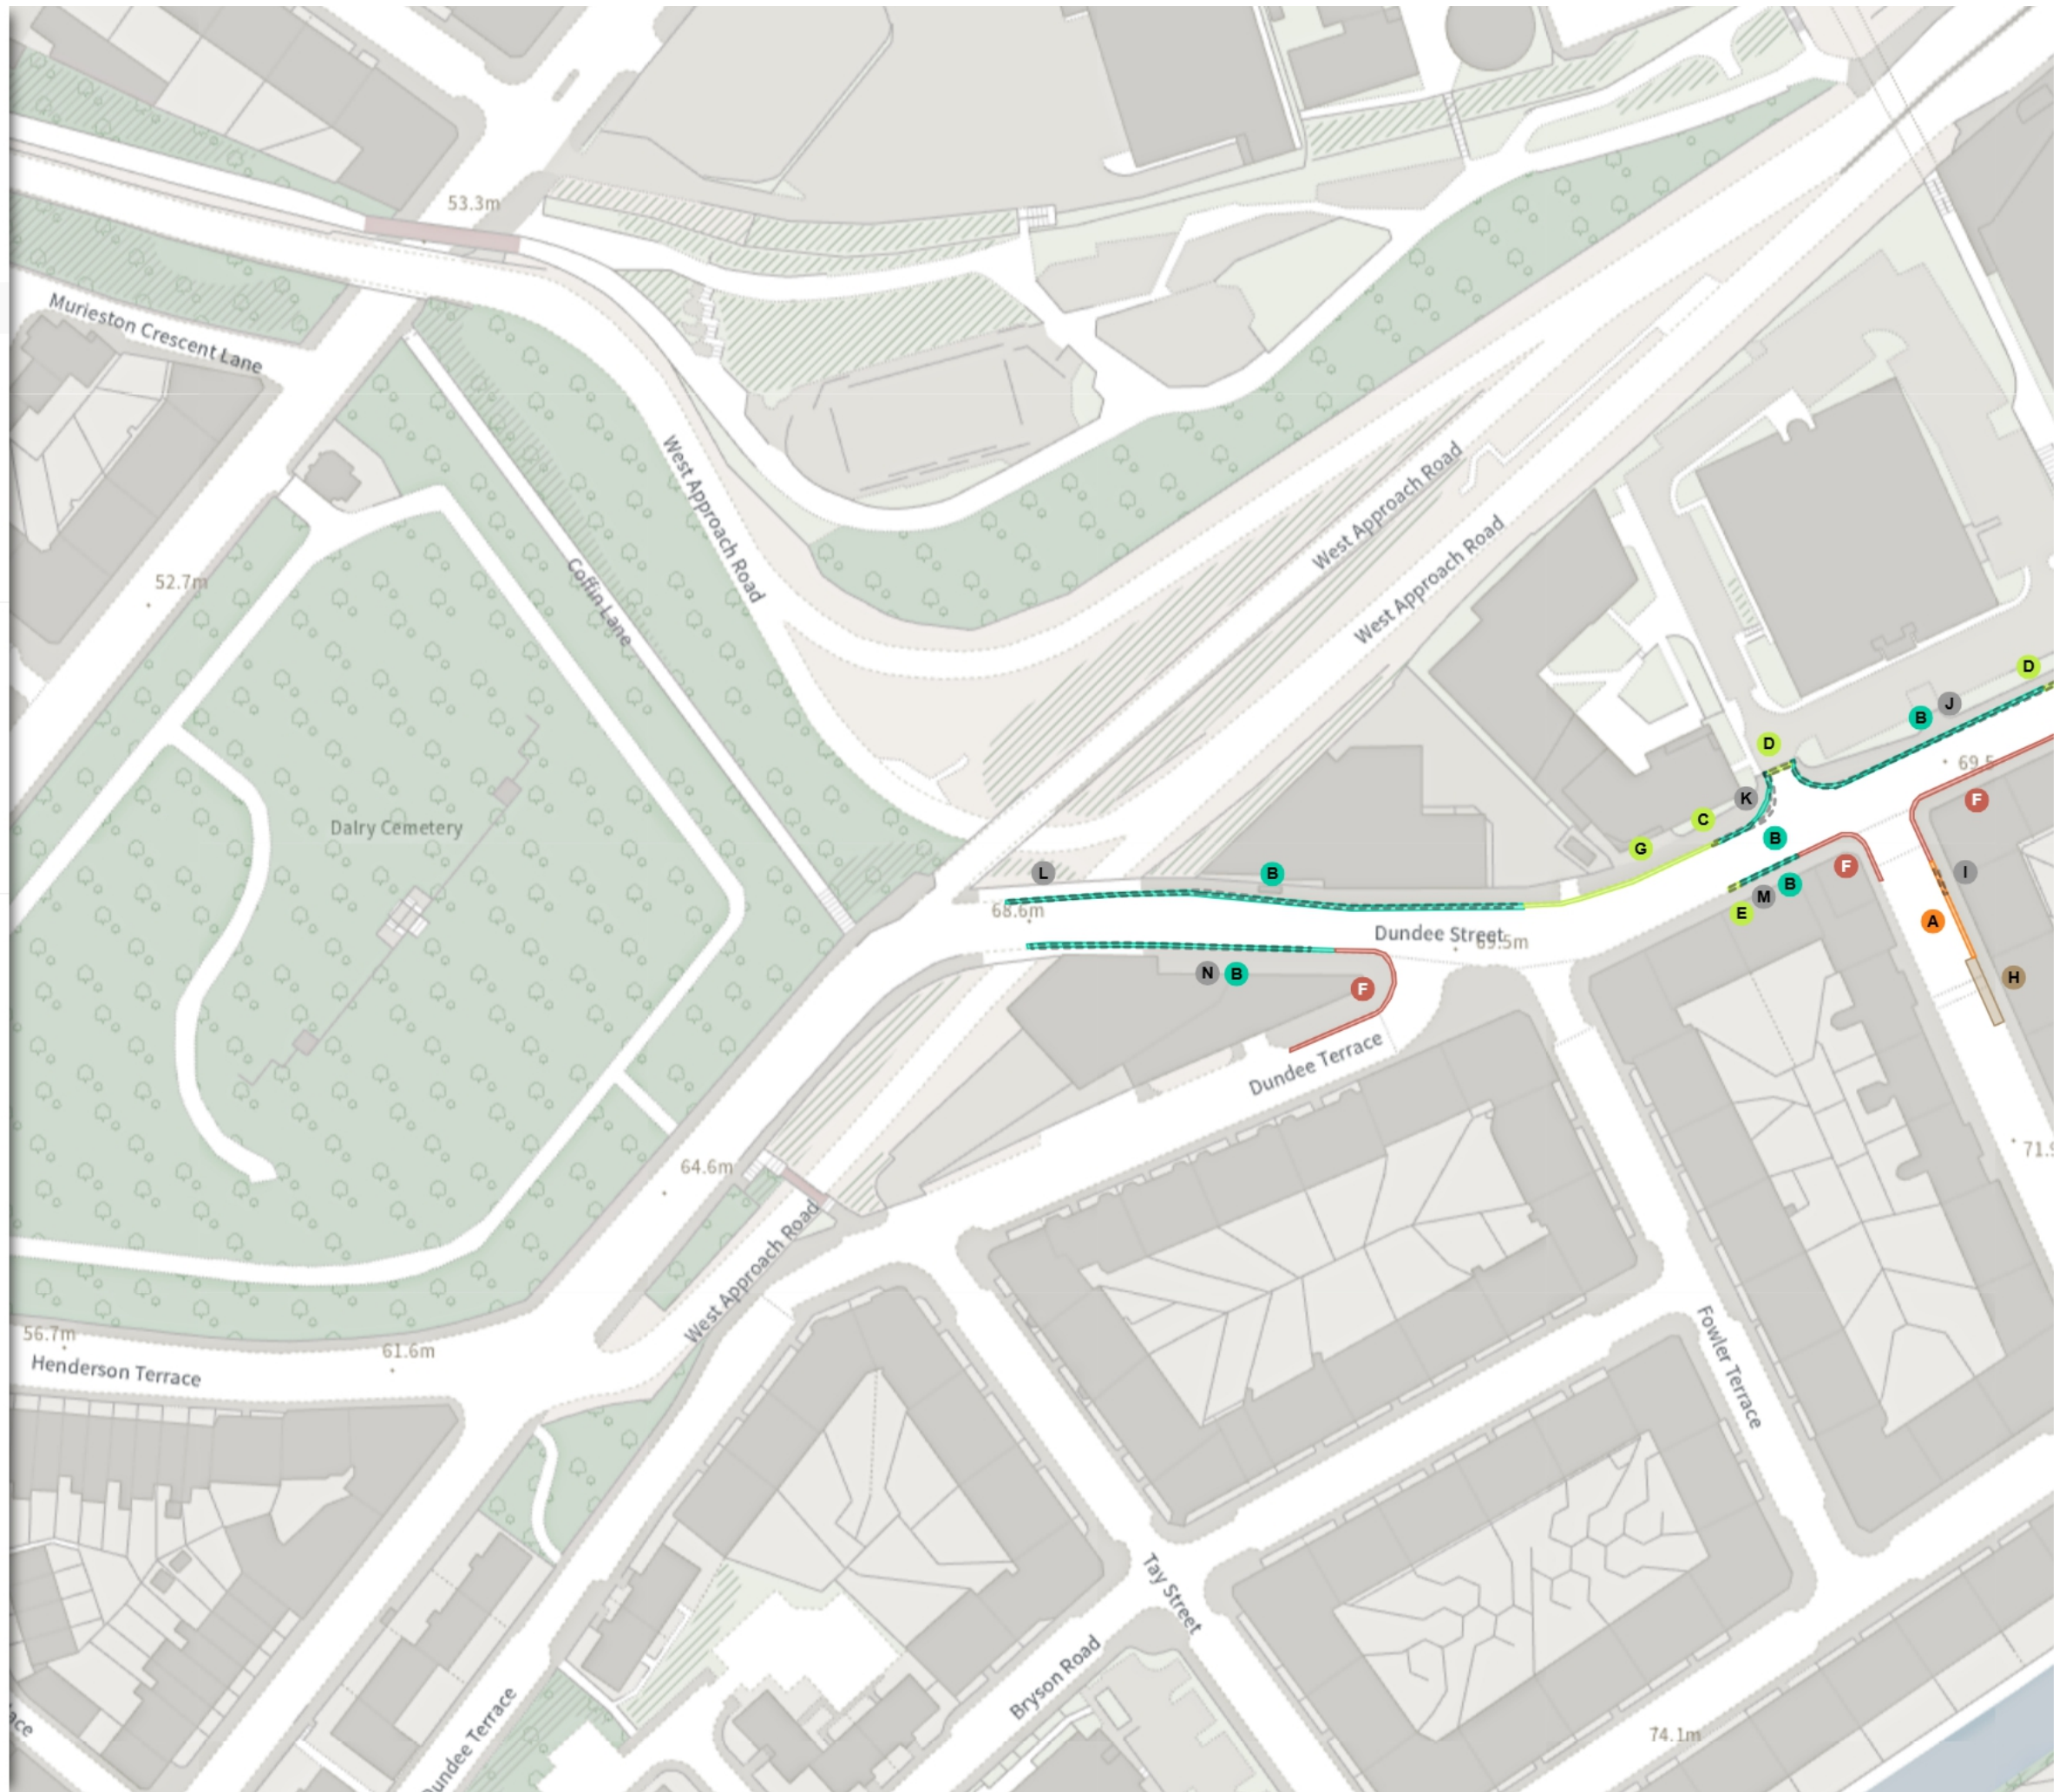

CO/26/10

Map 19d of 30 Made 01/06/26

REMOVED

Shared

L No waiting

Mon-Fri 08:00-09:15 16:30-18:30

L No loading

Mon-Fri 08:00-09:15 16:30-18:30

Shared

M No waiting

Mon-Fri 08:00-18:00
Sat 08:00-13:30

M No loading

Mon-Fri 08:00-09:15 16:30-18:30

Shared

N No waiting

Mon-Fri 08:00-09:15 16:30-18:00

N No loading

Mon-Fri 08:00-09:15 16:30-18:00

Scale: 1:1250 0 20 40 60m

NW 323578.058, 672717.422 SE 323962.552, 672369.471

© Crown copyright and database rights 2026 Ordnance Survey.
You are not permitted to copy, sub-license, distribute or sell any of this data to third parties in any form. Licence number 100023420