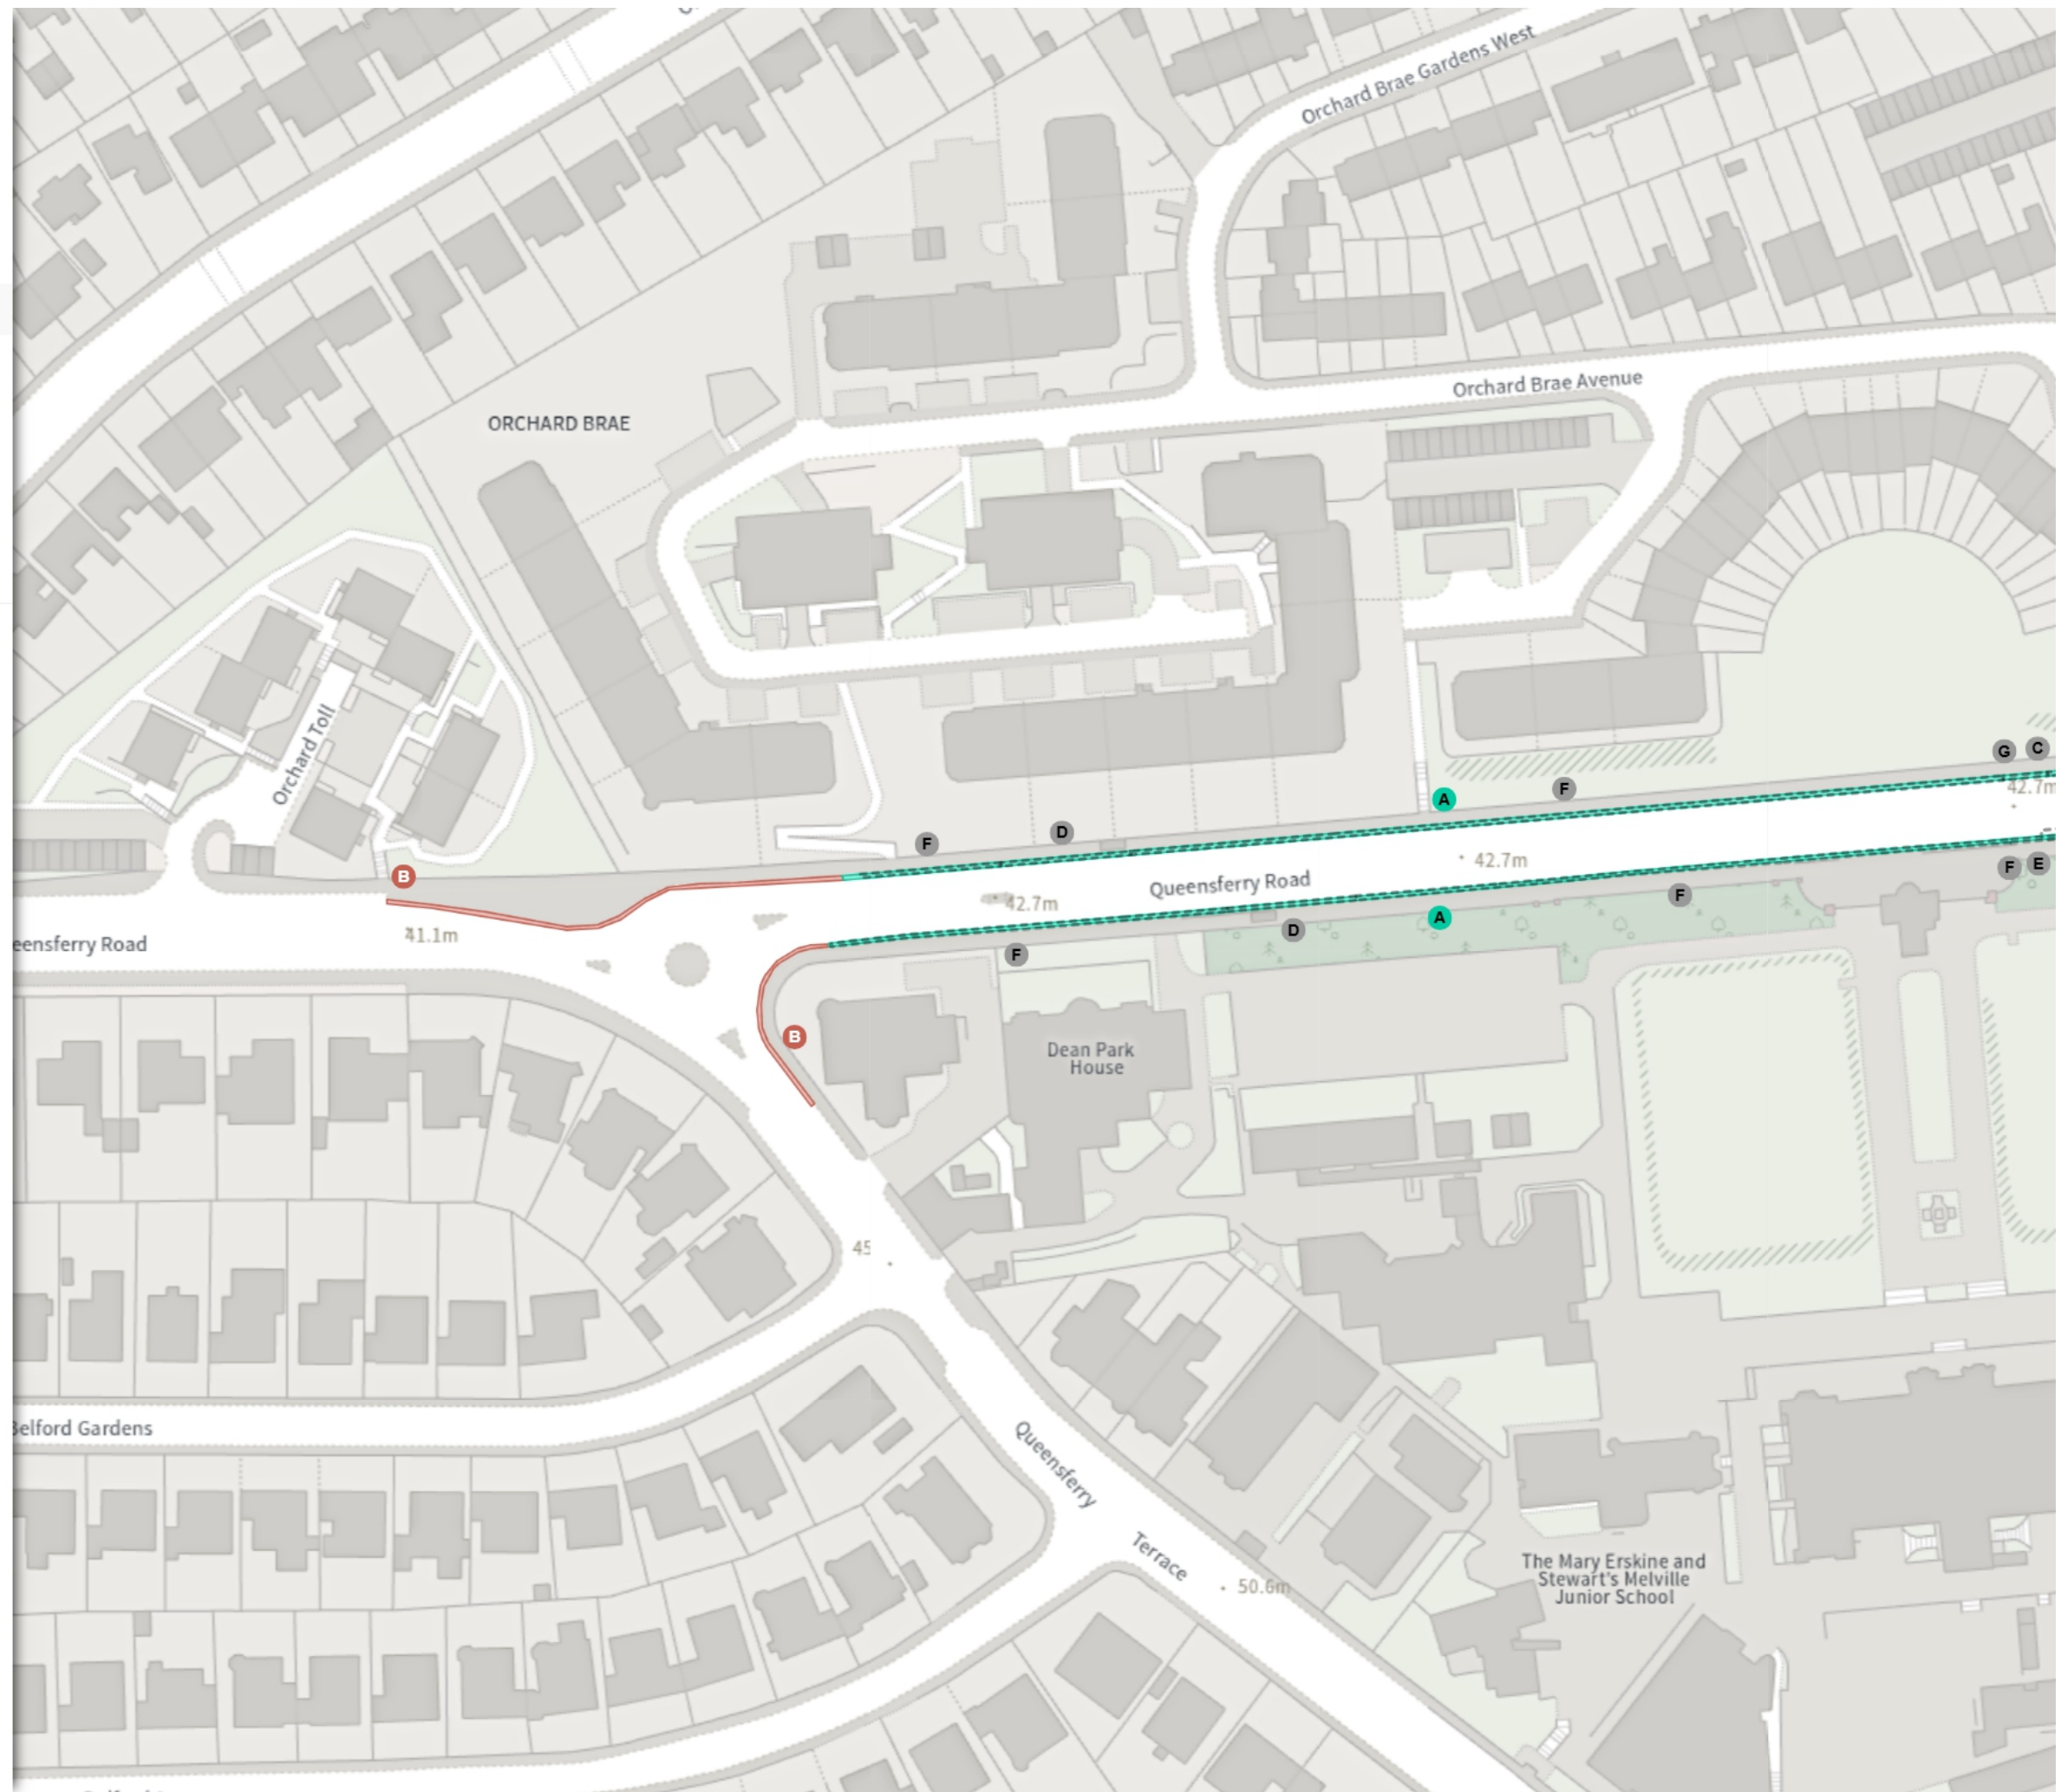

CO/26/10

Map 14b of 30 Made 01/06/26

REMOVED

Shared

No waiting
Mon-Fri 08:00-18:30

No loading
Mon-Fri 08:00-09:15 16:30-18:30

Shared

No waiting
Mon-Fri 08:00-09:15 16:30-18:30

No loading
Mon-Fri 08:00-09:15 16:30-18:30

Scale: 1:1250 0 20 40 60m

NW 323136.663, 674372.138 SE 323520.971, 674024.276

© Crown copyright and database rights 2026 Ordnance Survey.
You are not permitted to copy, sub-license, distribute or sell any of this data to third parties in any form. Licence number 100023420