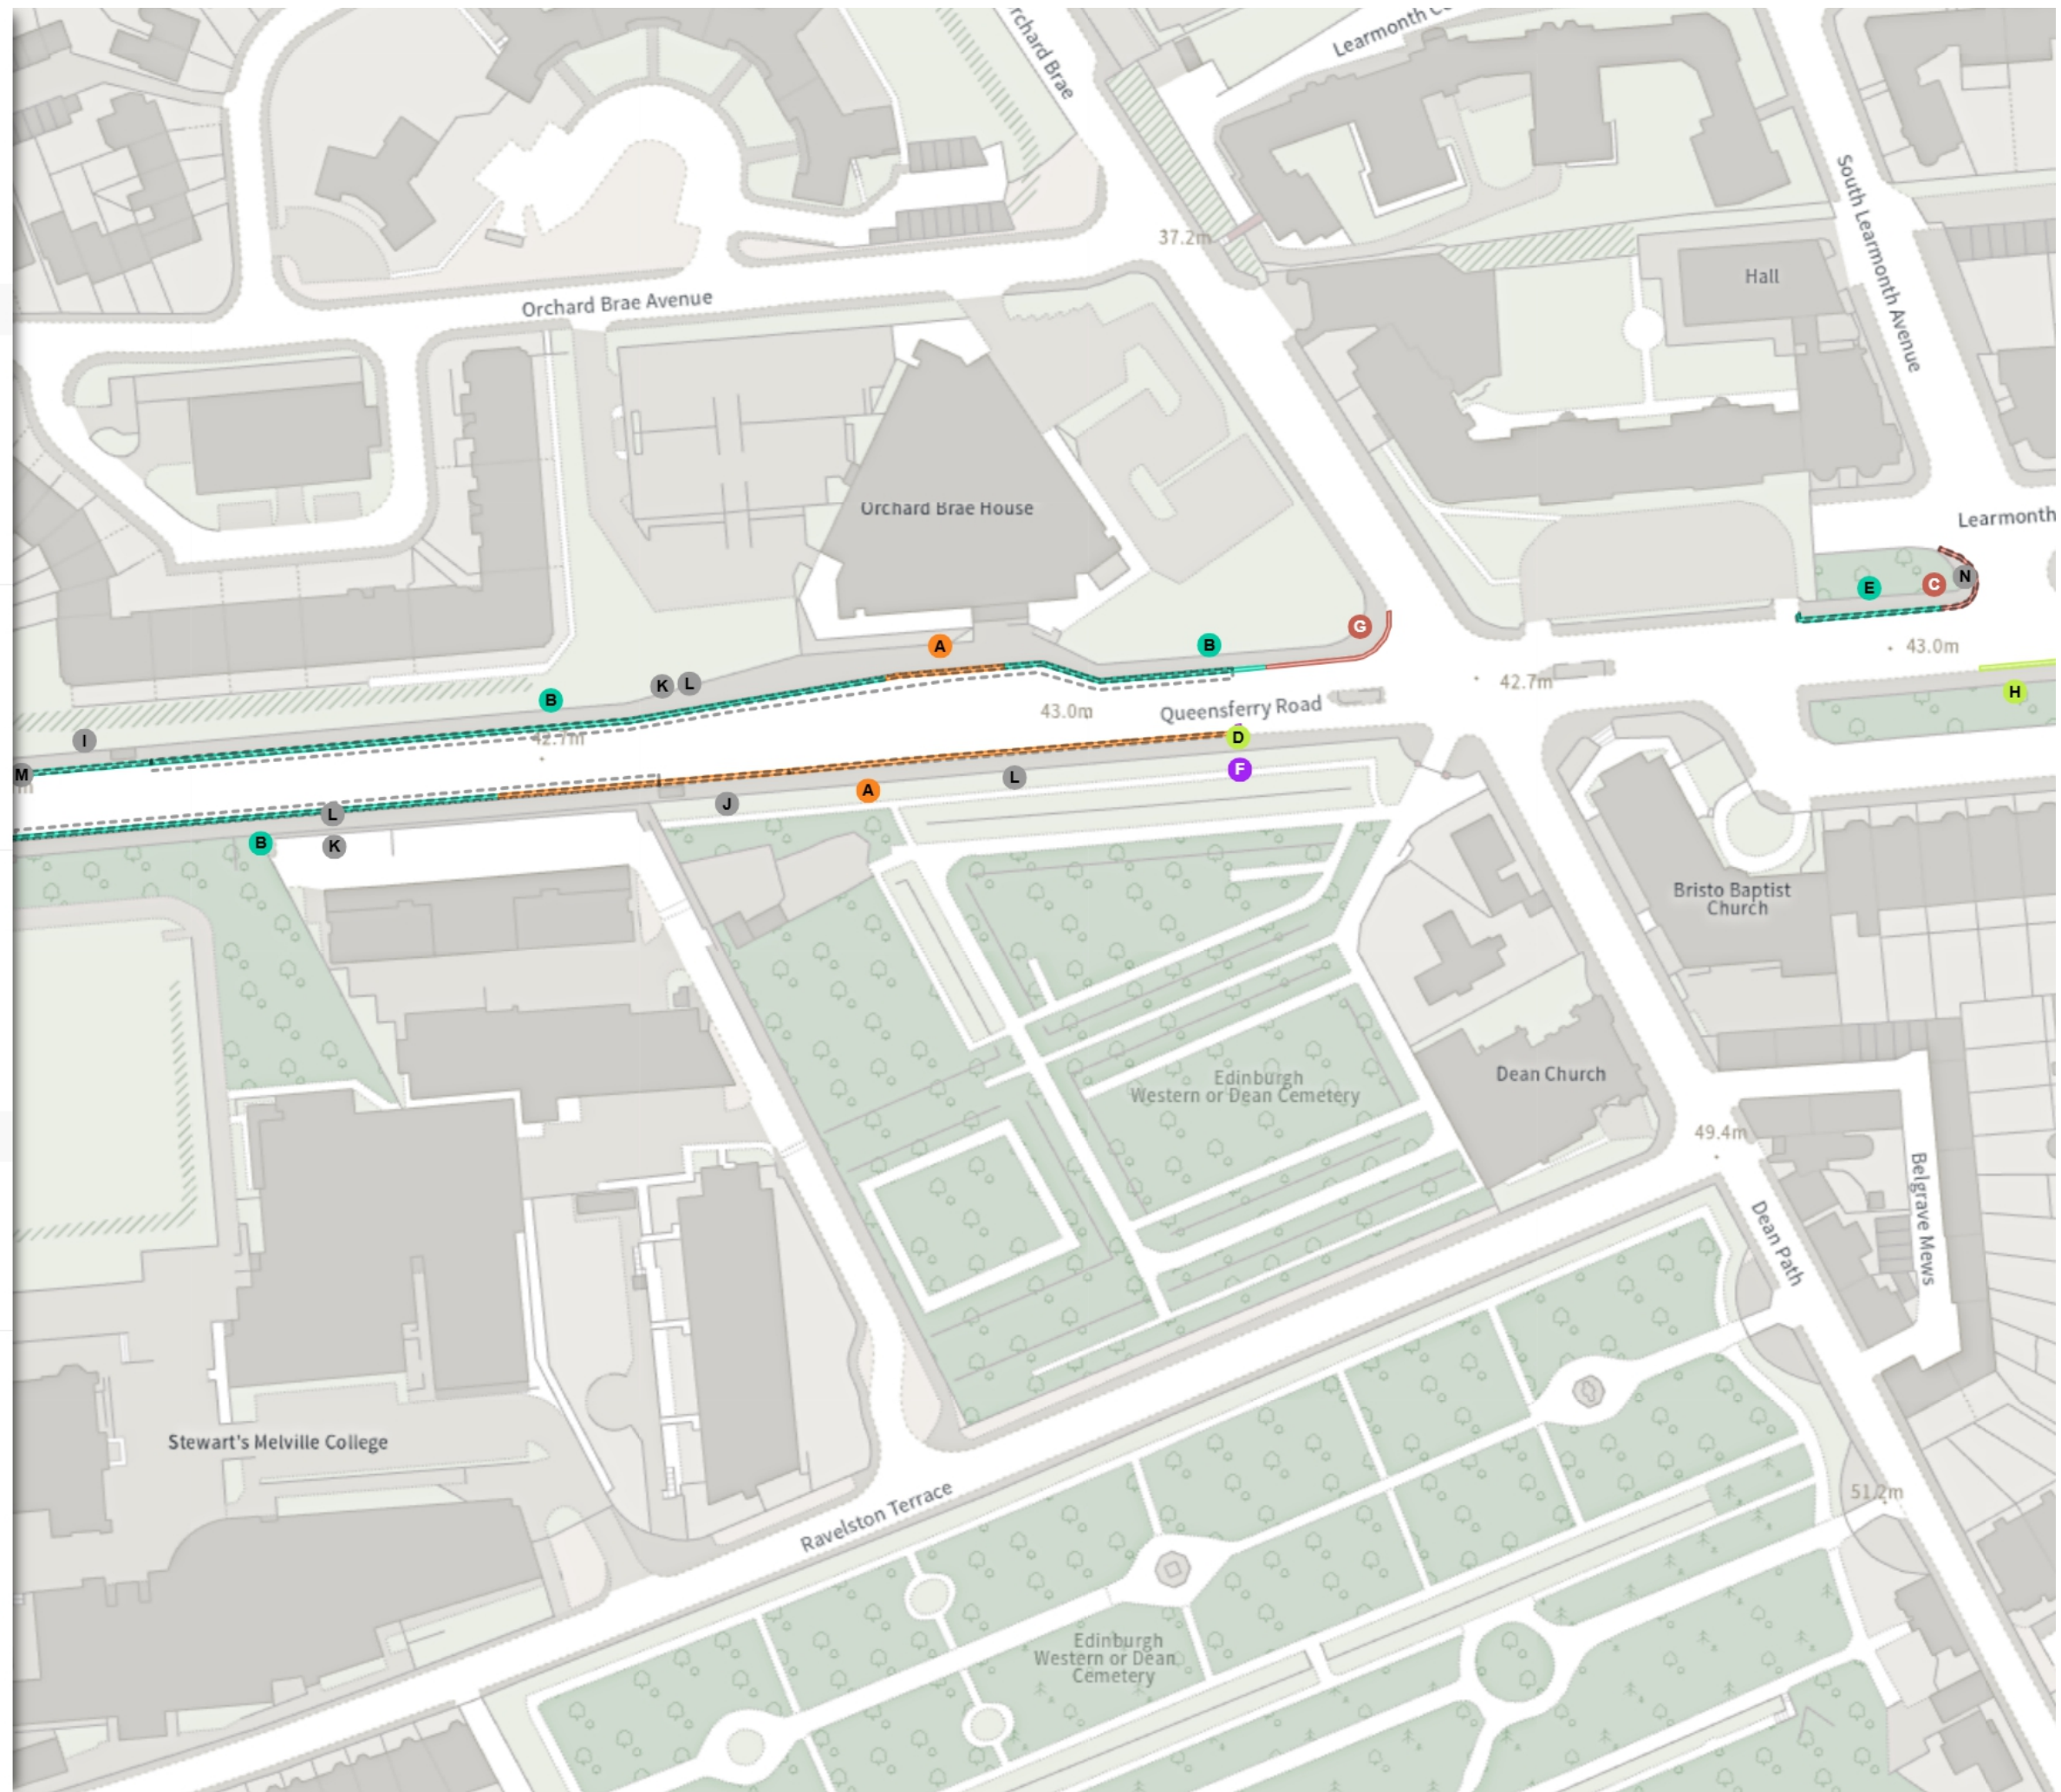

Mon-Fri 08:00-09:15 16:30-18:30

REMOVED

No waiting

I Mon-Fri 08:00-09:15 16:30-18:30

J Mon-Fri 08:00-18:30

Scale: 1:1250 0 20 40 60m

NW 323523.67, 674365.254 SE 323908.01, 674017.427

© Crown copyright and database rights 2026 Ordnance Survey.
You are not permitted to copy, sub-license, distribute or sell any of this data to third parties in any form. Licence number 100023420