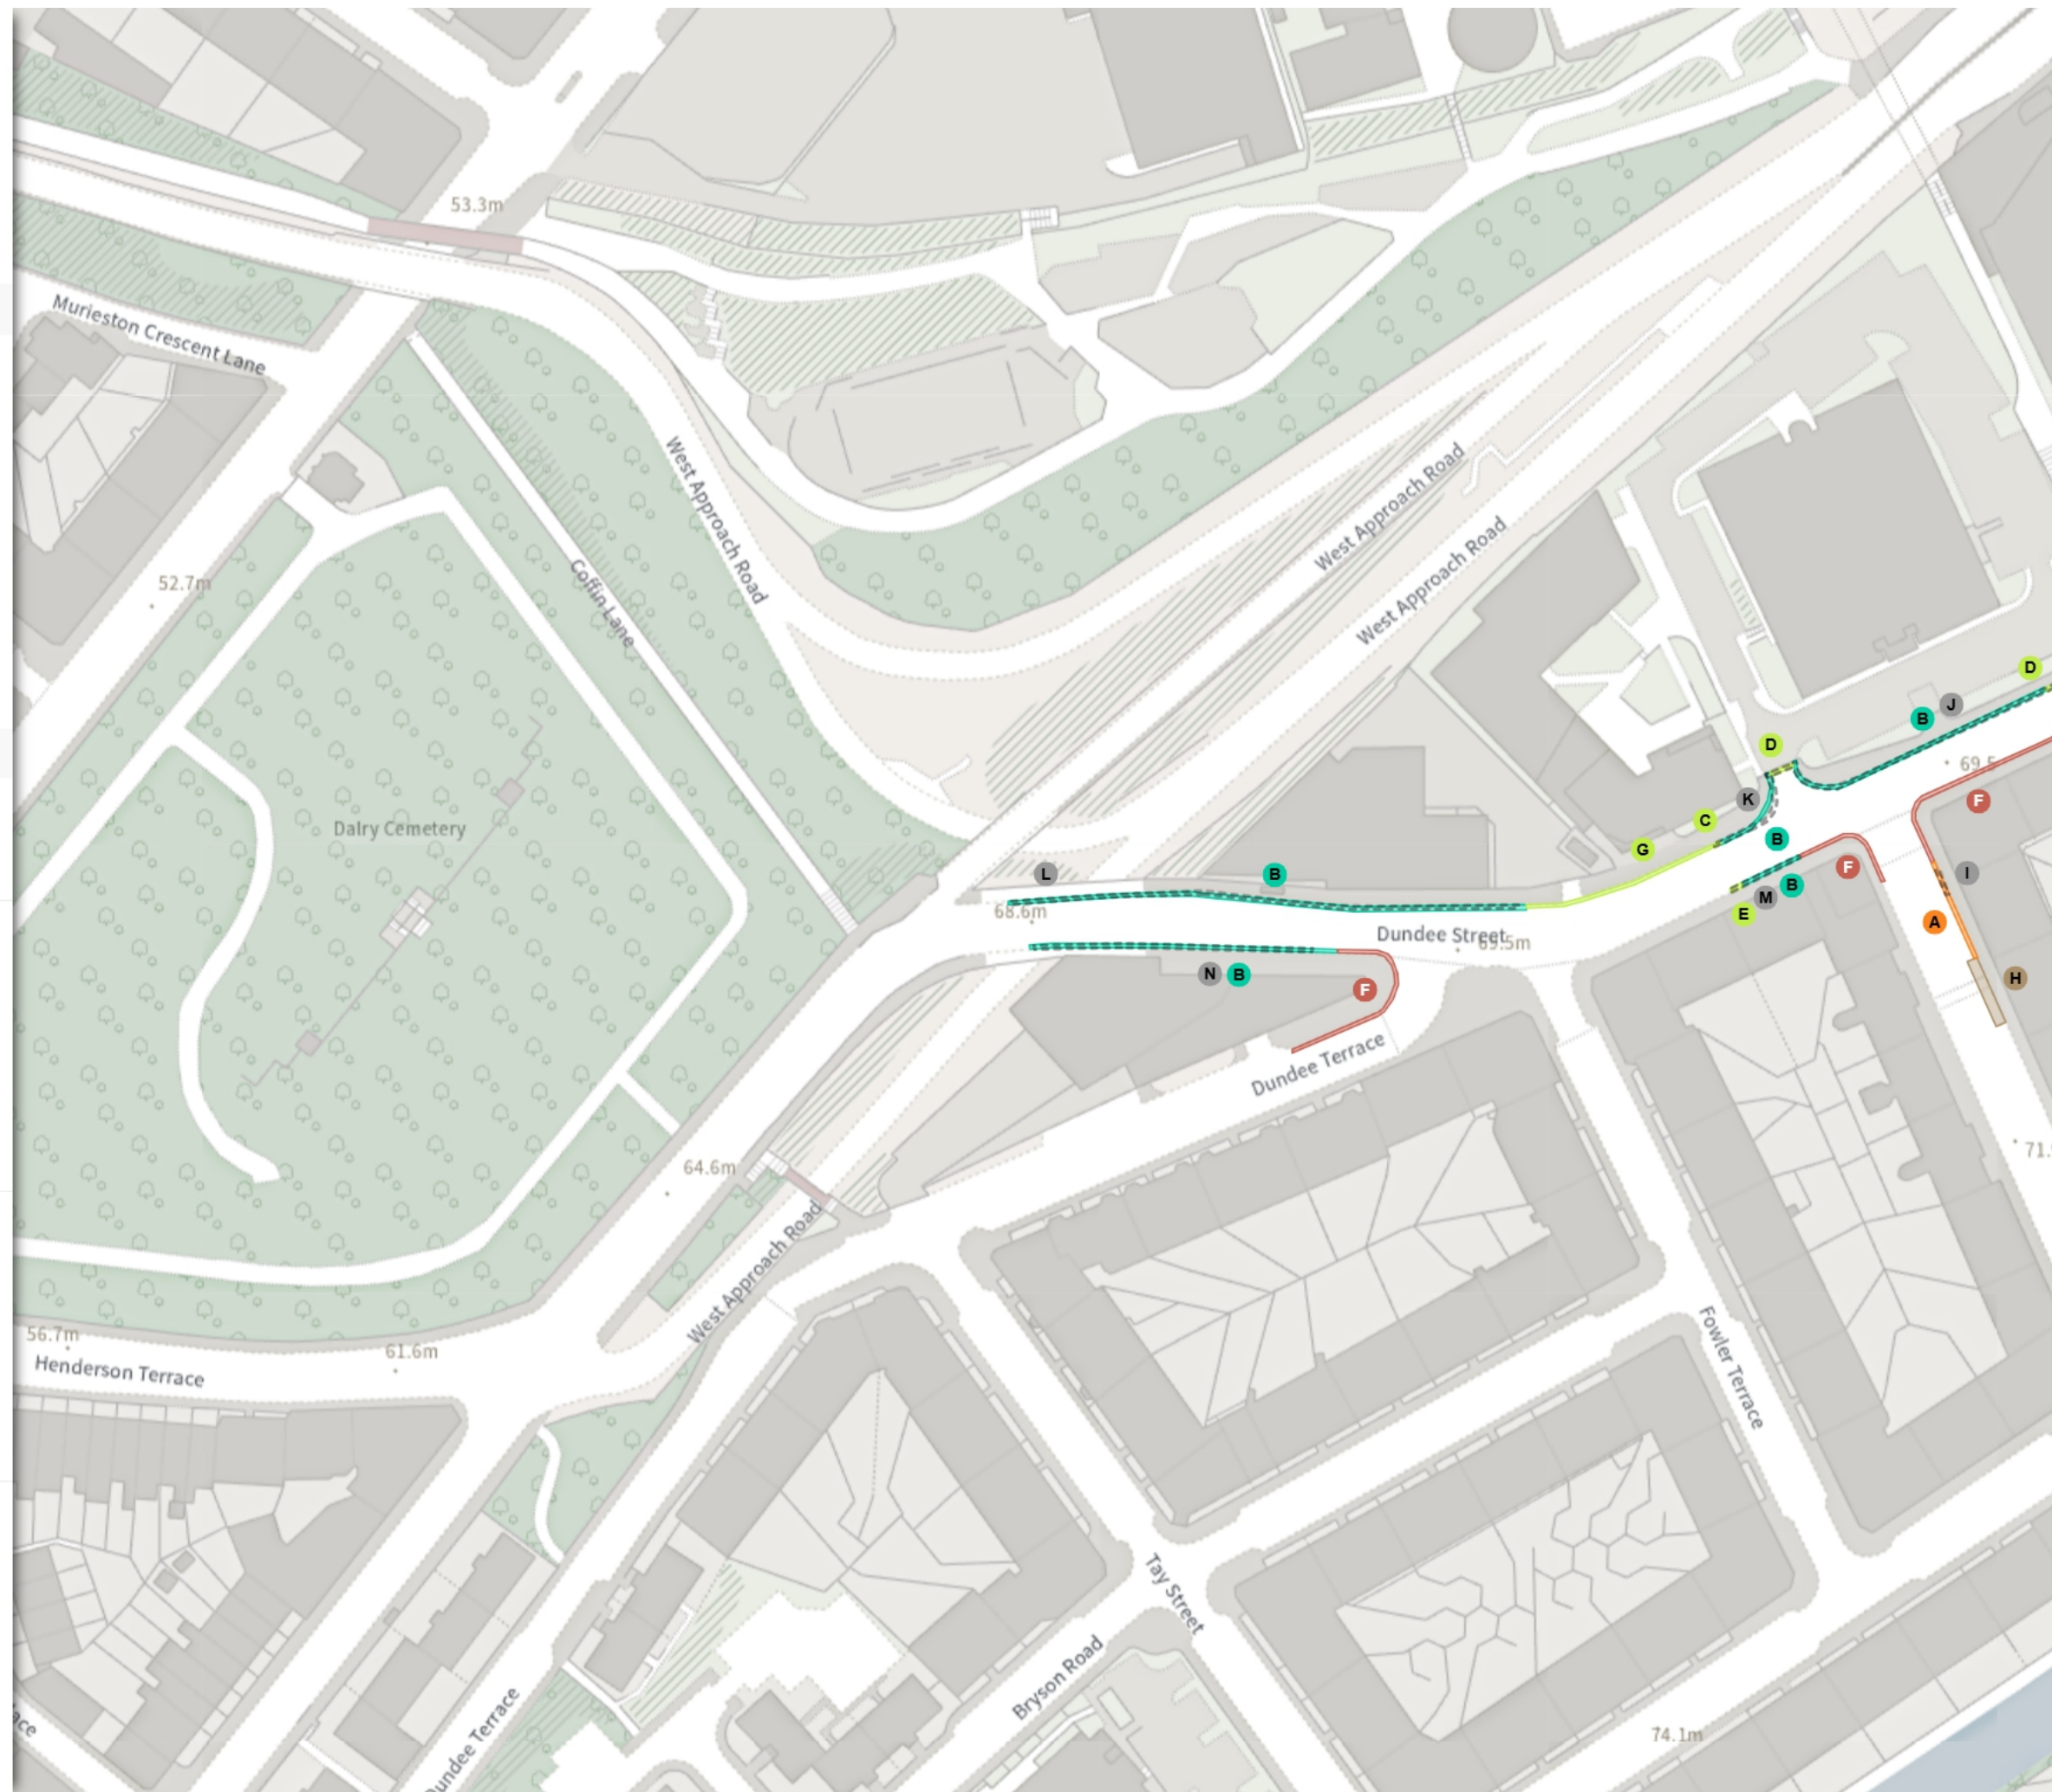

CO/26/10

Map 19c of 30 Made 01/06/26

MODIFIED

Shared

H Paid-for parking place (Zone S4)

Mon-Fri 08:30-17:30 2h 1h

Pay And Display, Pay By Phone

£4.20/1h

H Permit holders parking place (Zone S4)

Mon-Fri 08:30-17:30

REMOVED

No waiting at any time

I At all times

Shared

J No waiting

Mon-Fri 08:00-18:00
Sat 08:00-13:30

J No loading

Mon-Fri 08:00-09:15 16:30-18:00

Shared

K No waiting

Mon-Fri 08:00-18:00
Sat 08:00-13:30

K No loading

Mon-Fri 08:00-09:15 16:00-18:00

Scale: 1:1250 0 20 40 60m

NW 323578.058, 672717.422 SE 323962.552, 672369.471

© Crown copyright and database rights 2026 Ordnance Survey.
You are not permitted to copy, sub-license, distribute or sell any of this data to third parties in any form. Licence number 100023420