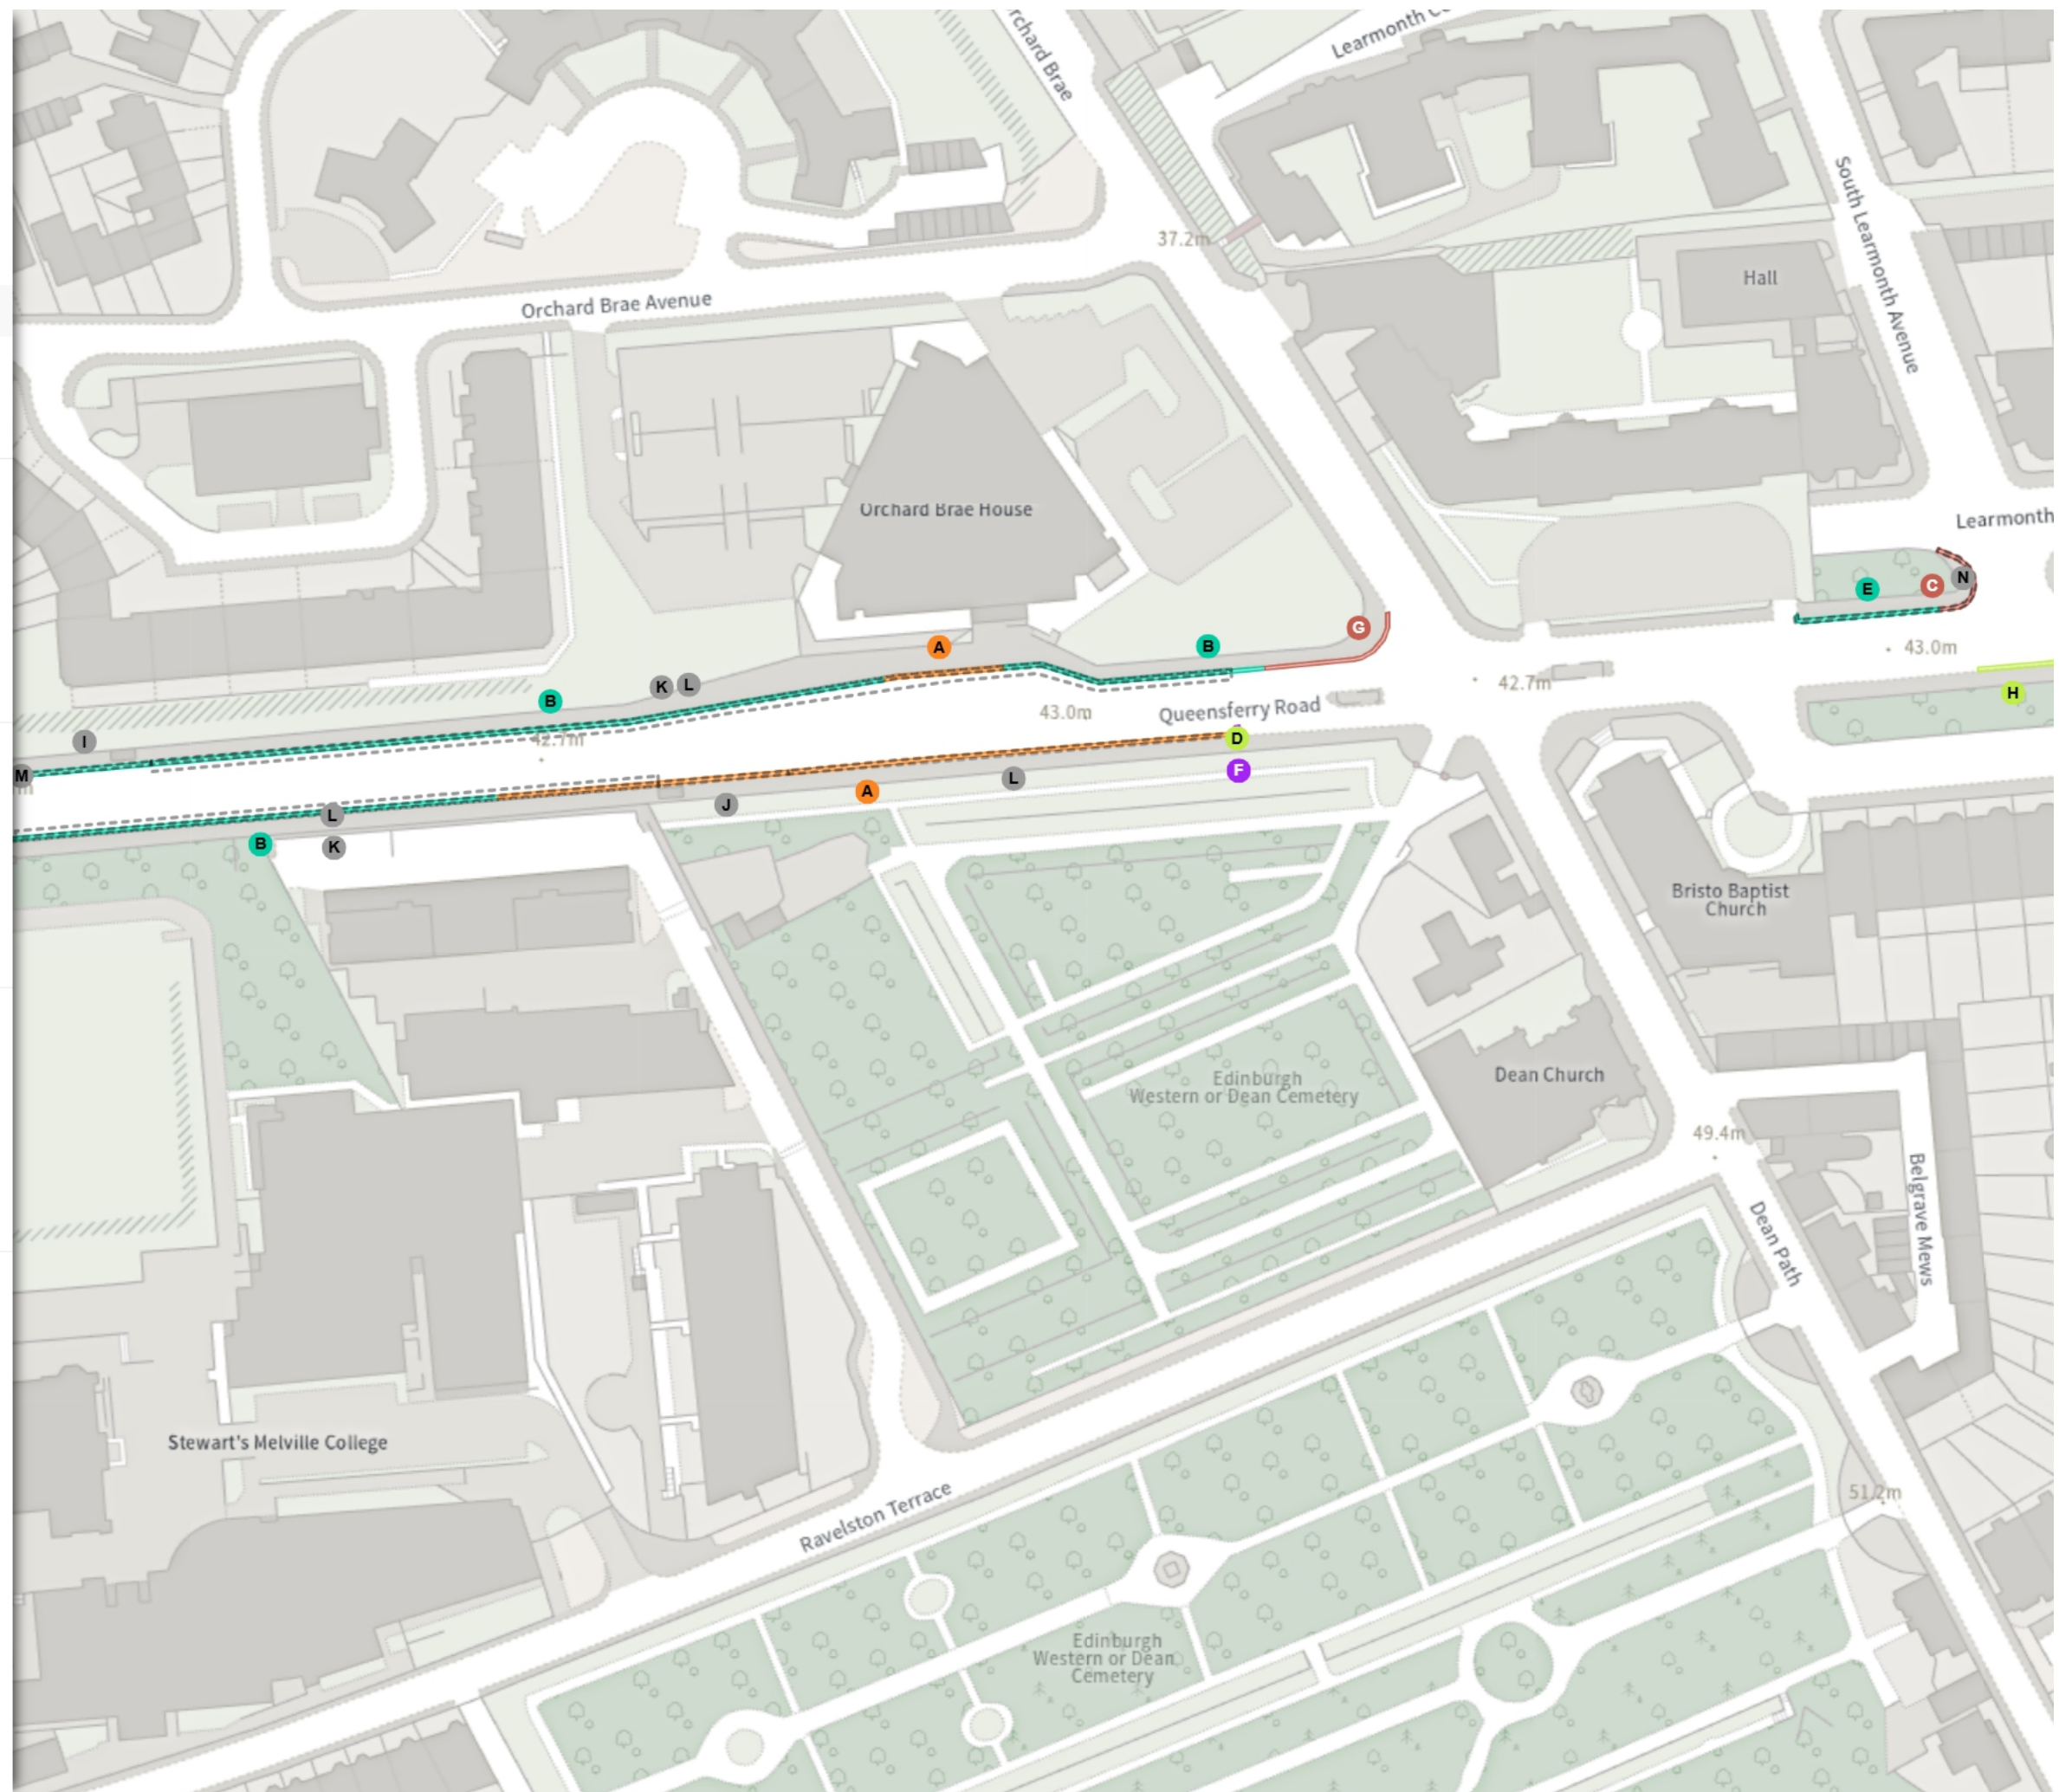

Mon-Fri 08:00-09:15 16:30-18:30

Scale: 1:1250 0 20 40 60m

NW 323523.67, 674365.254 SE 323908.01, 674017.427

© Crown copyright and database rights 2026 Ordnance Survey.
You are not permitted to copy, sub-license, distribute or sell any of this data to third parties in any form. Licence number 100023420