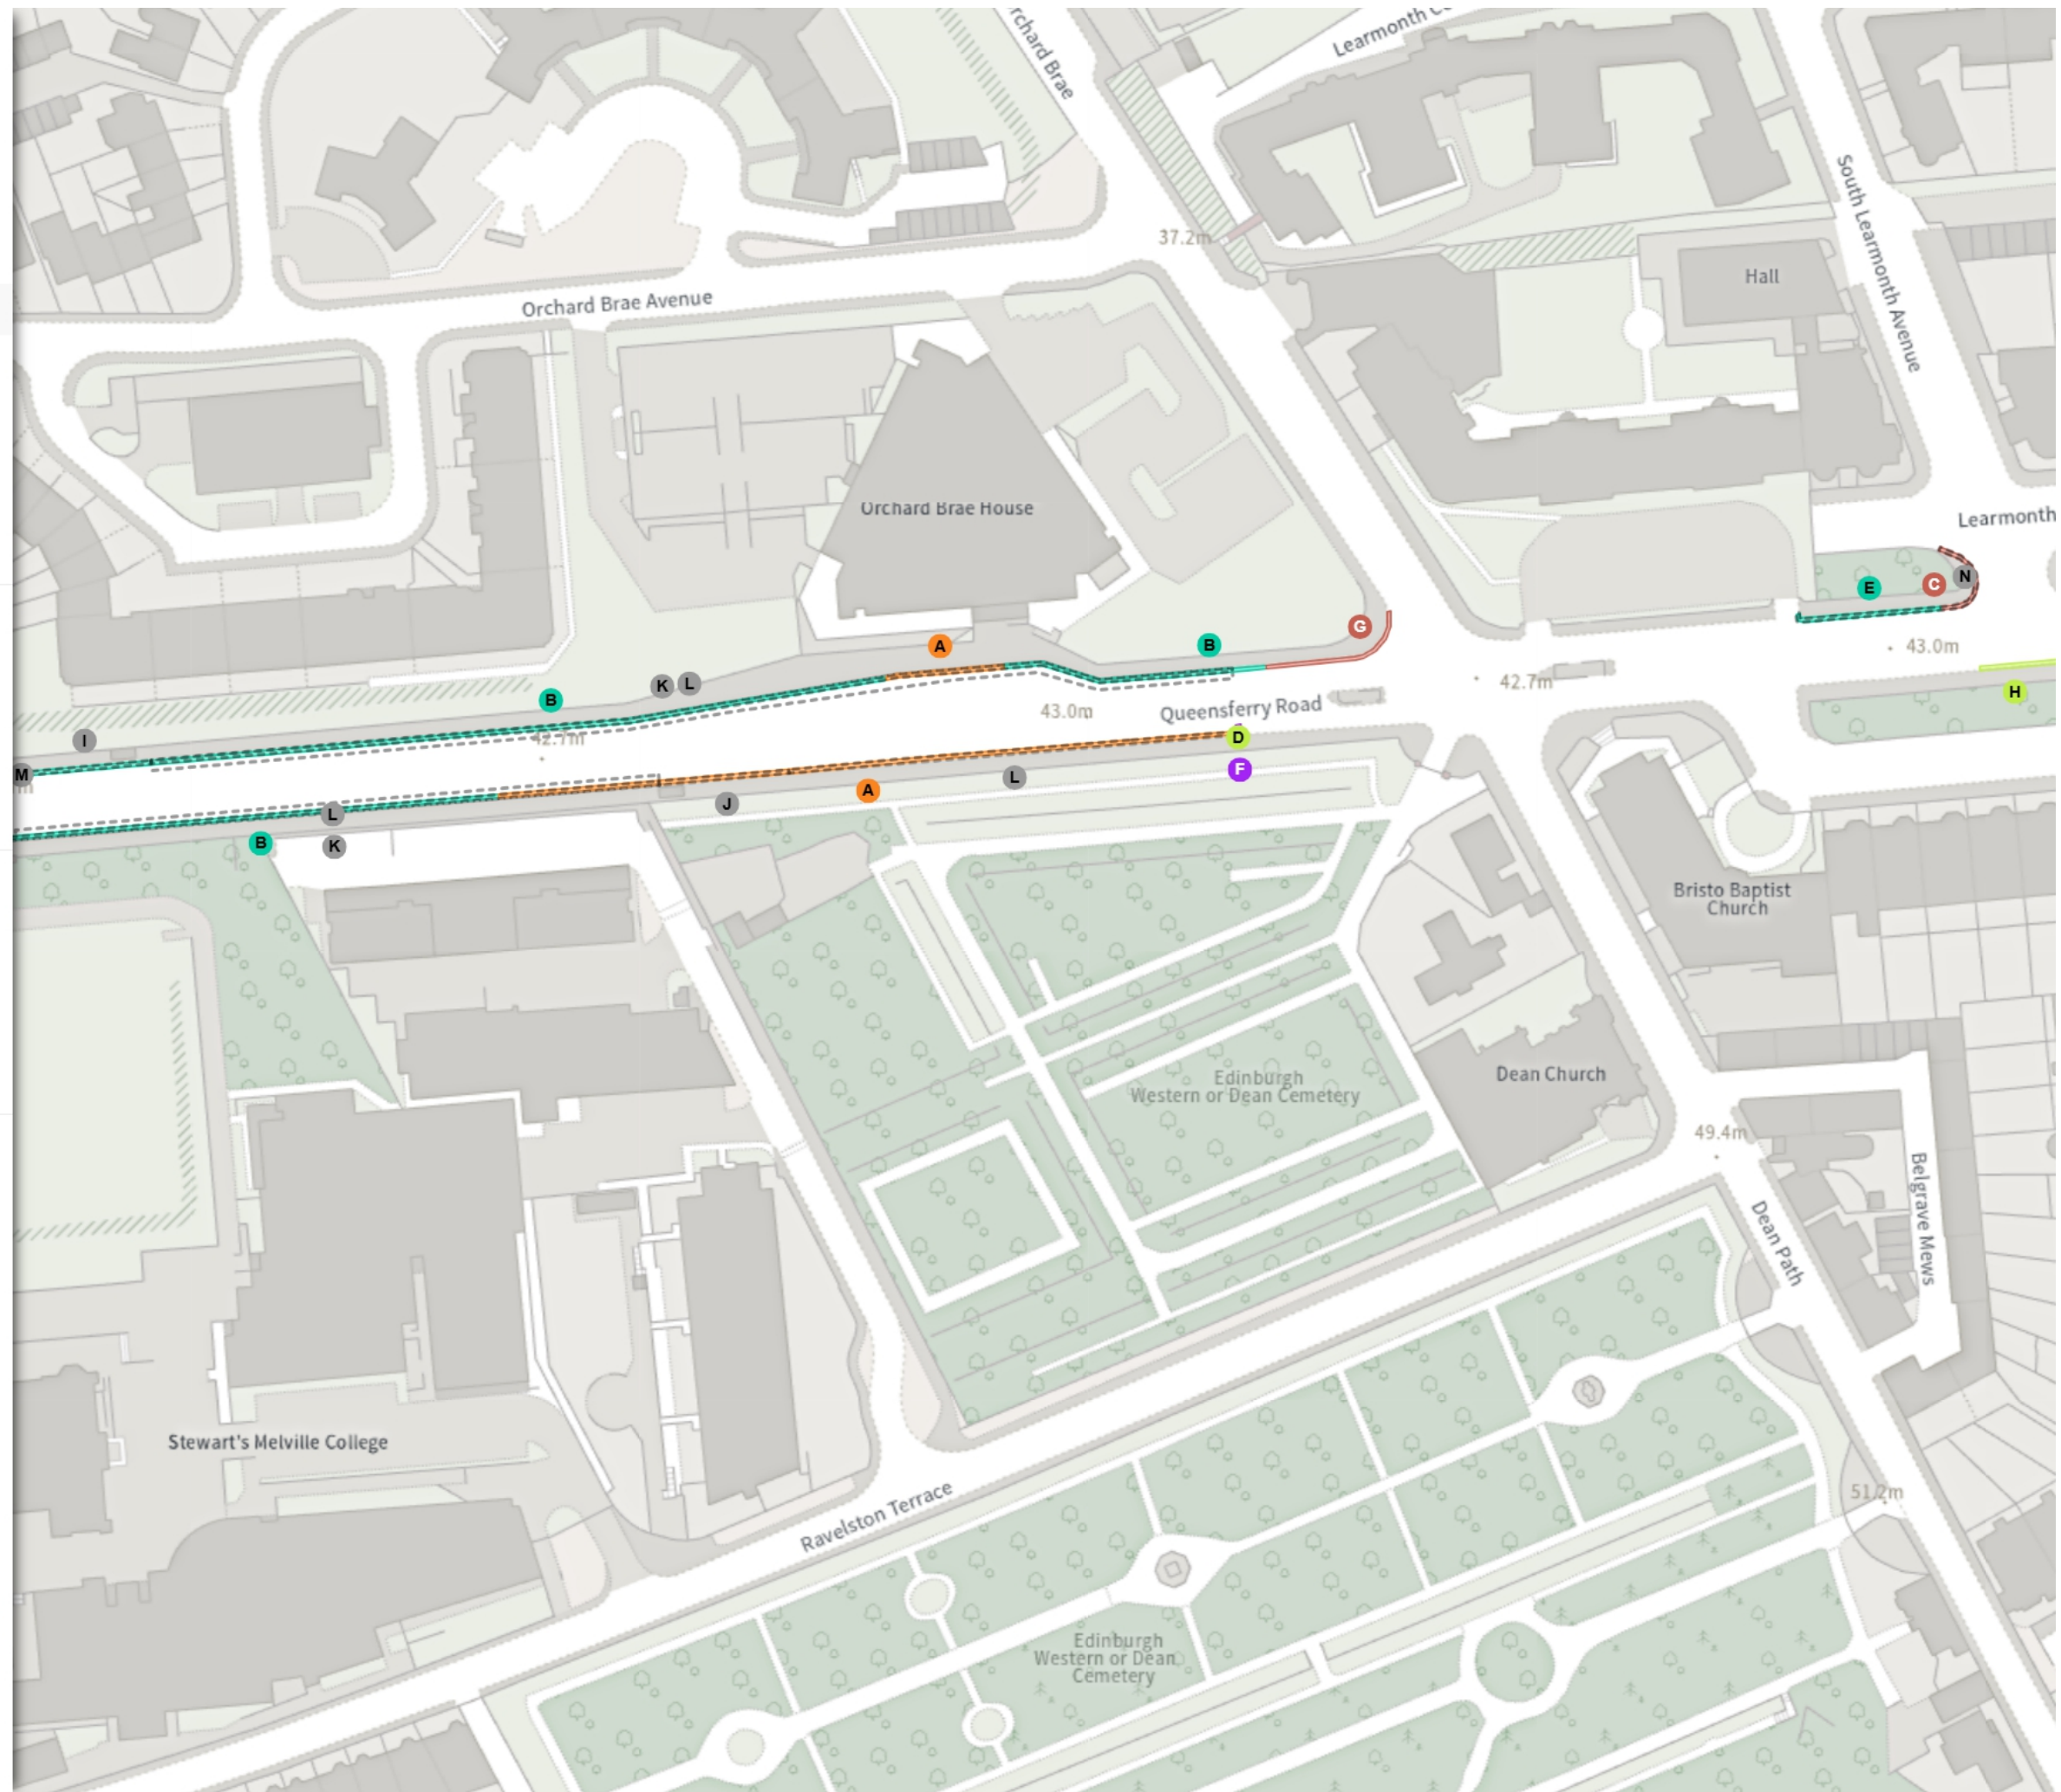

CO/26/10

Map 15c of 30 Made 01/06/26

REMOVED

Paid-for parking place (Zone N5)

K Mon-Fri 09:15-16:30 2h 1h

Pay And Display, Pay By Phone

£4.20/1h

Shared

L No waiting

Mon-Fri 08:00-18:30

L No loading

Mon-Fri 08:00-09:15 16:30-18:30

Shared

M No waiting

Mon-Fri 08:00-09:15 16:30-18:30

M No loading

Mon-Fri 08:00-09:15 16:30-18:30

Shared

N No waiting at any time

At all times

N No loading at any time

At all times

Scale: 1:1250 0 20 40 60m

NW 323523.67, 674365.254 SE 323908.01, 674017.427

© Crown copyright and database rights 2026 Ordnance Survey.
You are not permitted to copy, sub-license, distribute or sell any of this data to third parties in any form. Licence number 100023420