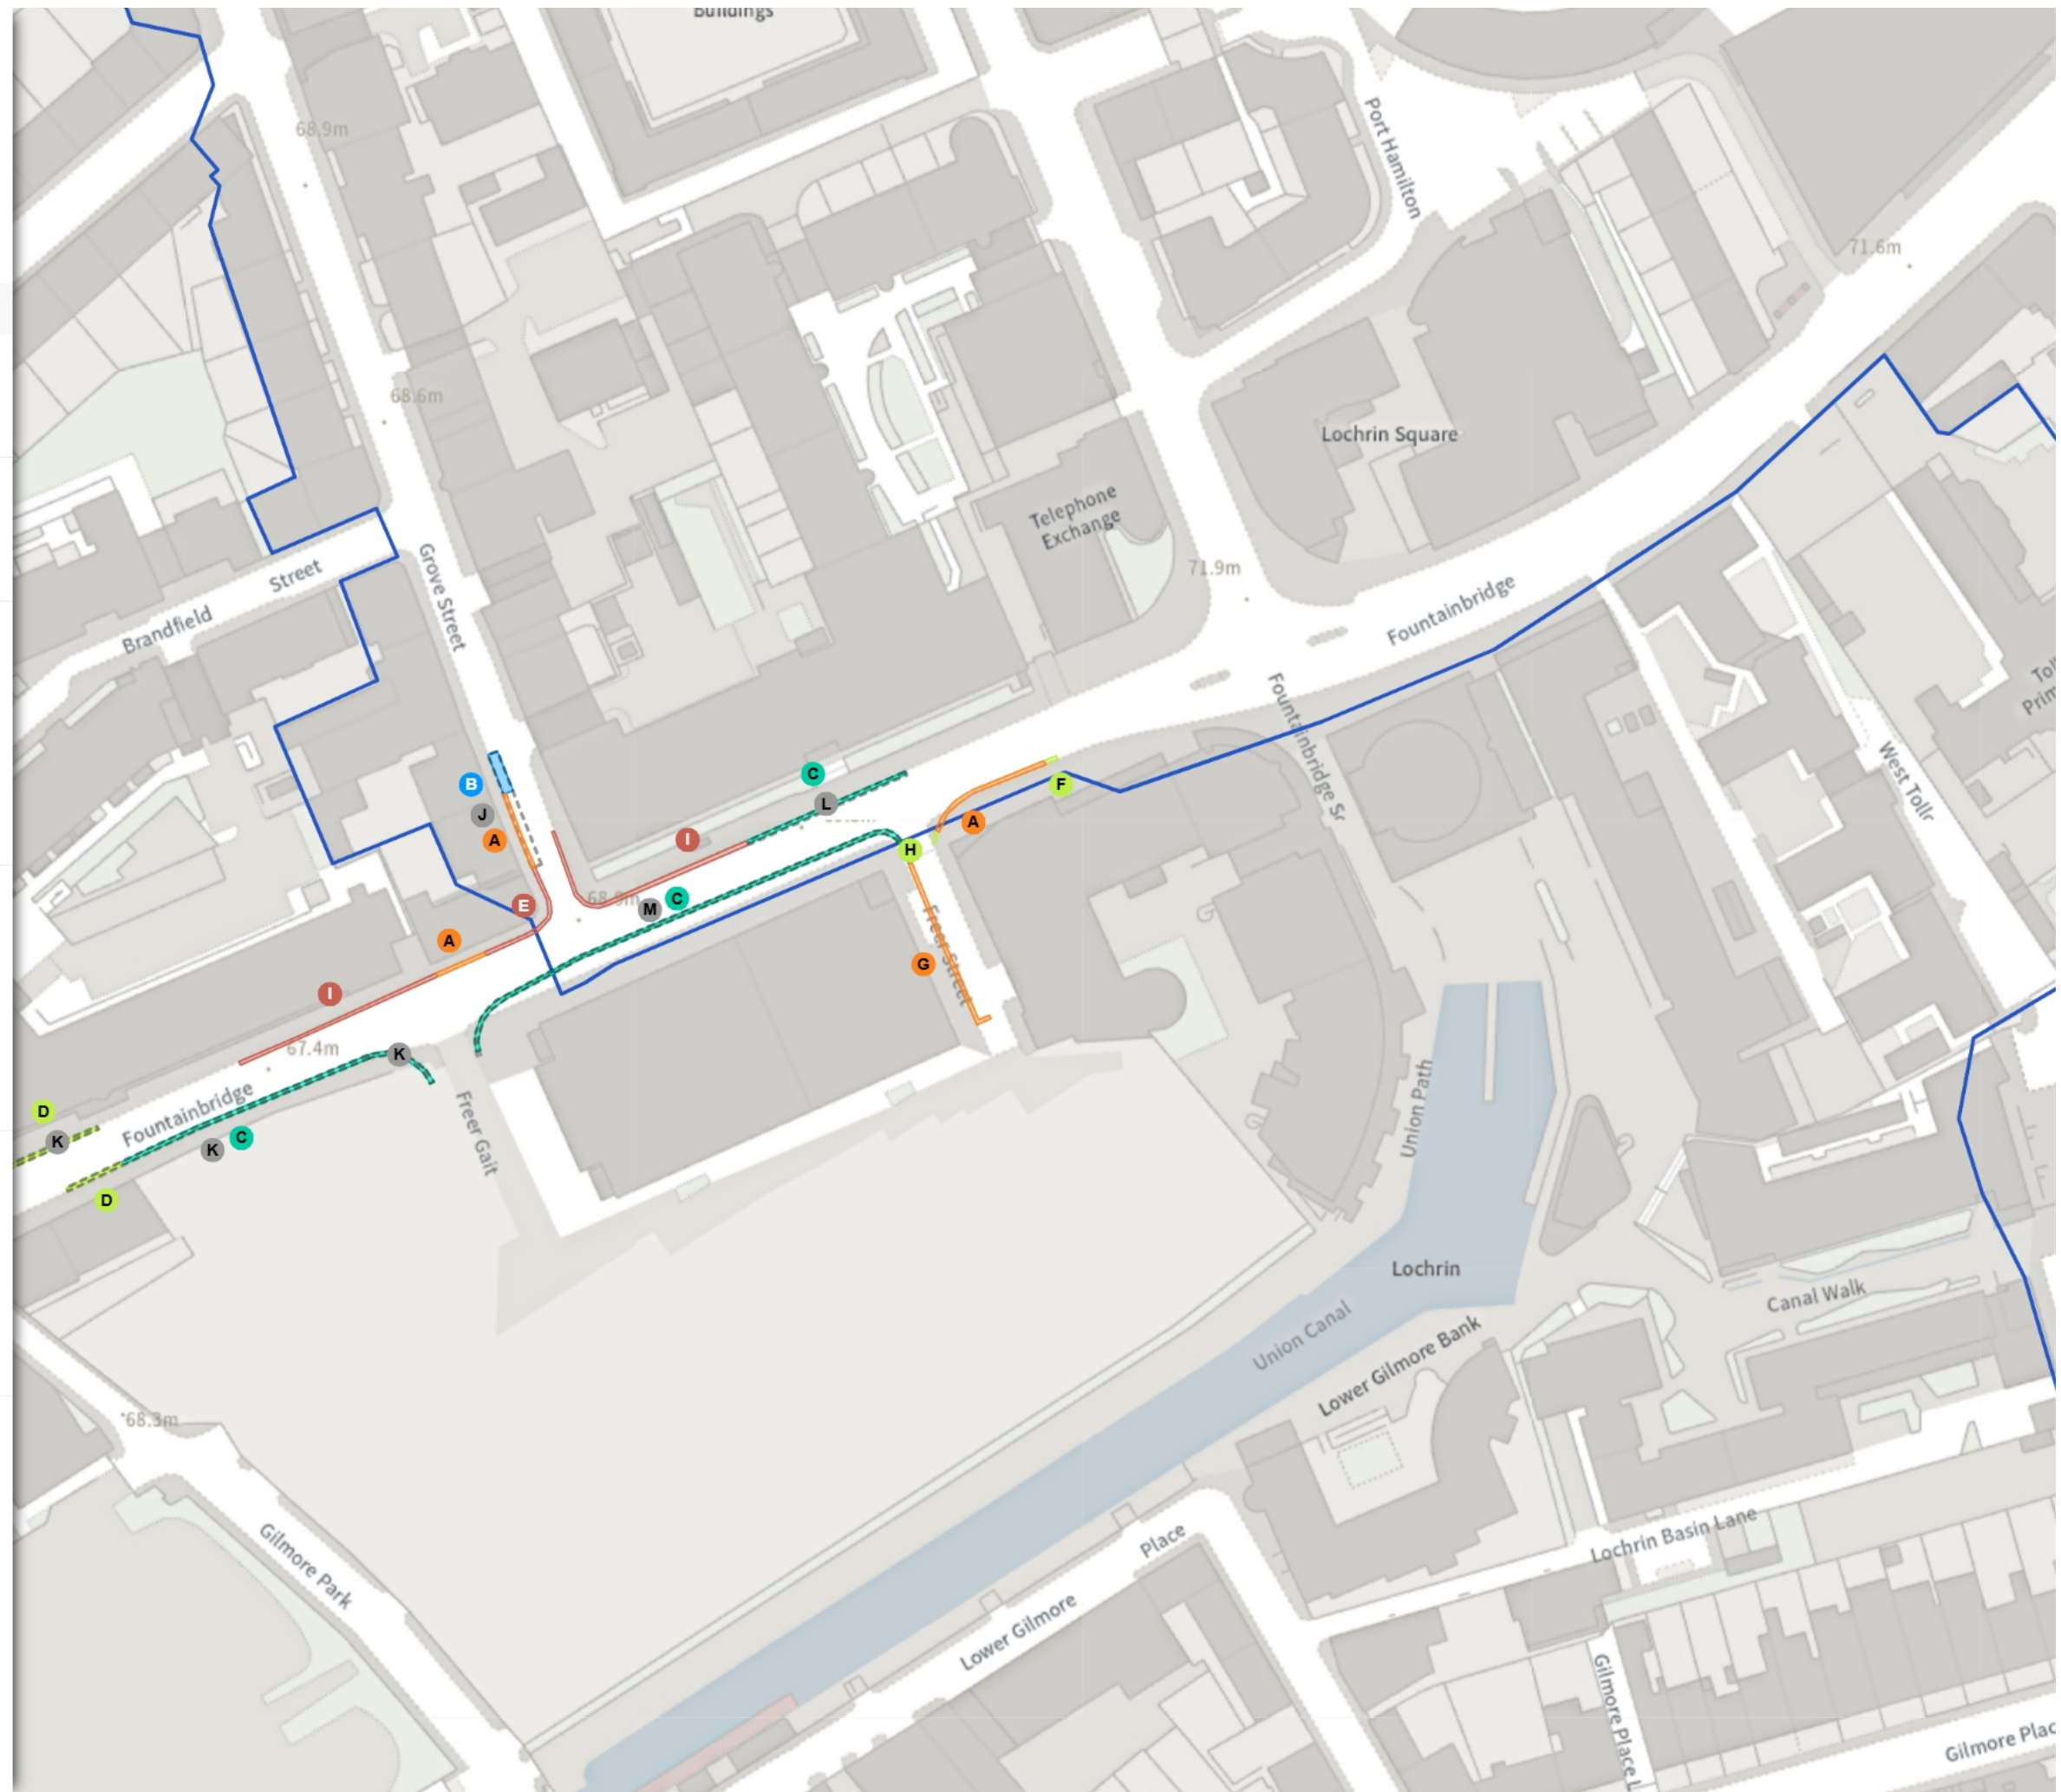

CO/26/10

Map 18a of 30 Made 01/06/26

ADDED

No waiting at any time

At all times

Permit holders parking place (Zone 4)

Mon-Sat 08:30-18:30
Sun 12:30-18:30

Shared

No waiting at any time

At all times

No loading

Mon-Fri 07:30-08:30 16:00-18:30

Shared

No waiting

Mon-Sat 08:00-18:30

No loading

Mon-Fri 08:00-09:15 16:30-18:30

Shared

No waiting at any time

At all times

No loading at any time

At all times

Scale: 1:1250 0 20 40 60m

NW 324359.131, 673041.434 SE 324743.656, 672693.58

© Crown copyright and database rights 2026 Ordnance Survey.
You are not permitted to copy, sub-license, distribute or sell any of this data to third parties in any form. Licence number 100023420