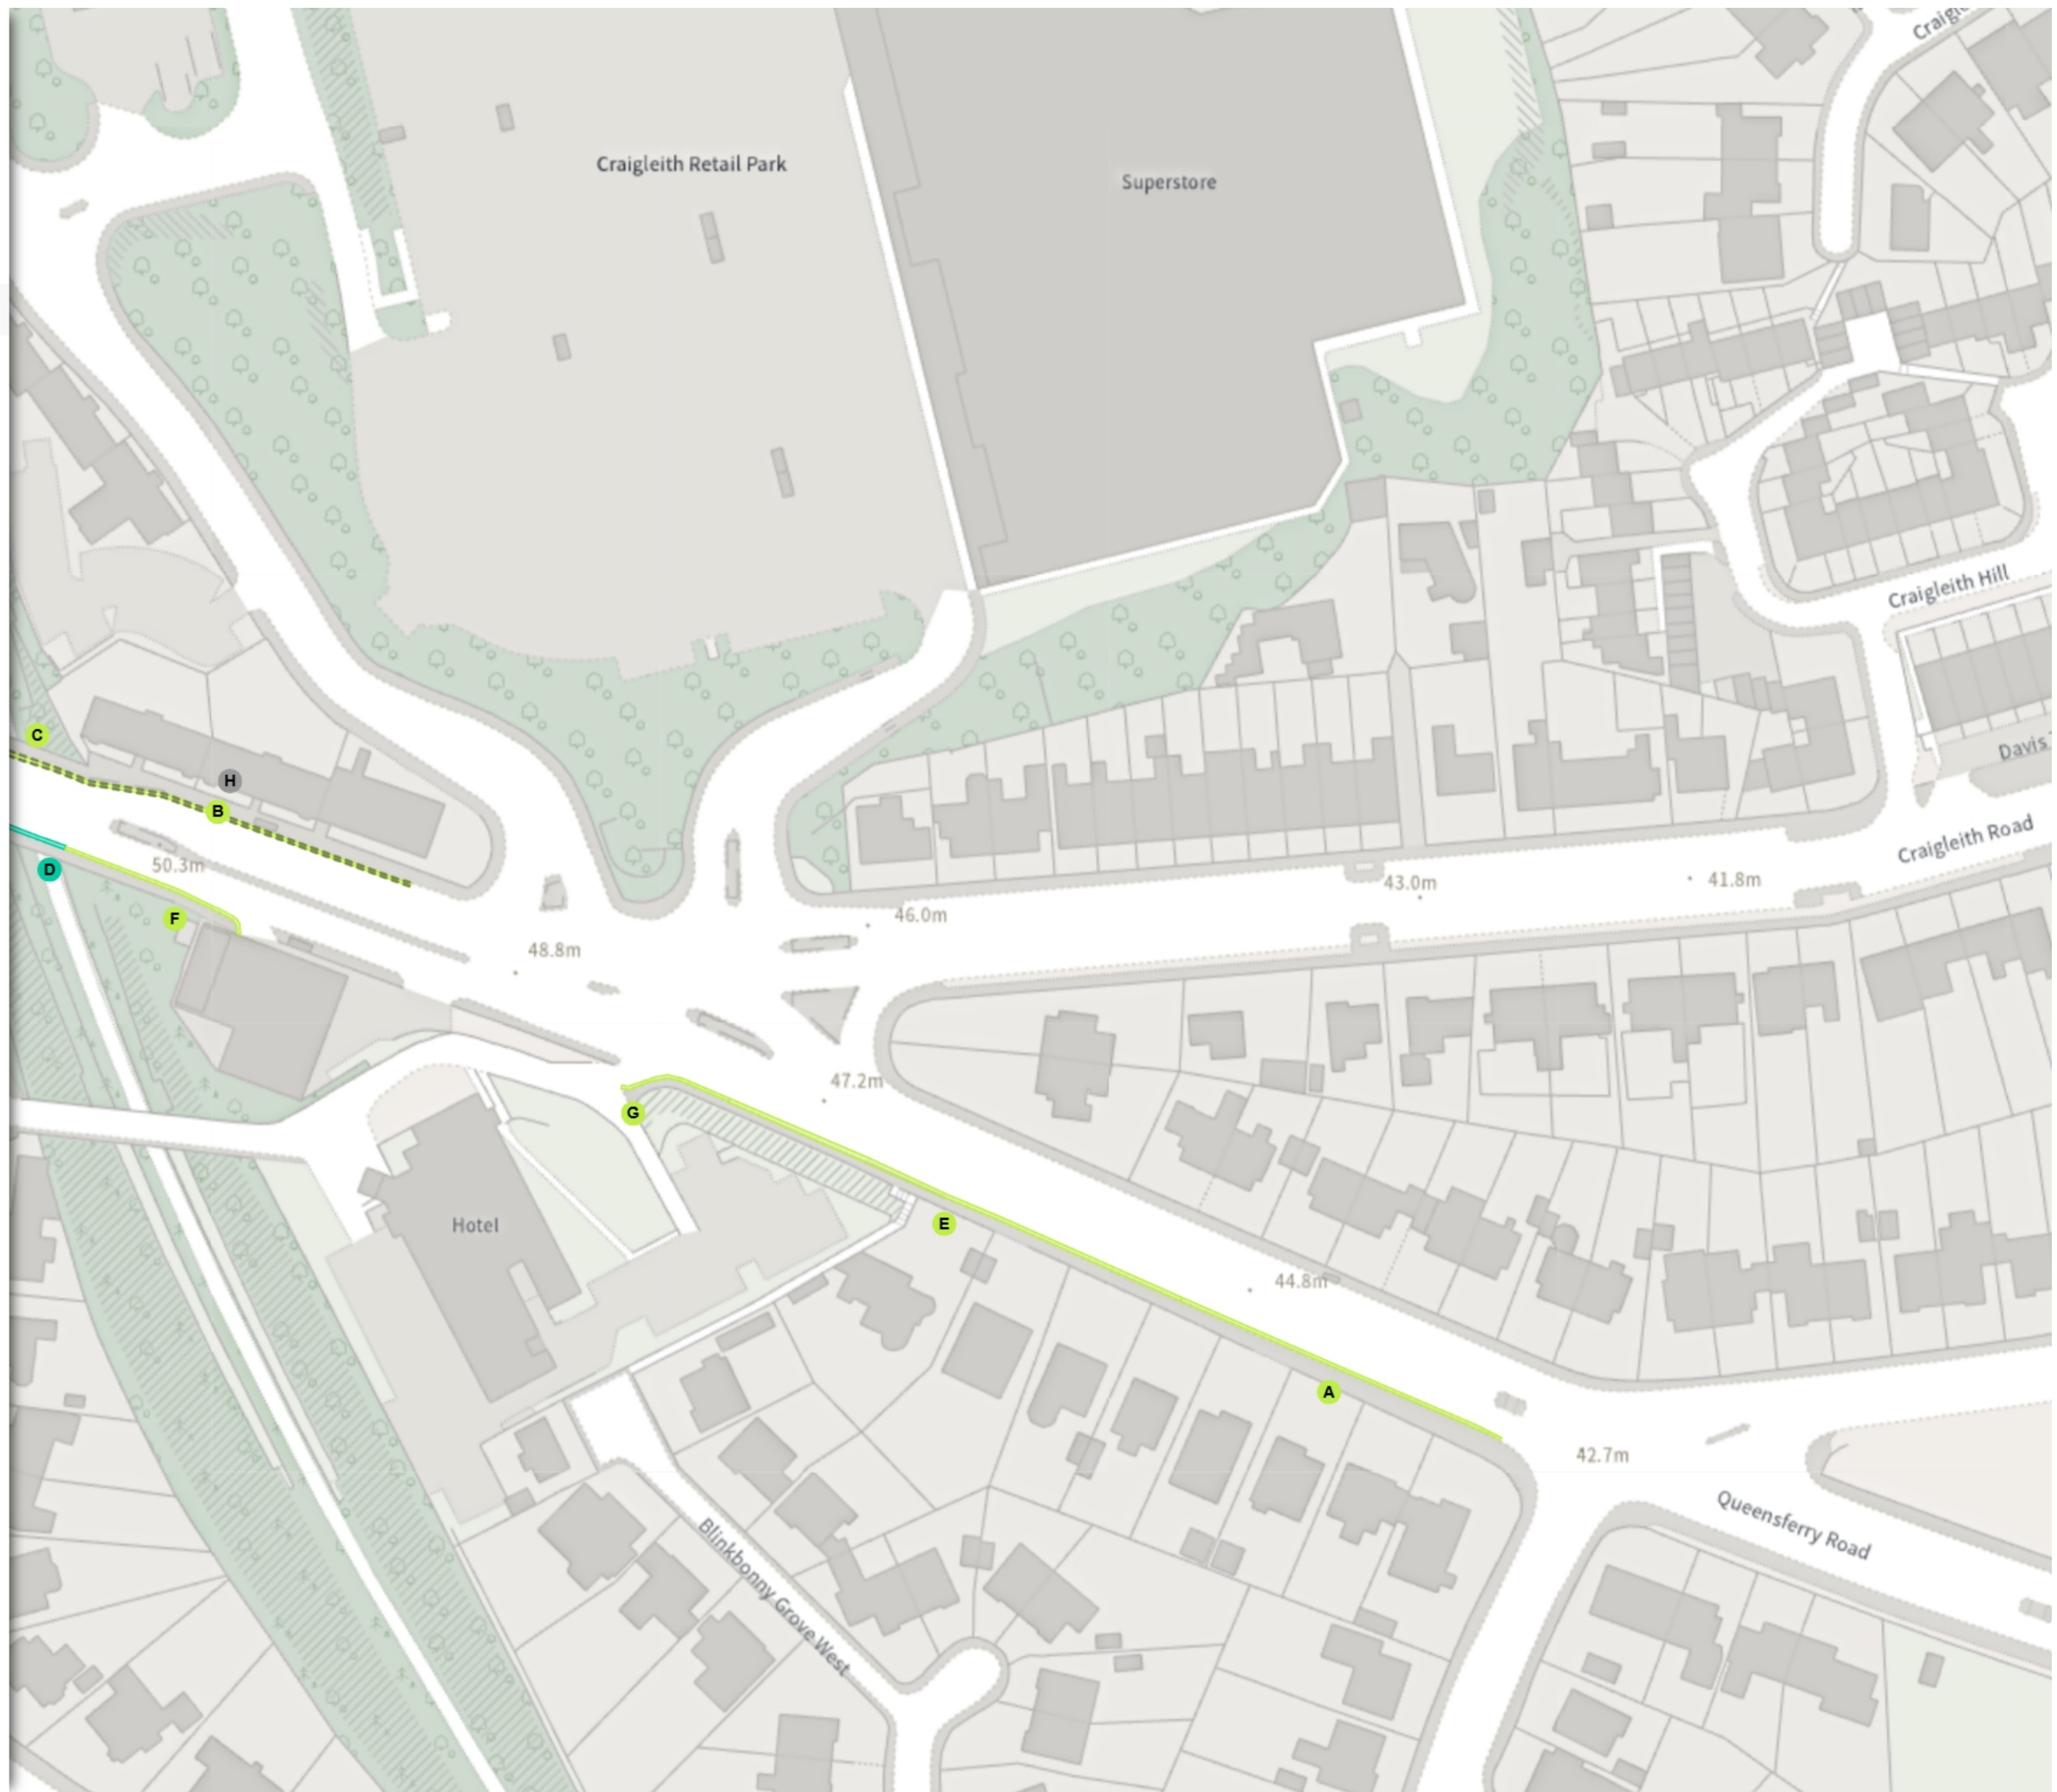

CO/26/10

Map 13c of 30 Made 01/06/26

REMOVED

Shared

No waiting

Mon-Fri 08:00-18:00
Sat 08:00-13:30

No loading

Mon-Fri 08:00-09:15 16:30-18:00