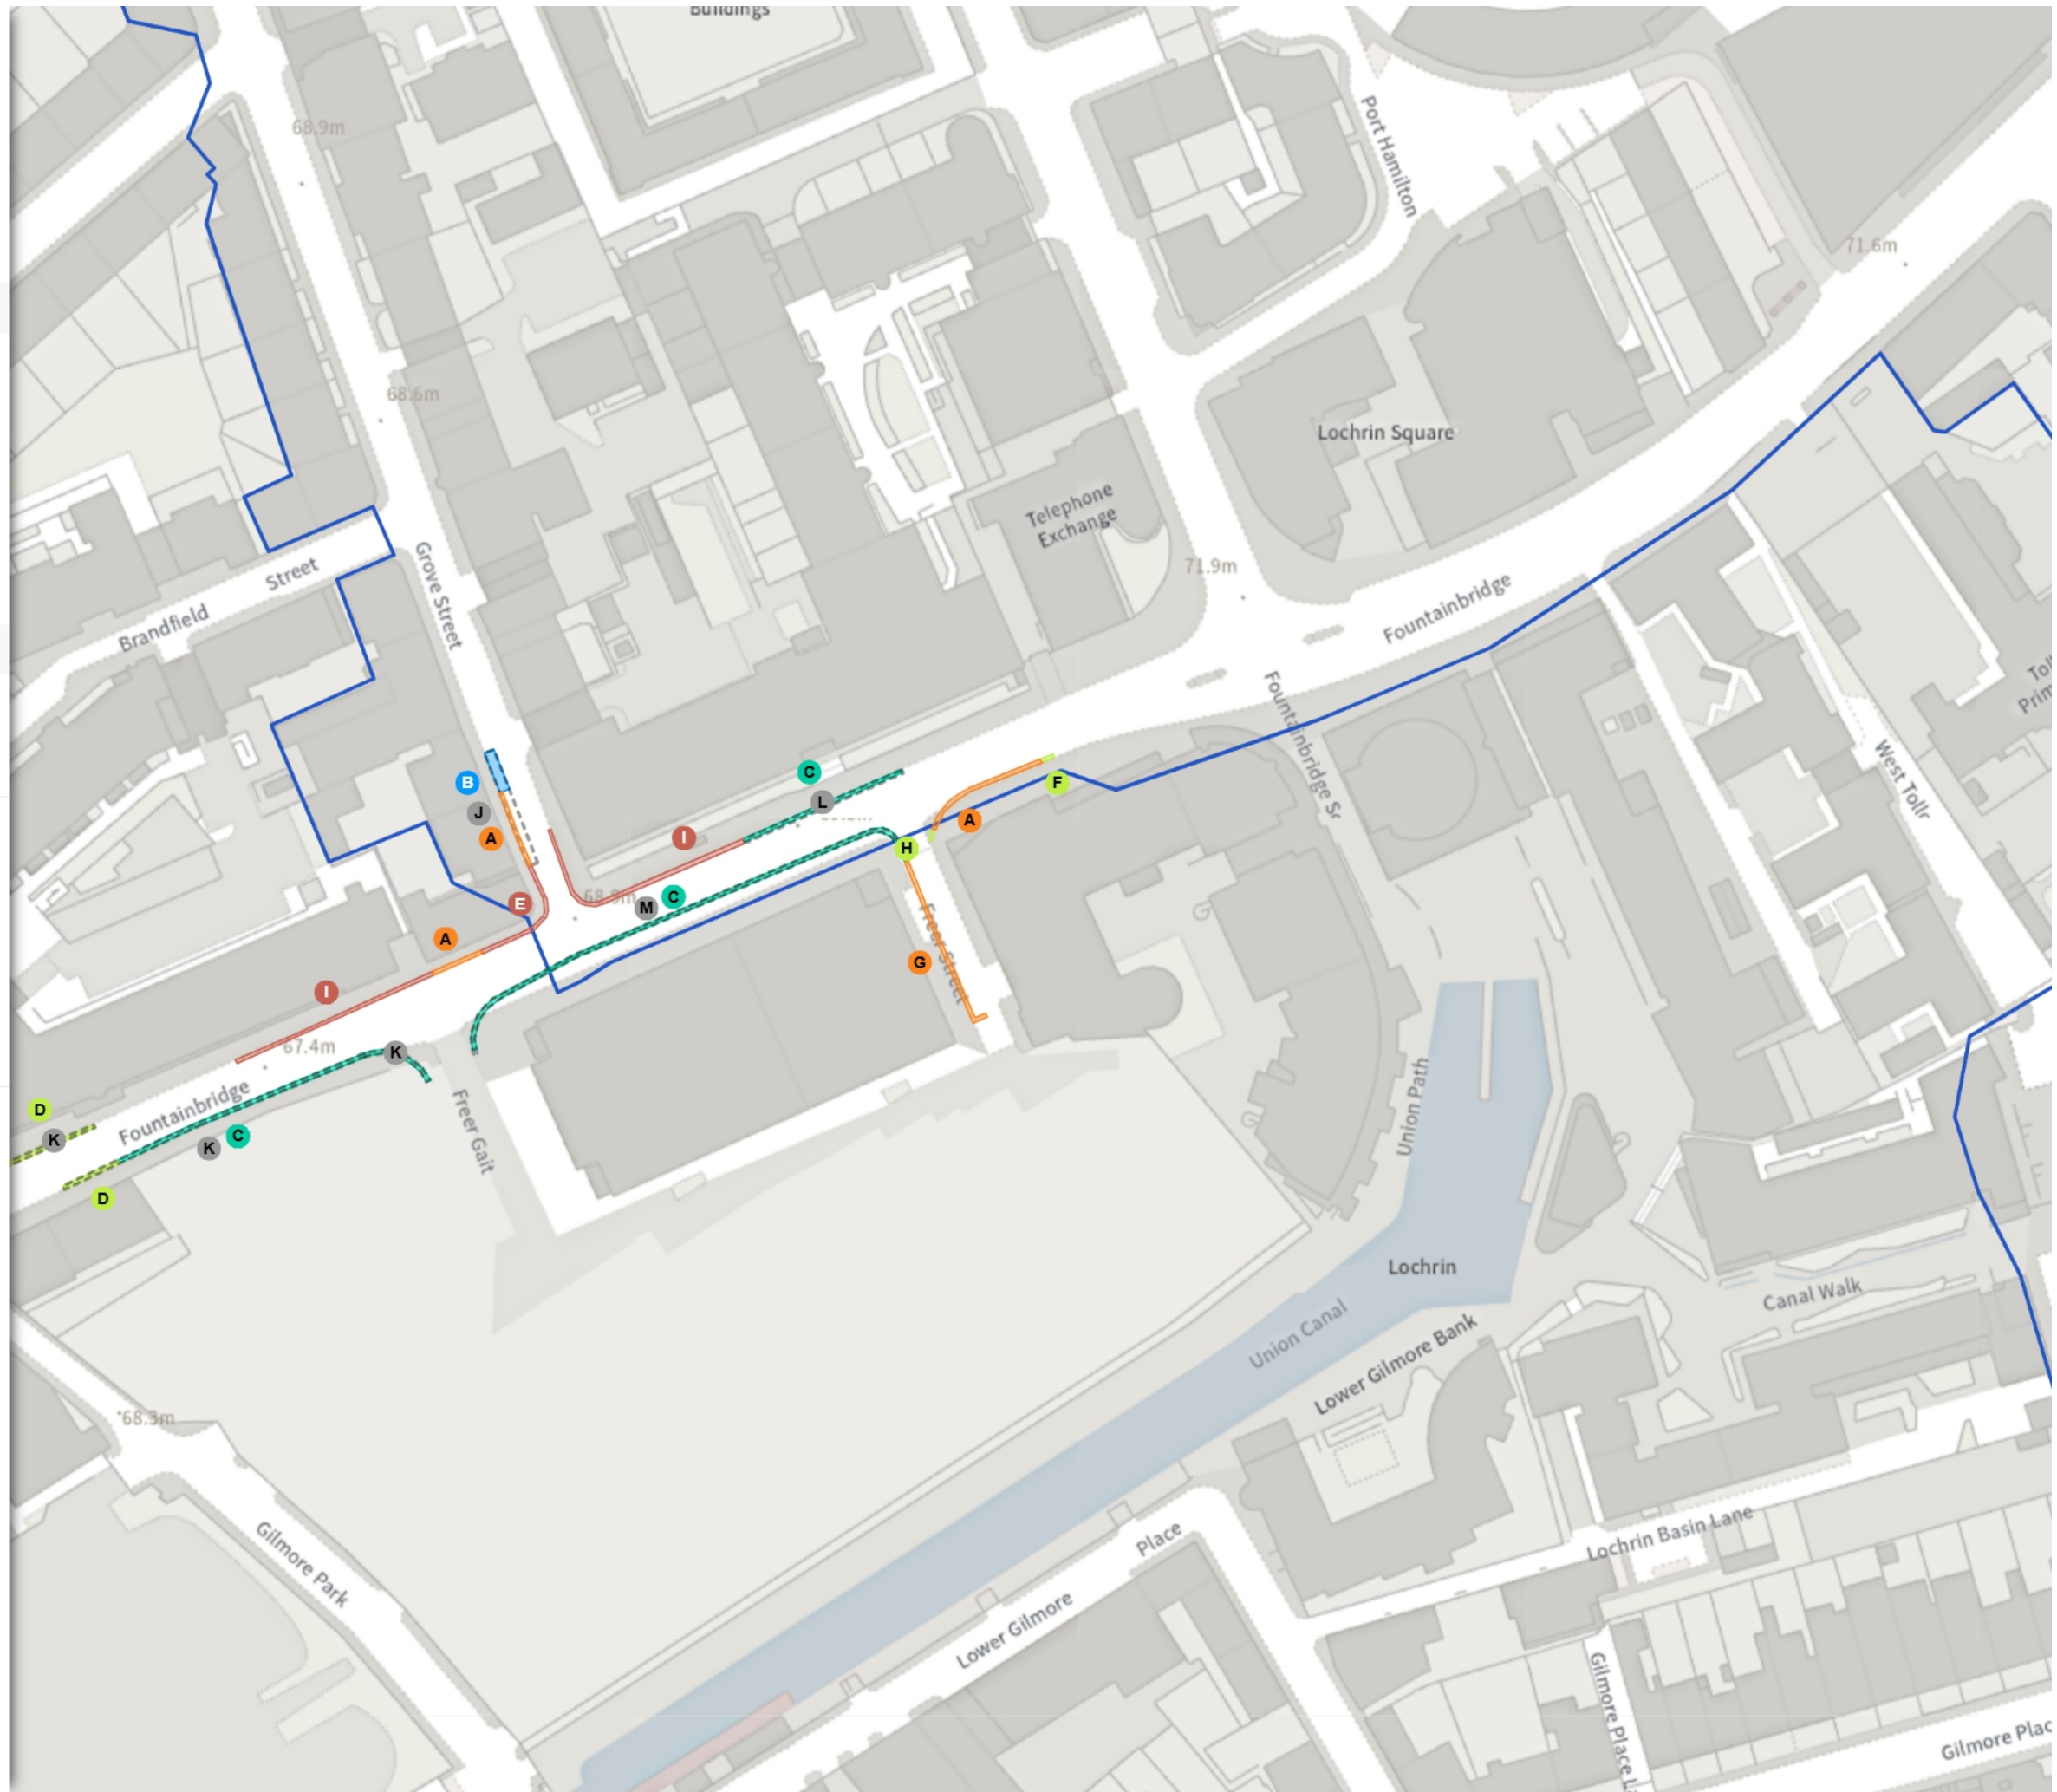

Map 18b of 30 Made 01/06/26

ADDED

- **Shared**
- F **No waiting**
Mon-Sat 08:00-18:30
Sun 12:30-18:30
- F **No loading**
Mon-Fri 08:00-09:15 16:30-18:30

MODIFIED

- **No waiting at any time**
- G **At all times**
- **Shared**
- H **No waiting**
Mon-Sat 08:00-18:30
Sun 12:30-18:30
- H **No loading**
Mon-Fri 08:00-09:15 16:30-18:30
- **Shared**
- I **No waiting at any time**
At all times
- I **No loading at any time**
At all times