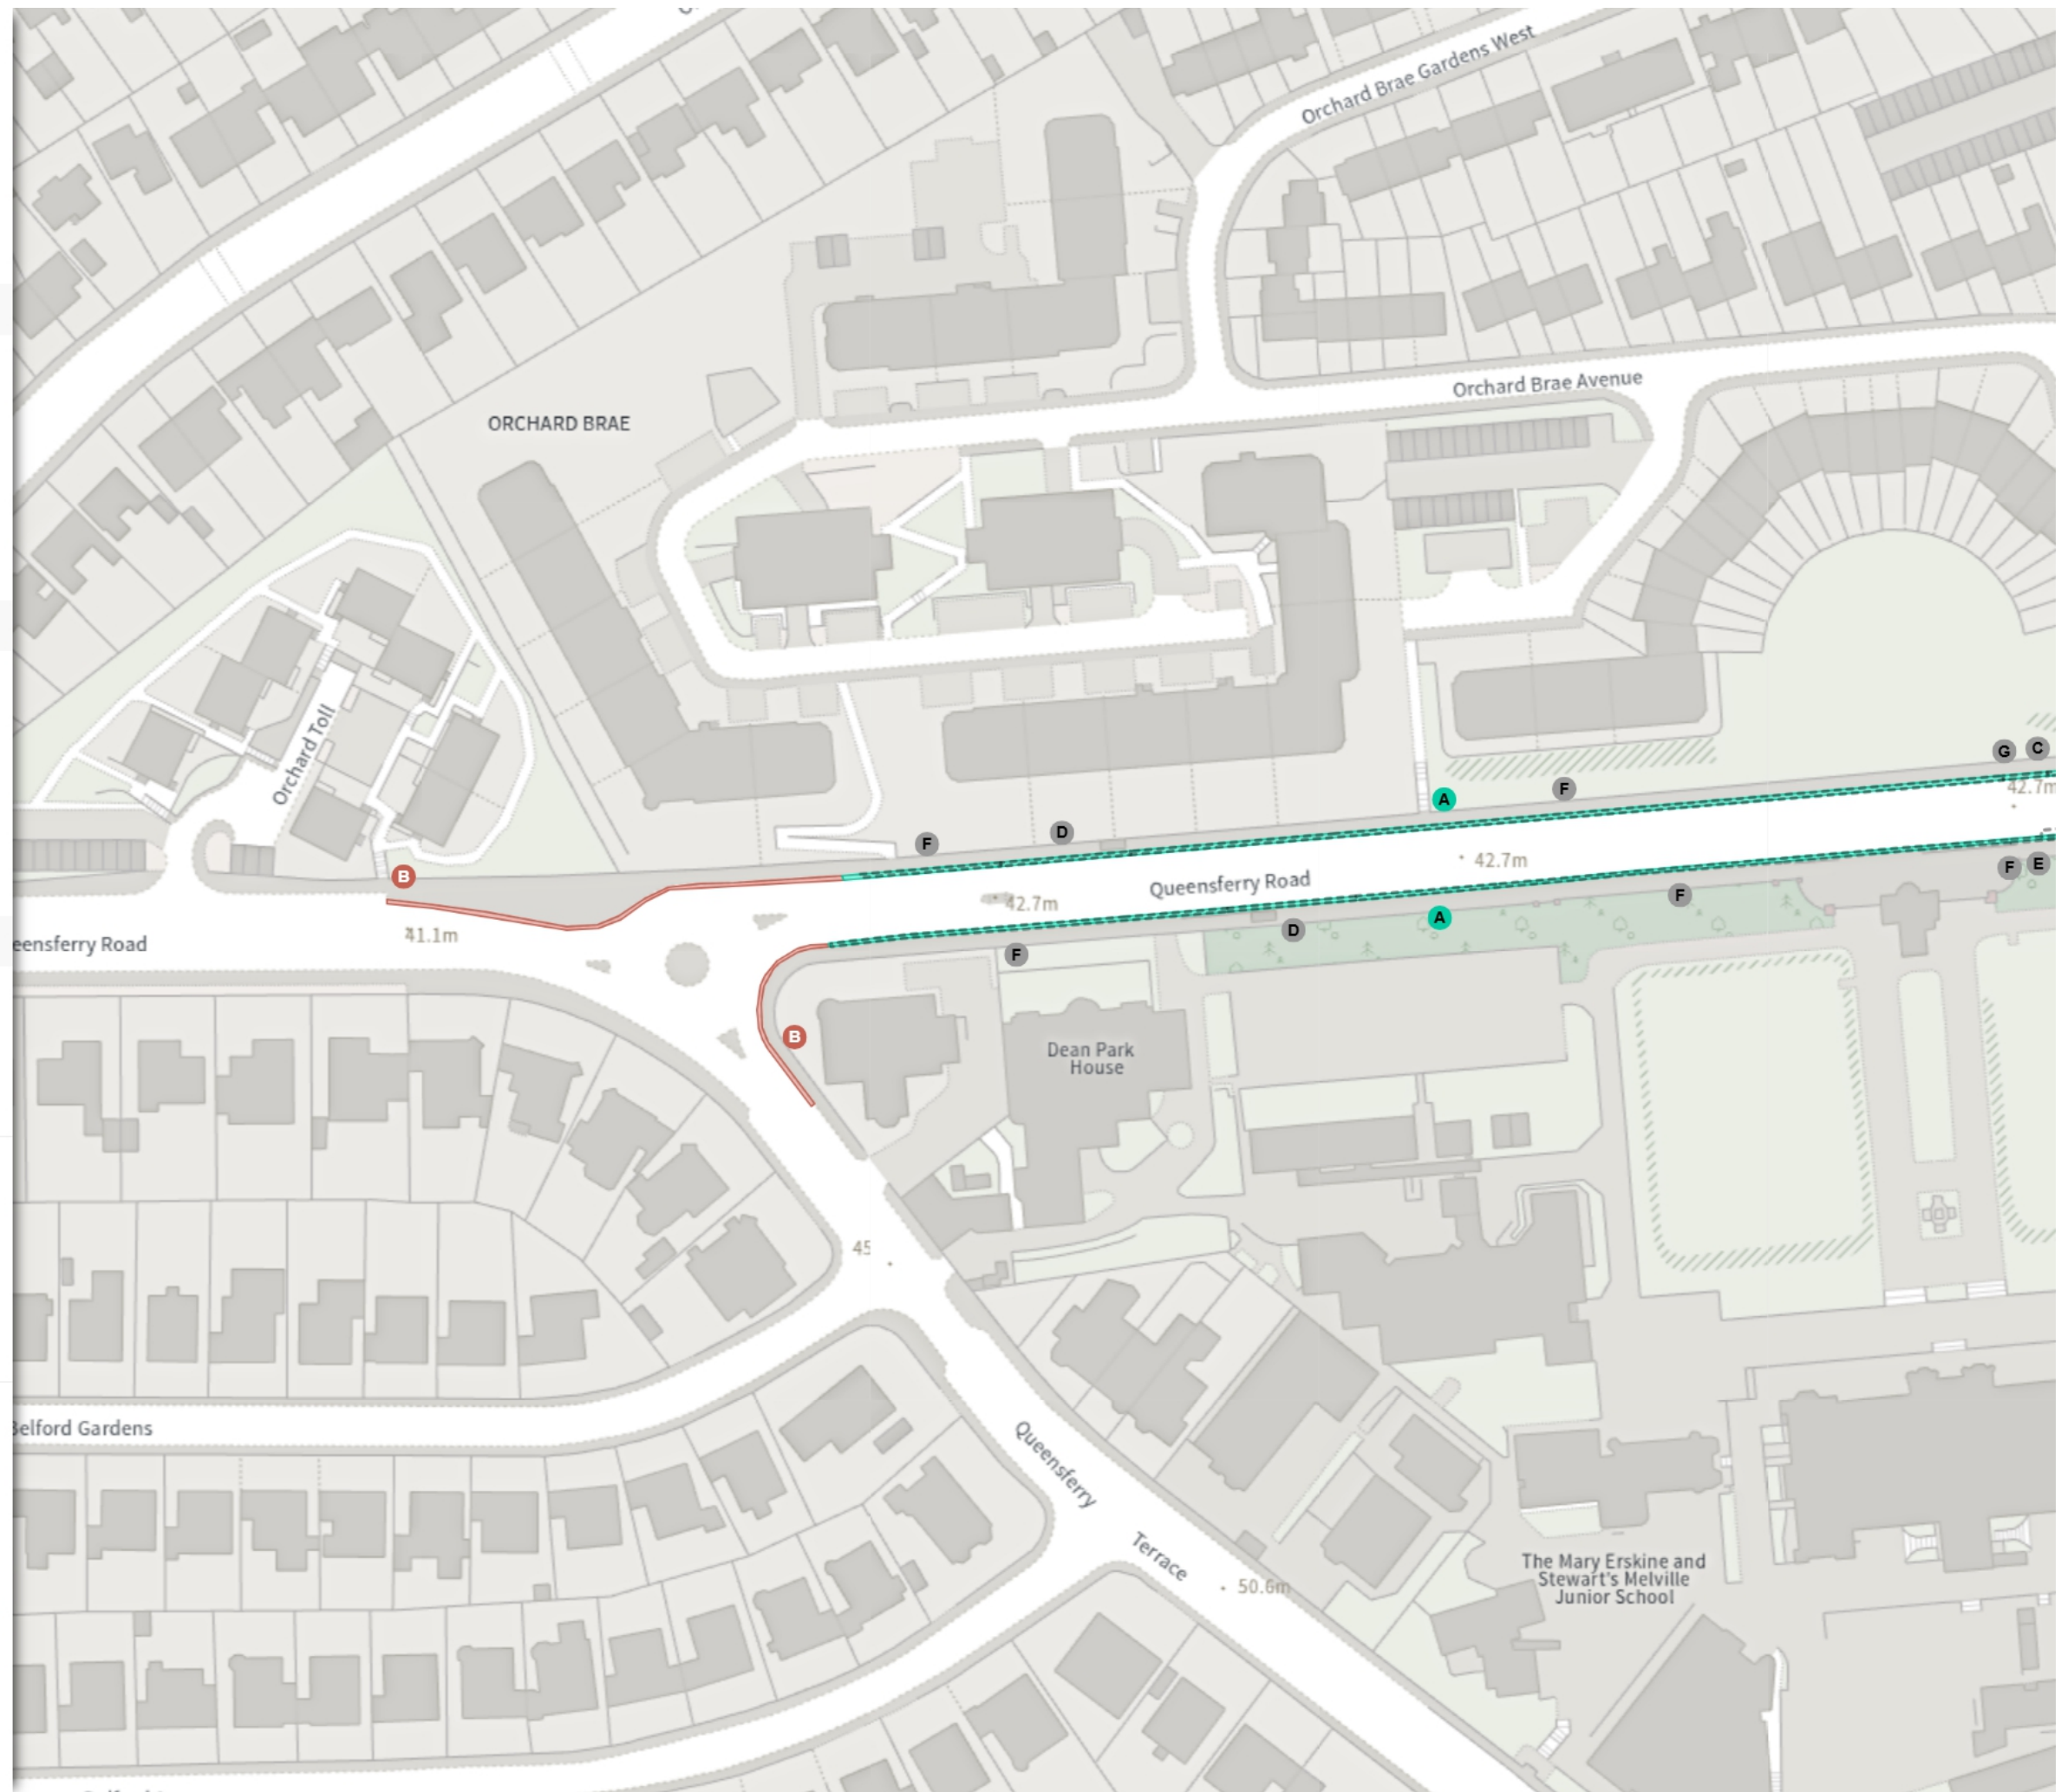

CO/26/10

Map 14a of 30 Made 01/06/26

ADDED

- Shared
- **A** No waiting at any time
  At all times
- **A** No loading
  Mon-Fri 08:00-09:15 16:30-18:00

MODIFIED

- Shared
- **B** No waiting at any time
  At all times
- **B** No loading at any time
  At all times

REMOVED

- No waiting
  ● **C** Mon-Fri 08:00-09:15 16:30-18:30
  ● **D** Mon-Fri 08:00-18:30
- Paid-for parking place (Zone N5)
  ● **E** Mon-Fri 09:15-16:30 2h 1h
  Pay And Display, Pay By Phone
  £4.20/1h

Scale: 1:1250 0 20 40 60m

NW 323136.663, 674372.138 SE 323520.971, 674024.276

© Crown copyright and database rights 2026 Ordnance Survey.
You are not permitted to copy, sub-license, distribute or sell any of this data to third parties in any form. Licence number 100023420