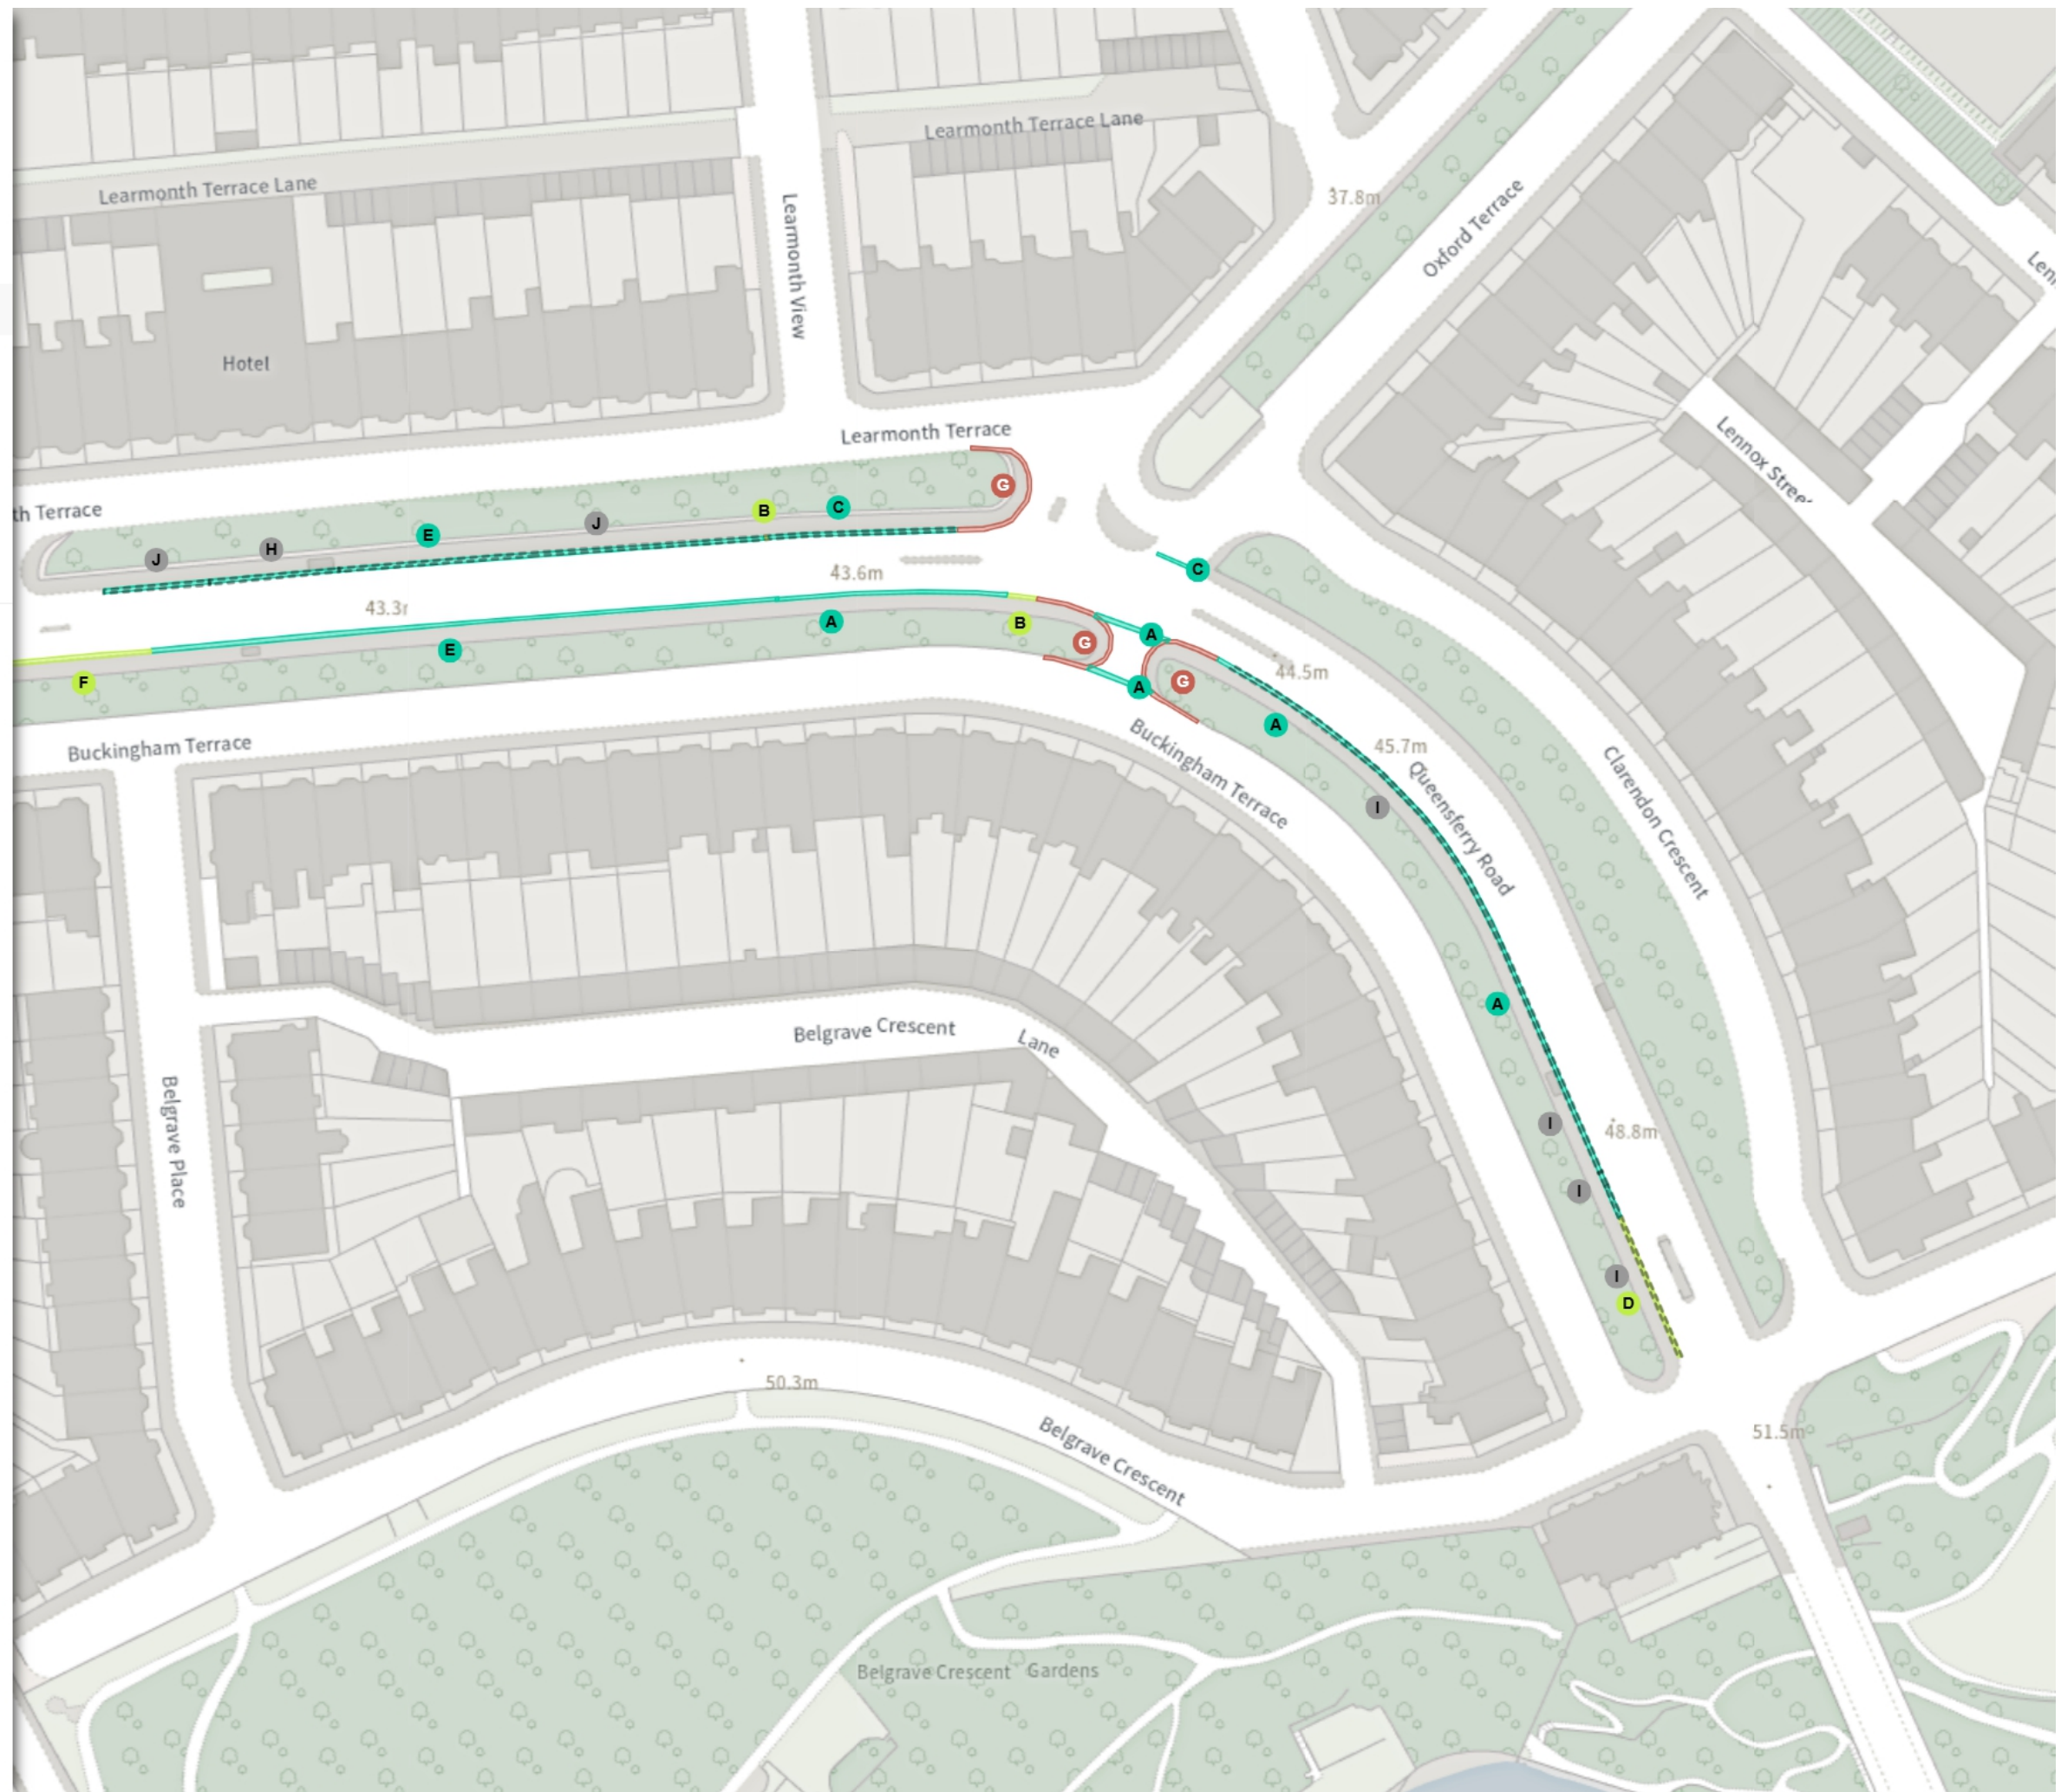

Map 16c of 30 Made 01/06/26

REMOVED

Shared

I No waiting
Mon-Sat 07:30-18:30

I No loading
Mon-Fri 07:30-09:30 16:00-18:30

Shared

J No waiting
Mon-Sat 08:00-18:30

J No loading
Mon-Fri 08:00-09:15 16:30-18:30