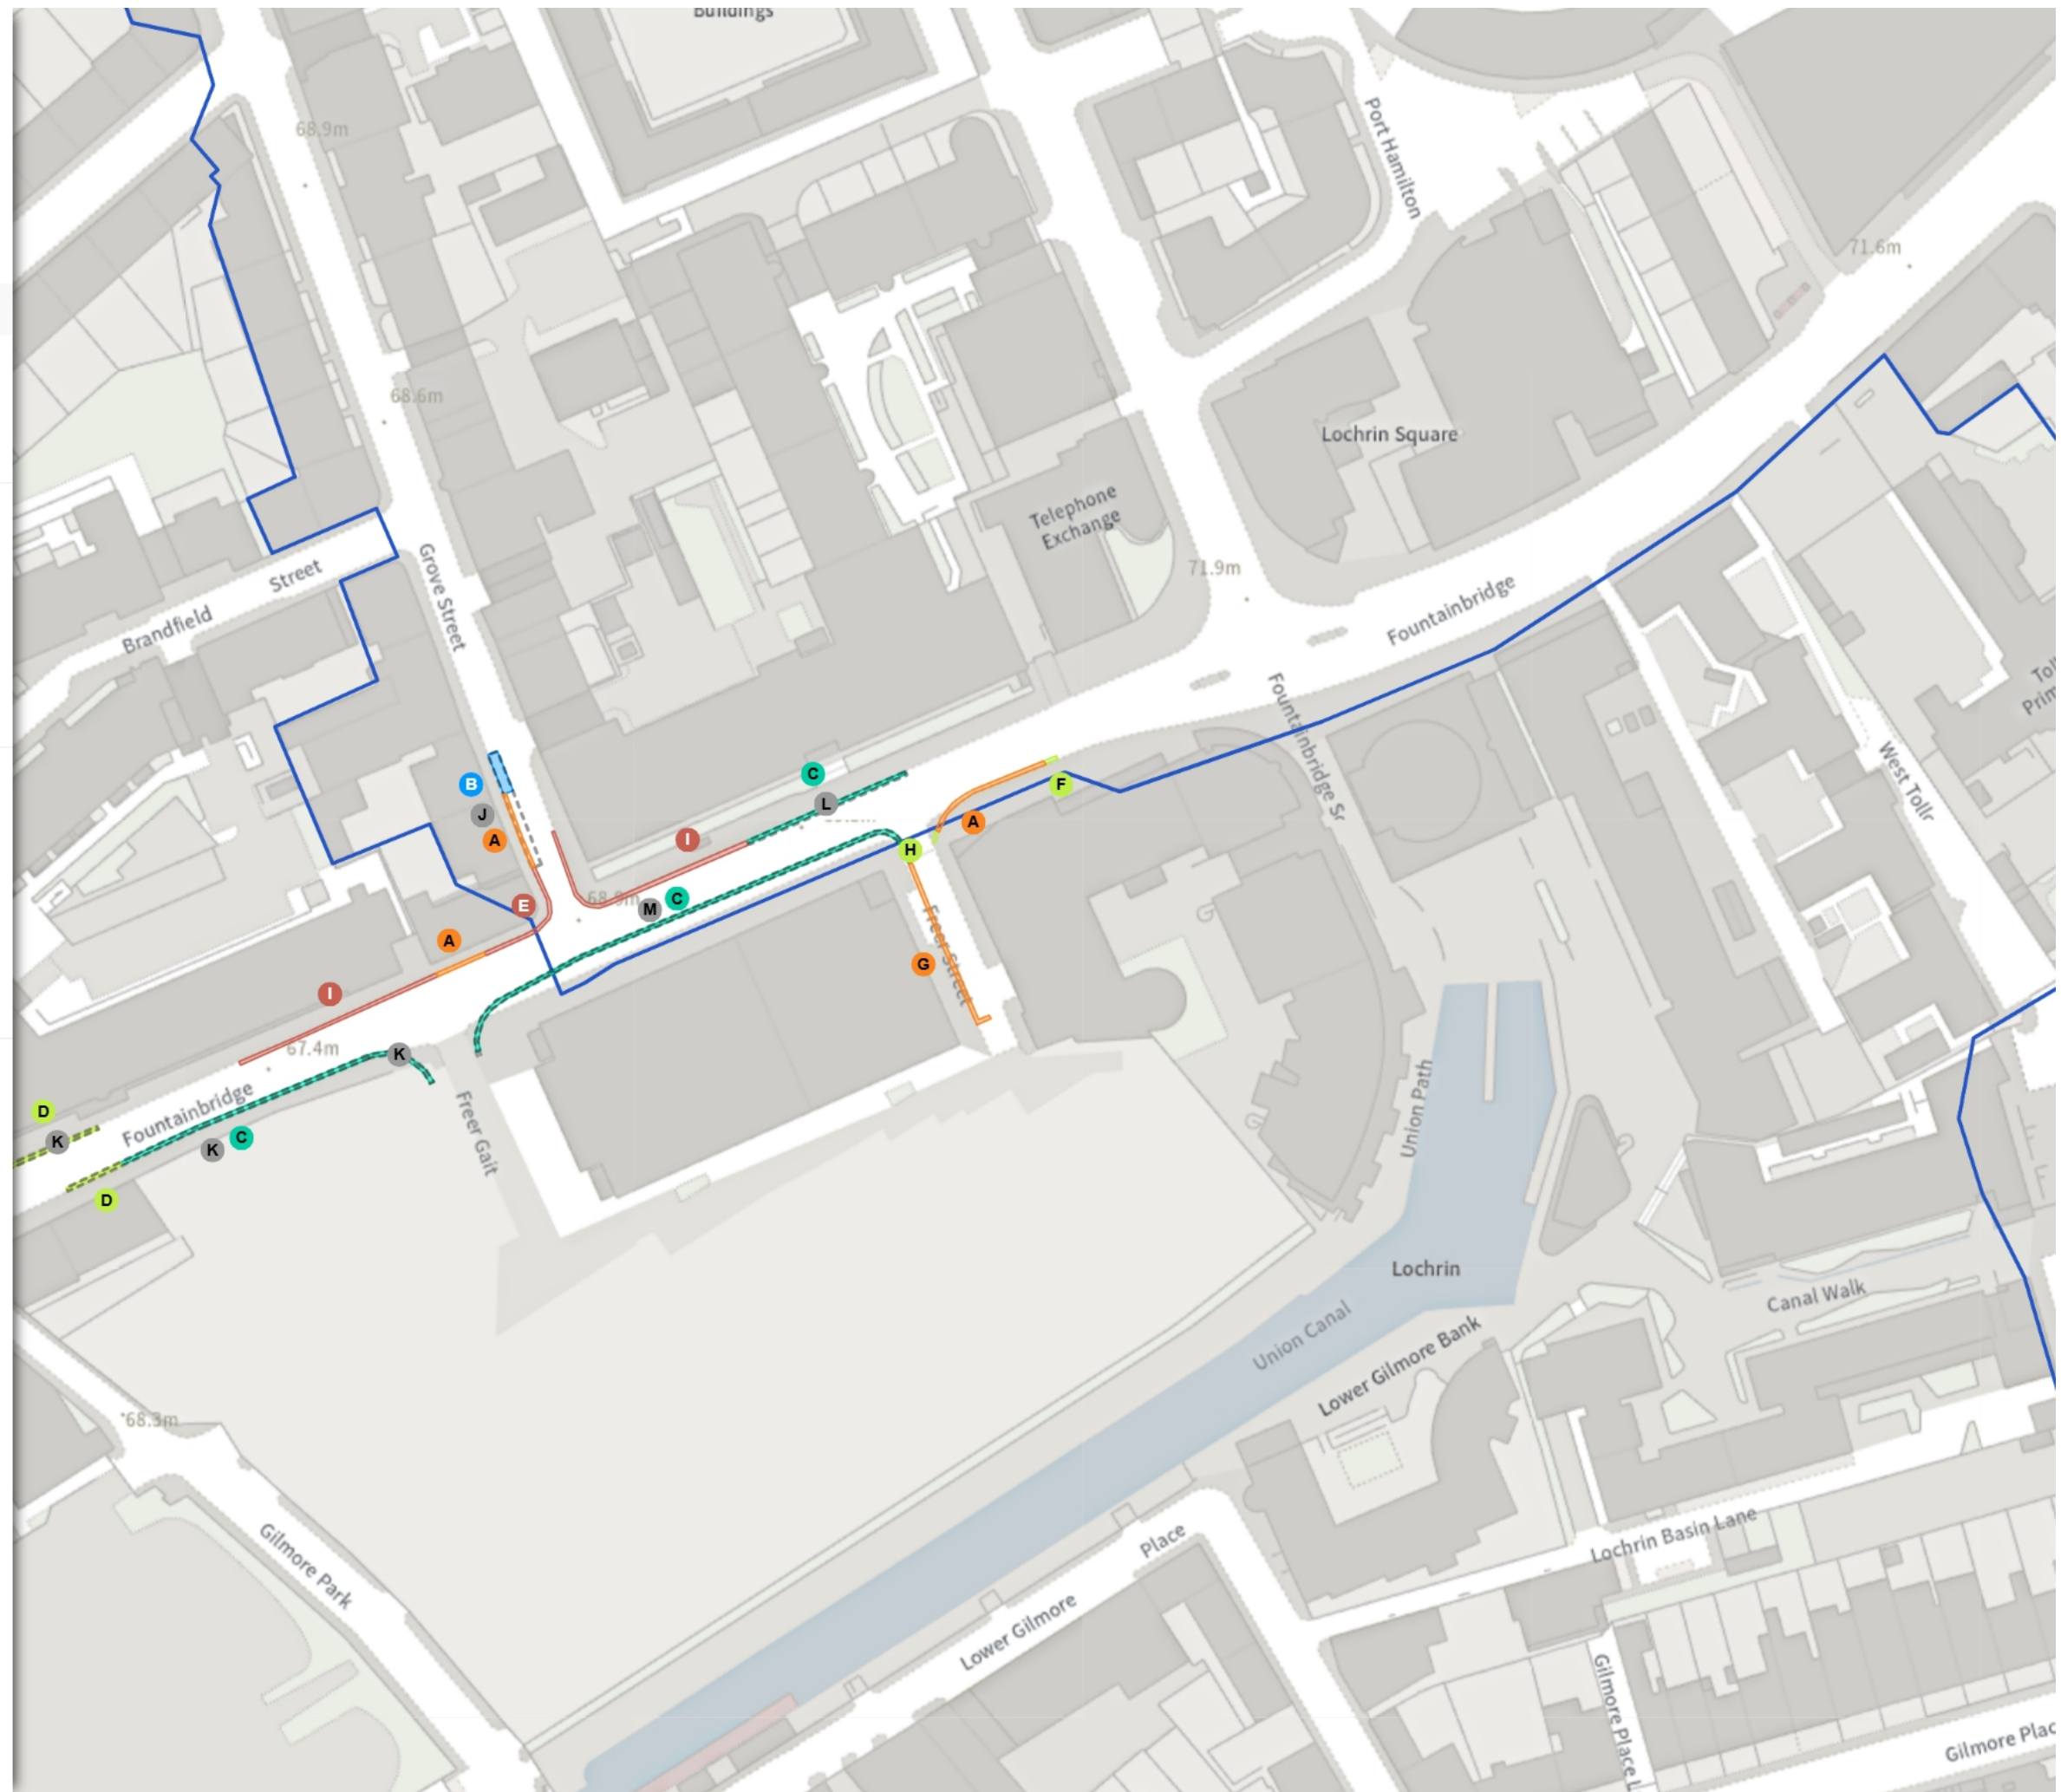

CO/26/10

Map 18c of 30 Made 01/06/26

REMOVED

Permit holders parking place (Zone 4)

Mon-Sat 08:30-18:30
Sun 12:30-18:30

Shared

No waiting
Mon-Sat 08:00-18:30

No loading
Mon-Fri 08:00-09:15 16:30-18:30

Shared

No waiting
Mon-Sat 08:00-18:30
Sun 12:30-18:30

No loading
Mon-Fri 08:00-09:15 16:30-18:30

Shared

No waiting
Mon-Sat 08:00-18:30
Sun 12:30-18:30

No loading
Mon-Fri 08:30-17:30

Scale: 1:1250 0 20 40 60m

NW 324359.131, 673041.434 SE 324743.656, 672693.58

© Crown copyright and database rights 2026 Ordnance Survey.
You are not permitted to copy, sub-license, distribute or sell any of this data to third parties in any form. Licence number 100023420