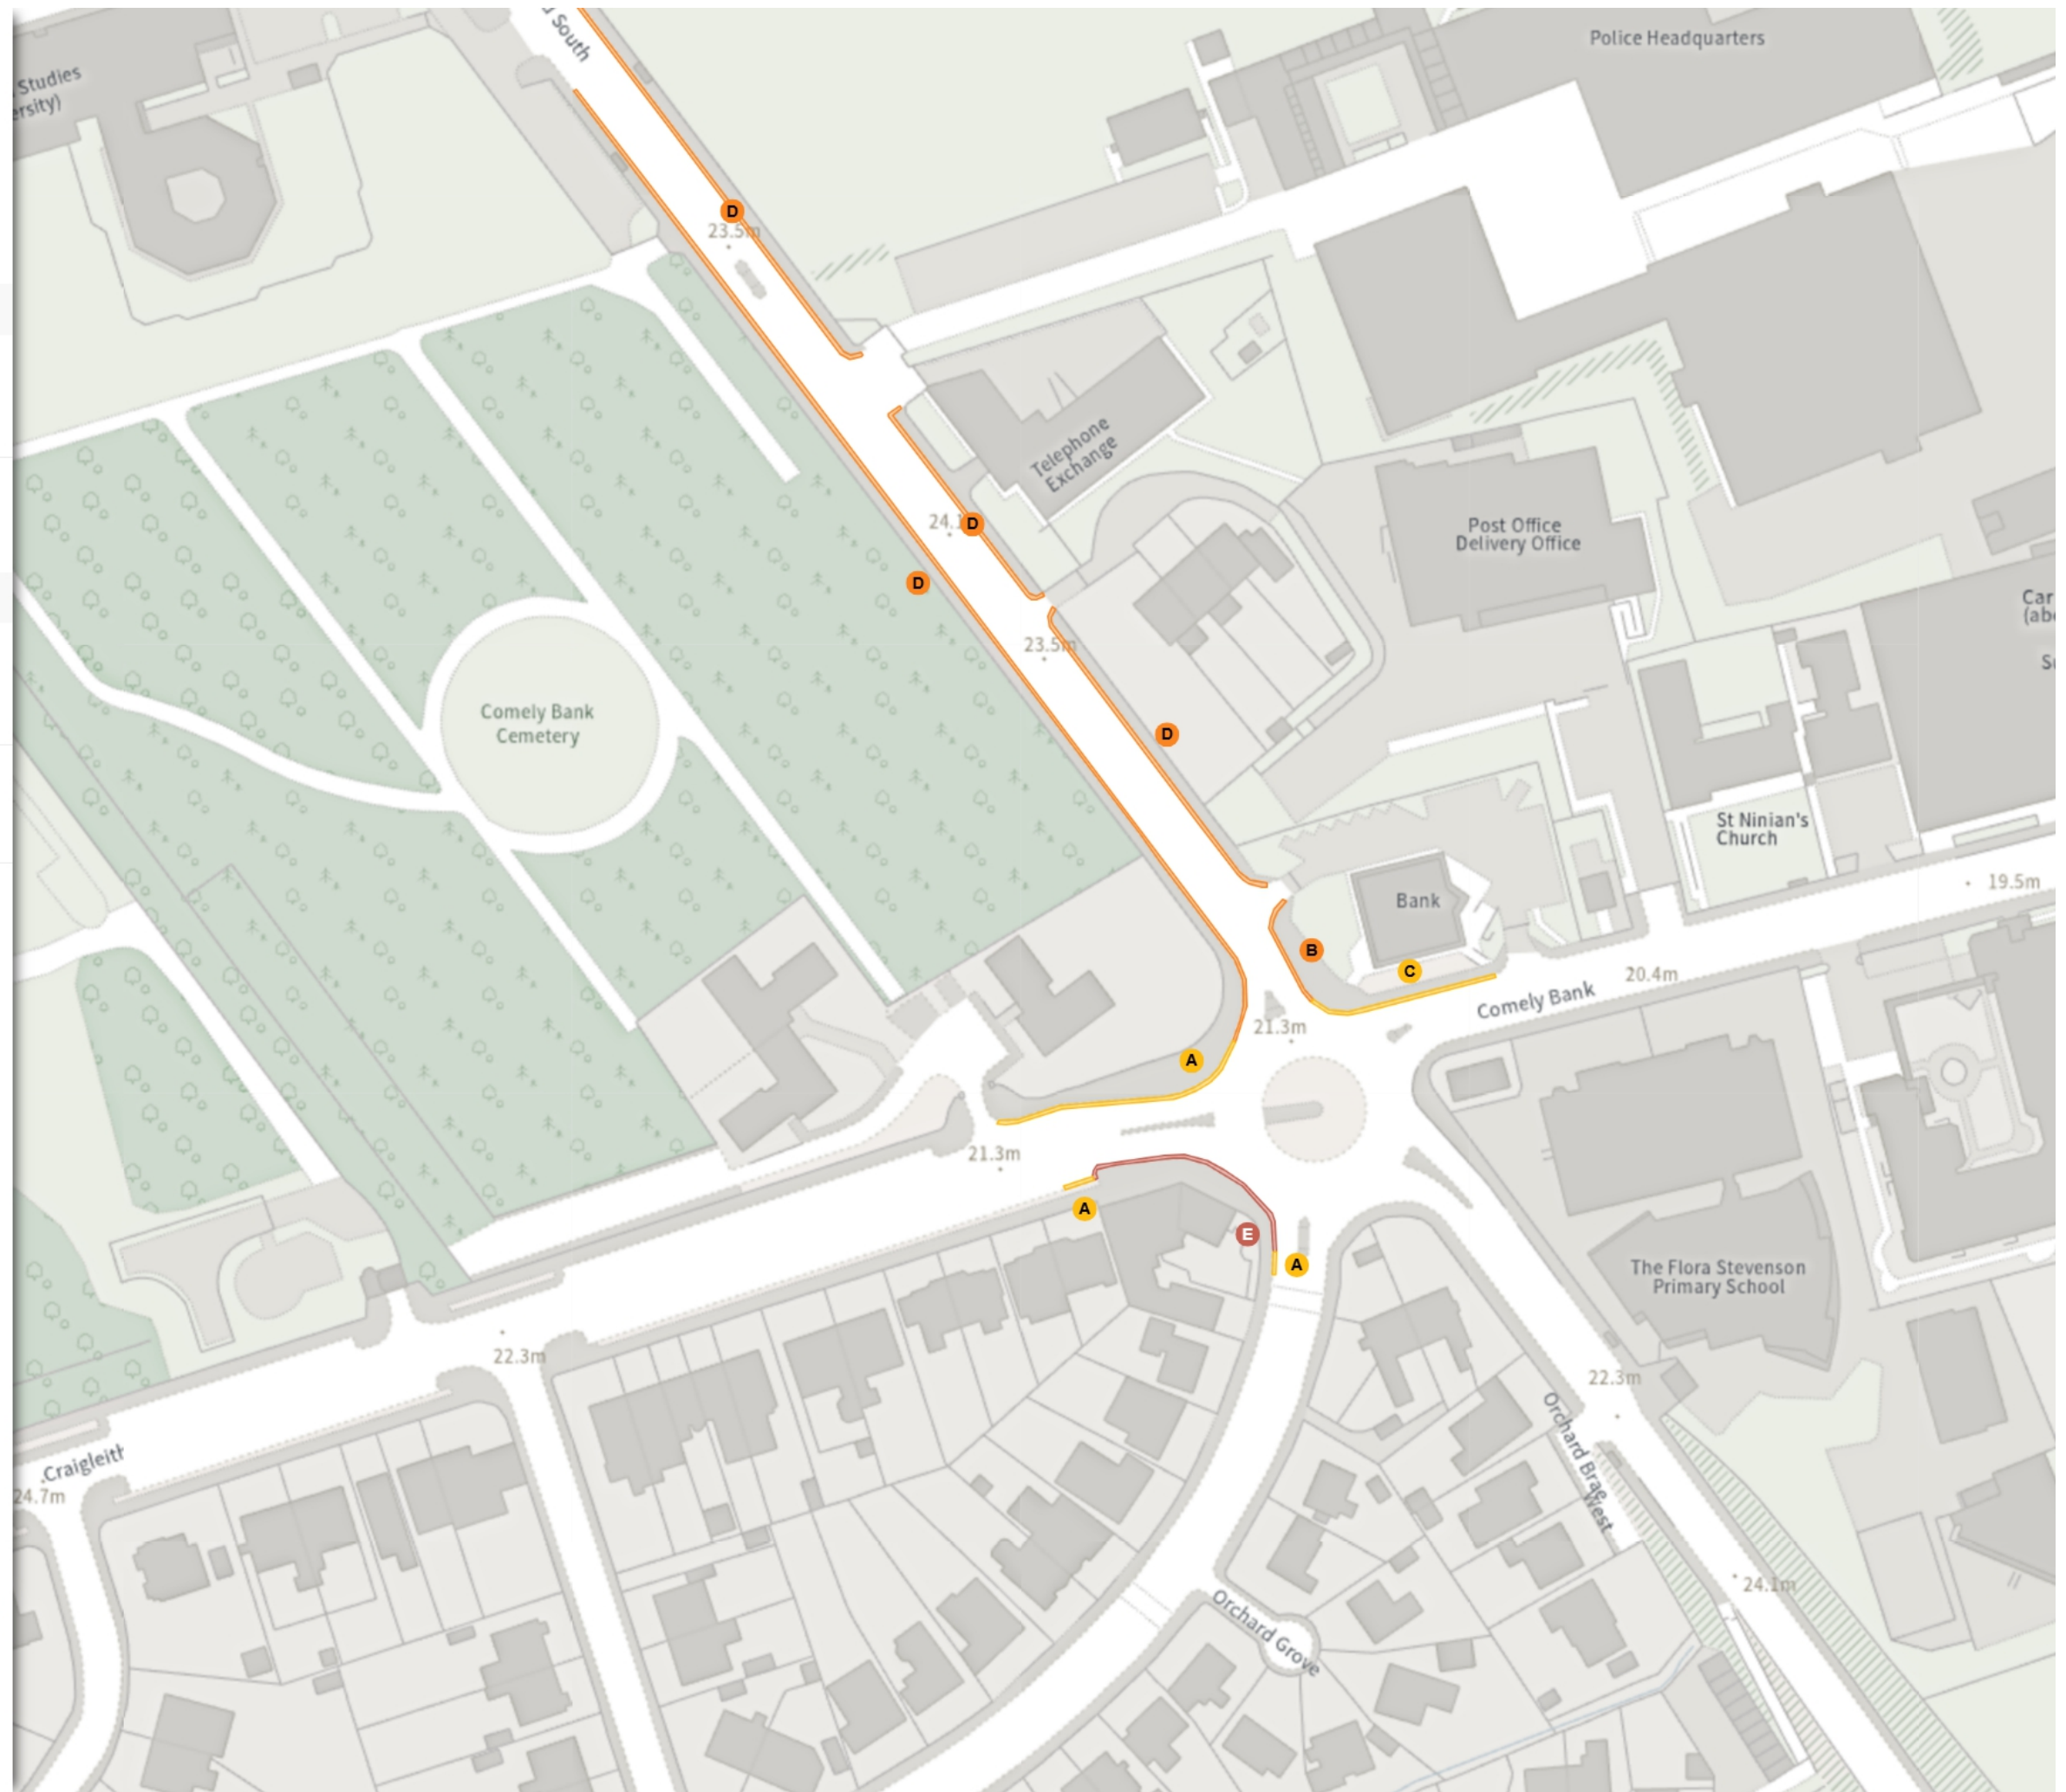

CO/26/02

Map 13 of 15 Made 13/04/26

ADDED

- No waiting
- A Mon-Fri 08:30-17:30
- No waiting at any time
- B At all times

MODIFIED

- No waiting
- C Mon-Fri 08:30-17:30
- No waiting at any time
- D At all times
- Shared
- E No waiting at any time
At all times
- F No loading at any time
At all times