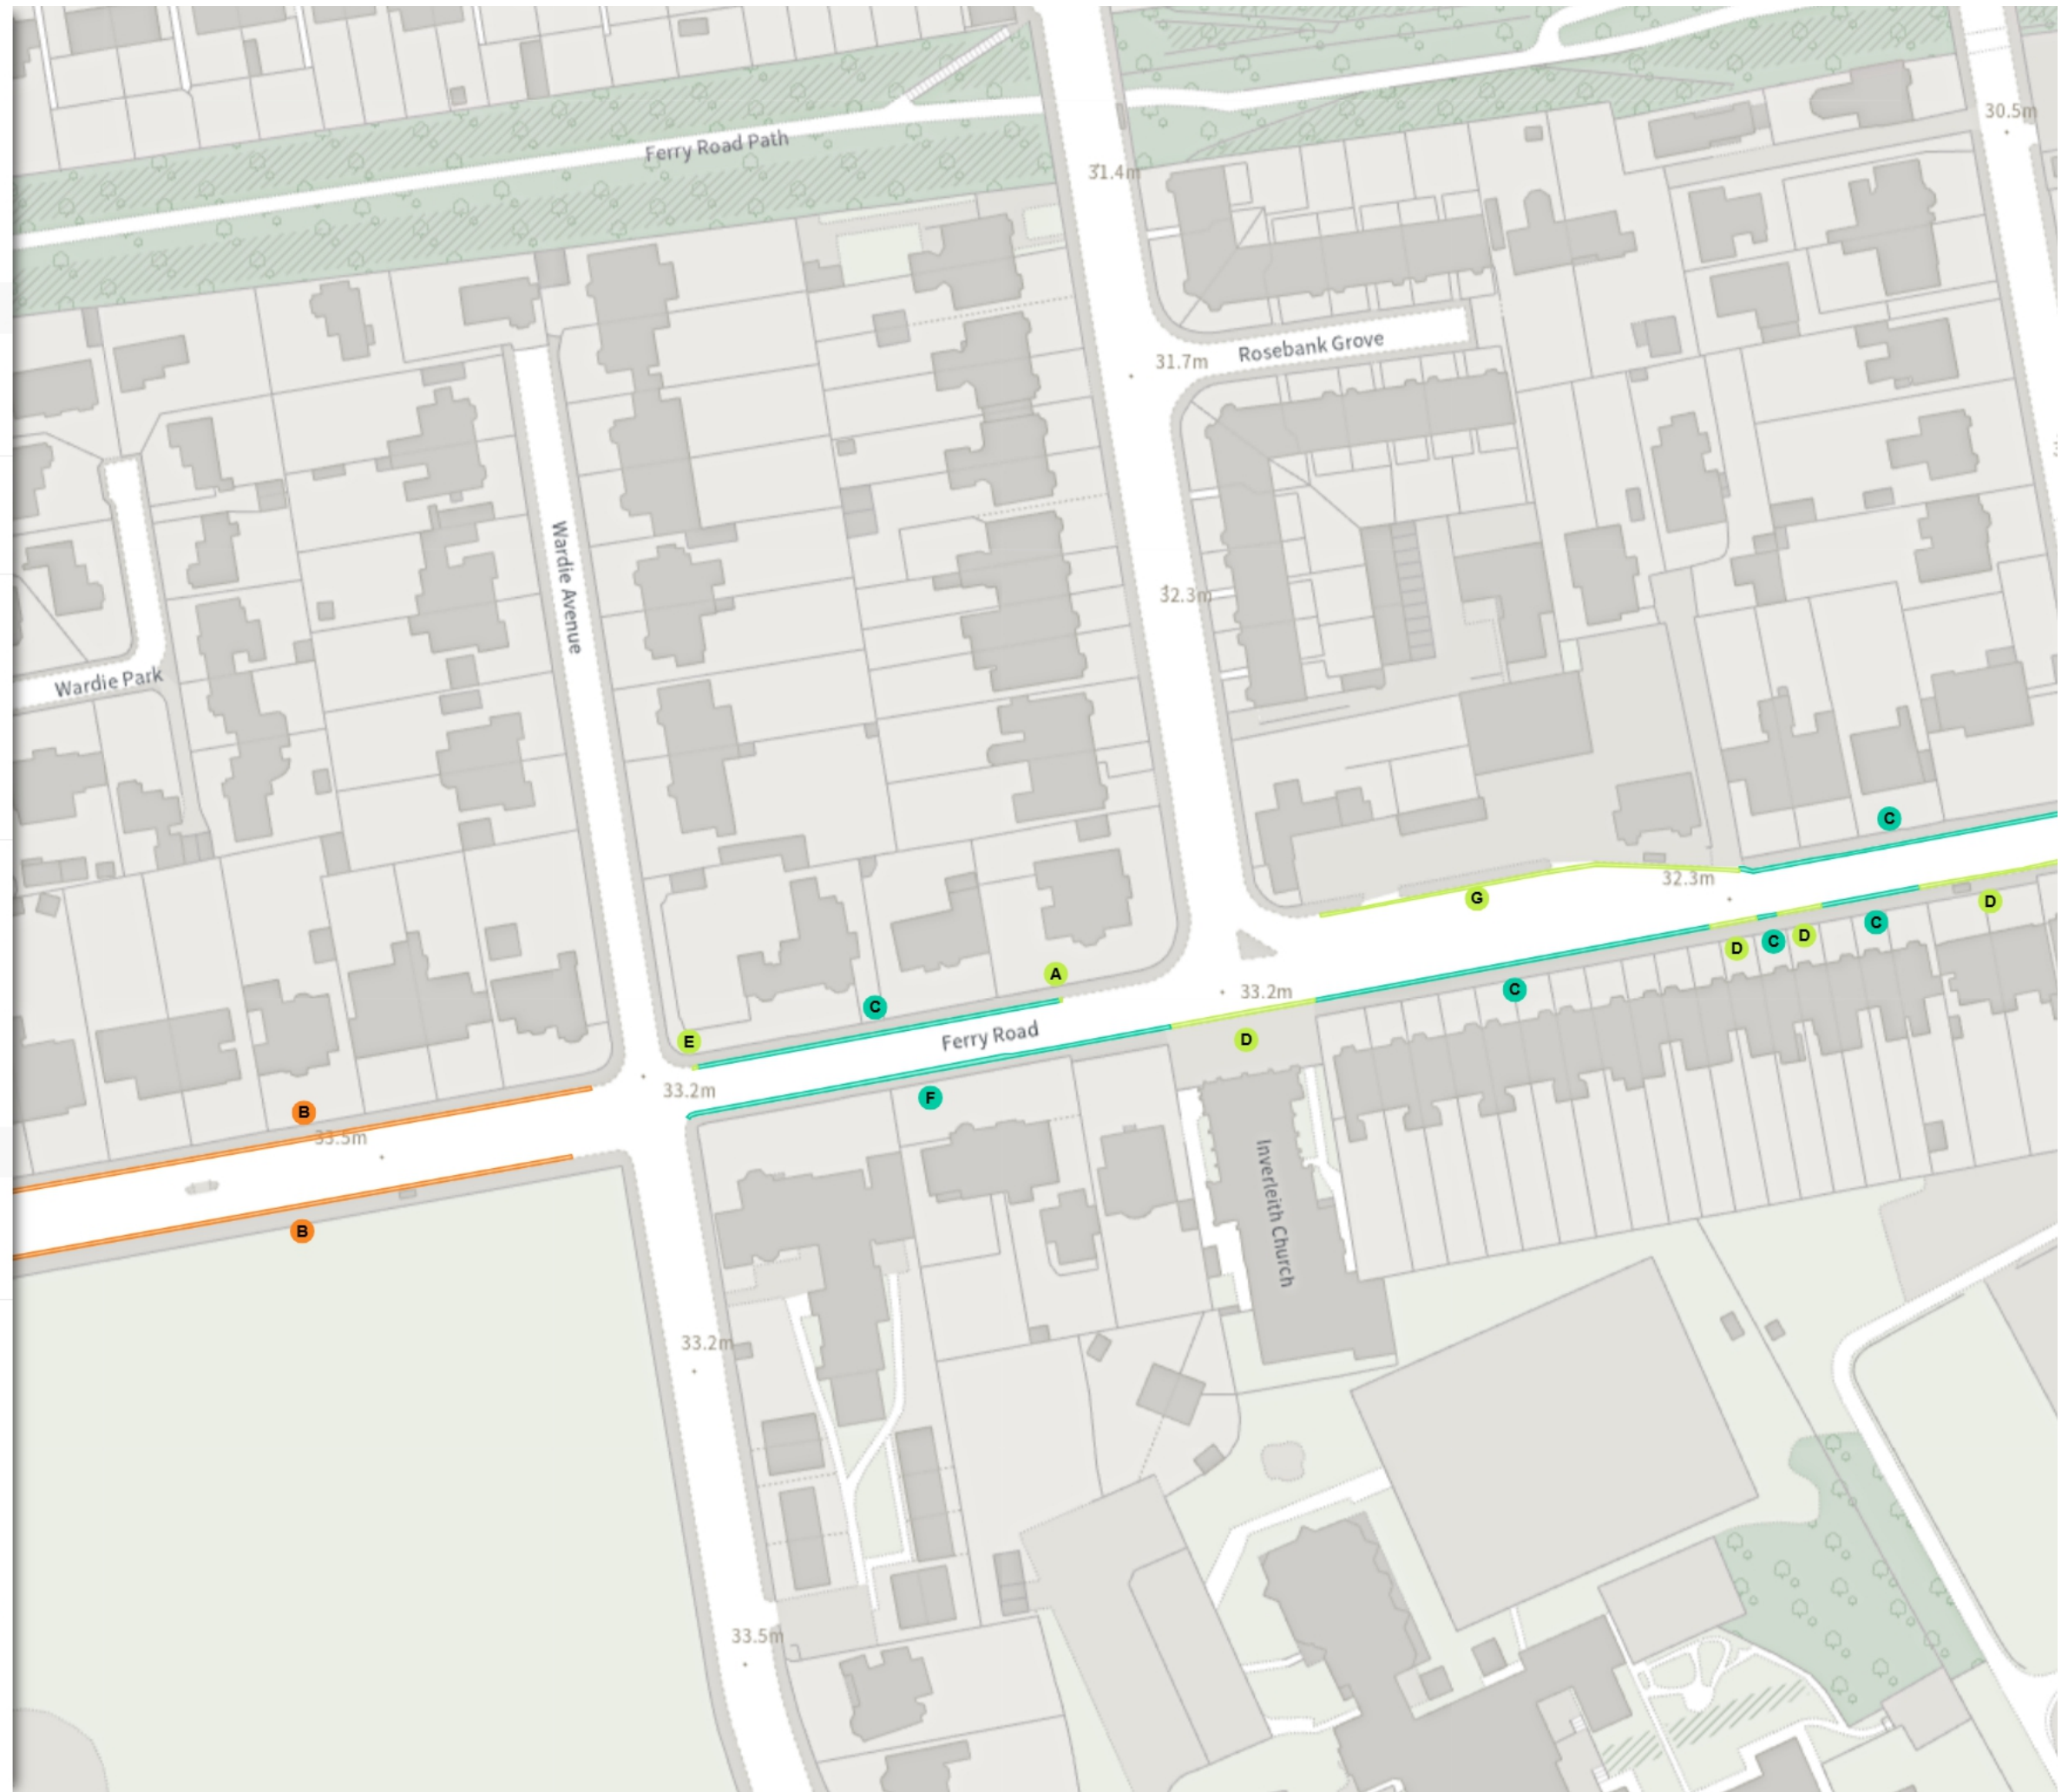

CO/26/02

Map 6a of 15 Made 13/04/26

ADDED

No loading
A Mon-Fri 08:00-09:15 16:30-18:00

No waiting at any time
B At all times

Shared
C No waiting at any time
At all times

No loading
Mon-Fri 08:00-09:15 16:30-18:00

Shared
D No waiting
Mon-Fri 08:00-18:00
Sat 08:00-13:30

No loading
Mon-Fri 08:00-09:15 16:30-18:00

MODIFIED

No loading
E Mon-Fri 08:00-09:15 16:30-18:00

Scale: 1:1250 0 20 40 60m

NW 324086.514, 676161.452 SE 324470.734, 675813.816

© Crown copyright and database rights 2026 Ordnance Survey.
You are not permitted to copy, sub-license, distribute or sell any of this data to third parties in any form. Licence number 100023420