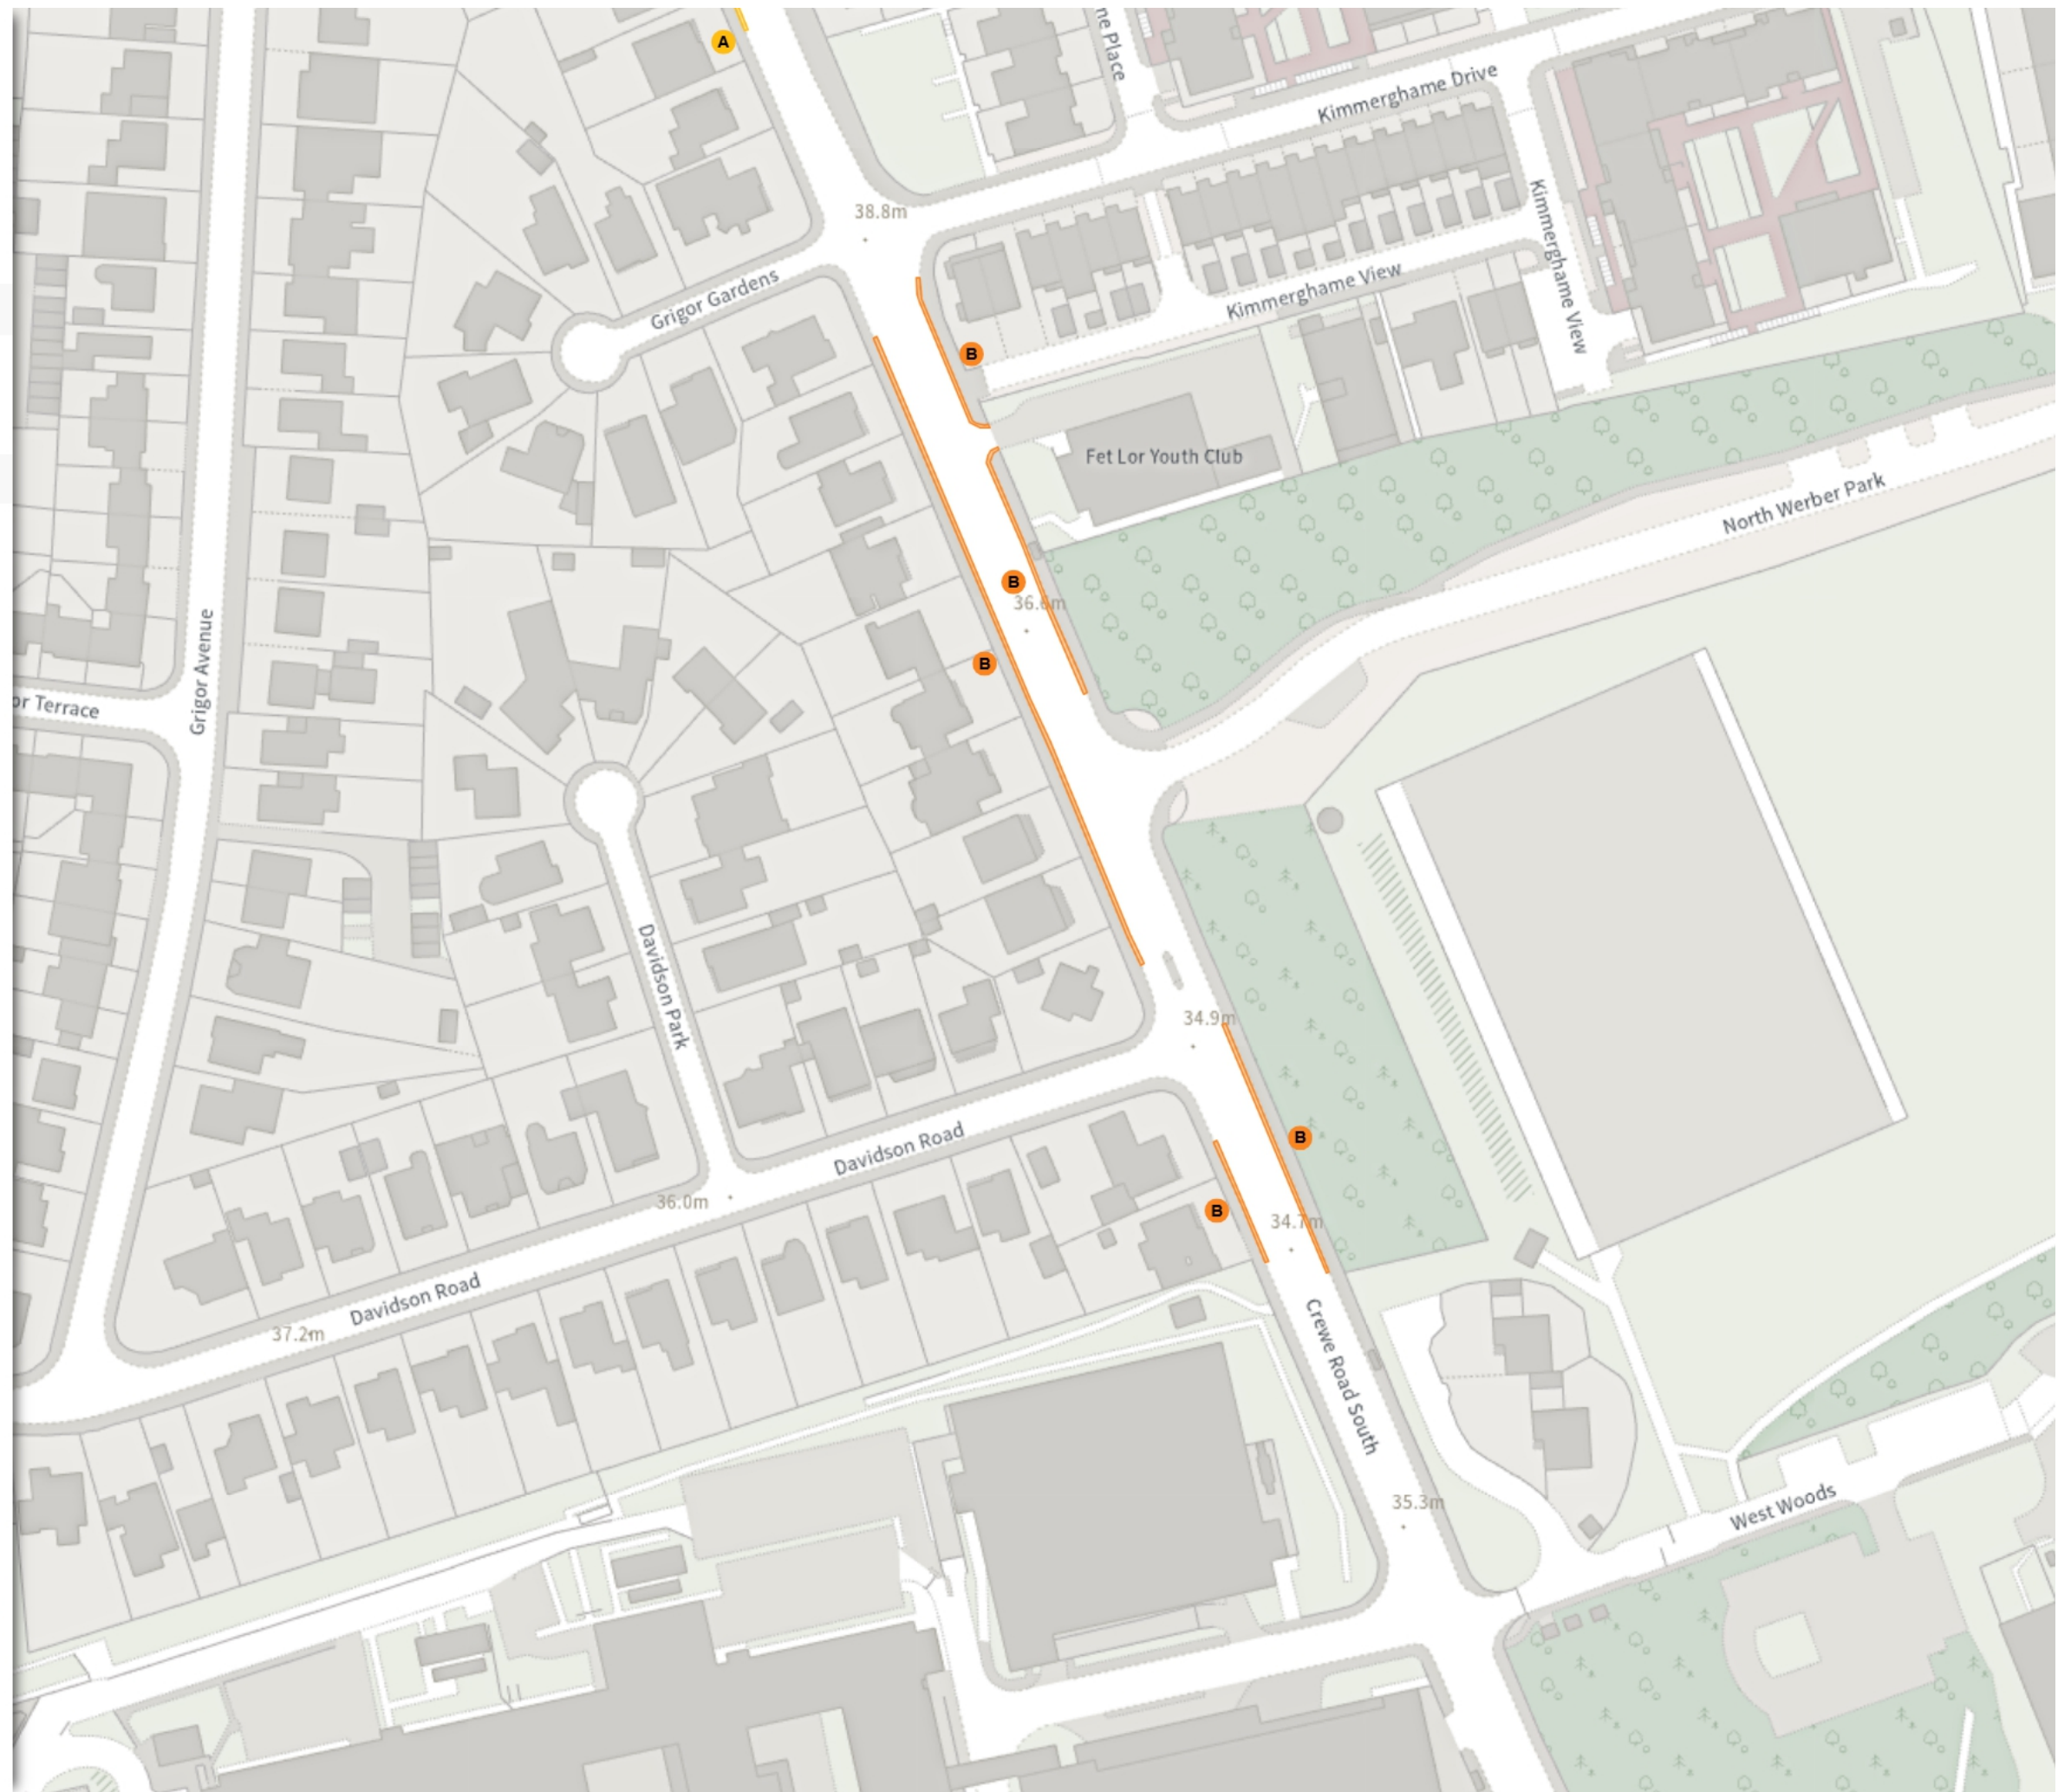

CO/26/02

Map 10 of 15 Made 13/04/26

ADDED

- No waiting
- A Mon-Fri 08:30-17:30

MODIFIED

- No waiting at any time
- B At all times

Scale: 1:1250 0 20 40 60m

NW 322890.621, 675507.08 SE 323274.807, 675159.284