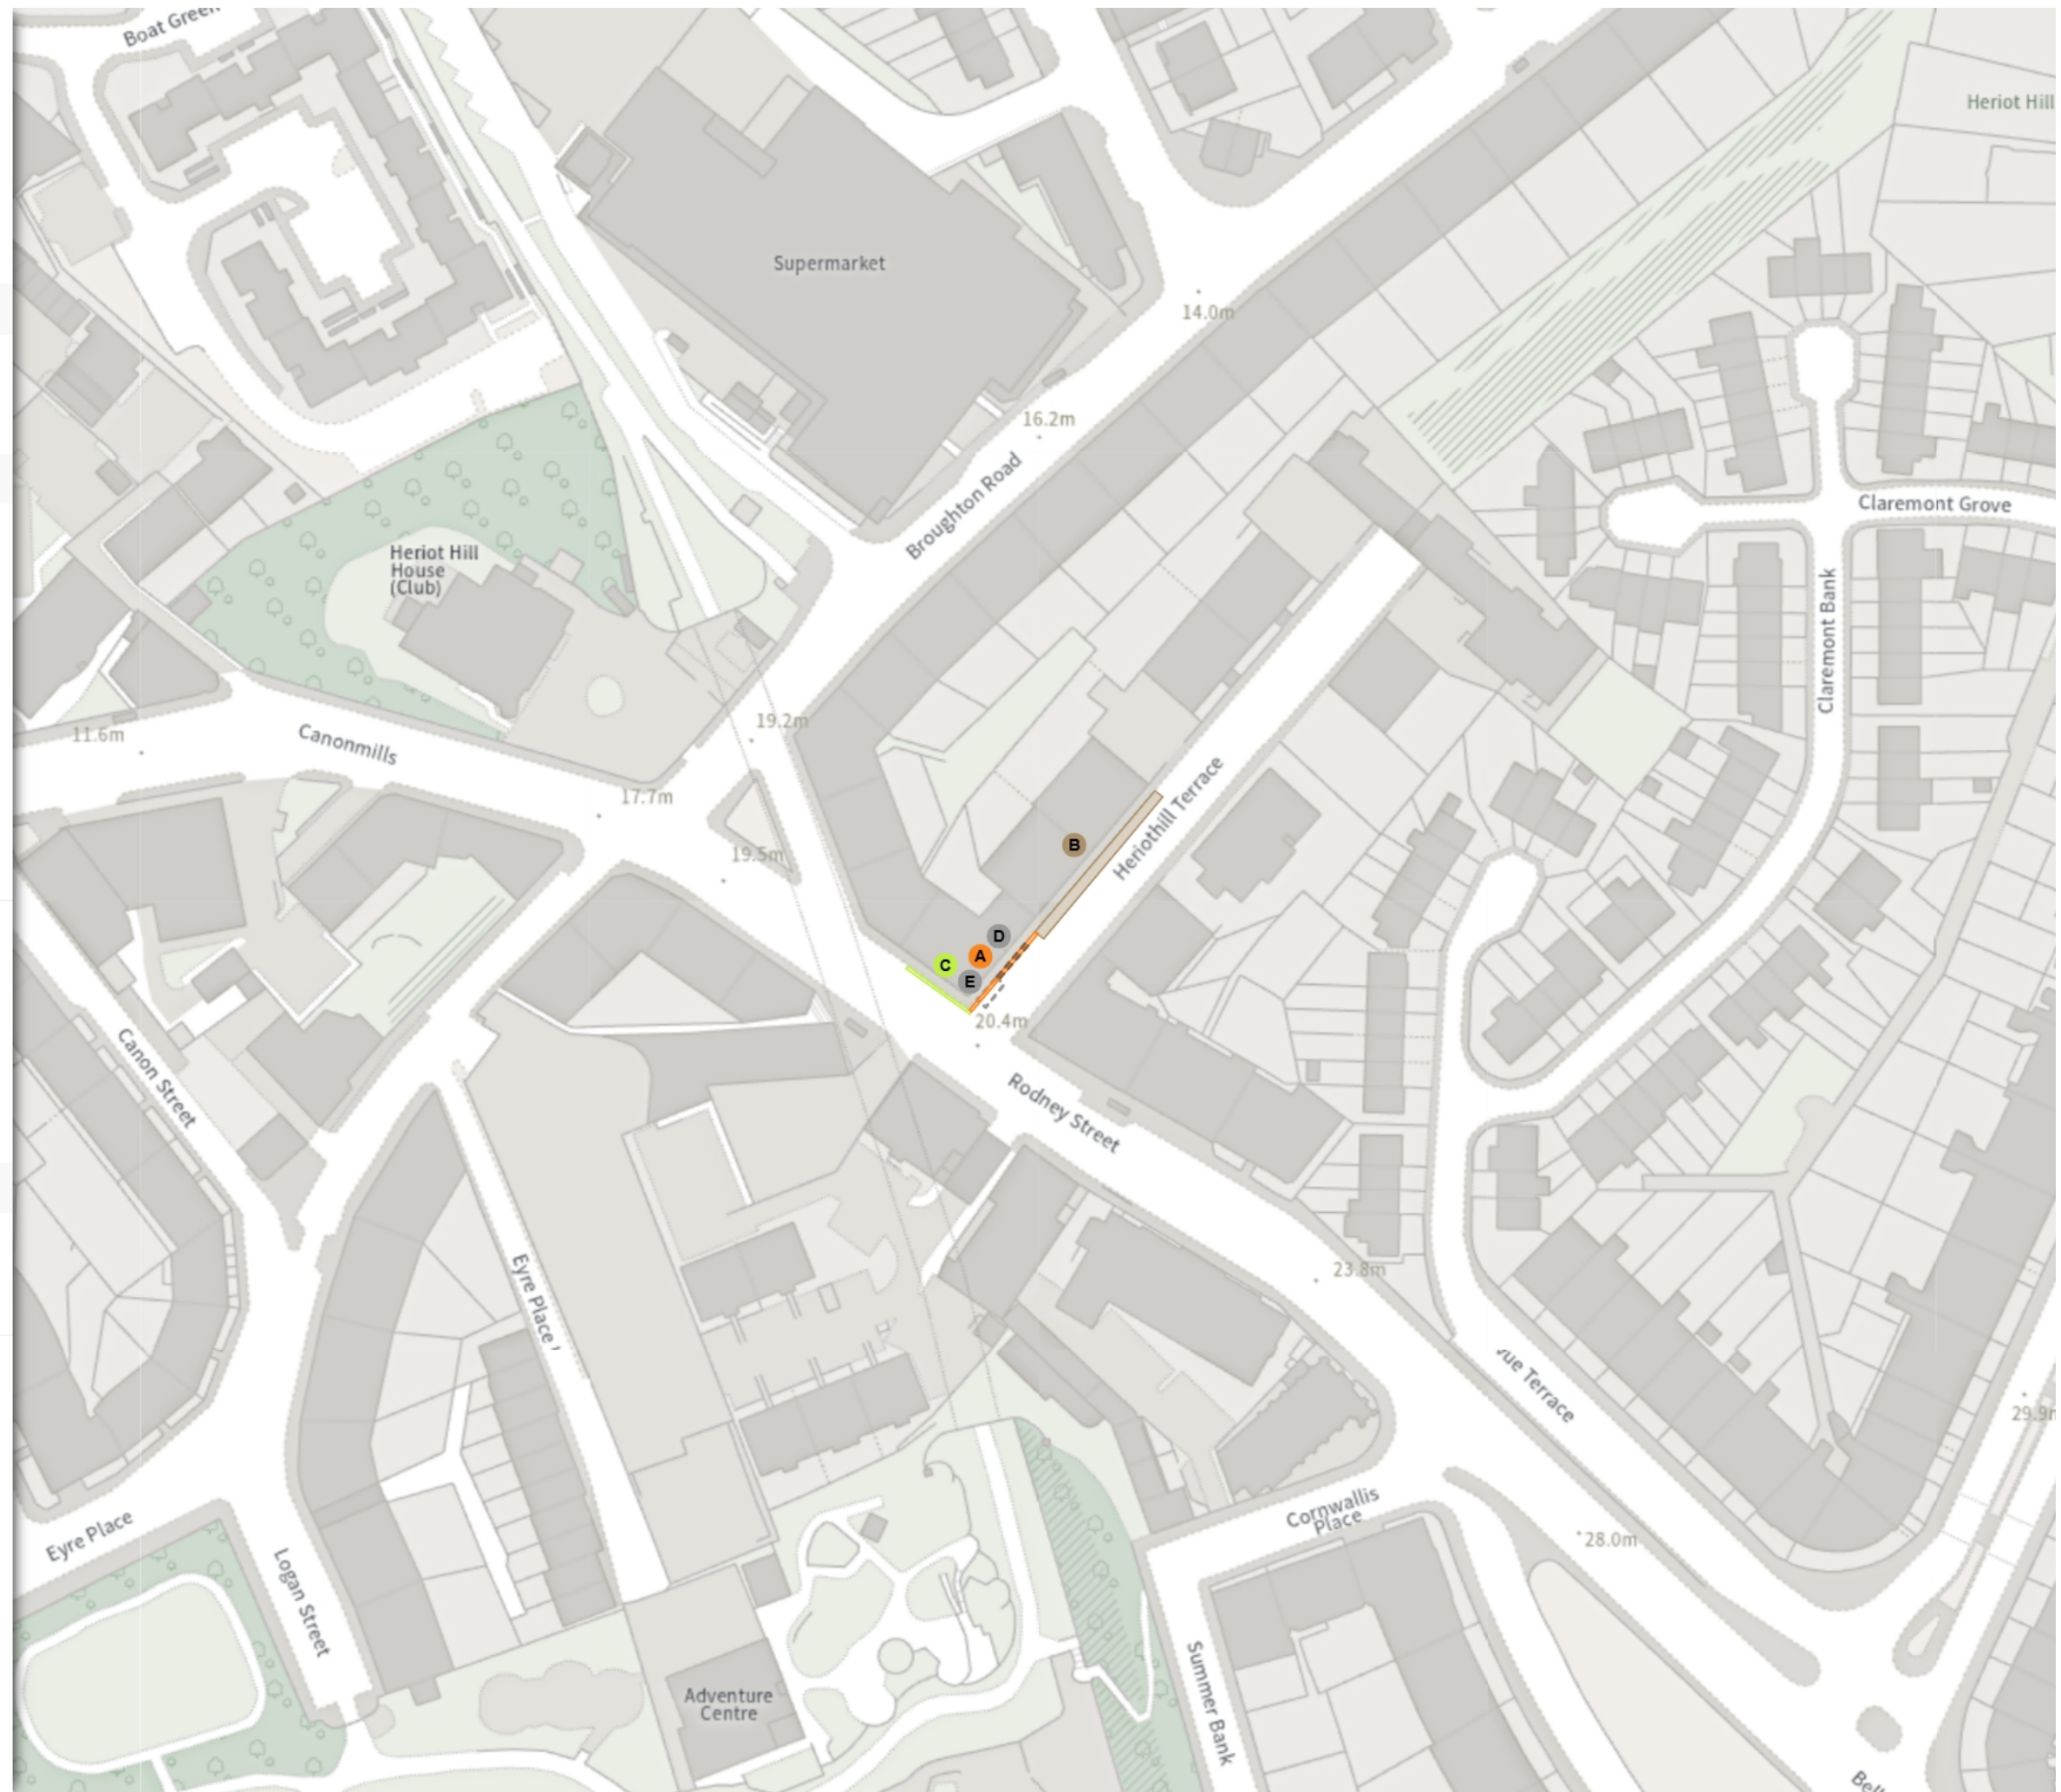

C No loading

Mon-Fri 08:00-09:15 16:30-18:30

REMOVED

No waiting at any time

D At all times

Scale: 1:1250 0 20 40 60m

NW 325262.717, 675181.004 SE 325647.118, 674833.398

© Crown copyright and database rights 2026 Ordnance Survey. You are not permitted to copy, sub-license, distribute or sell any of this data to third parties in any form. Licence number 100023420