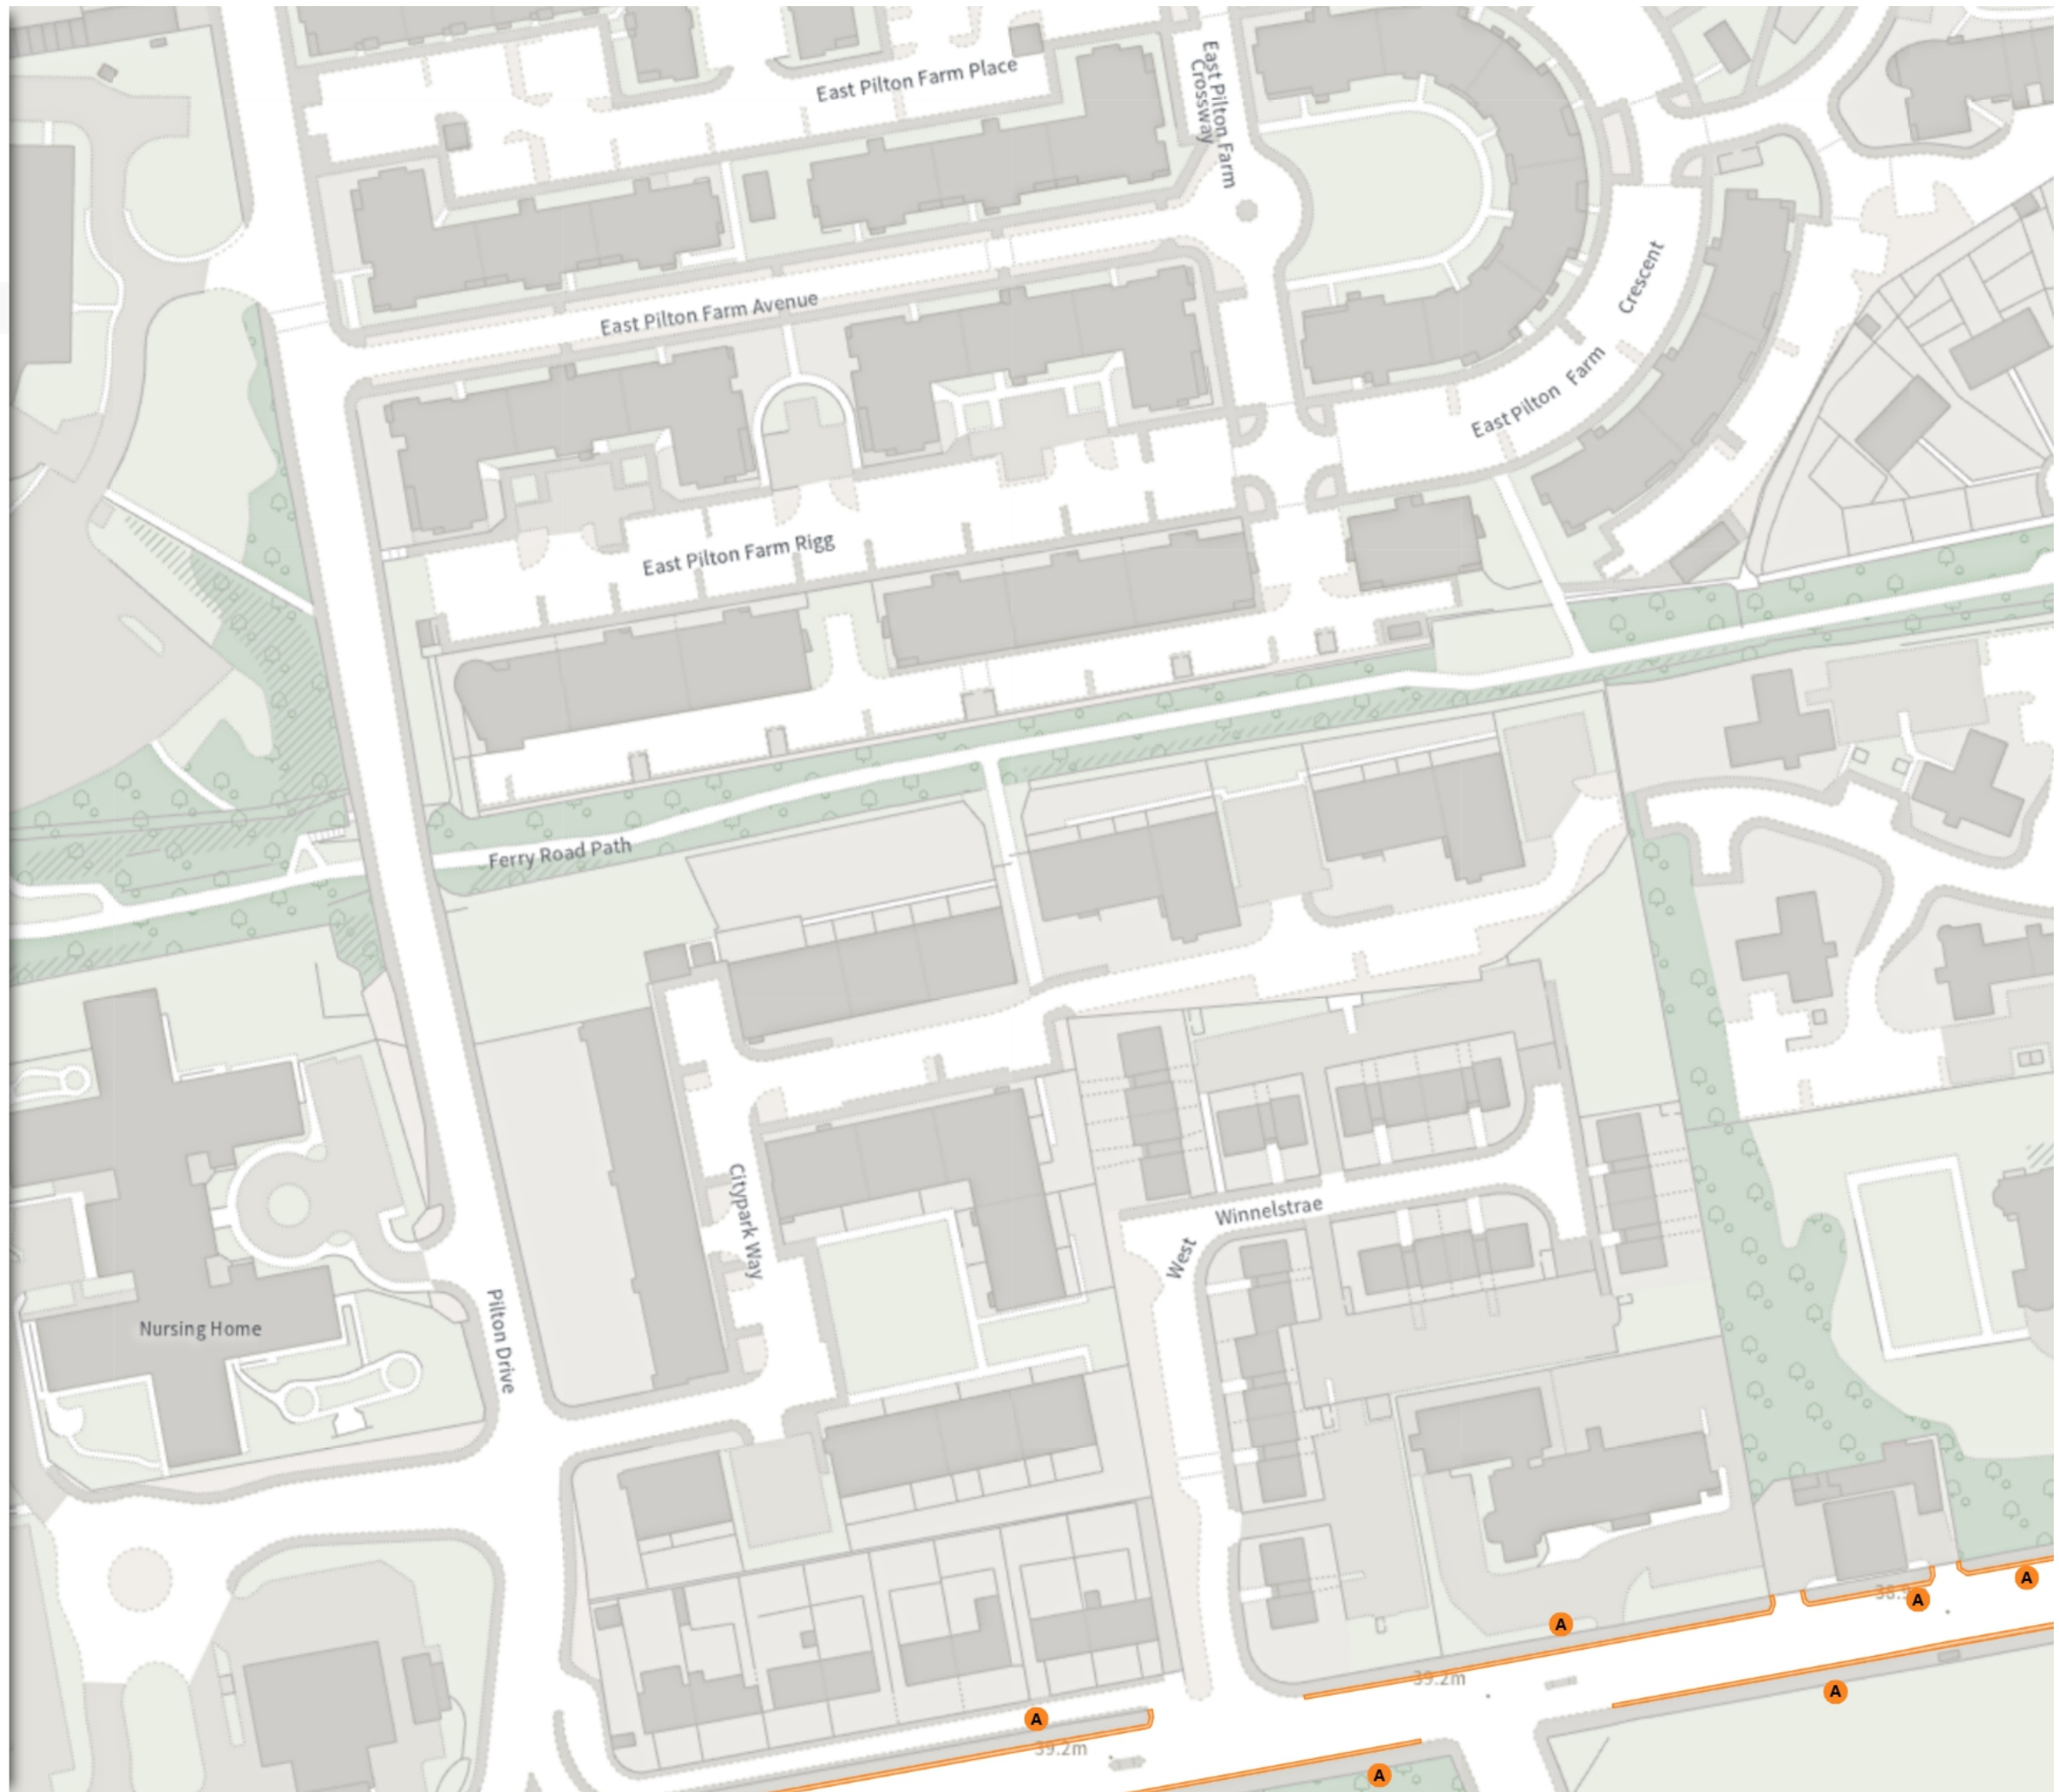

CO/26/02

Map 4 of 15 Made 13/04/26

ADDED

No waiting at any time

At all times

Scale: 1:1250 0 20 40 60m

NW 323312.654, 676175.159 SE 323696.812, 675827.454

© Crown copyright and database rights 2026 Ordnance Survey.
You are not permitted to copy, sub-license, distribute or sell any of this data to third parties in any form. Licence number 100023420