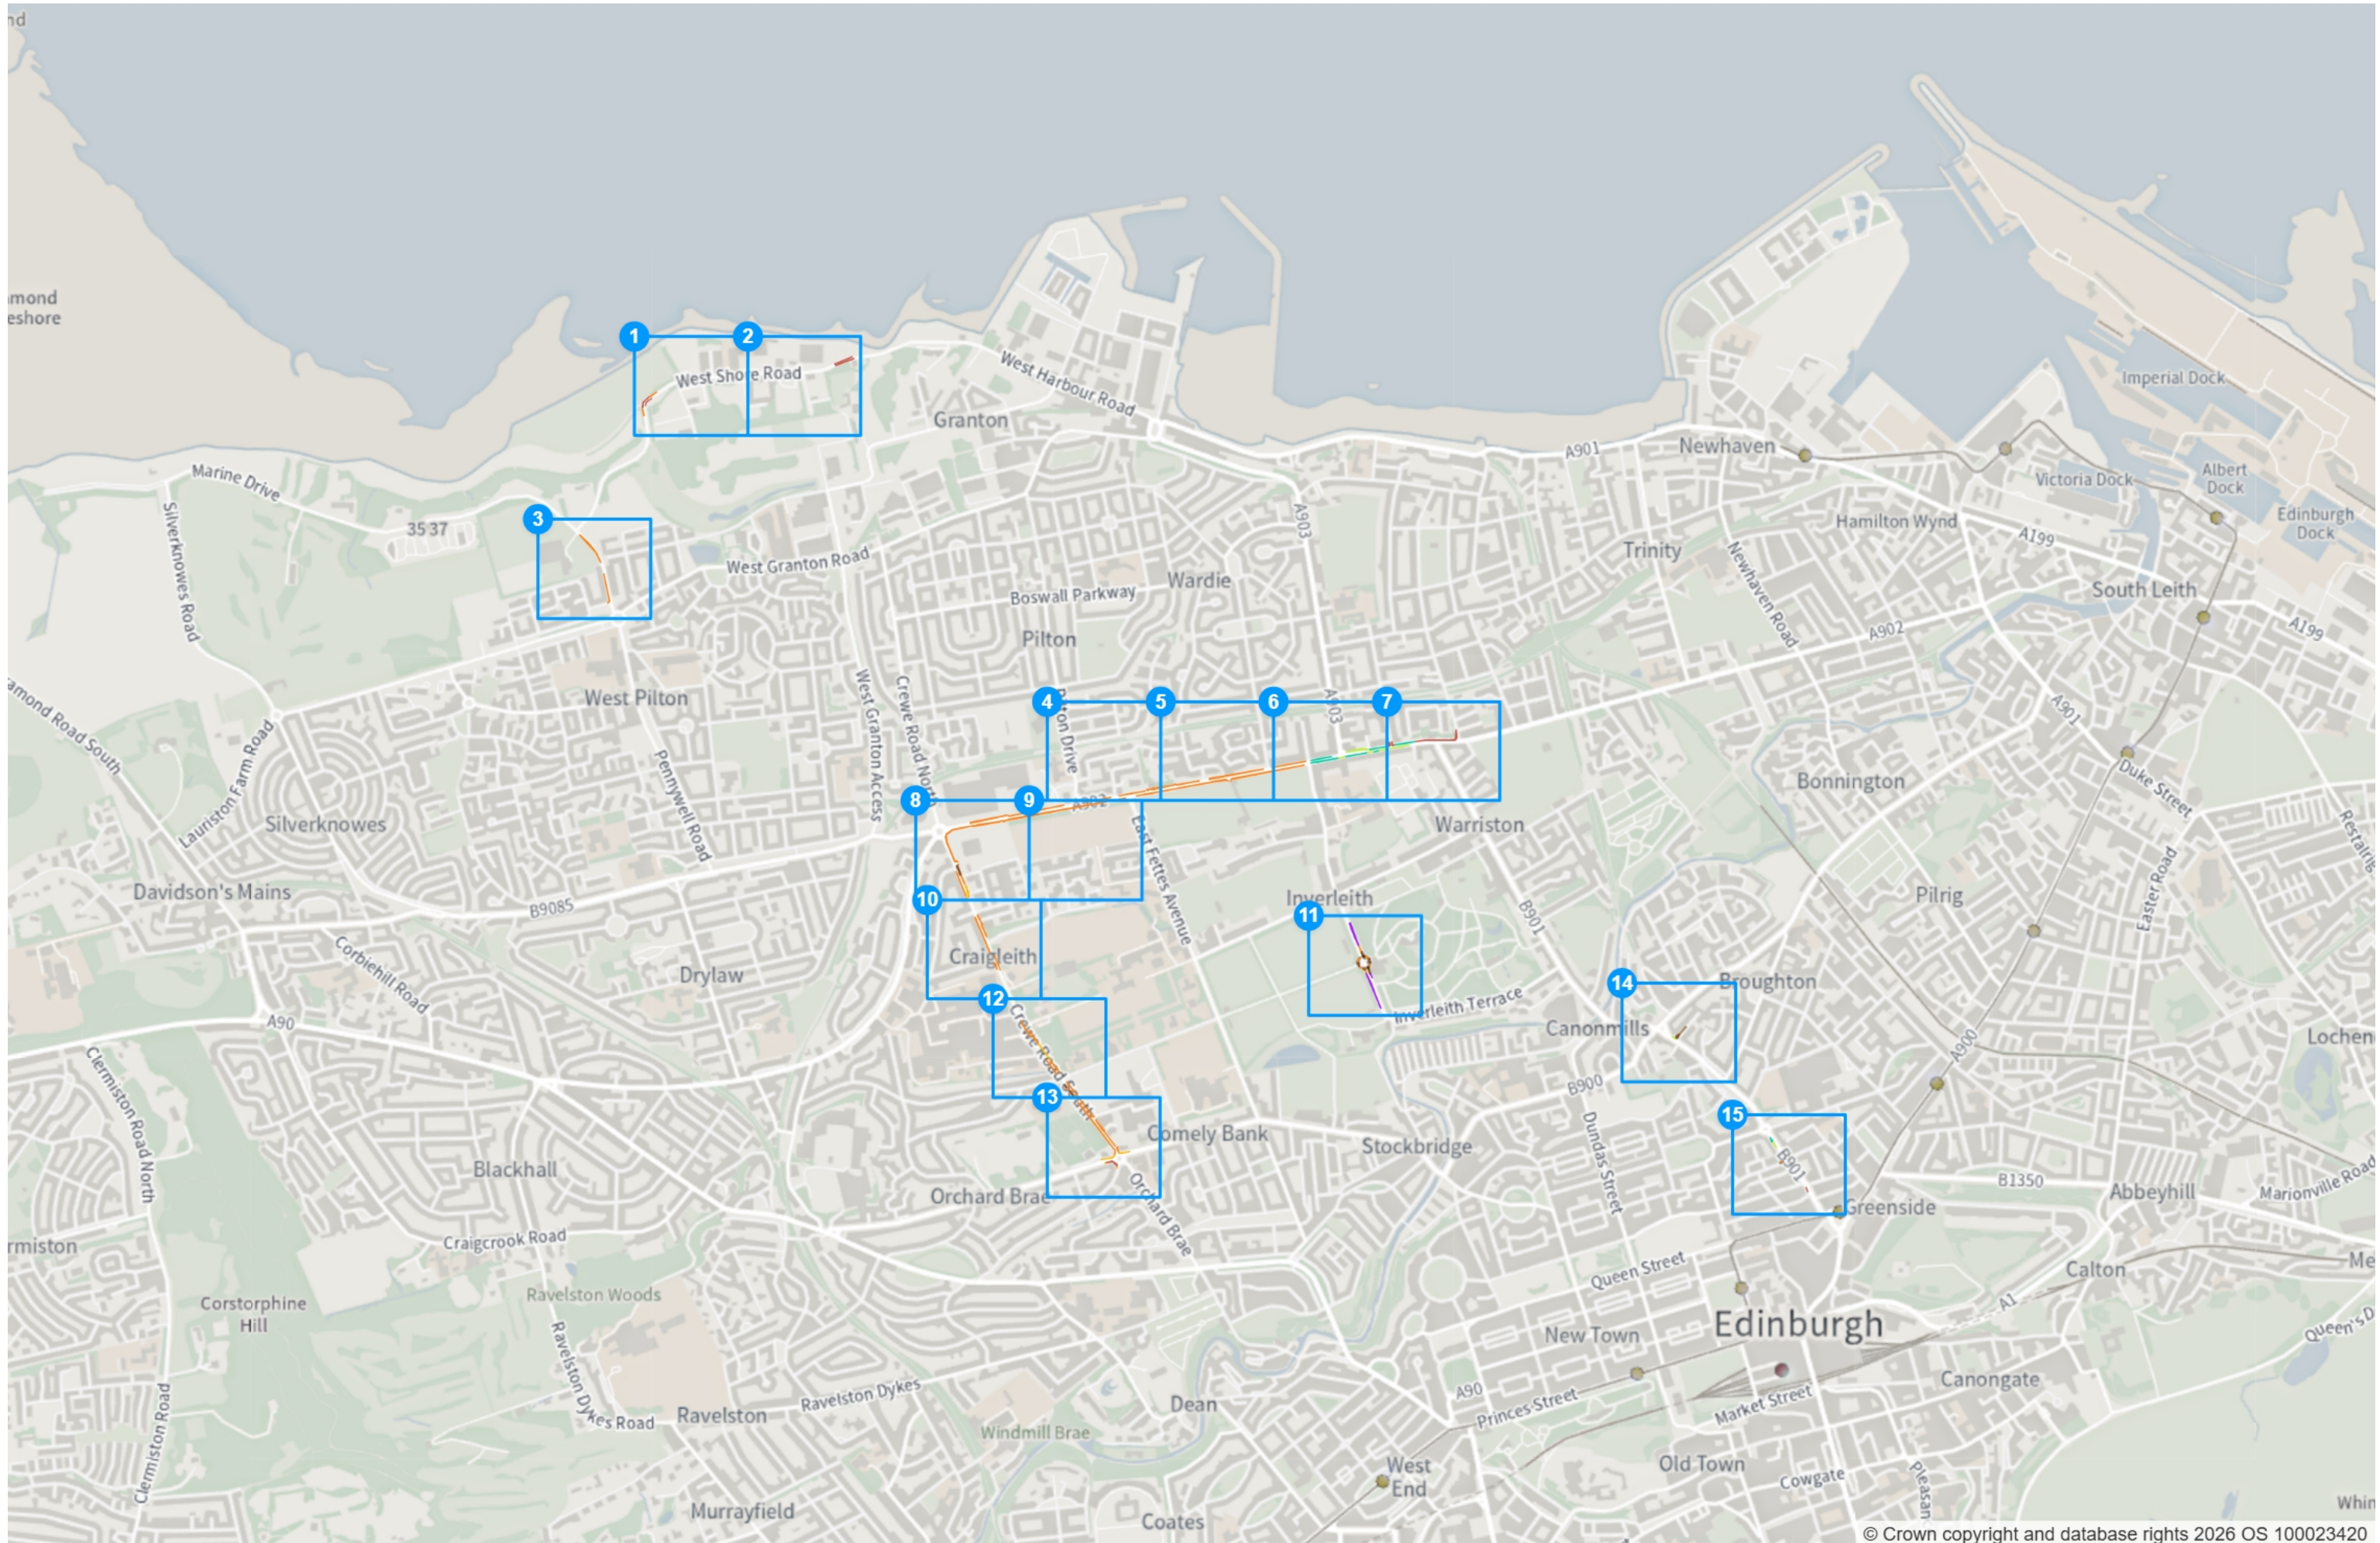

The map tiles show changes of the following types: **Additions, Modifications or Removals.**

Additions and modifications are shown in solid colours, like this:

The reference letter (“G” and “L” in this example) corresponds with the key on the left side of the map tile. That key will explain what restriction is being added or modified.

Removals are shown as a dotted outline, like this:

In this case a bay (referenced “AC”) is being removed and a yellow line introduced. The reference letter will correspond with the key, and the key will explain what type of restriction is being removed by the proposal.

Additions and Removals.

Sometimes, an existing restriction will be replaced by a different restriction. In such cases, the map tile will show both the removal and the addition:

In this case yellow line (“Z”) is being removed and replaced with a different type of yellow line (“H”). The key will explain both the existing and proposed restrictions.

Static Order Guide

Map page indicator

Shows current map number against total and indicates if the legend is split over multiple pages eg. 2a, 2b, 2c

Change type

Indicates whether restrictions have been Added, Modified or Removed