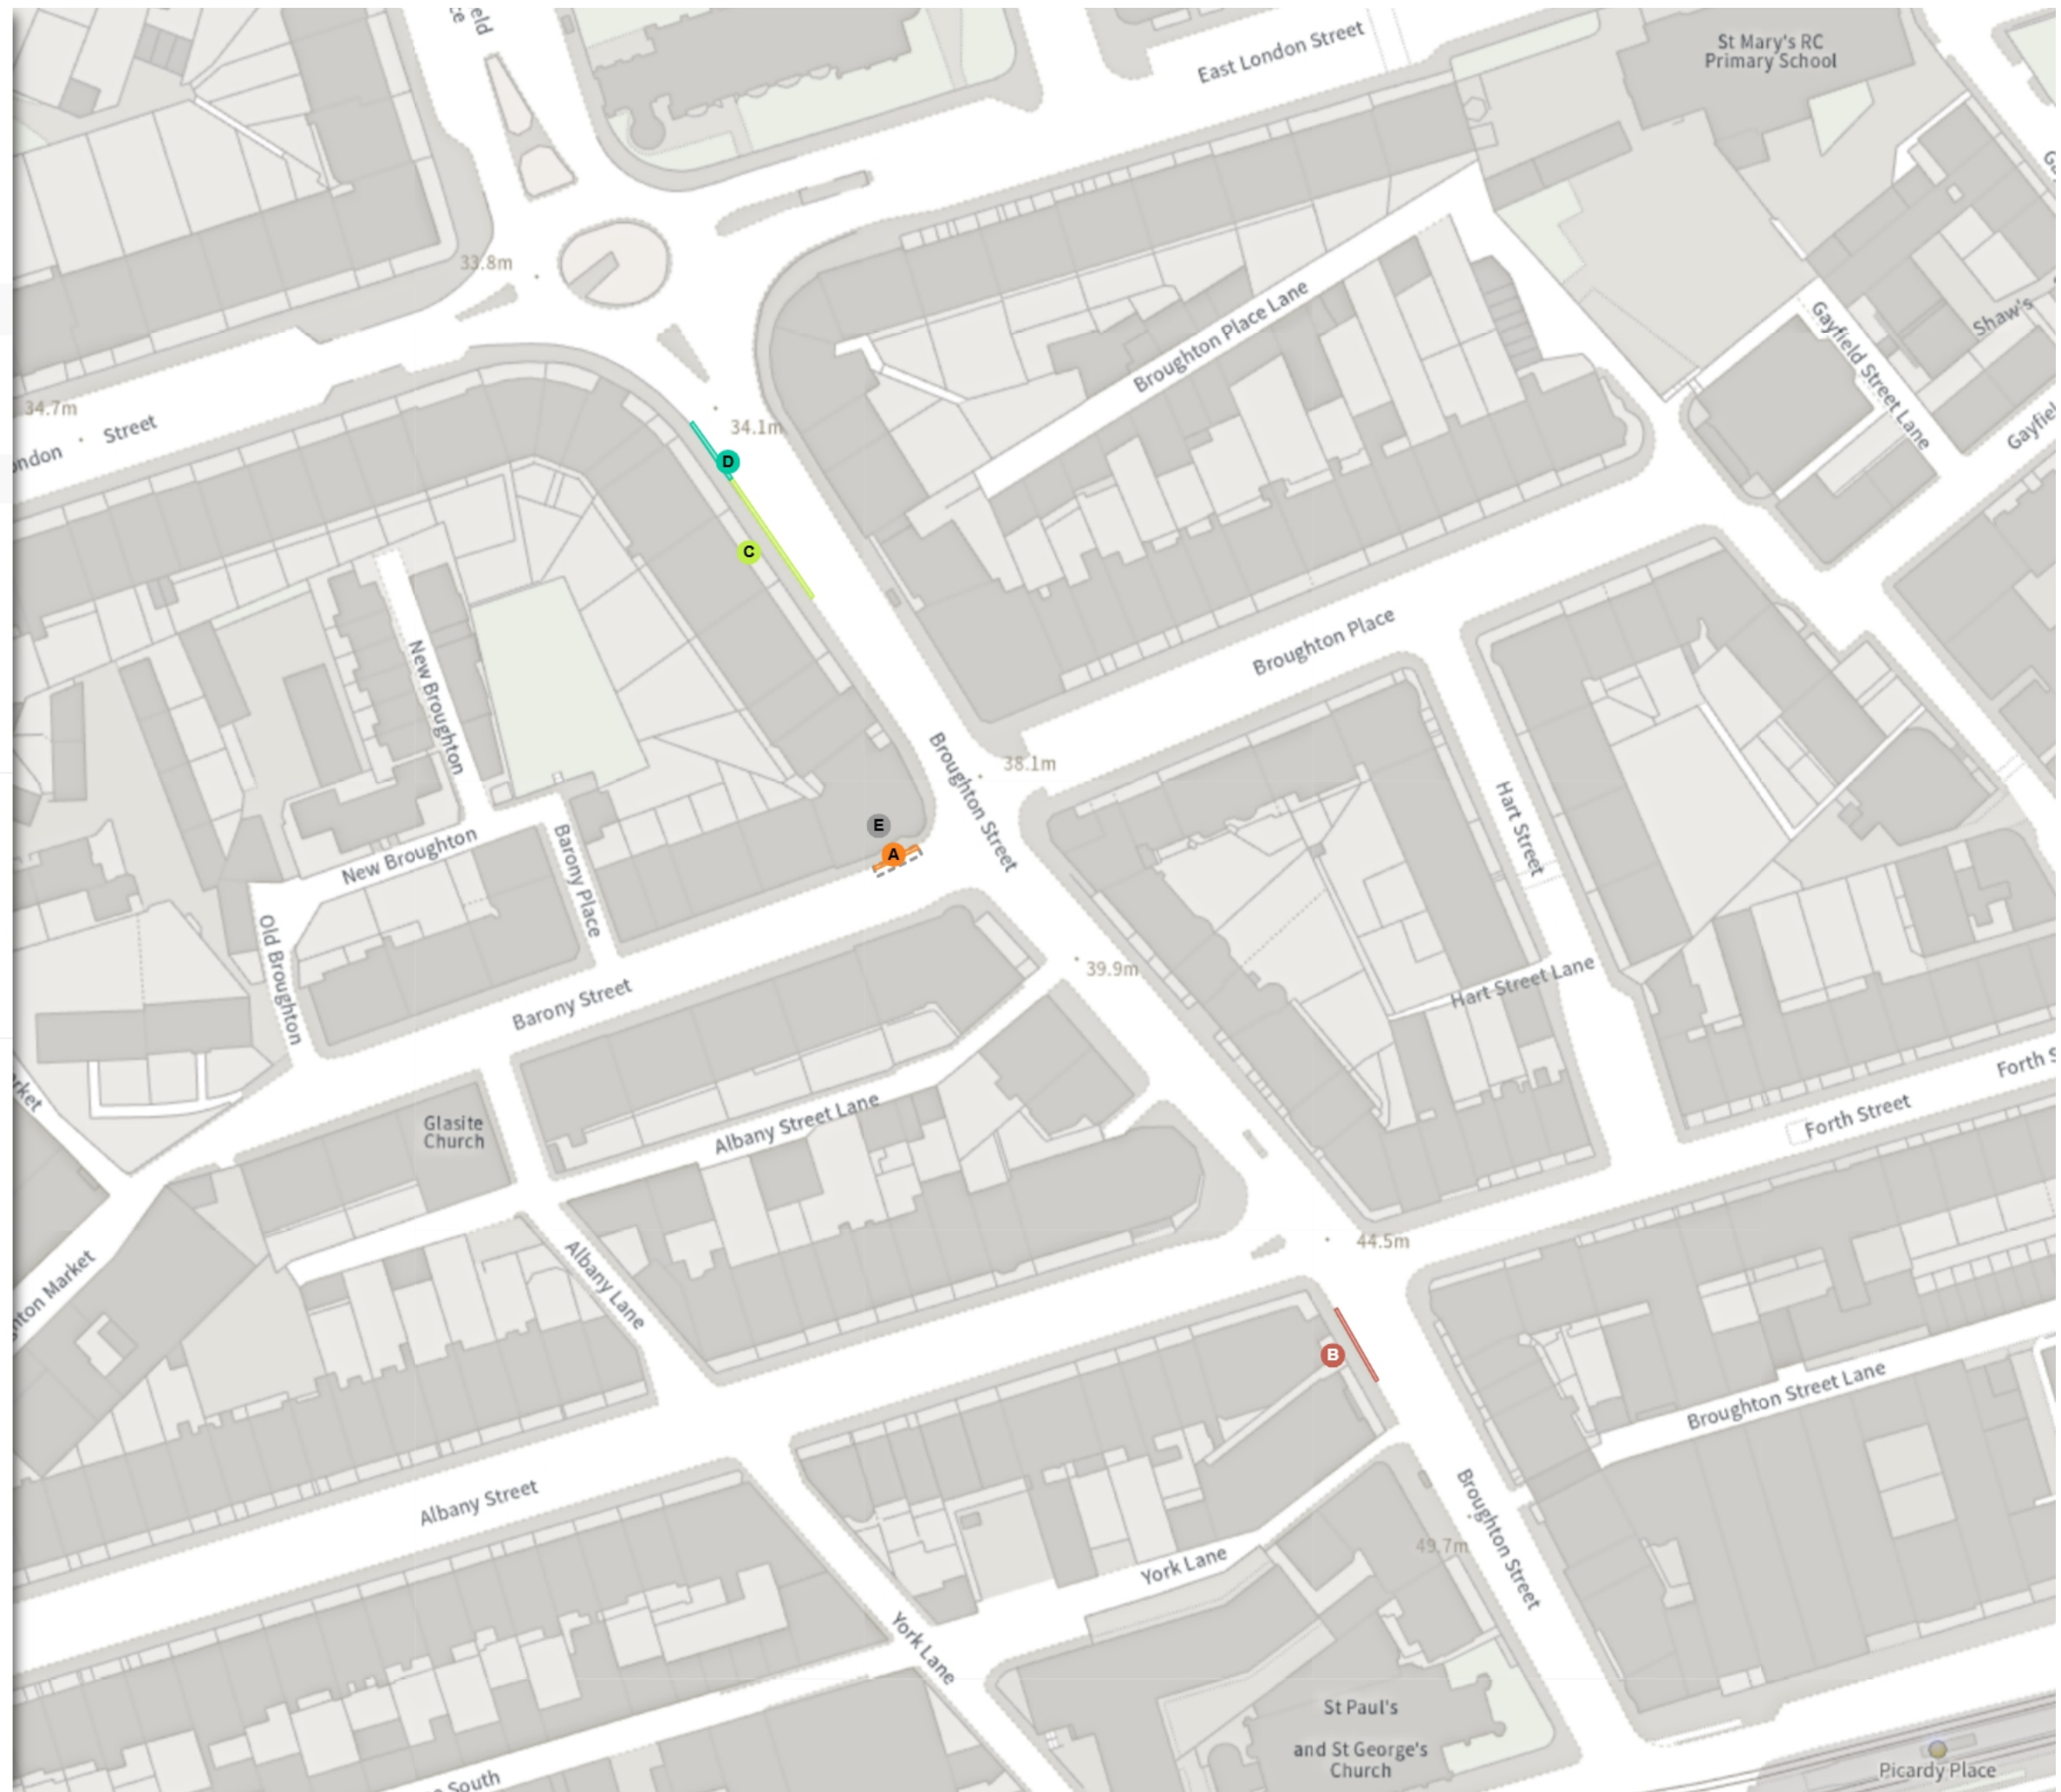

Shared

D No waiting at any time

At all times

D No loading

Mon-Fri 08:00-09:15 16:30-18:30

Scale: 1:1250 0 20 40 60m

NW 325631.158, 674723.86 SE 326015.63, 674376.253

© Crown copyright and database rights 2026 Ordnance Survey. You are not permitted to copy, sub-license, distribute or sell any of this data to third parties in any form. Licence number 100023420