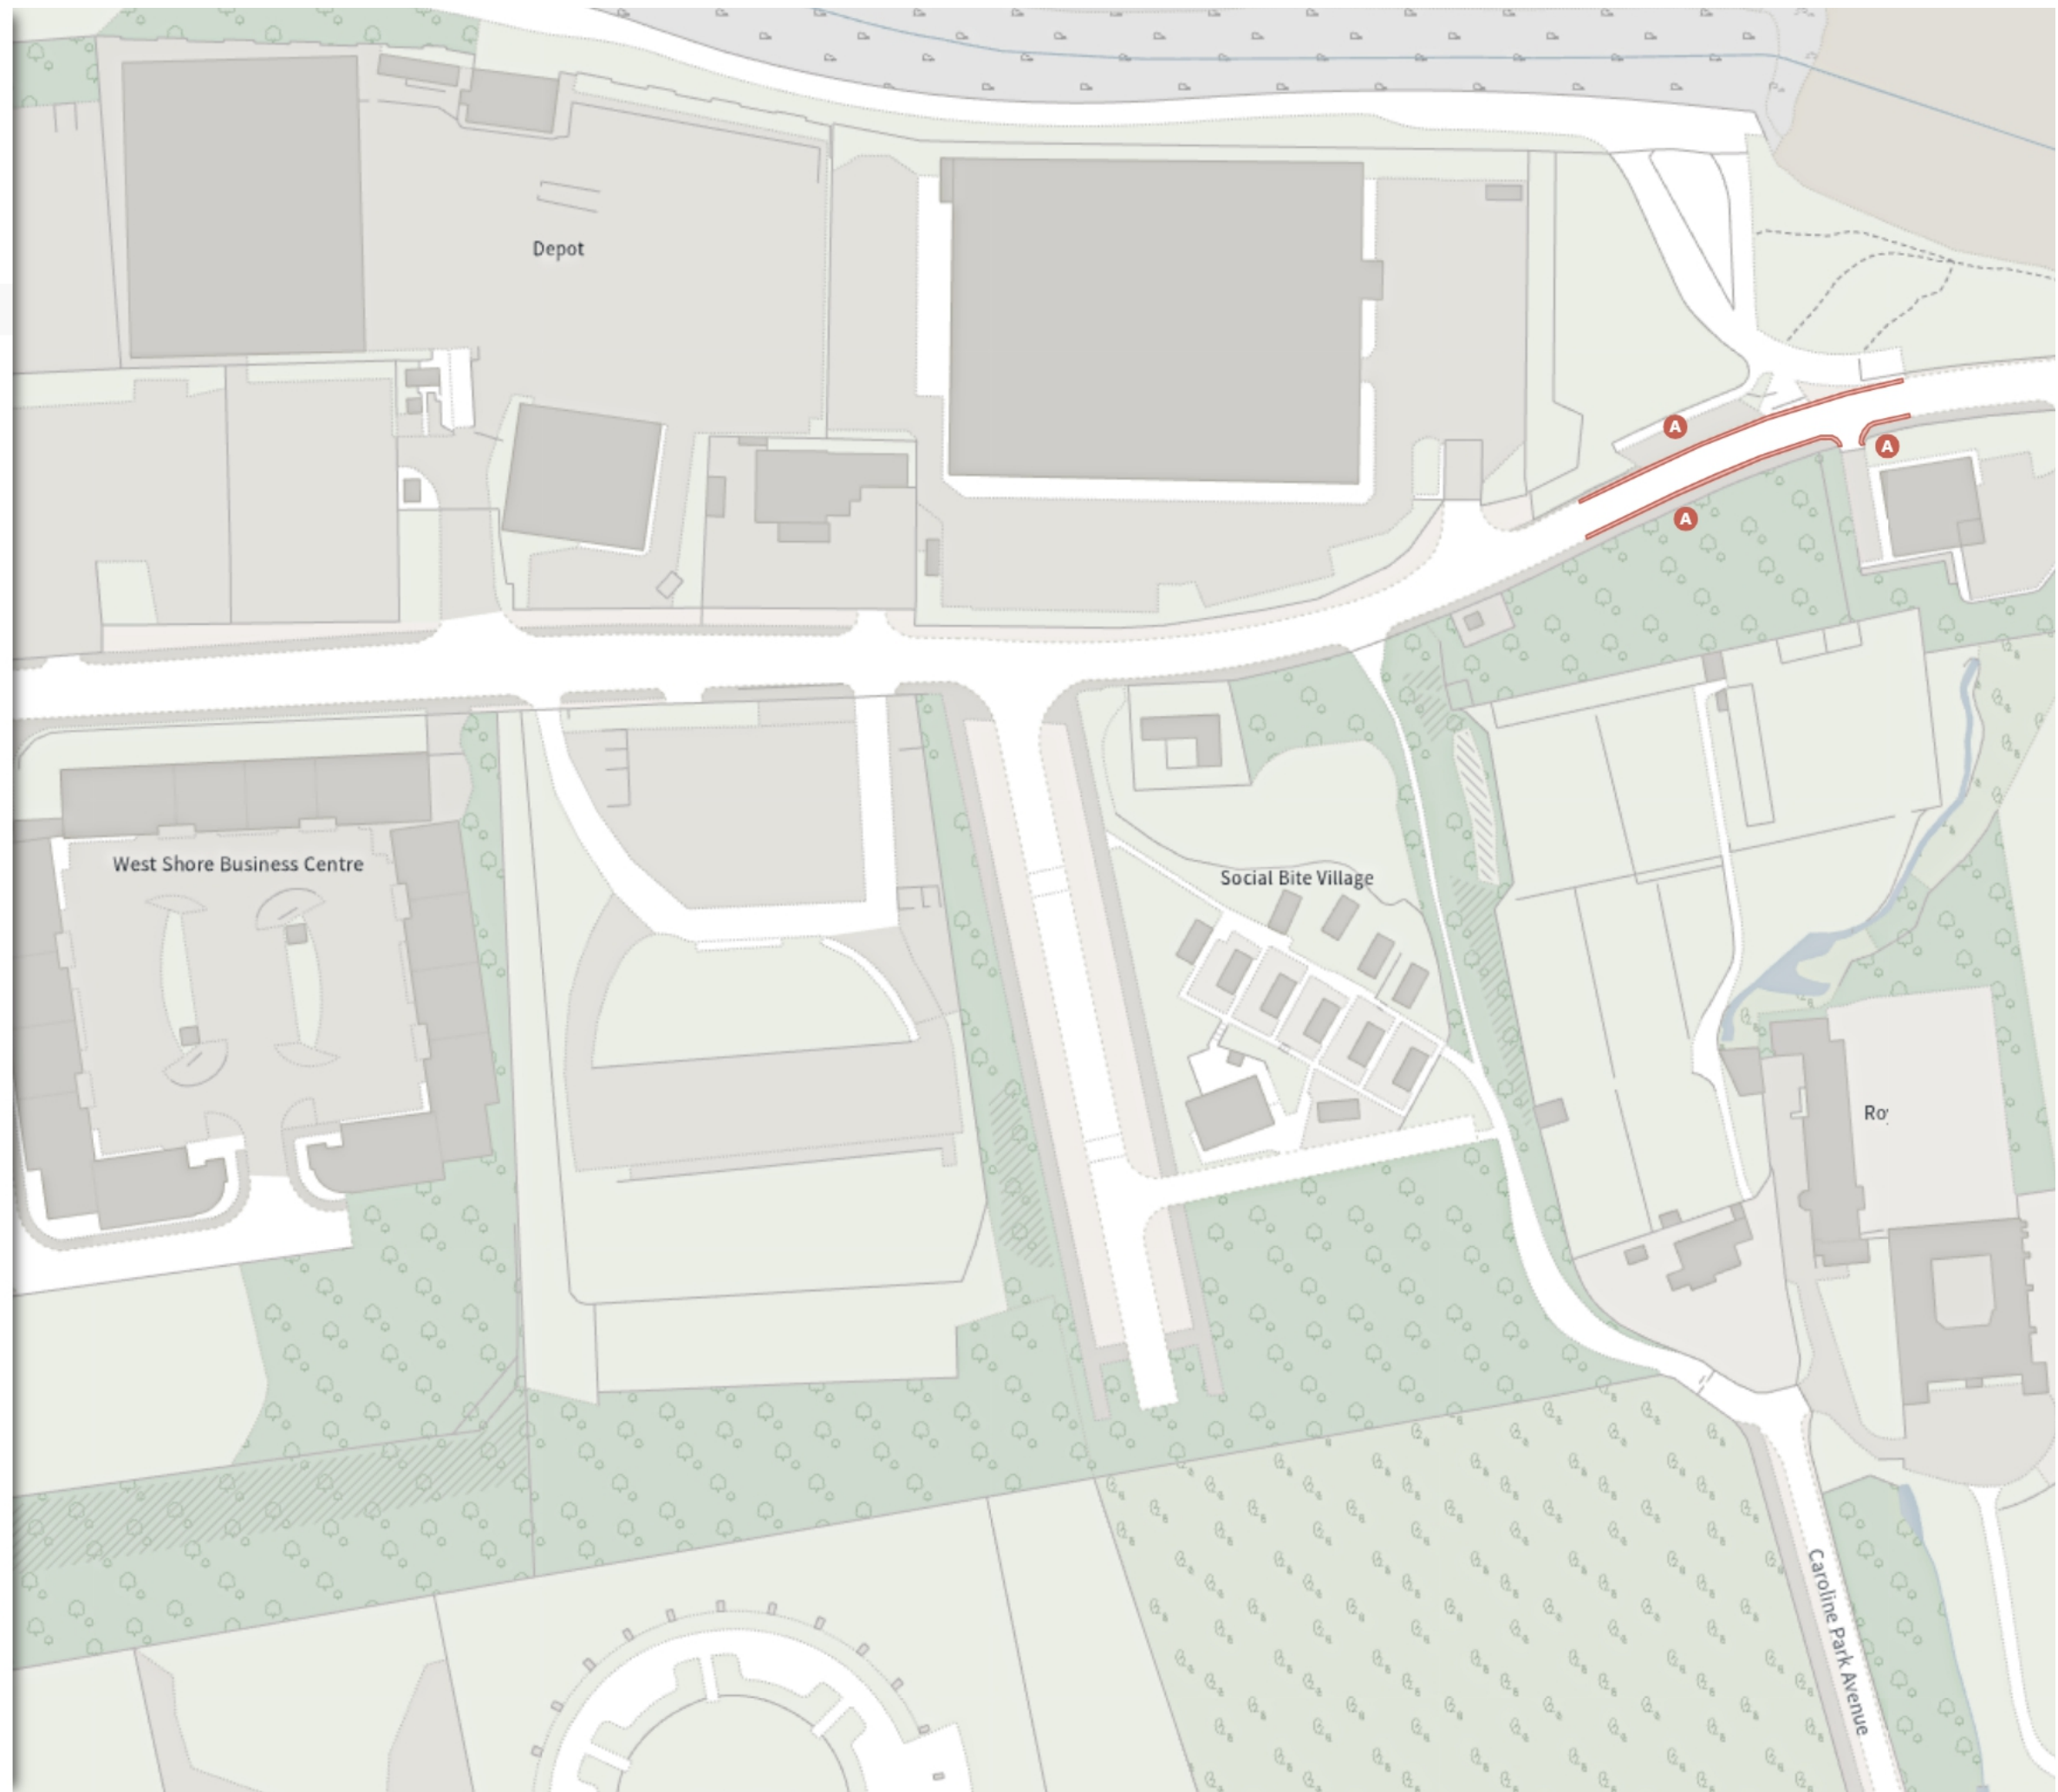

CO/26/02

Map 2 of 15 Made 13/04/26

ADDED

- Shared
- No waiting at any time
  At all times
- No loading at any time
  At all times

Scale: 1:1250 0 20 40 60m

NW 322311.169, 677438.282 SE 322695.133, 677090.584

© Crown copyright and database rights 2026 Ordnance Survey.
You are not permitted to copy, sub-license, distribute or sell any of this data to third parties in any form. Licence number 100023420