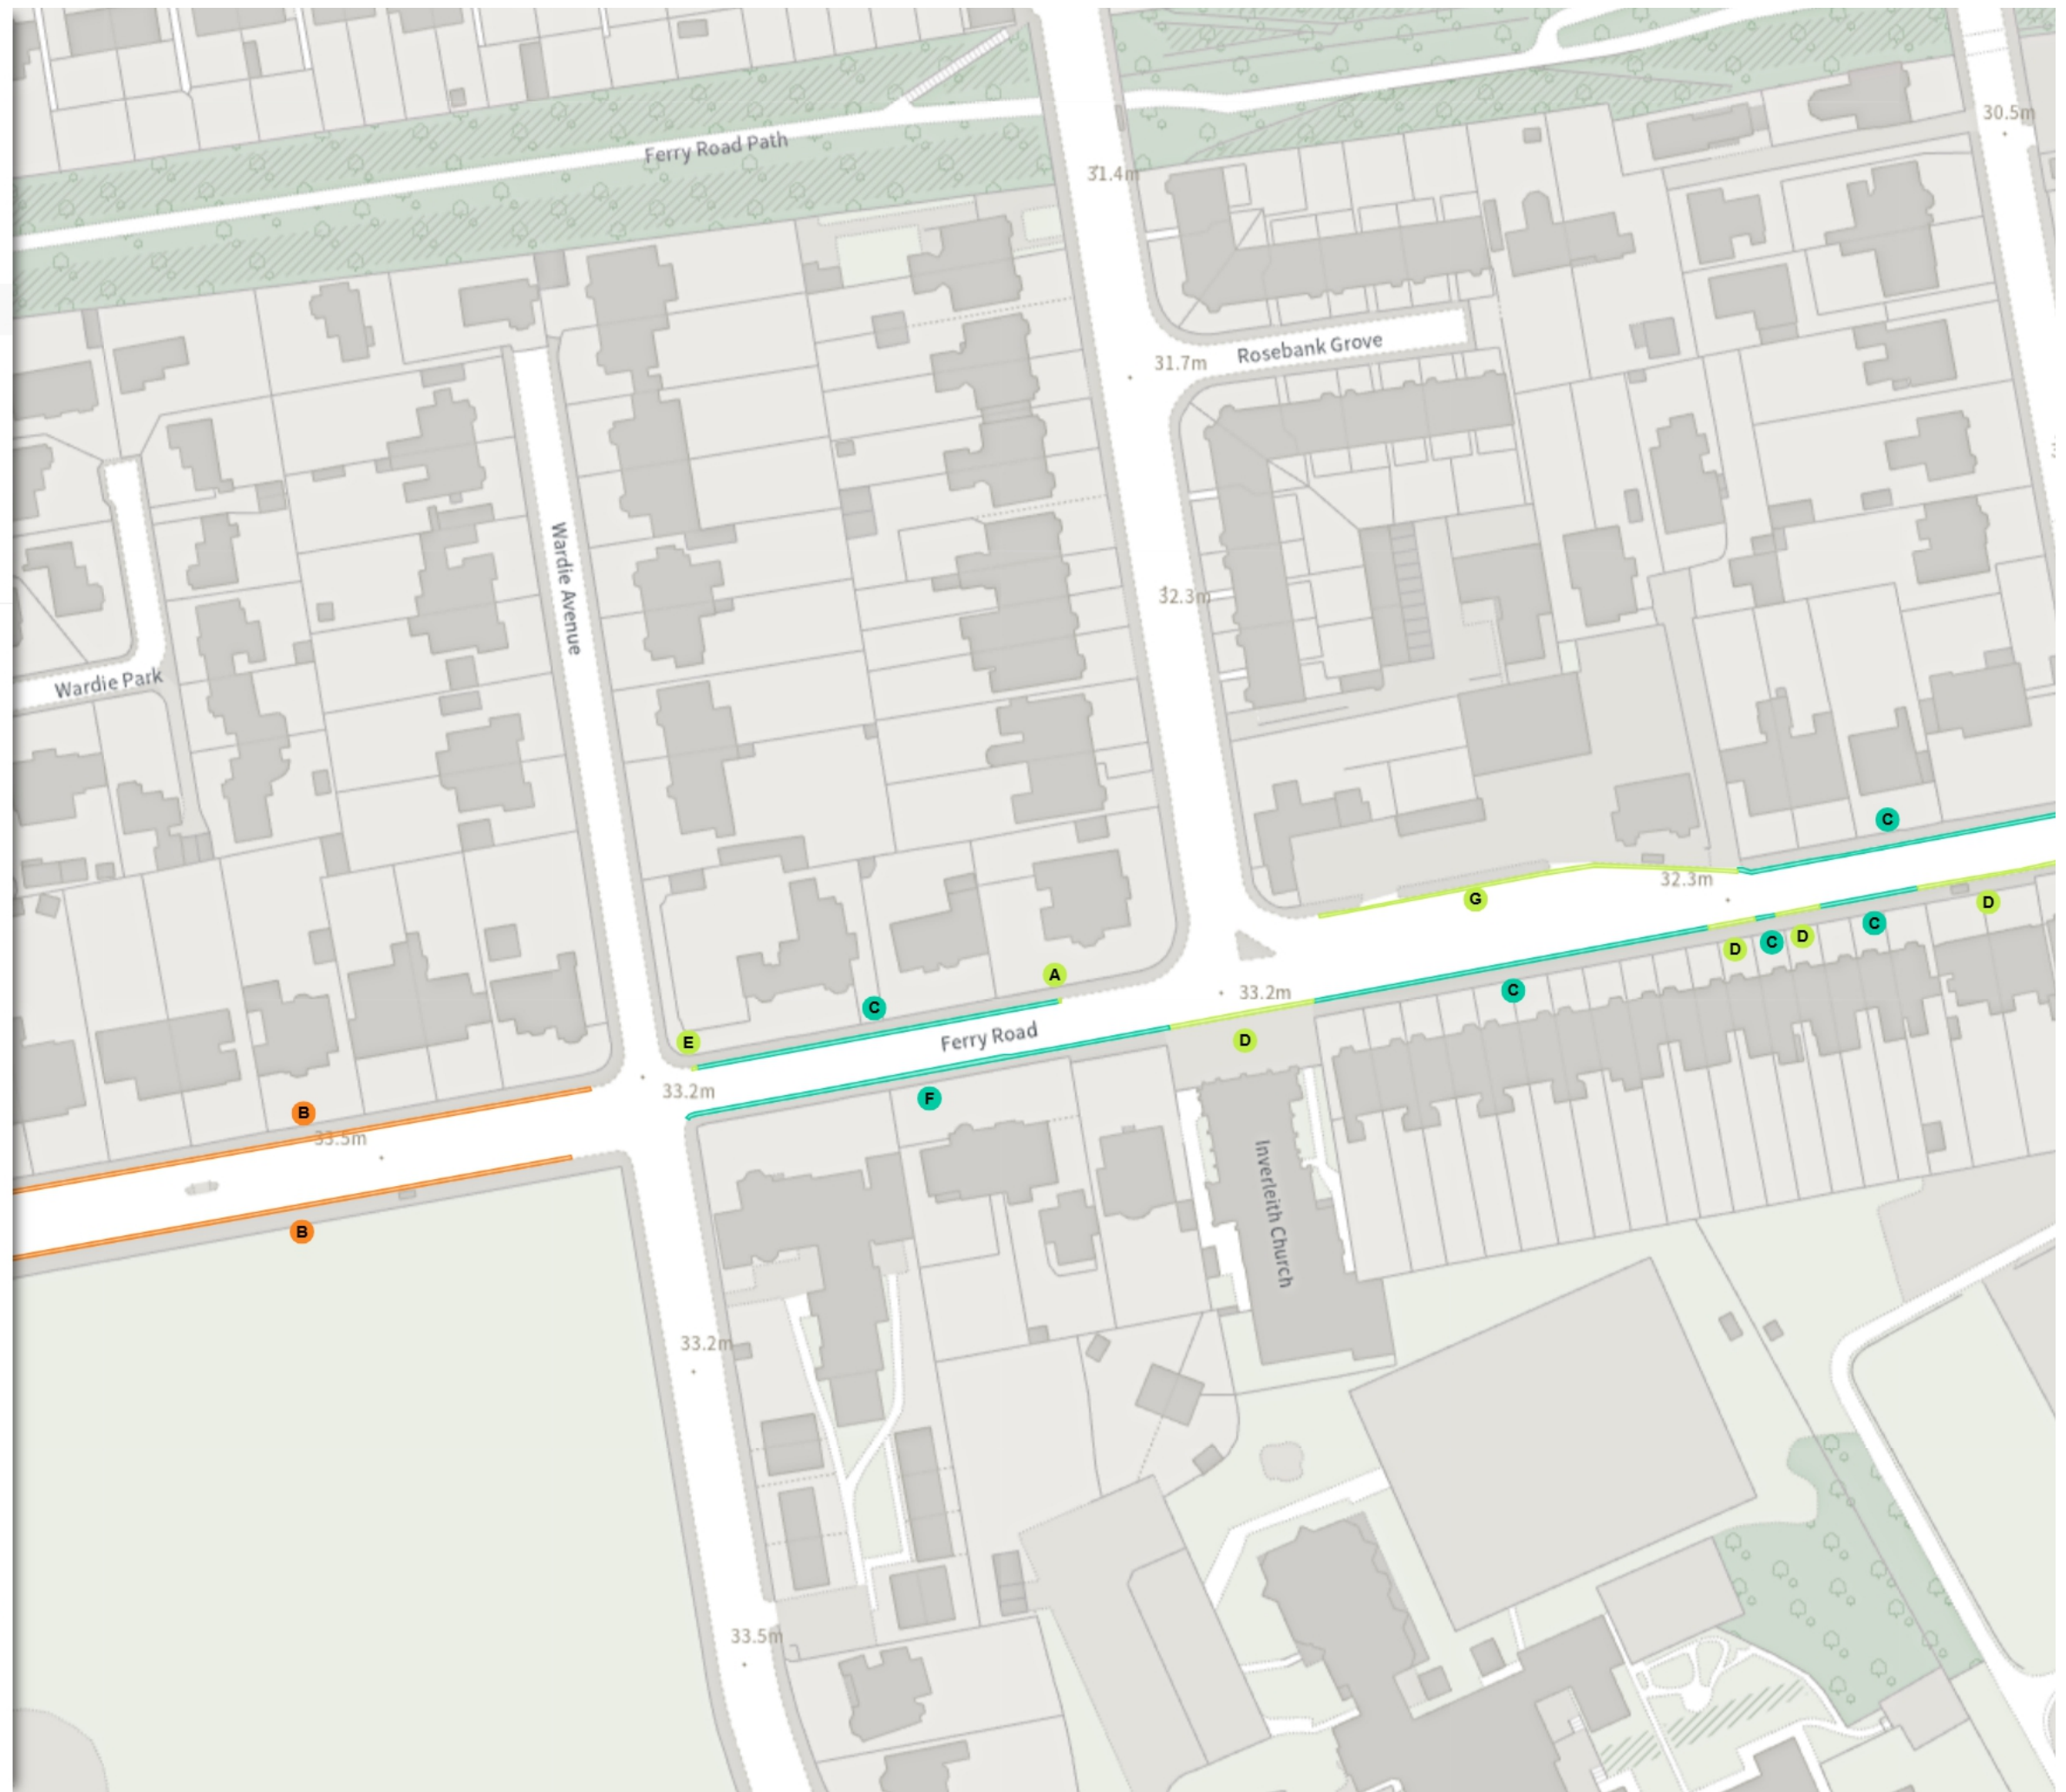

Map 6b of 15 Made 13/04/26

MODIFIED

Shared
F No waiting at any time
 At all times

F No loading
 Mon-Fri 08:00-09:15 16:30-18:00

Shared
G No waiting
 Mon-Fri 08:00-18:00
 Sat 08:00-13:30

G No loading
 Mon-Fri 08:00-09:15 16:30-18:30

CO/26/02

Map 7 of 15 Made 13/04/26

ADDED

- **Shared**
- **A No waiting**
Mon-Fri 08:00-18:00
Sat 08:00-13:30
- **A No loading**
Mon-Fri 08:00-09:15 16:30-18:00

- **Shared**
- **B No waiting at any time**
At all times
- **B No loading**
Mon-Fri 08:00-09:15 16:30-18:00