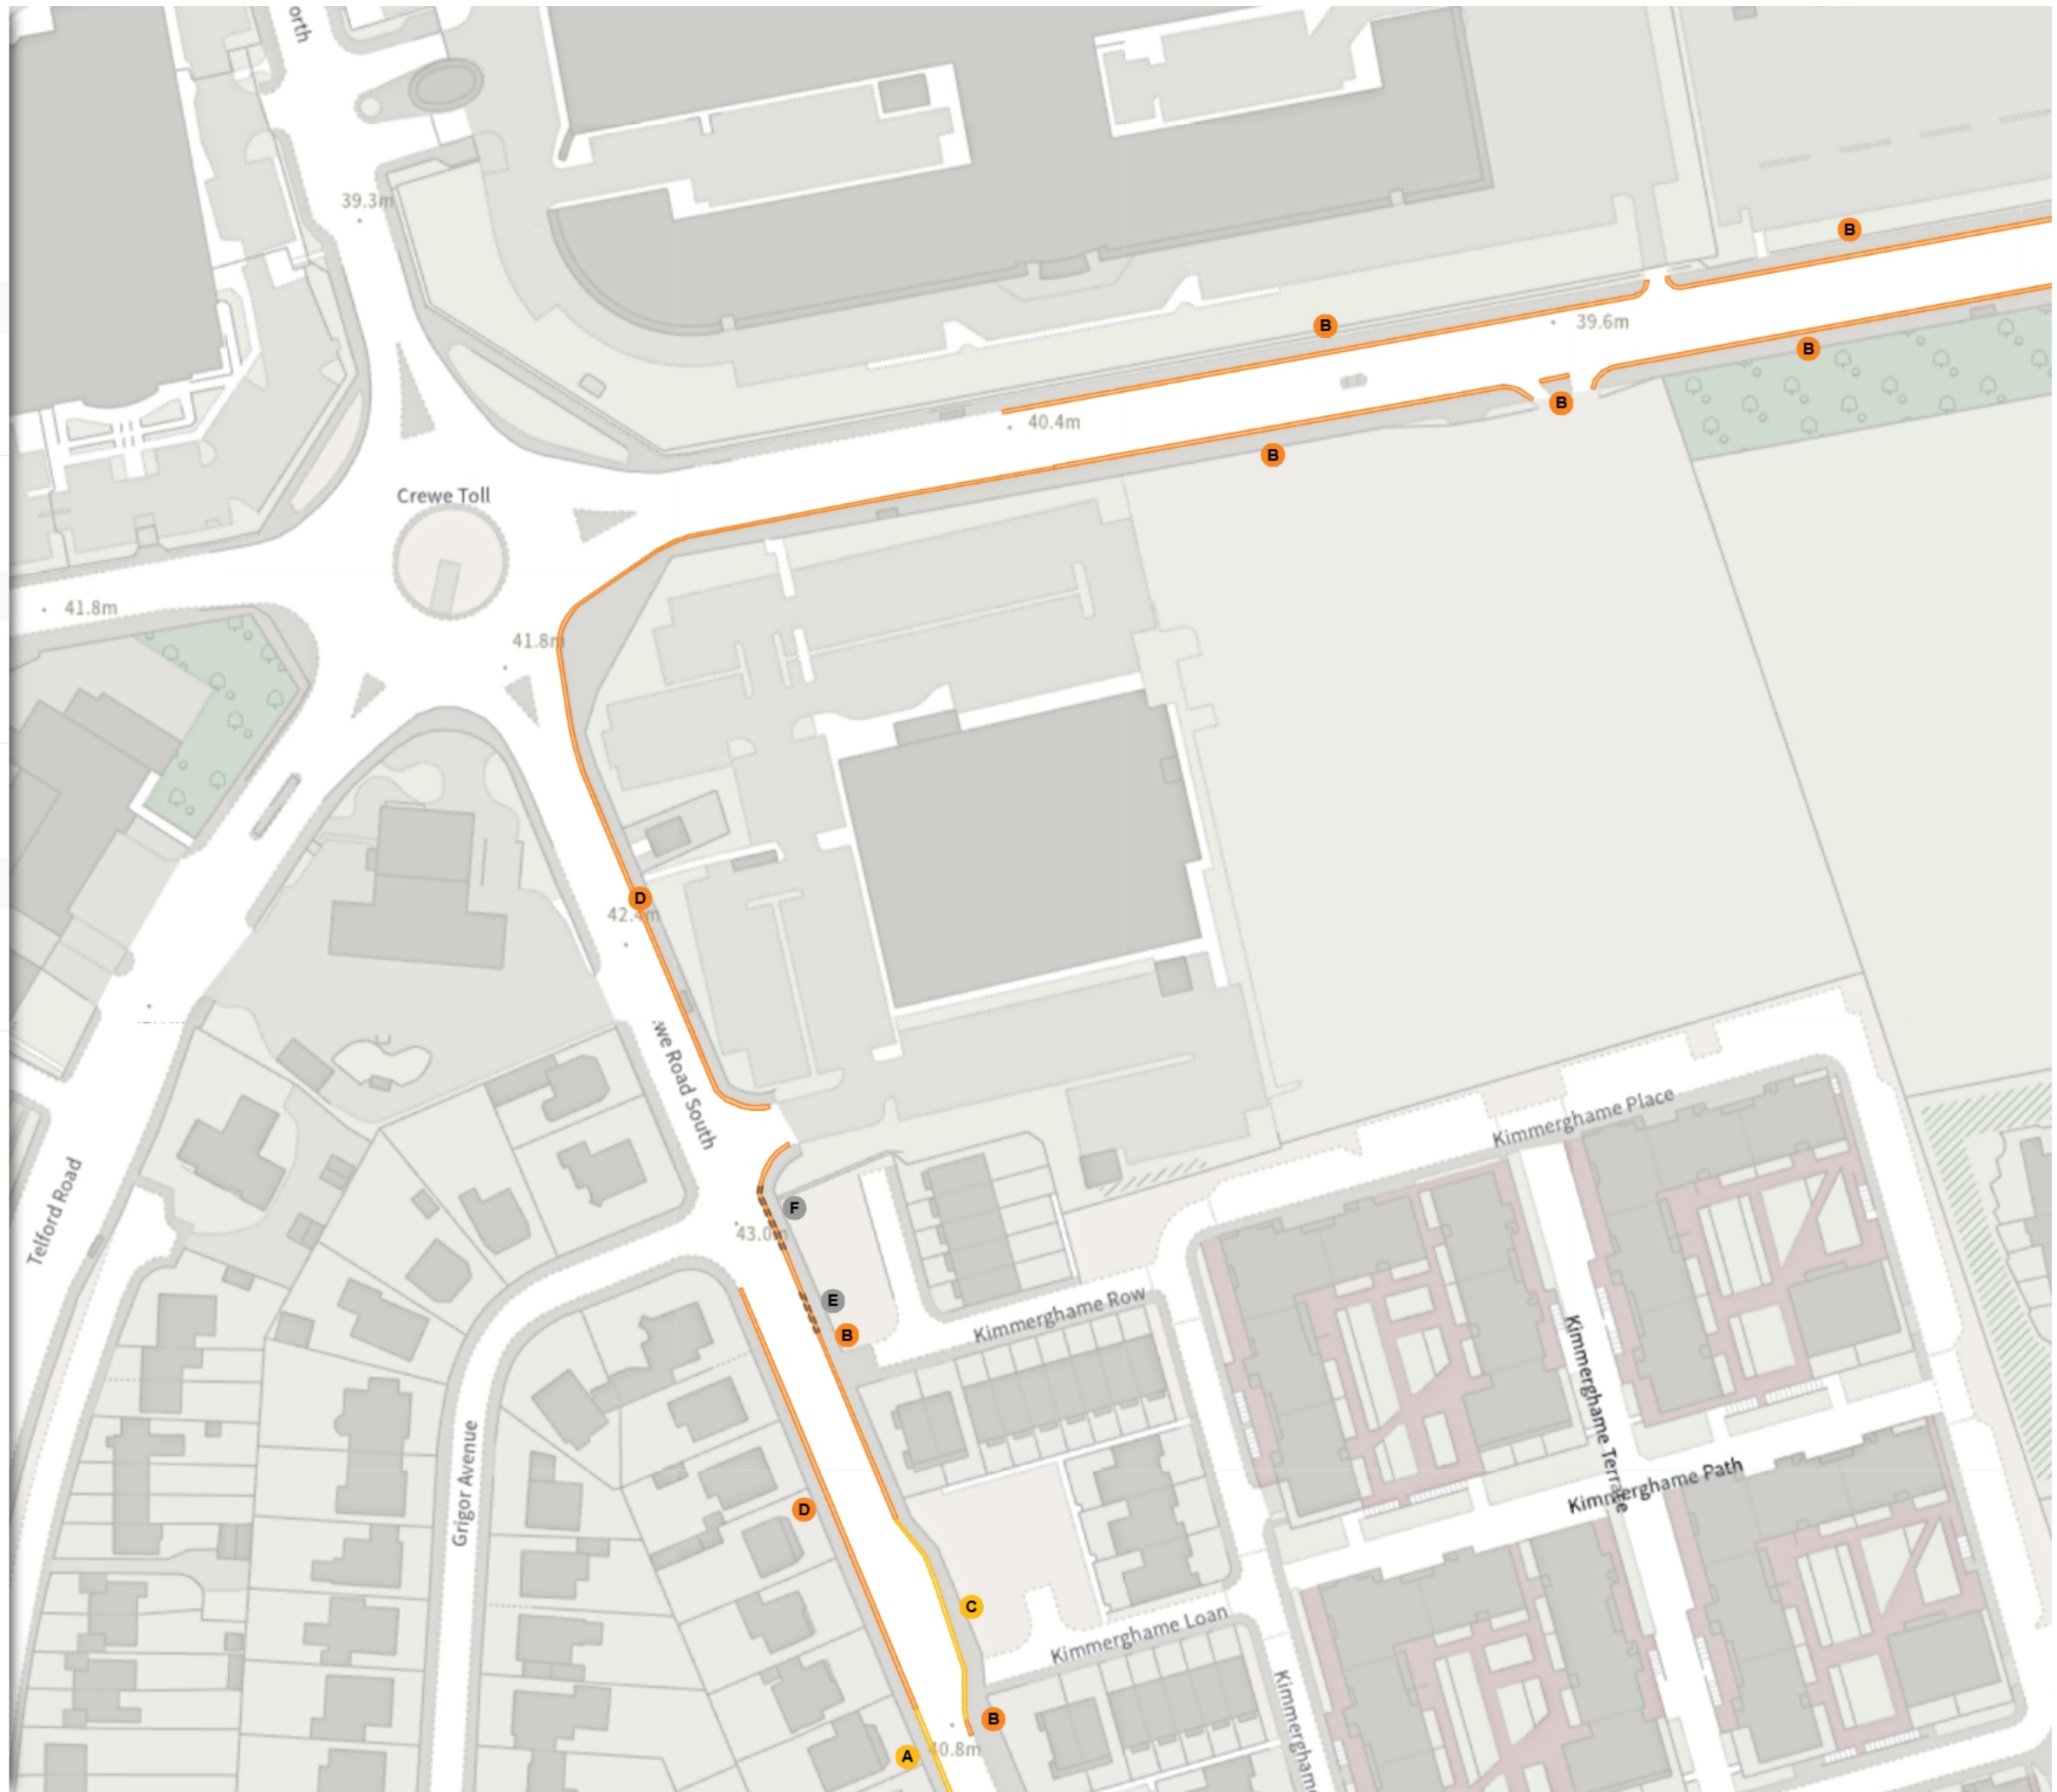

CO/26/02

Map 8 of 15 Made 13/04/26

ADDED

No waiting
A Mon-Fri 08:30-17:30

No waiting at any time
B At all times

MODIFIED

No waiting
C Mon-Fri 08:30-17:30

No waiting at any time
D At all times

REMOVED

No waiting
E Mon-Fri 08:30-17:30

No waiting at any time
F At all times

Scale: 1:1250 0 20 40 60m

NW 322856.322, 675845.597 SE 323240.474, 675497.825

© Crown copyright and database rights 2026 Ordnance Survey.
You are not permitted to copy, sub-license, distribute or sell any of this data to third parties in any form. Licence number 100023420