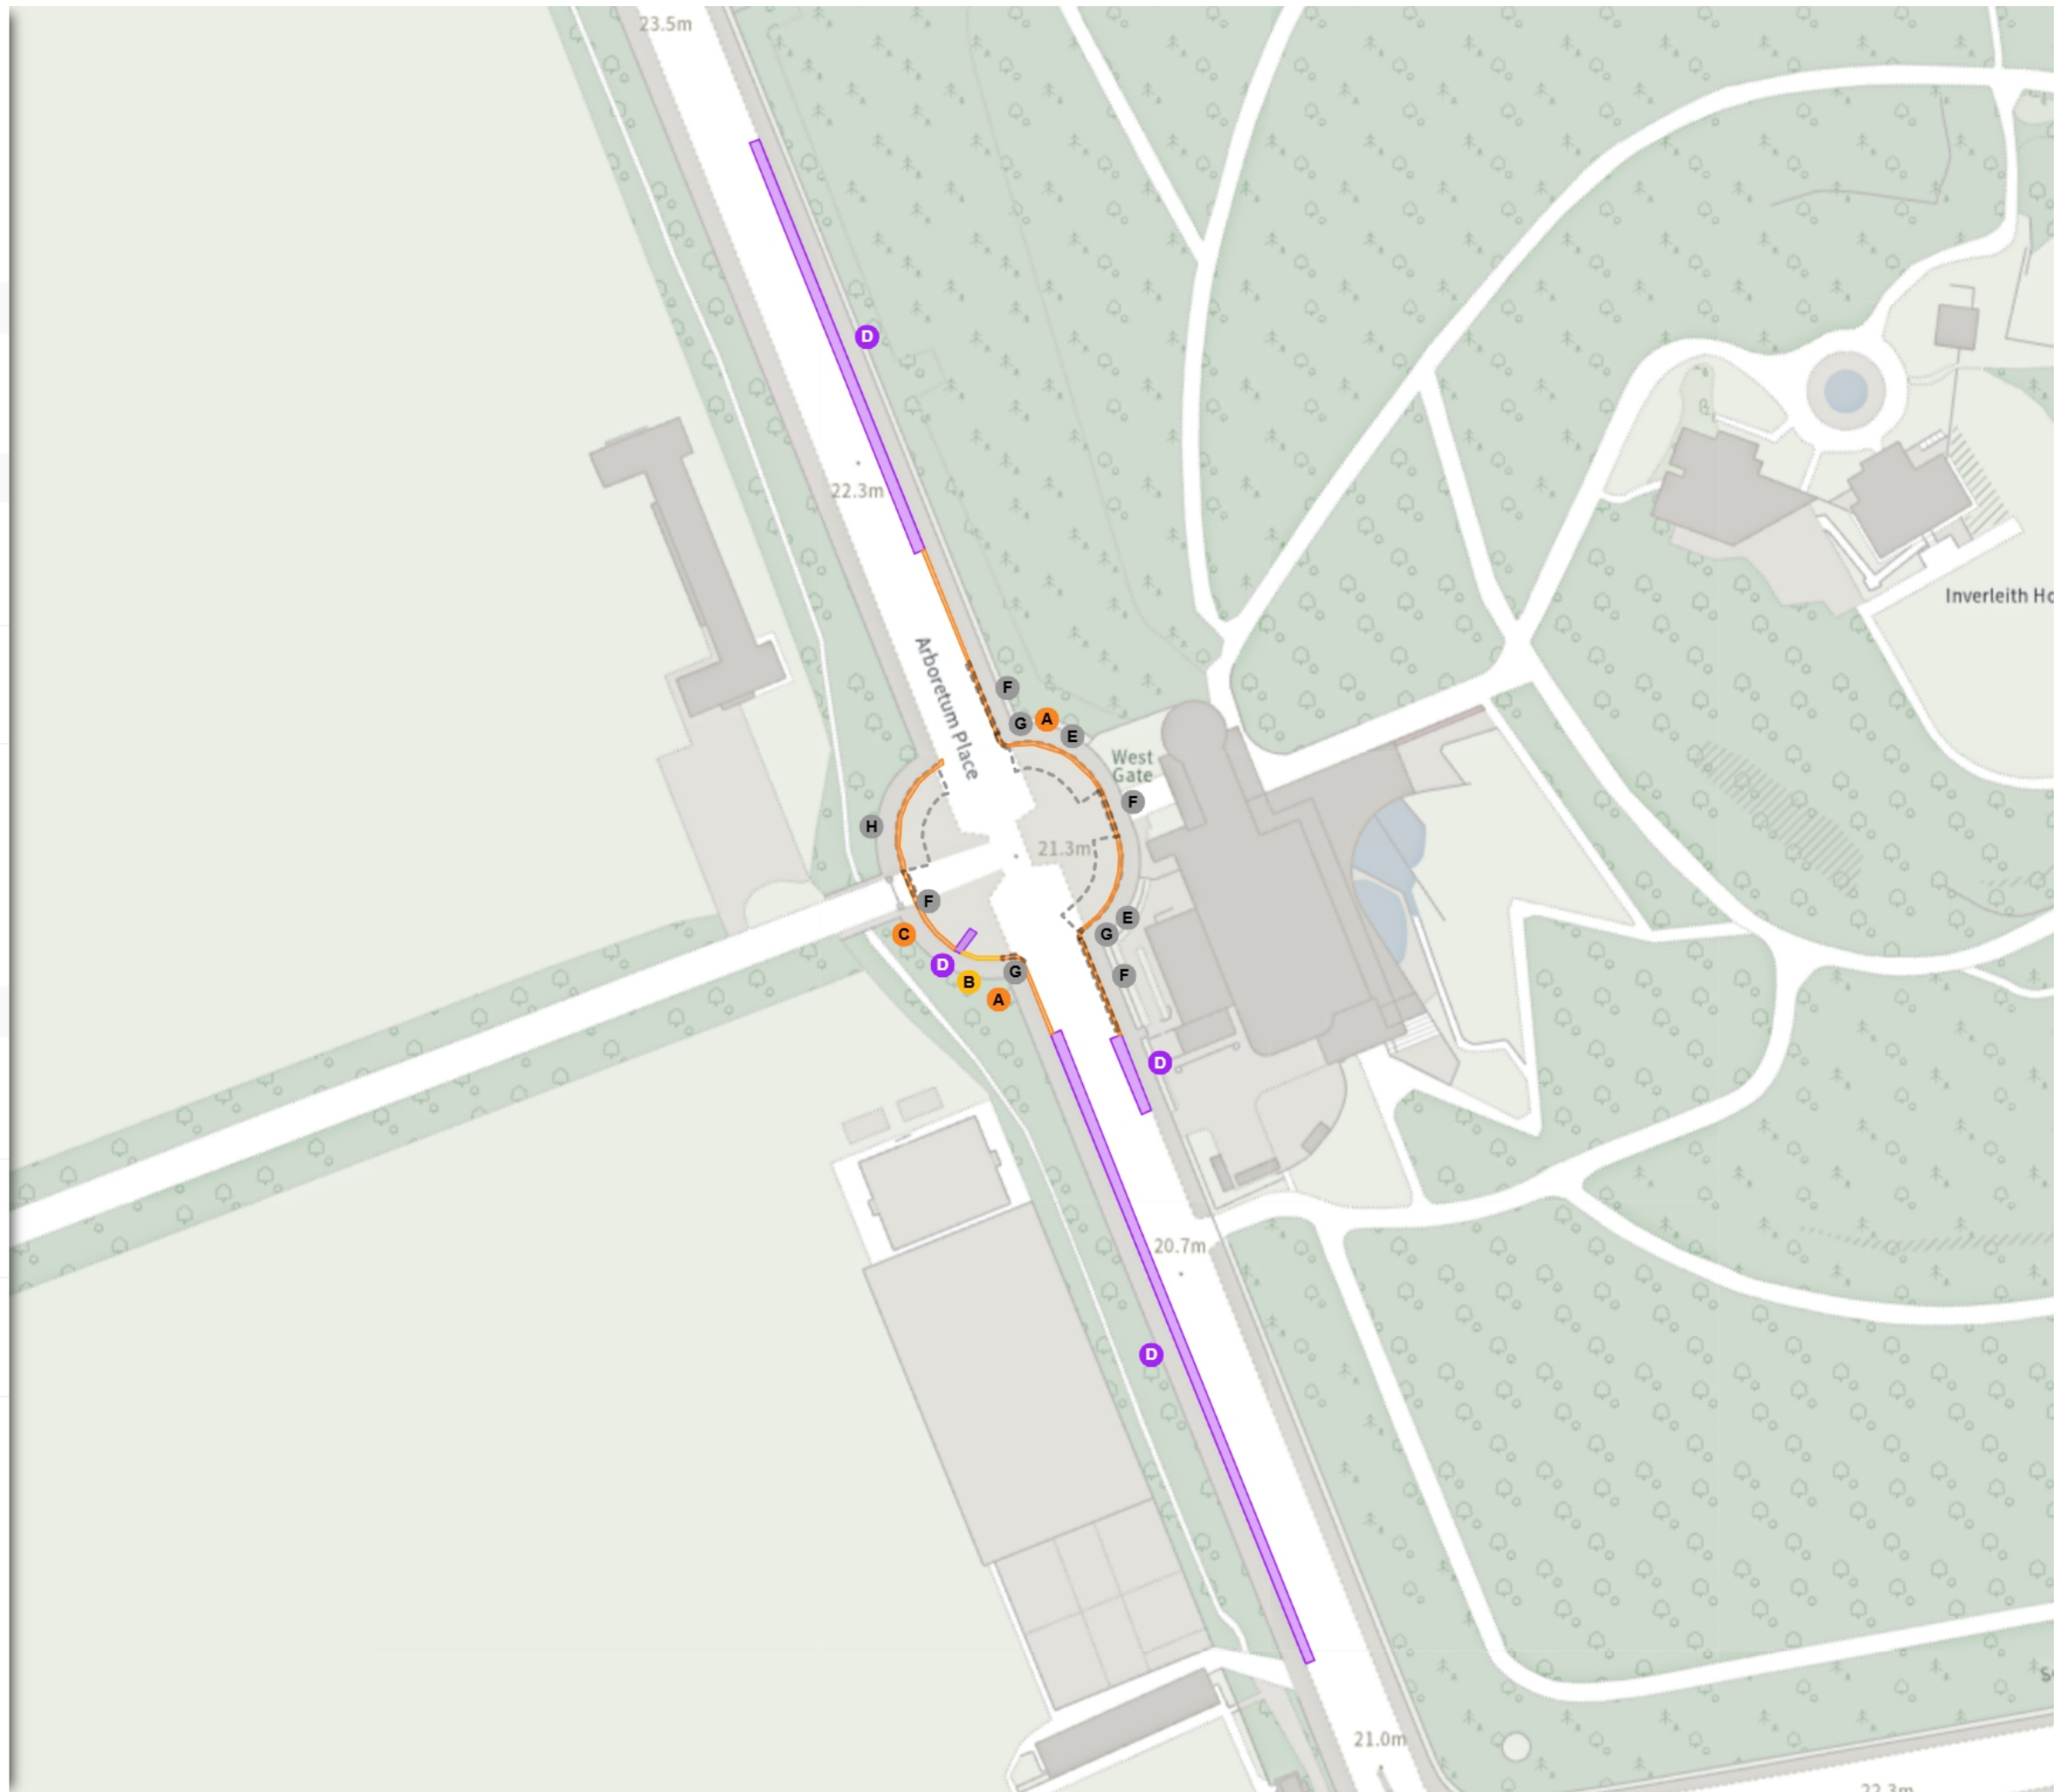

No waiting

F Mon-Fri 08:30-17:30

No waiting at any time

G At all times

Scale: 1:1250 0 20 40 60m

NW 324193.335, 675428.145 SE 324577.63, 675080.461

© Crown copyright and database rights 2026 Ordnance Survey.
You are not permitted to copy, sub-license, distribute or sell any of this data to third parties in any form. Licence number 100023420