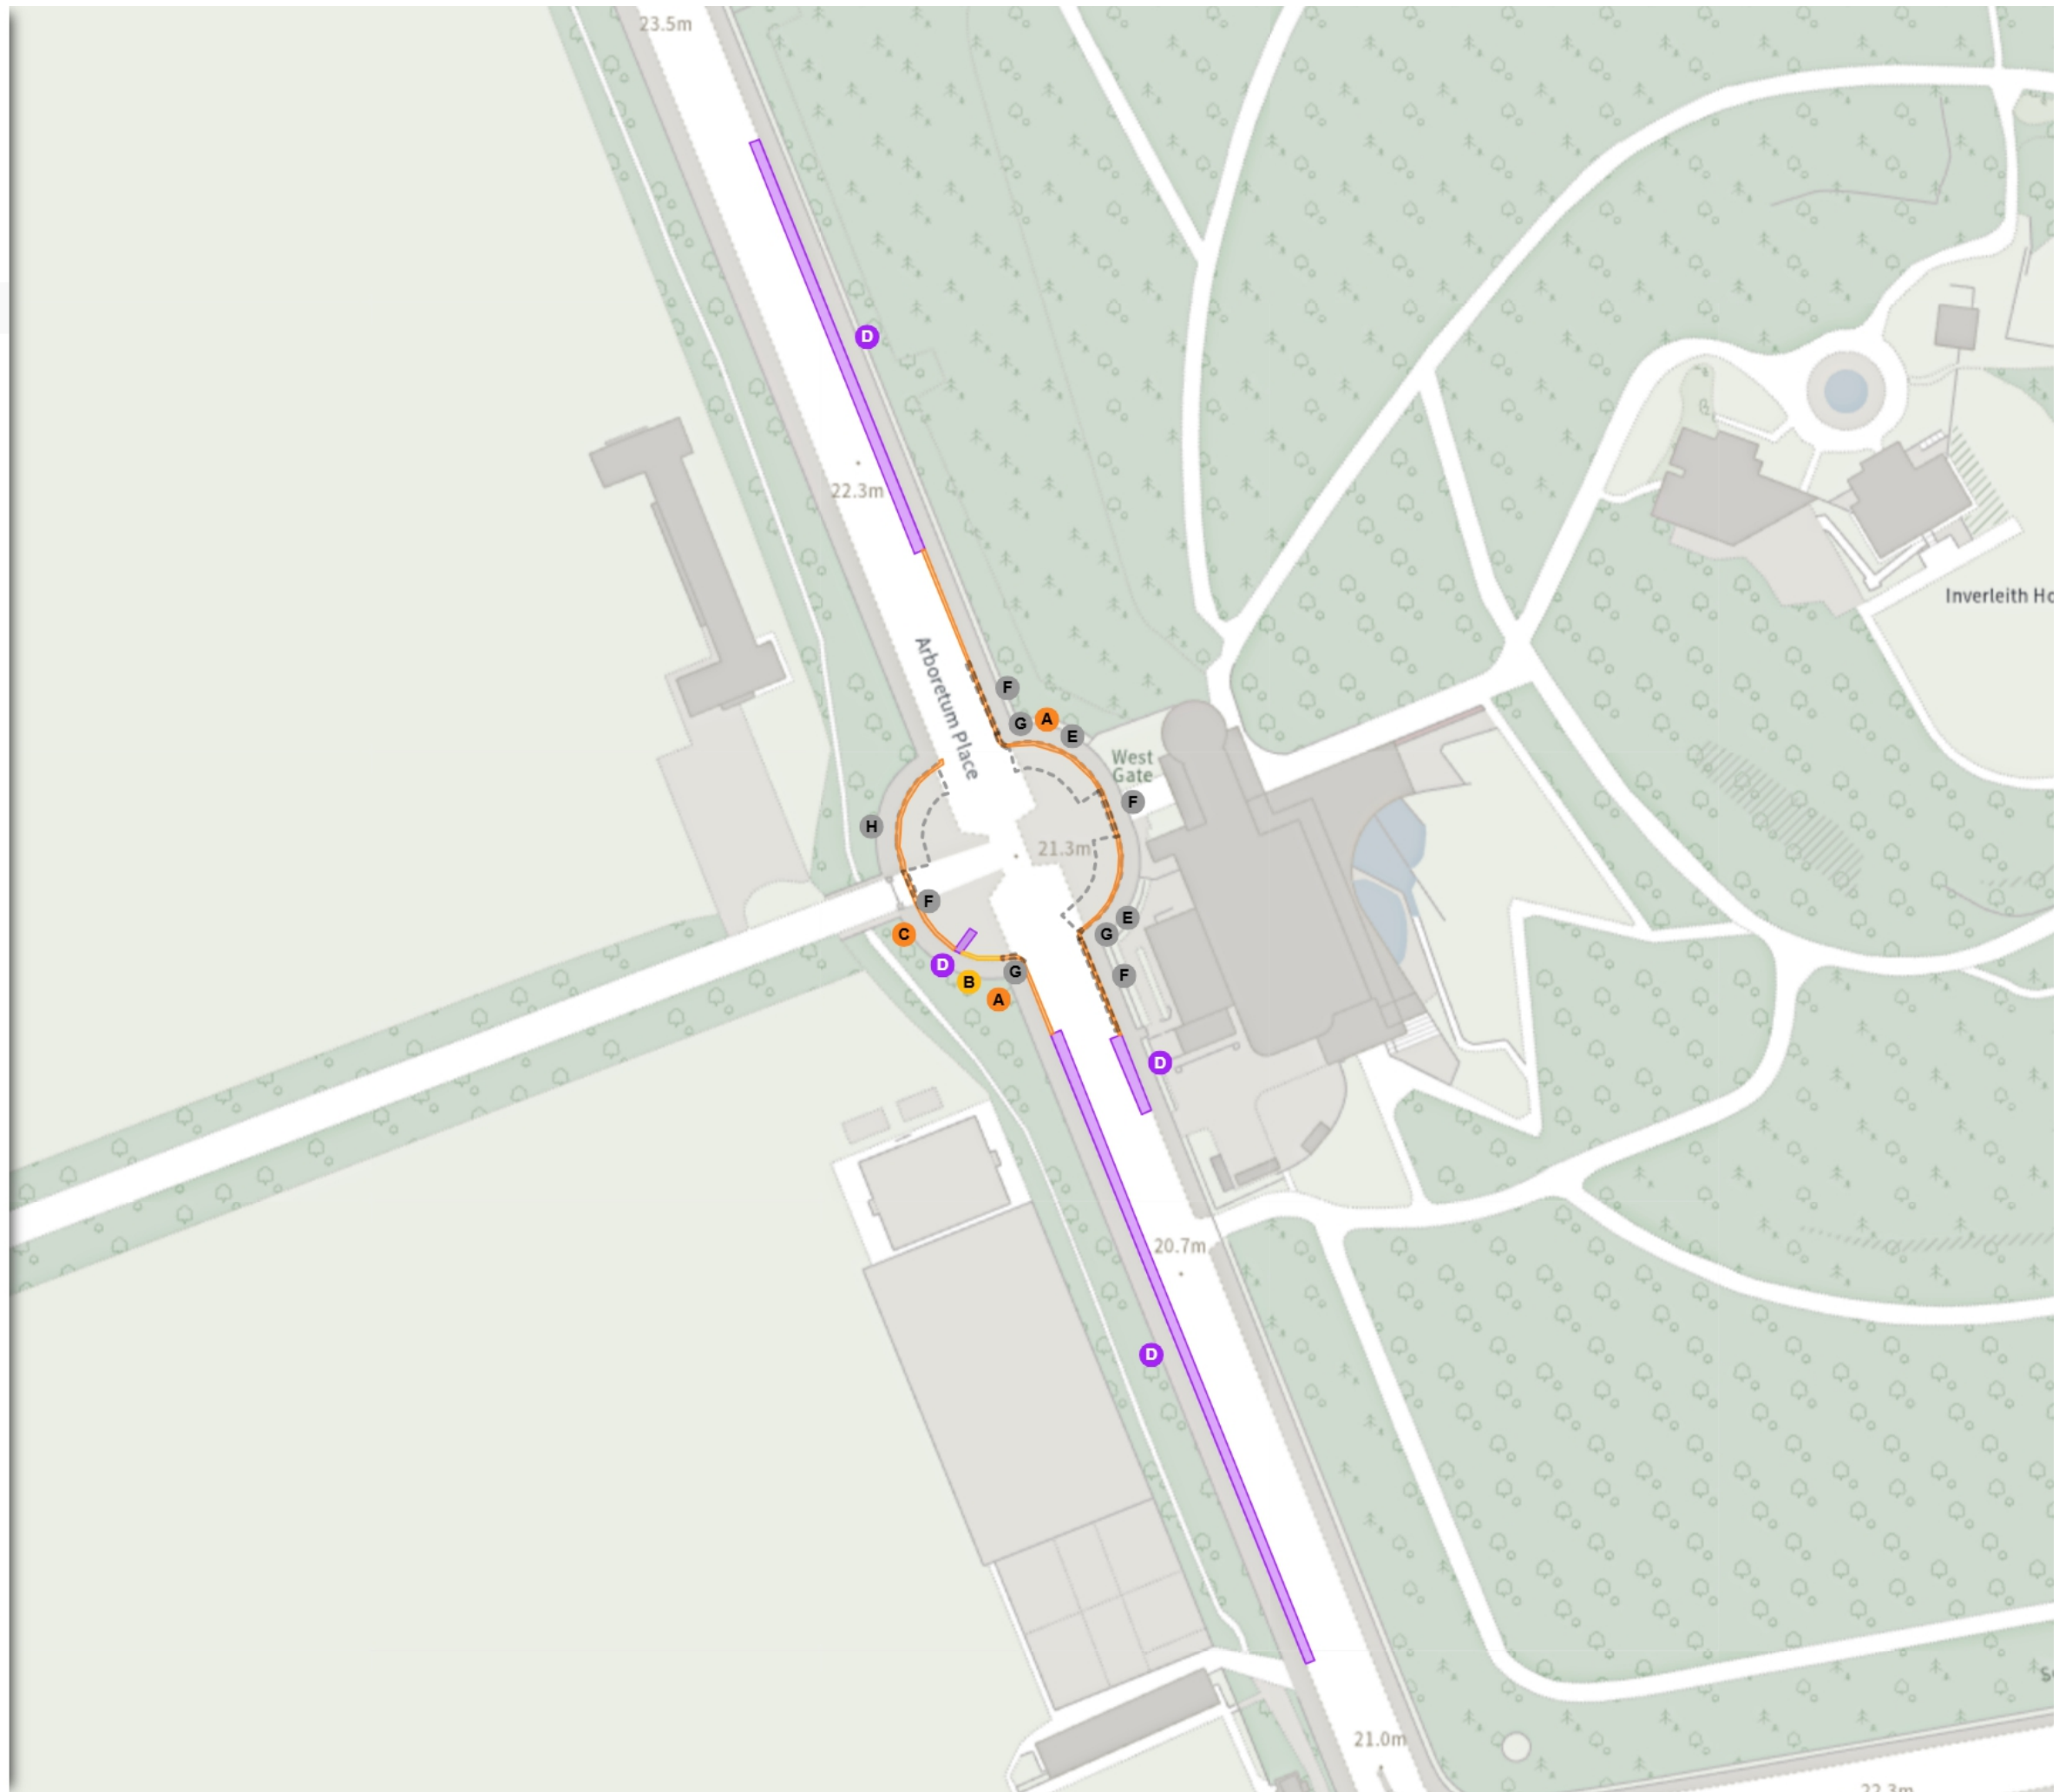

CO/26/02

Map 11b of 15 Made 13/04/26

REMOVED

Paid-for parking place (Zone N2)

Mon-Fri 08:30-17:30 6h 1h

Pay And Display, Pay By Phone

£4.20/1h

Scale: 1:1250 0 20 40 60m

NW 324193.335, 675428.145 SE 324577.63, 675080.461

© Crown copyright and database rights 2026 Ordnance Survey.
You are not permitted to copy, sub-license, distribute or sell any of this data to third parties in any form. Licence number 100023420