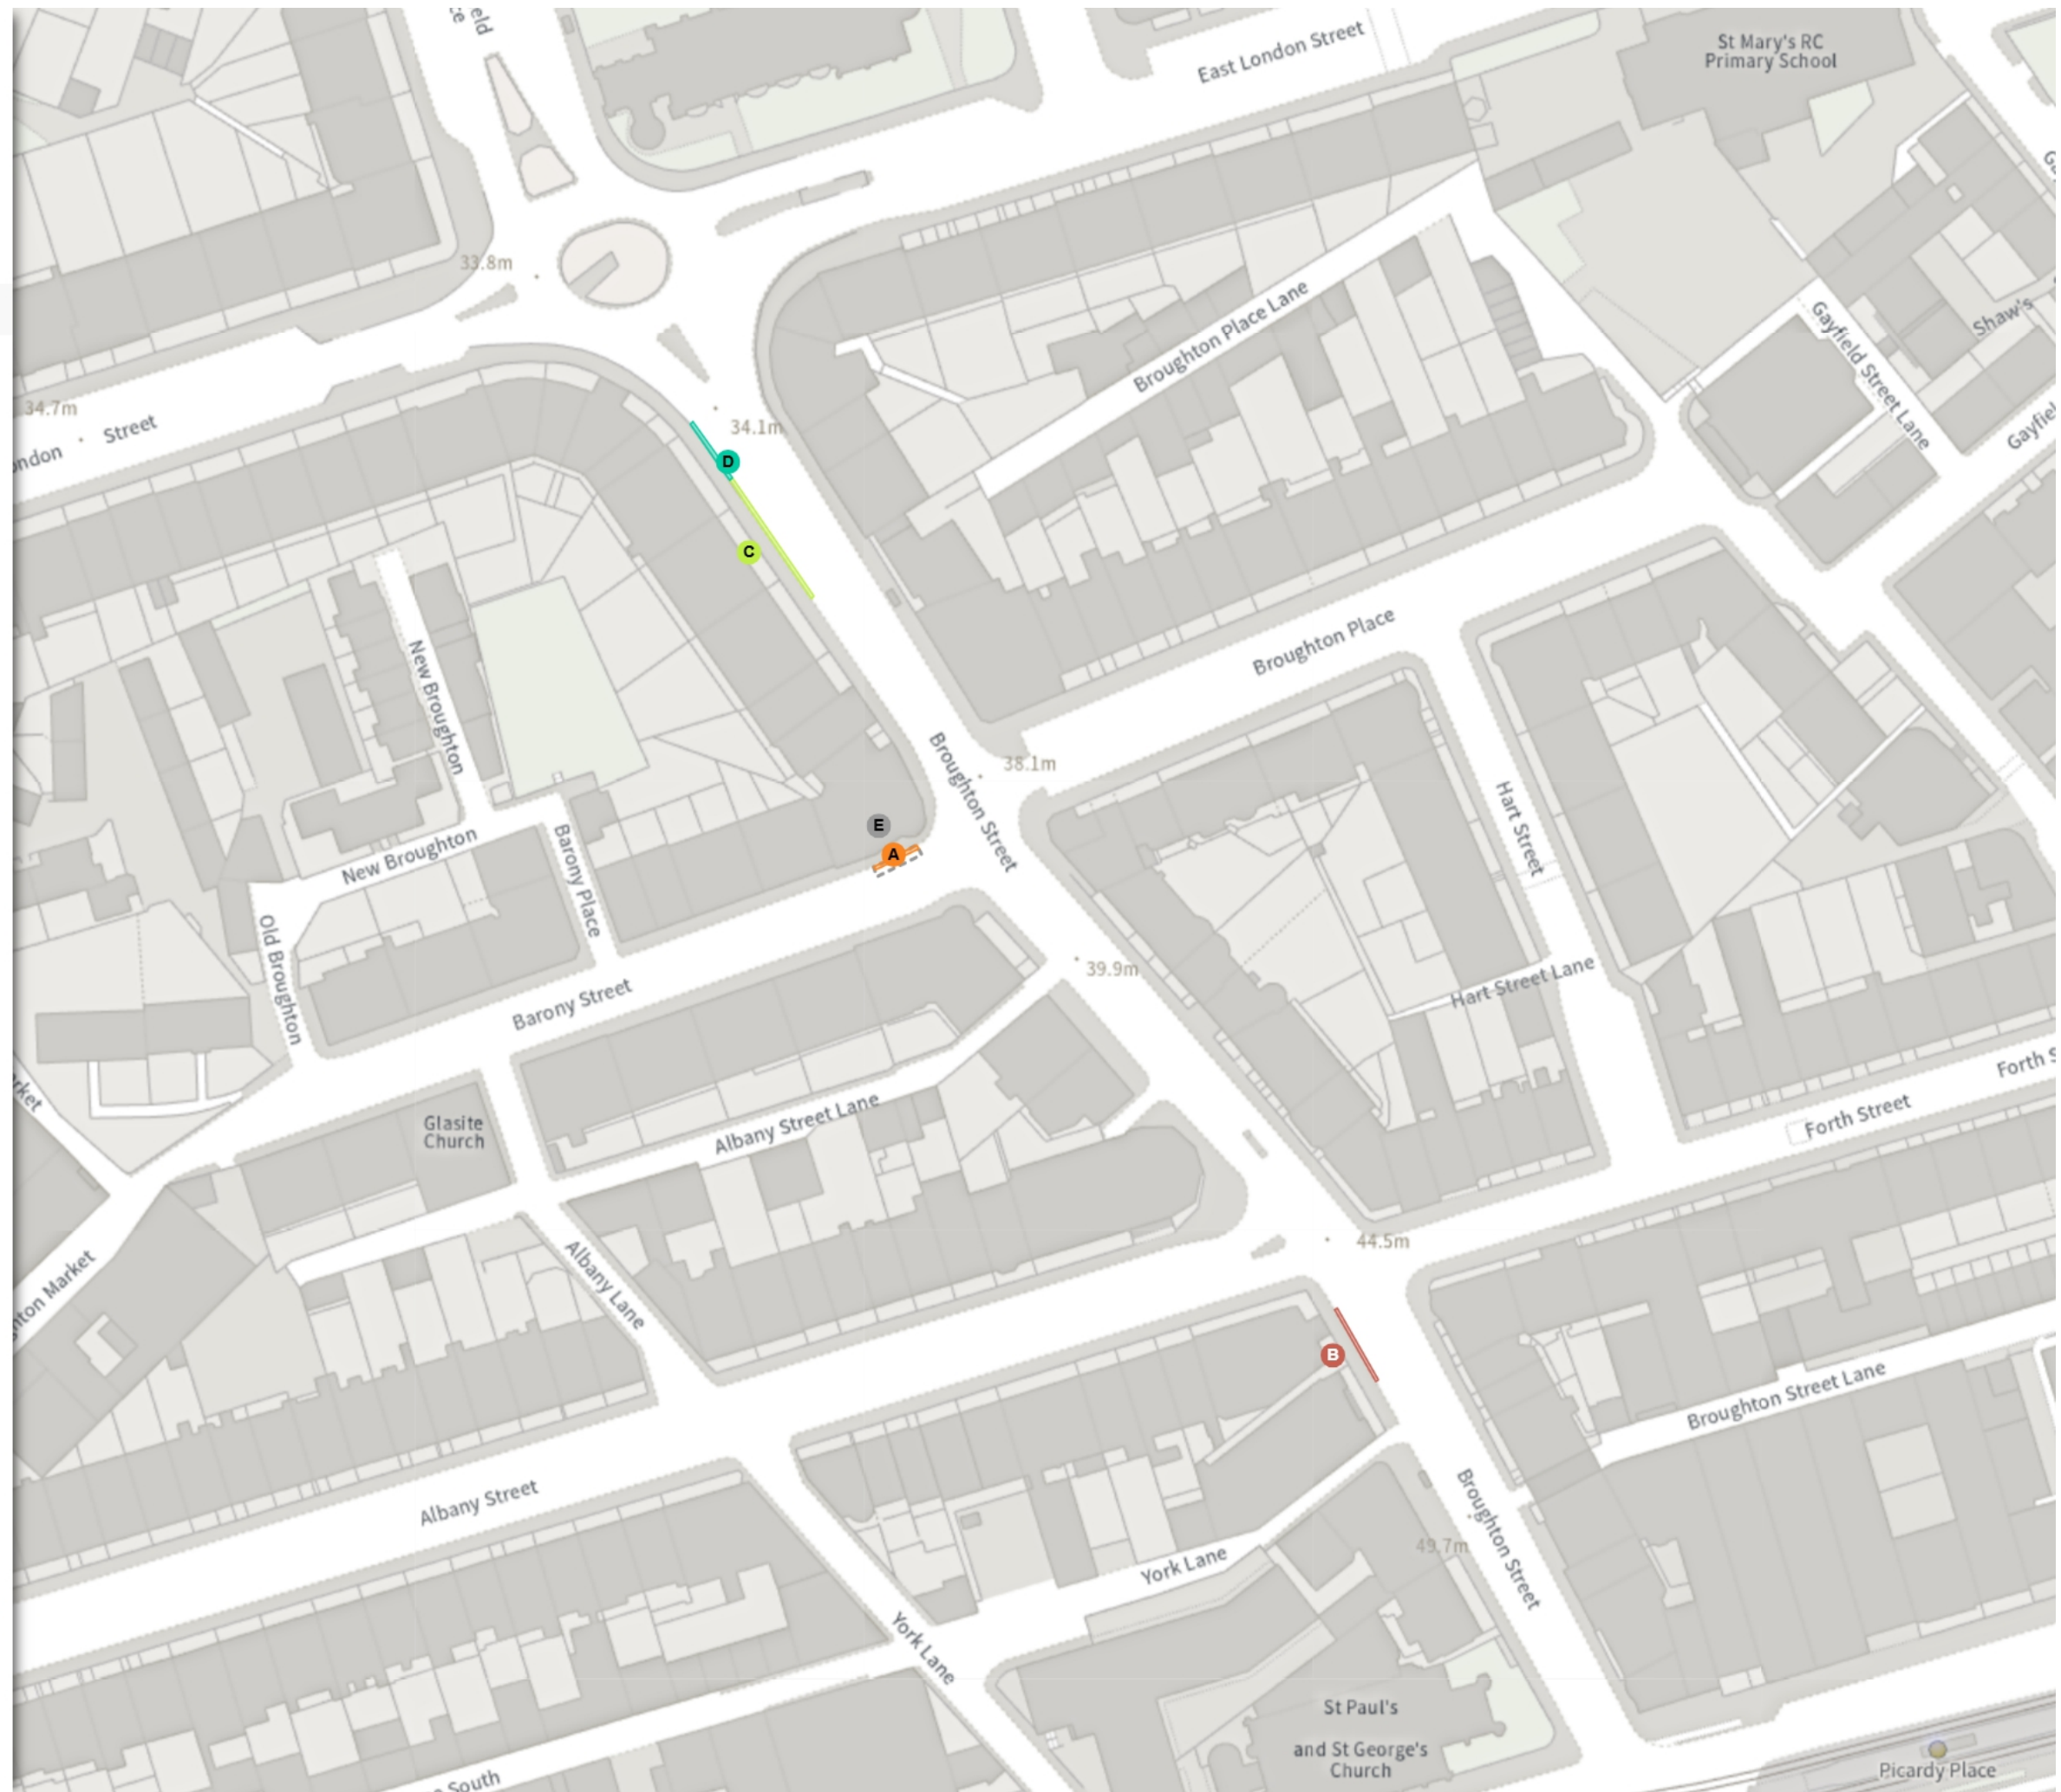

CO/26/02

Map 15b of 15 Made 13/04/26

REMOVED

Paid-for parking place (Zone 6)

Mon-Fri 08:30-17:30 4h 1h

Pay And Display, Pay By Phone

£6.00/1h

Scale: 1:1250 0 20 40 60m