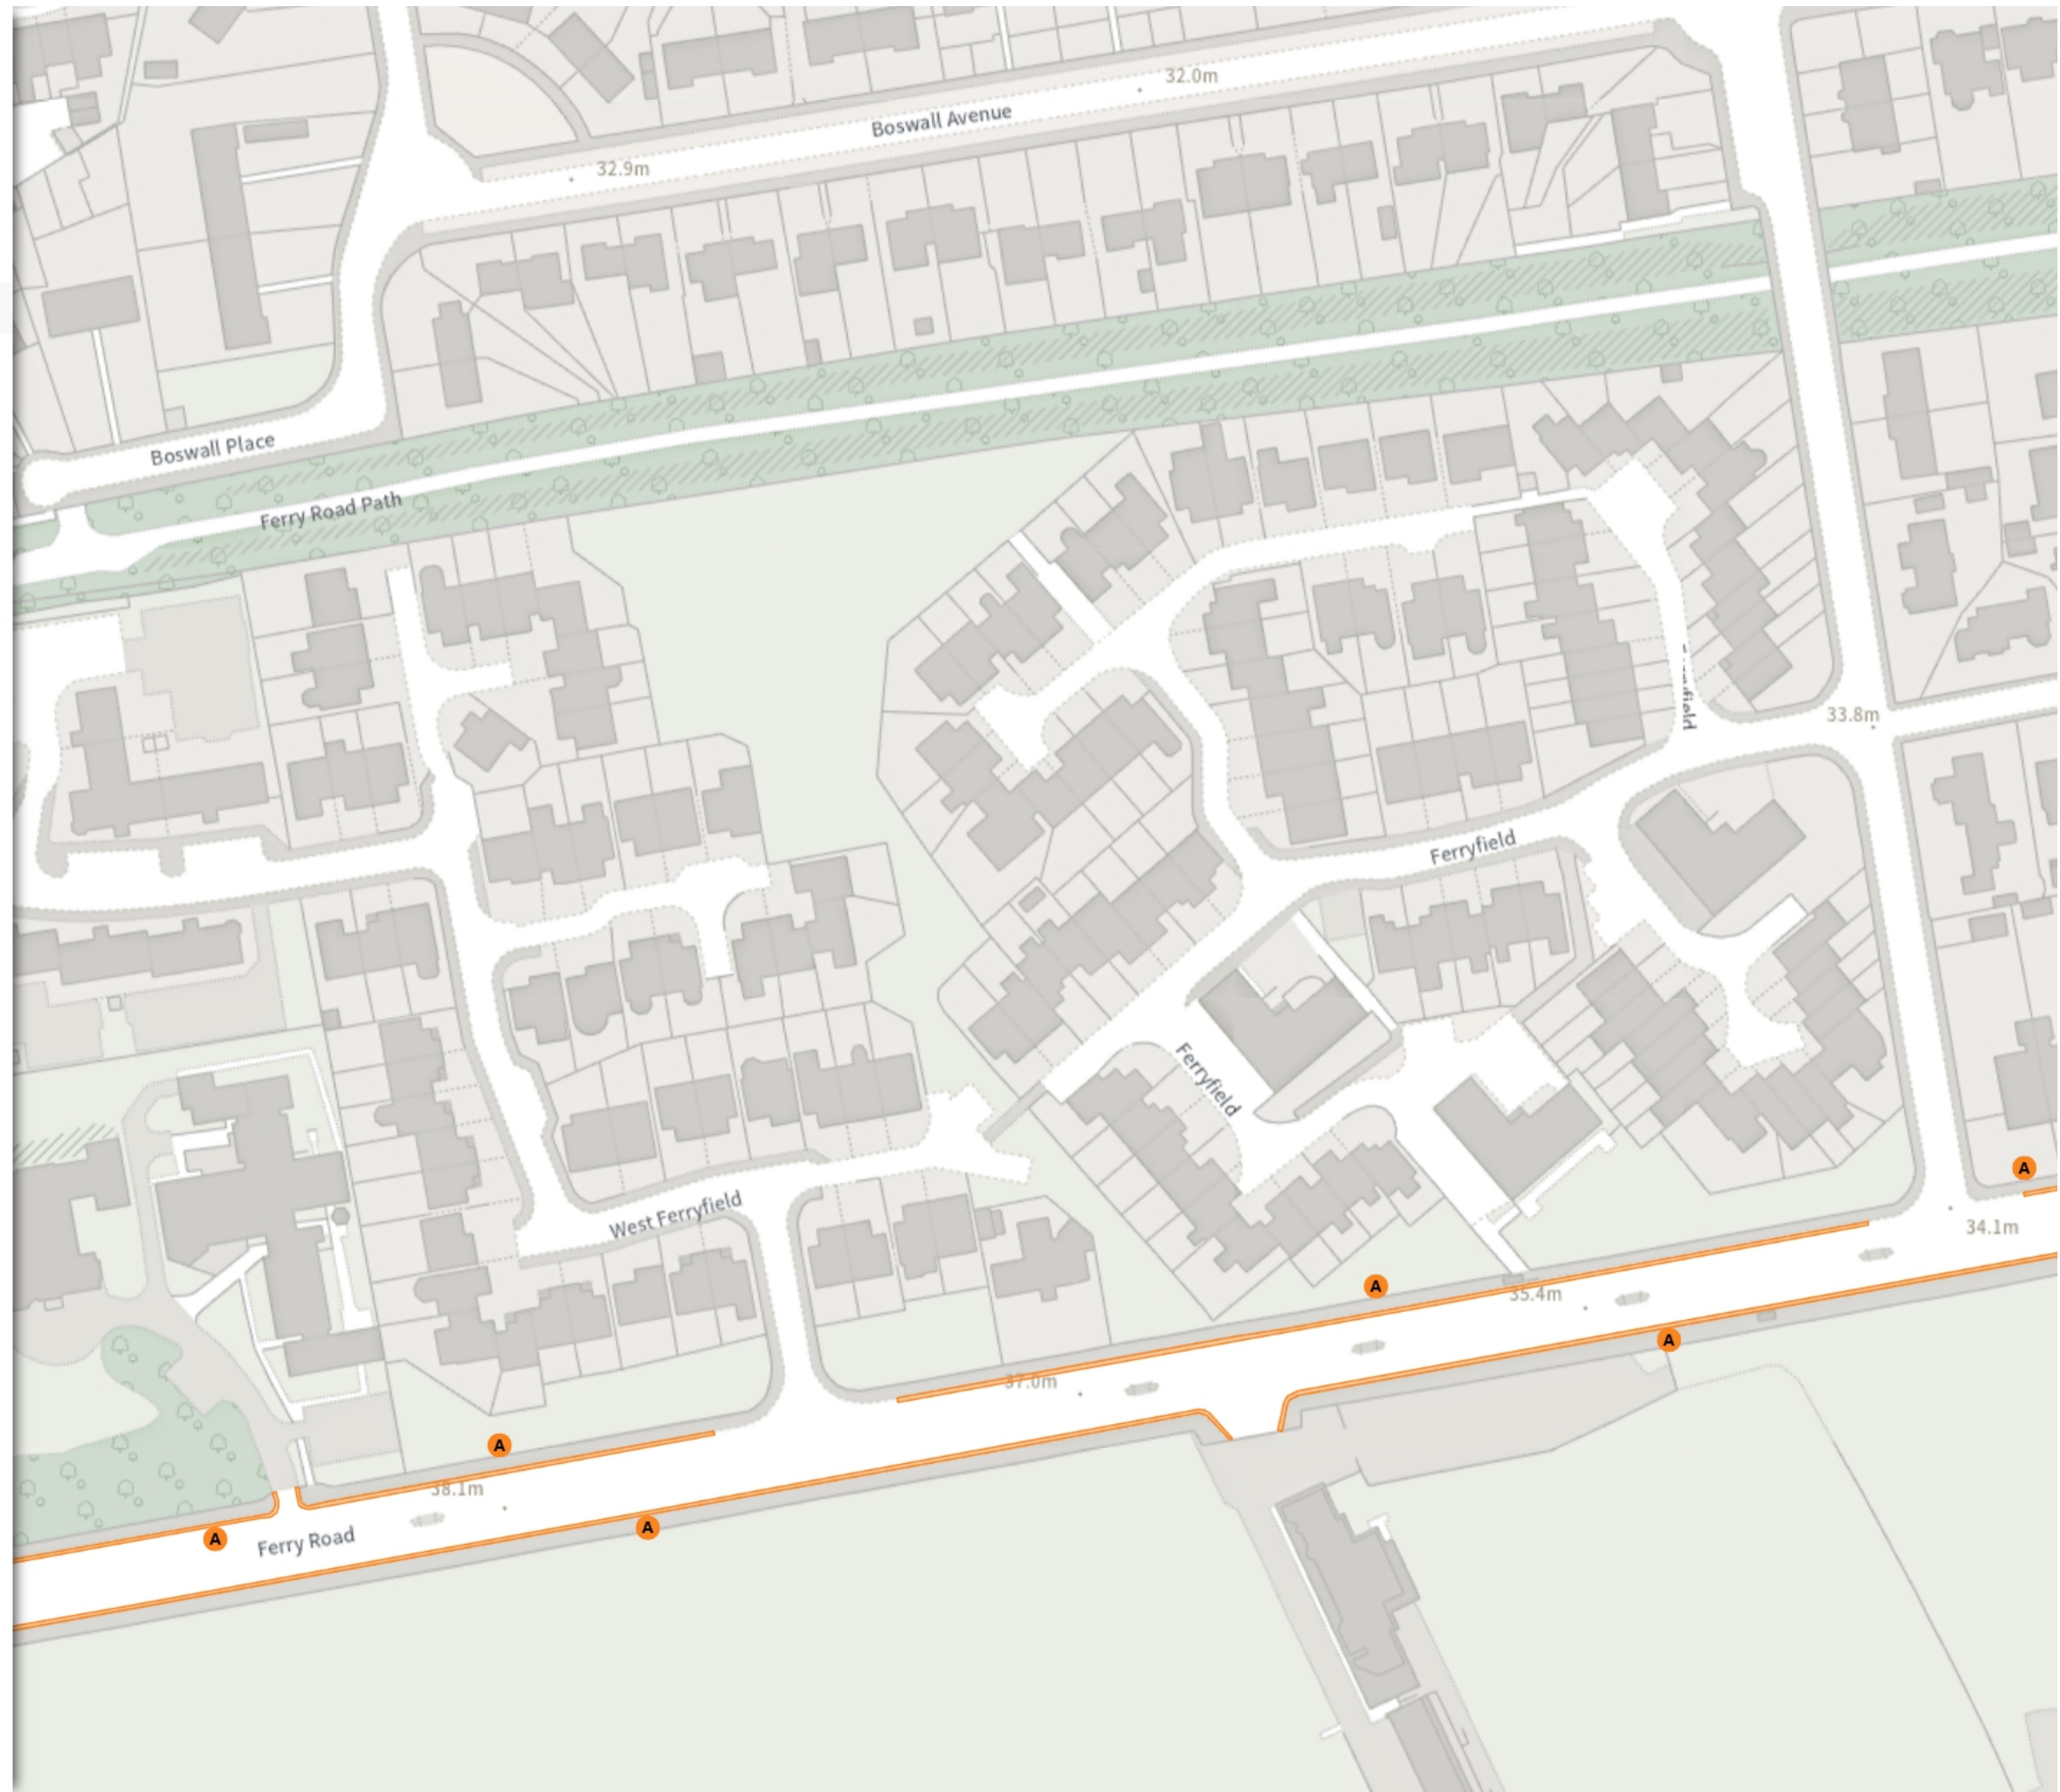

CO/26/02

Map 4 of 15 Made 13/04/26

ADDED

No waiting at any time

At all times

Scale: 1:1250 0 20 40 60m

NW 323312.654, 676175.159 SE 323696.812, 675827.454

© Crown copyright and database rights 2026 Ordnance Survey.
You are not permitted to copy, sub-license, distribute or sell any of this data to third parties in any form. Licence number 100023420

CO/26/02

Map 5 of 15 Made 13/04/26

ADDED

No waiting at any time

At all times

Scale: 1:1250 0 20 40 60m

NW 323699.5, 676168.29 SE 324083.689, 675820.619

© Crown copyright and database rights 2026 Ordnance Survey.
You are not permitted to copy, sub-license, distribute or sell any of this data to third parties in any form. Licence number 100023420