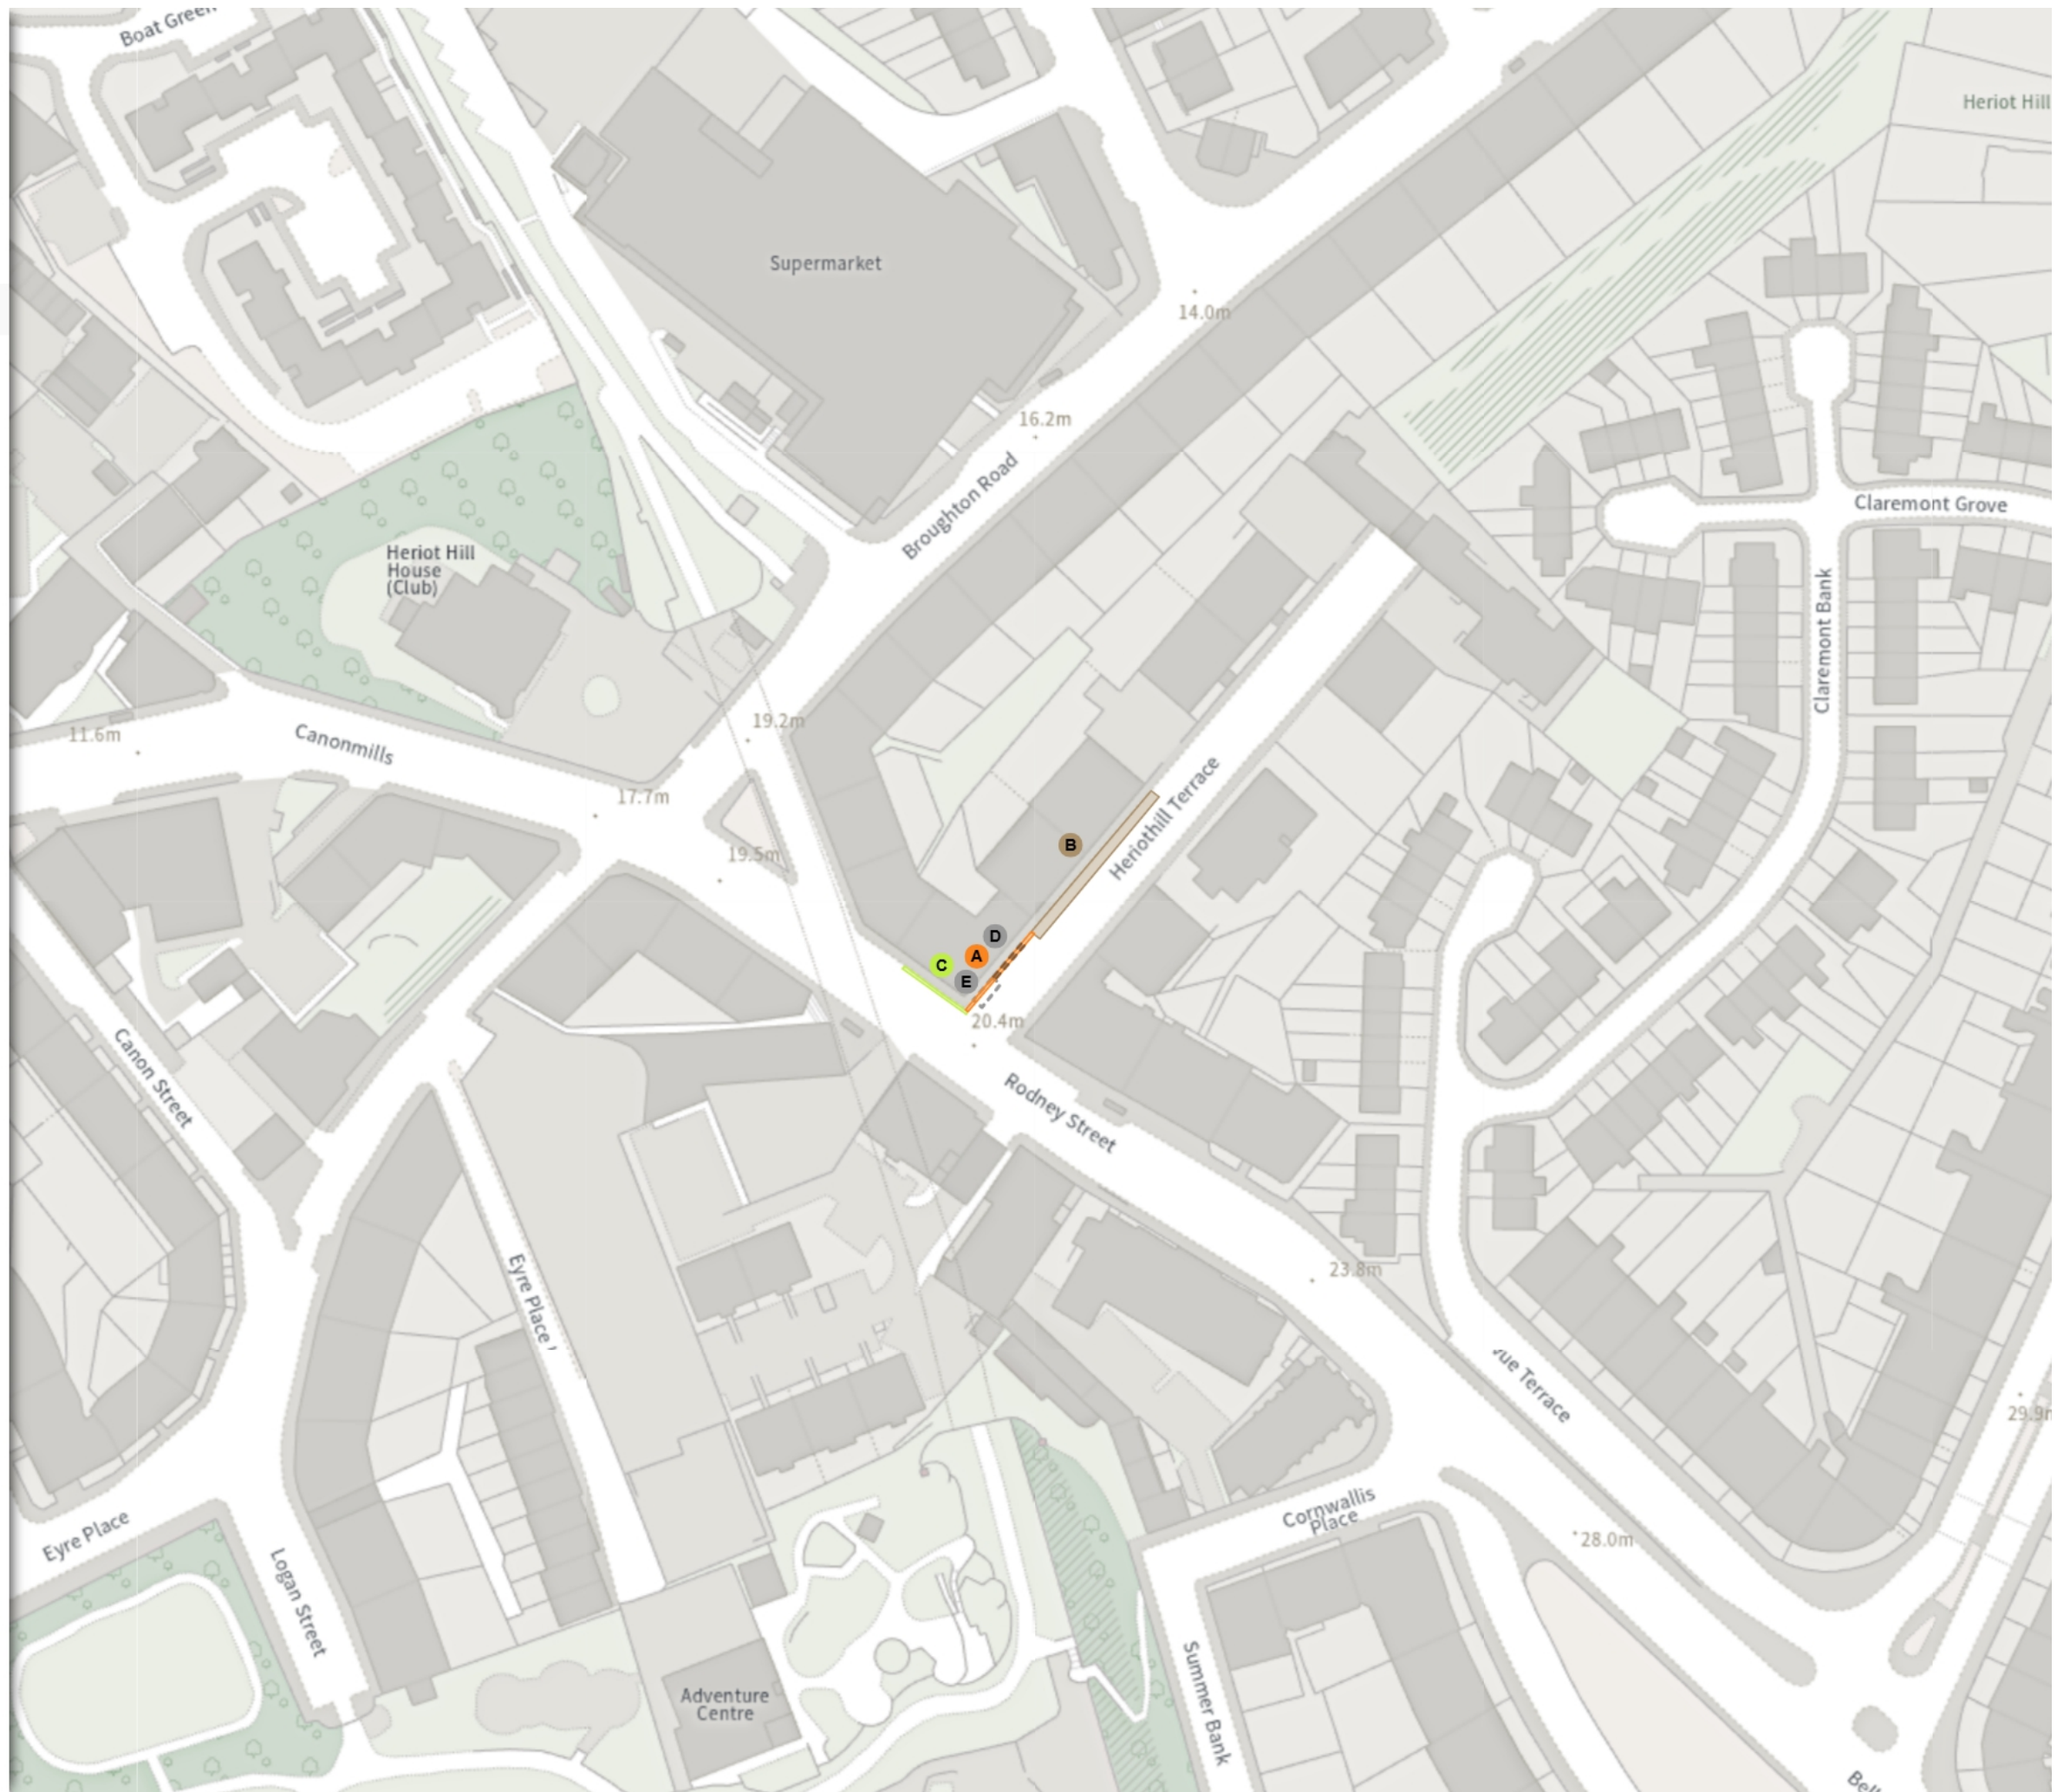

CO/26/02

Map 14b of 15 Made 13/04/26

REMOVED

Shared

E Paid-for parking place (Zone N1)

Mon-Fri 08:30-17:30 4h 1h

Pay And Display, Pay By Phone

£4.20/1h

E Permit holders parking place (Zone N1)

Mon-Fri 08:30-17:30

Scale: 1:1250 0 20 40 60m

NW 325262.717, 675181.004 SE 325647.118, 674833.398

© Crown copyright and database rights 2026 Ordnance Survey.
You are not permitted to copy, sub-license, distribute or sell any of this data to third parties in any form. Licence number 100023420