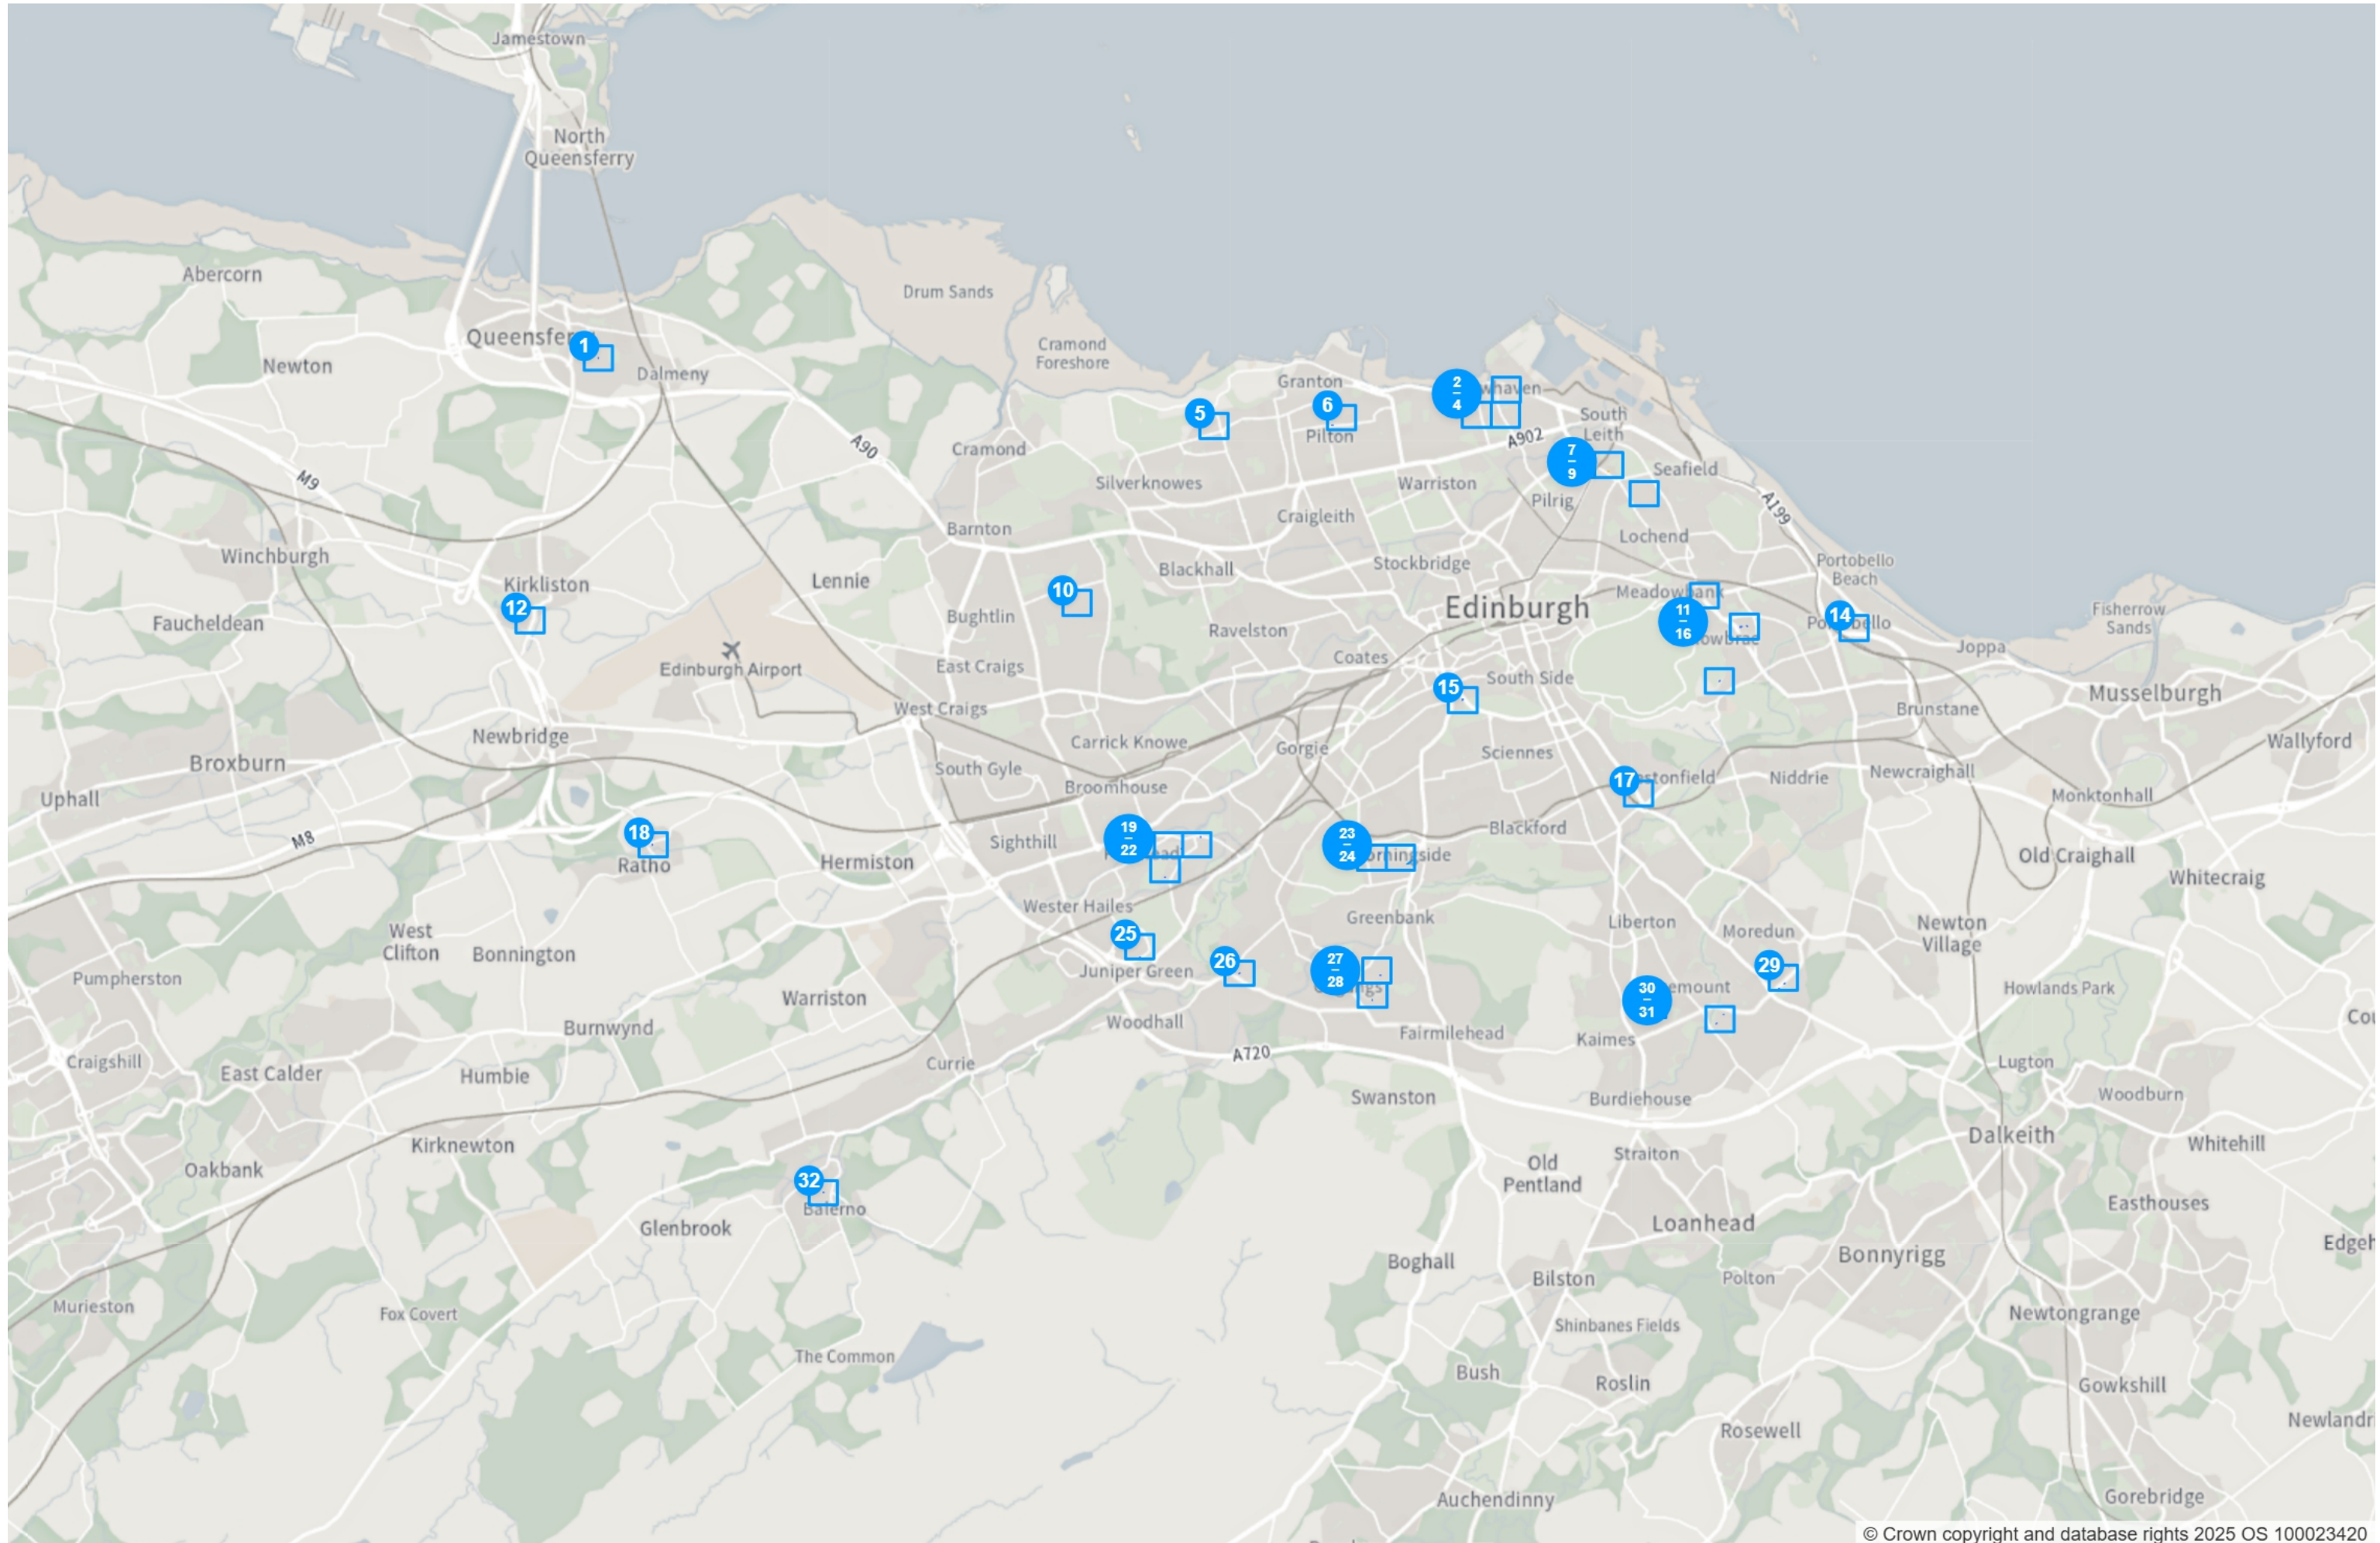

The map tiles show changes of the following types: **Additions, Modifications or Removals.**

**Additions and modifications** are shown in solid colours, like this:

The reference letter (“G” and “L” in this example) corresponds with the key on the left side of the map tile. That key will explain what restriction is being added or modified.

**Removals** are shown as a dotted outline, like this:

In this case a bay (referenced “AC”) is being removed and a yellow line introduced. The reference letter will correspond with the key, and the key will explain what type of restriction is being removed by the proposal.

### **Additions and Removals.**

Sometimes, an existing restriction will be replaced by a different restriction. In such cases, the map tile will show both the removal and the addition:

In this case yellow line (“Z”) is being removed and replaced with a different type of yellow line (“H”). The key will explain both the existing and proposed restrictions.

## Map page indicator

Shows current map number against total and indicates if the legend is split over multiple pages eg. 2a, 2b, 2c