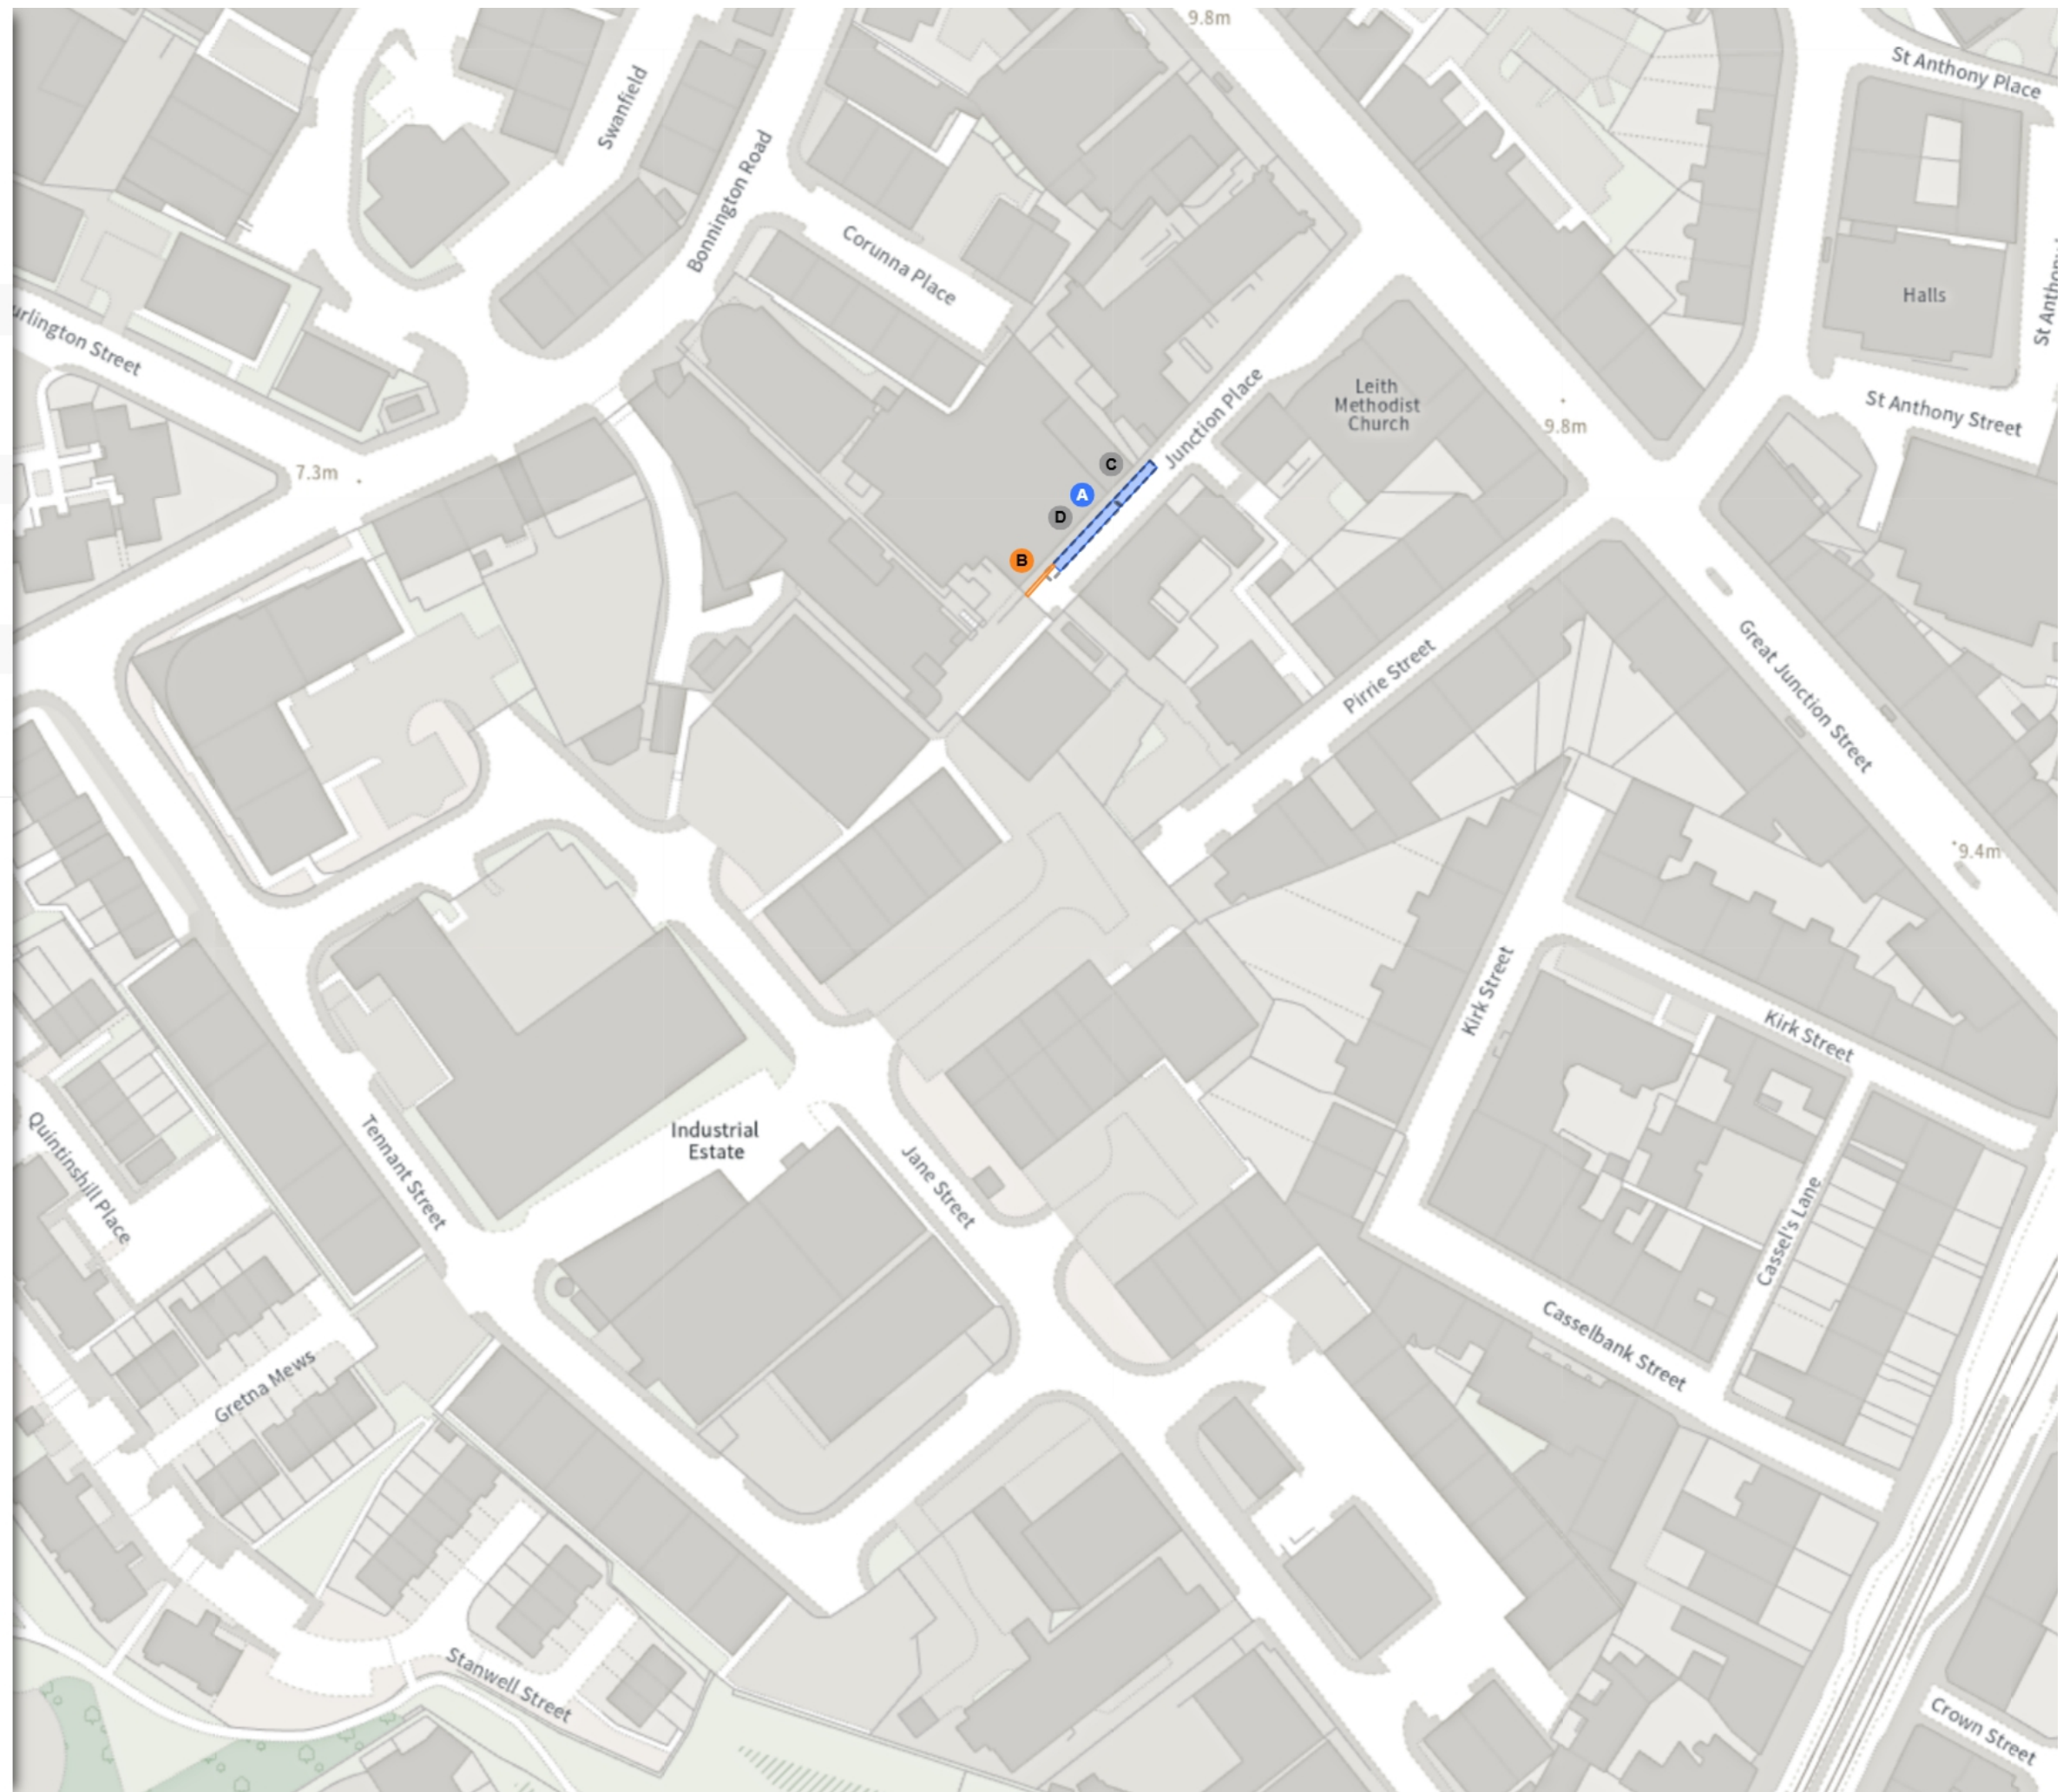

TRO/24/26

Map 7 of 32 Made 08/09/25

ADDED

Disabled persons' badge holders parking place

A At all times

MODIFIED

No waiting at any time

B At all times

REMOVED

Disabled persons' badge holders parking place

C At all times

Permit holders parking place (Zone N7)

D Mon-Fri 08:30-17:30

Scale: 1:1250 0 20 40 60m

NW 326550.716, 676108.704 SE 326935.134, 675761.289

© Crown copyright and database rights 2025 Ordnance Survey.
You are not permitted to copy, sub-license, distribute or sell any of this data to third parties in any form. Licence number 100023420