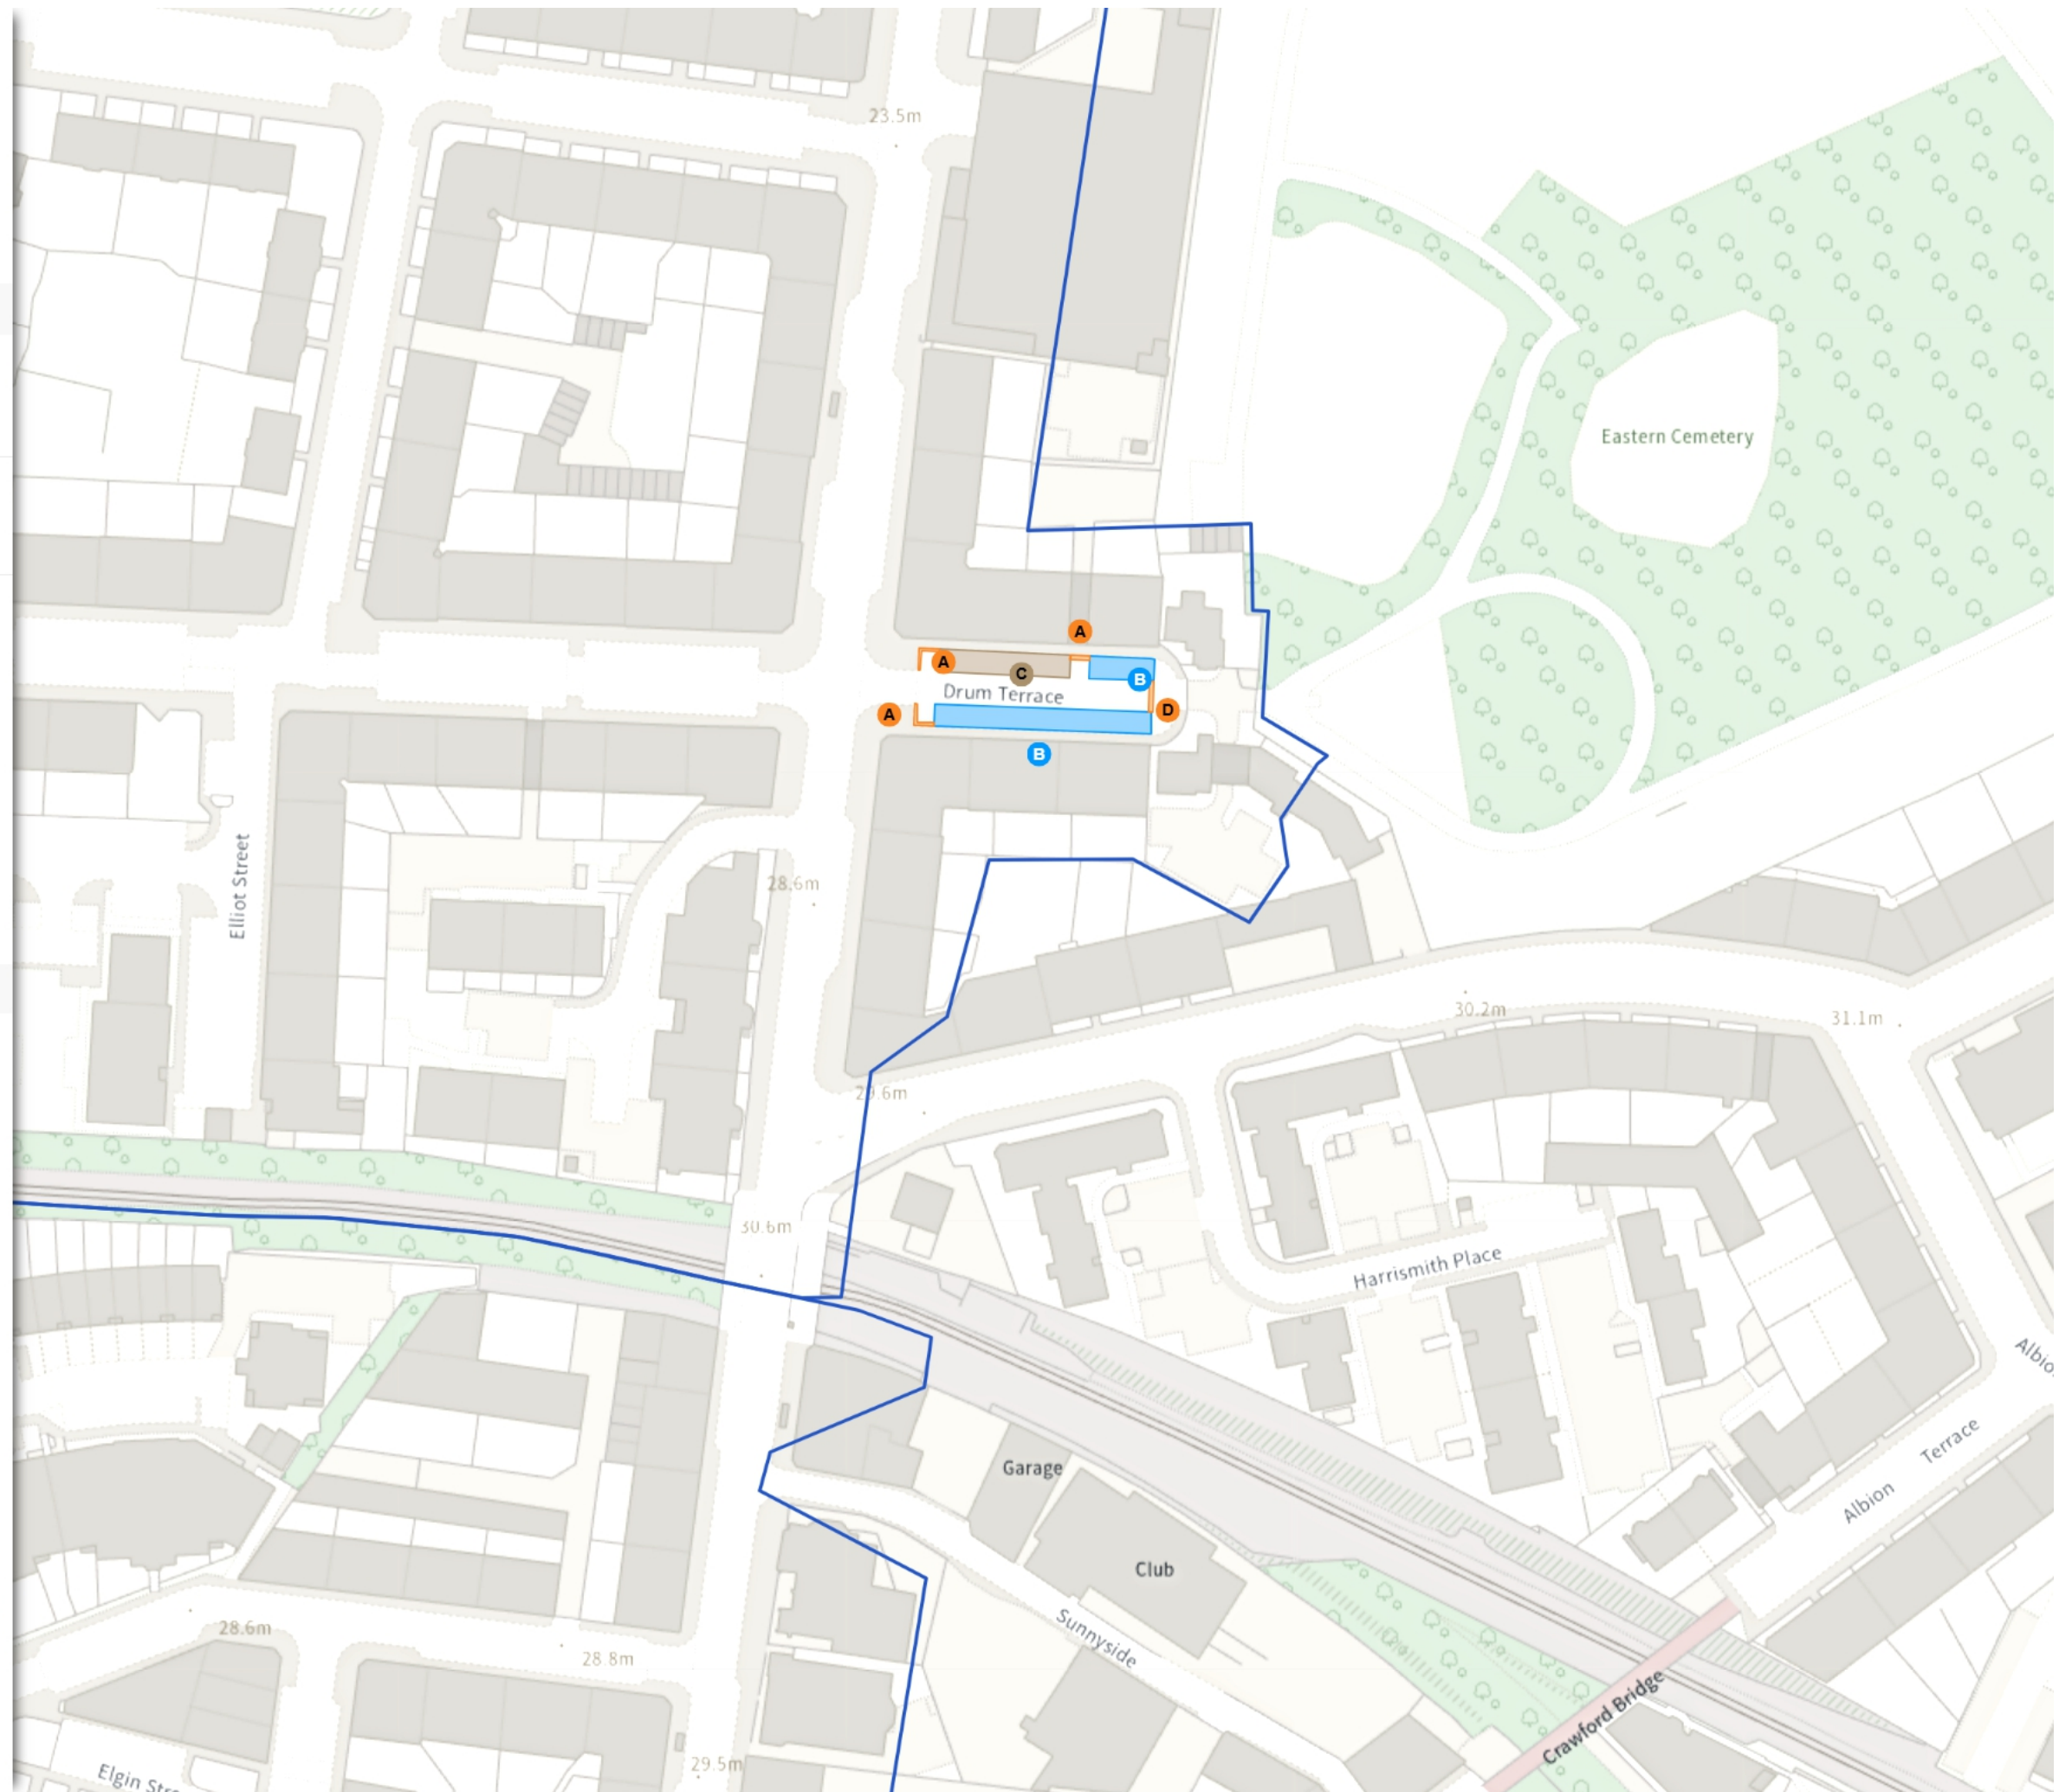

## Map page indicator

Shows current map number against total and indicates if the legend is split over multiple pages eg. 2a, 2b, 2c

MODIFIED

No waiting at any time

At all times

Scale: 1:1250 0 20 40 60m

NW 326841.851, 675129.503 SE 327226.38, 674782.037

© Crown copyright and database rights 2025 Ordnance Survey.  
You are not permitted to copy, sub-license, distribute or sell any of this data to third parties in any form. Licence number 100023420

TRO/24/31

Map 2 of 2 Made 05/05/25

ADDED

- No waiting at any time
- At all times
- Permit holders parking place (PPA P001)
- Mon-Fri 08:30-17:30

REMOVED

- No waiting at any time
- At all times

Scale: 1:1250 0 20 40 60m

NW 326946.796, 674789.776 SE 327331.365, 674442.294

© Crown copyright and database rights 2025 Ordnance Survey.  
You are not permitted to copy, sub-license, distribute or sell any of this data to third parties in any form. Licence number 100023420