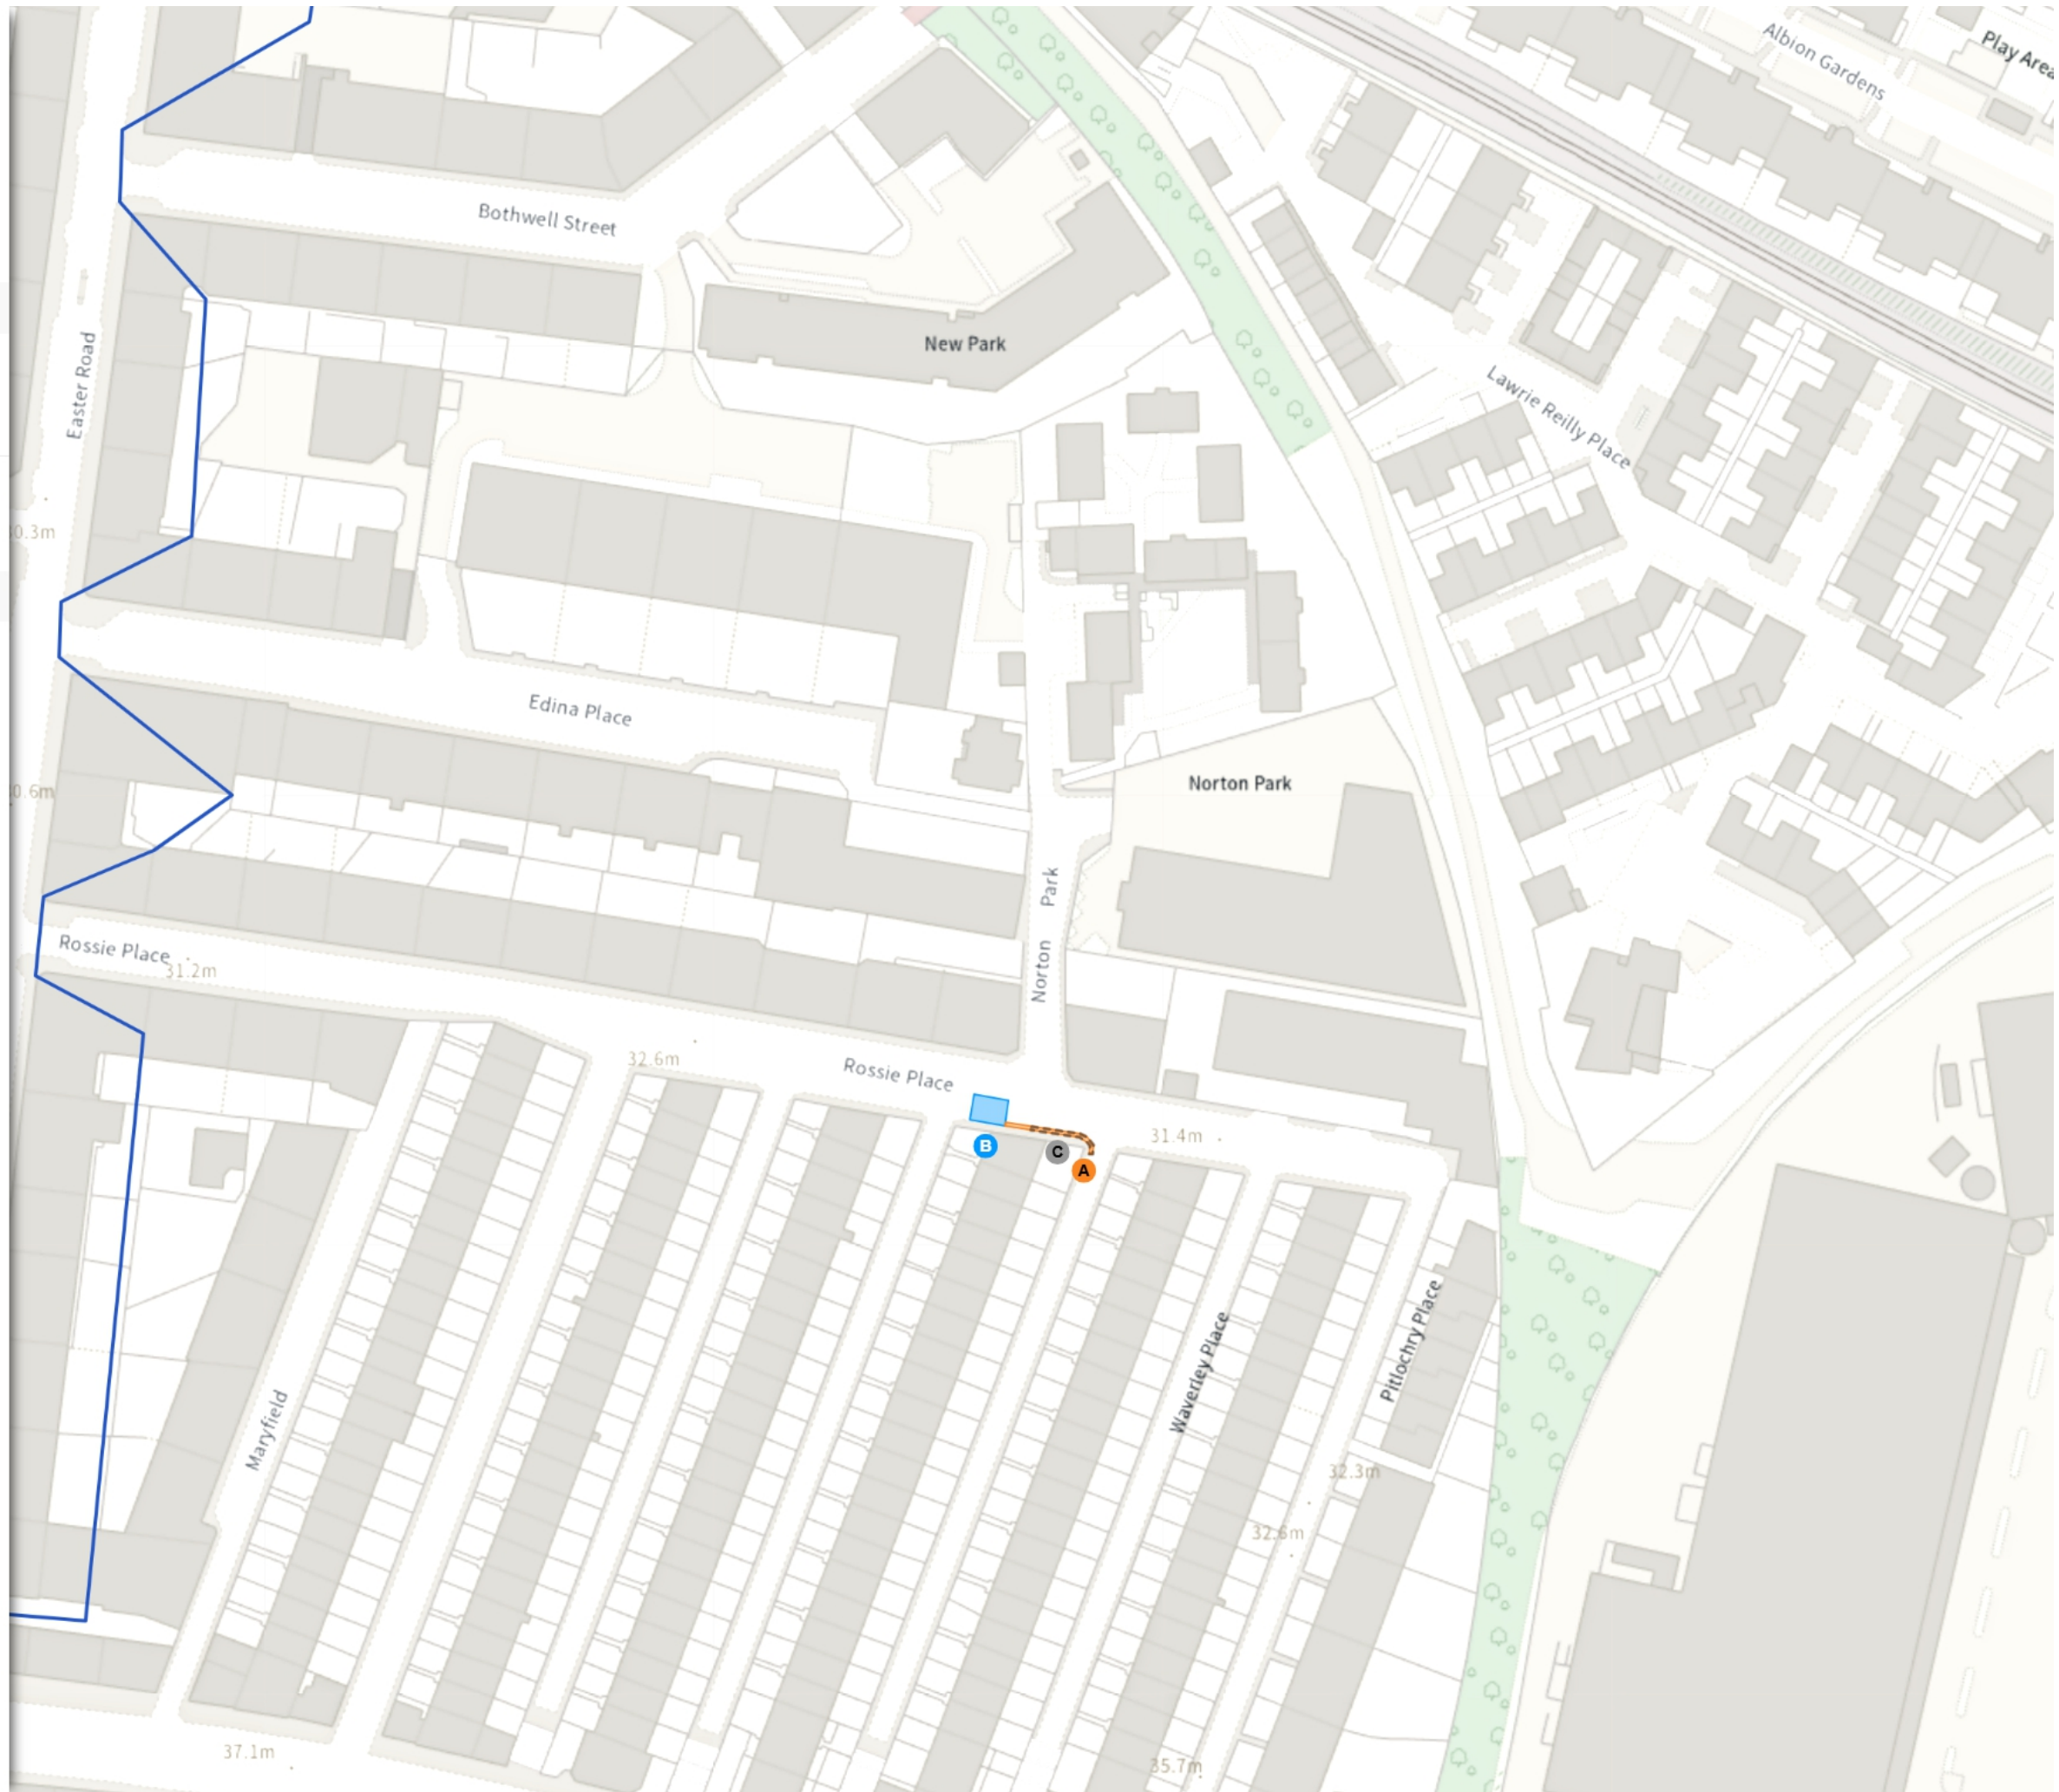

## Map page indicator

Shows current map number against total and indicates if the legend is split over multiple pages eg. 2a, 2b, 2c

MODIFIED

No waiting at any time

At all times

Scale: 1:1250 0 20 40 60m

NW 326841.851, 675129.503 SE 327226.38, 674782.037

© Crown copyright and database rights 2025 Ordnance Survey.  
You are not permitted to copy, sub-license, distribute or sell any of this data to third parties in any form. Licence number 100023420

TRO/24/31

Map 2 of 2 Made 05/05/25

ADDED

- No waiting at any time
- At all times
- Permit holders parking place (PPA P001)
- Mon-Fri 08:30-17:30

REMOVED

- No waiting at any time
- At all times

Scale: 1:1250 0 20 40 60m

NW 326946.796, 674789.776 SE 327331.365, 674442.294

© Crown copyright and database rights 2025 Ordnance Survey.  
You are not permitted to copy, sub-license, distribute or sell any of this data to third parties in any form. Licence number 100023420