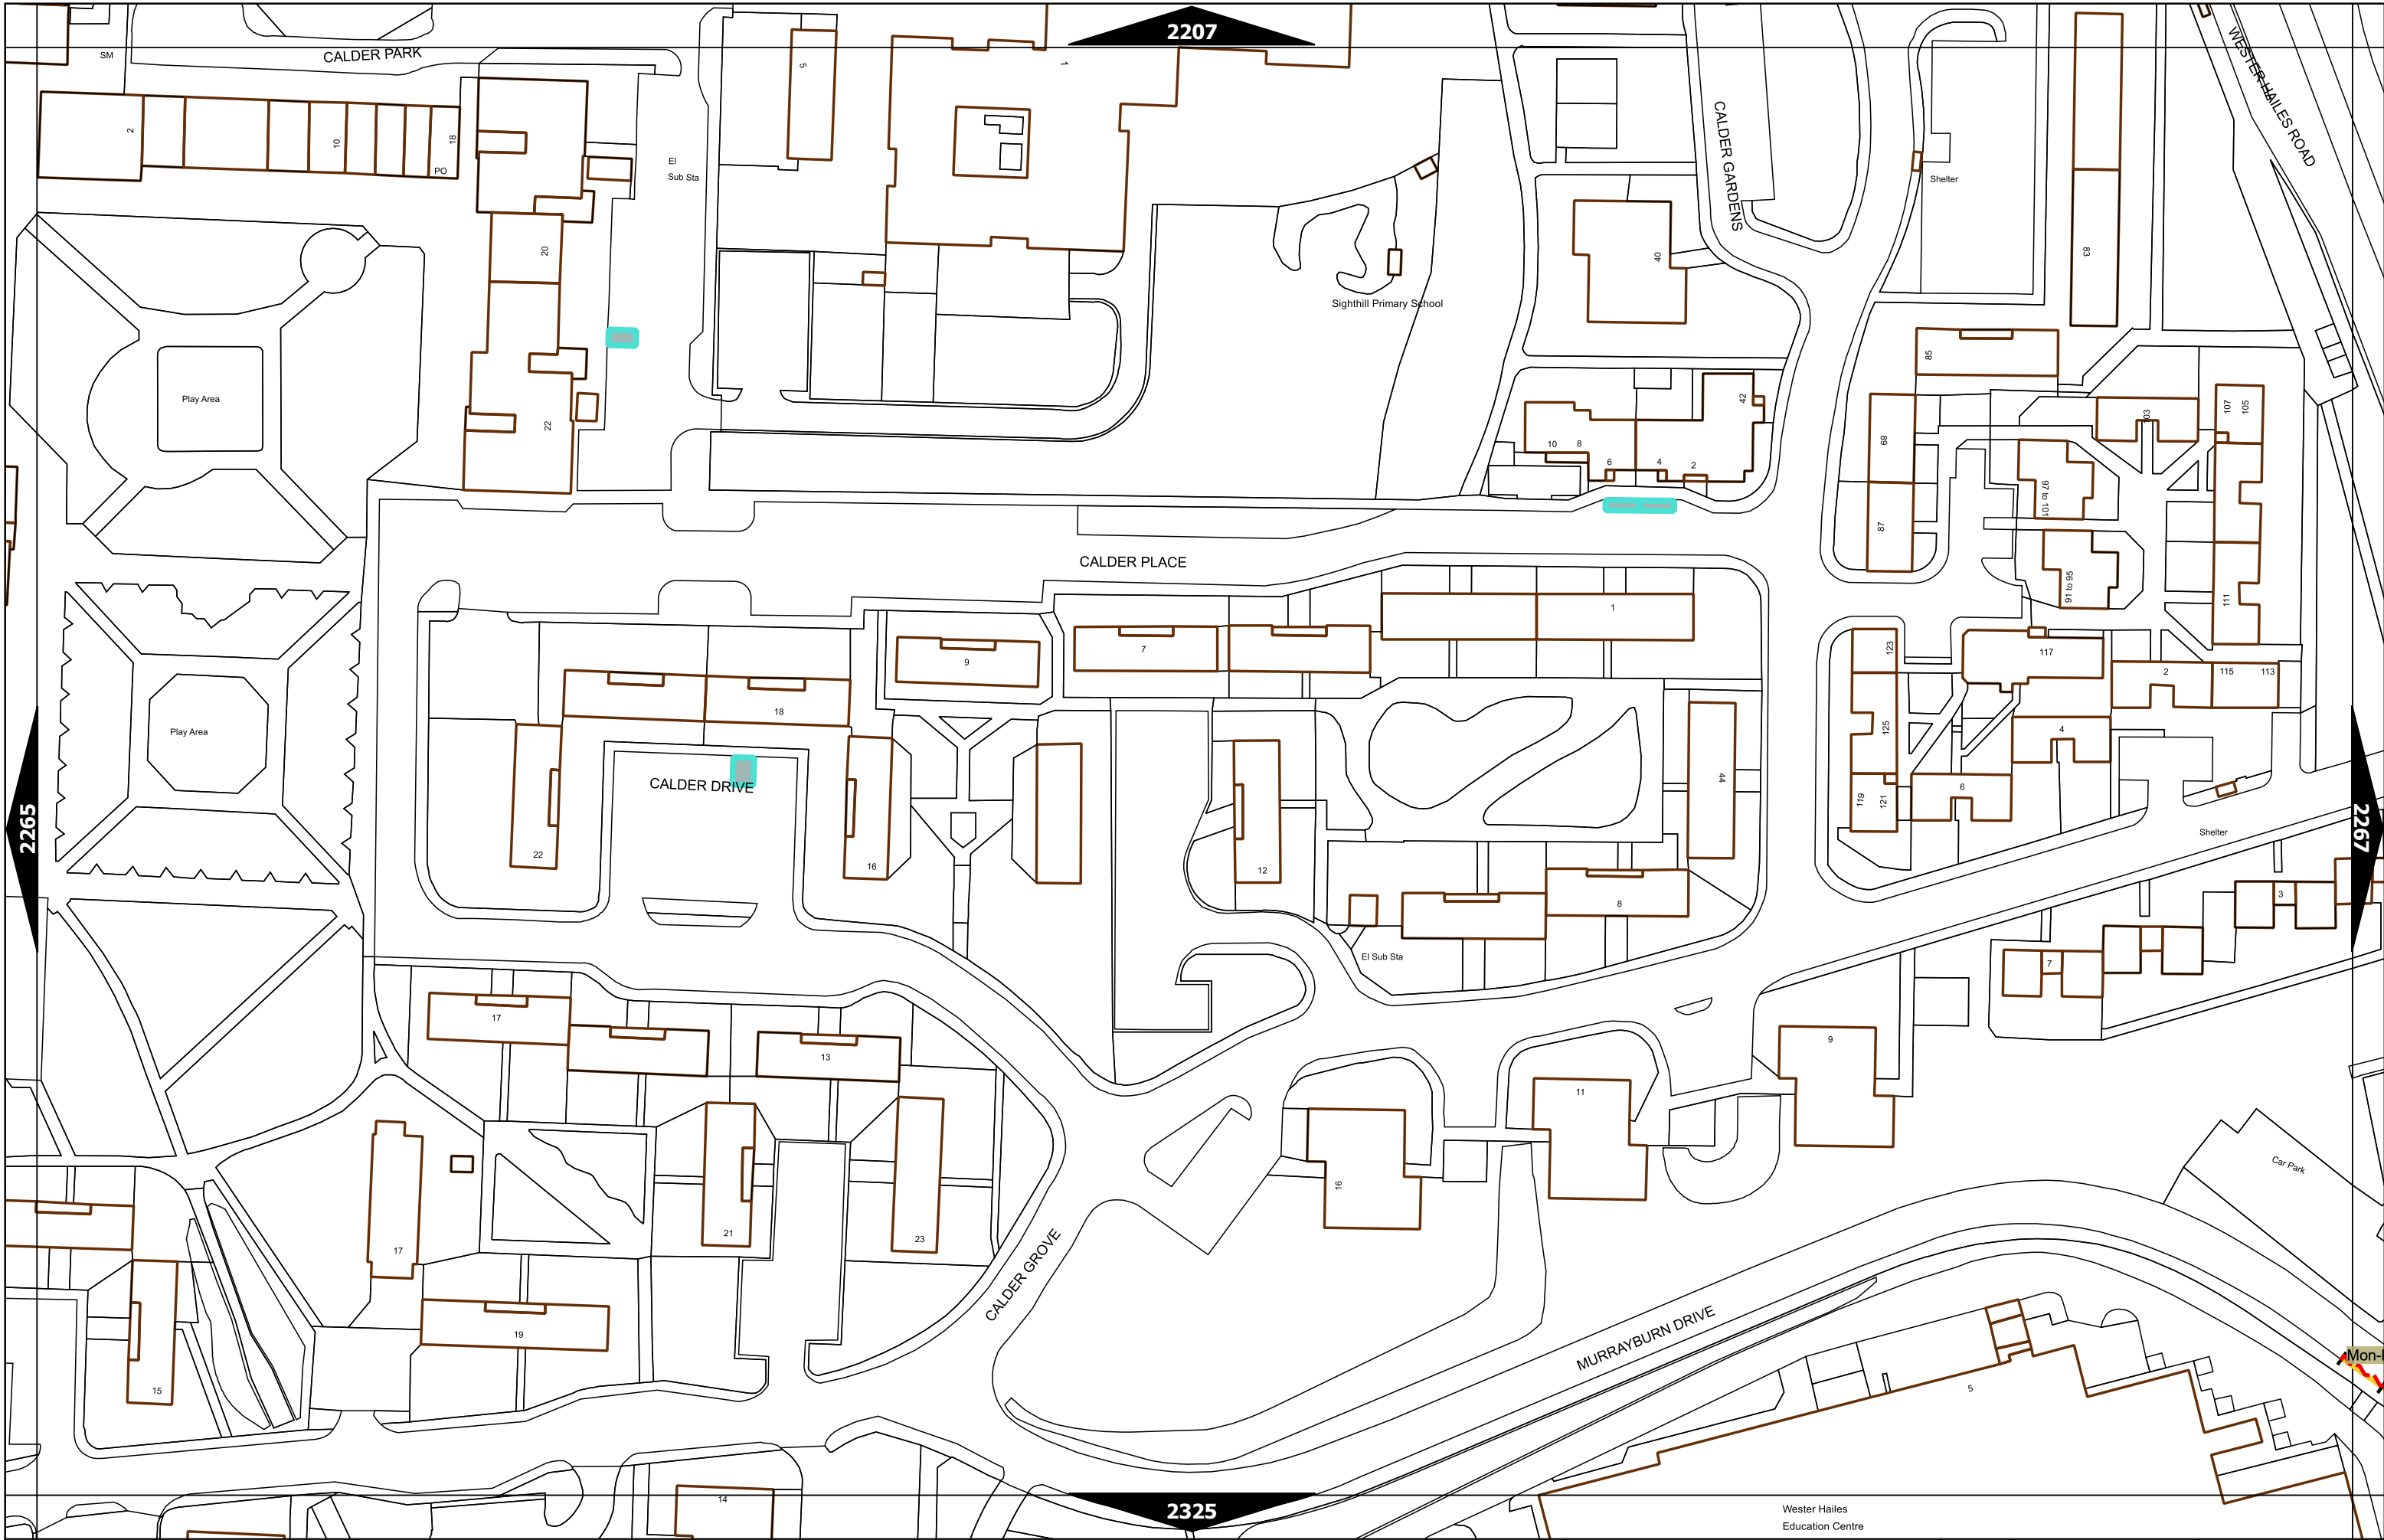

Scale at A3	1:1000
Print Date	09-May-2022
Map Tile	2266
Revision	2
Status	PROPOSED