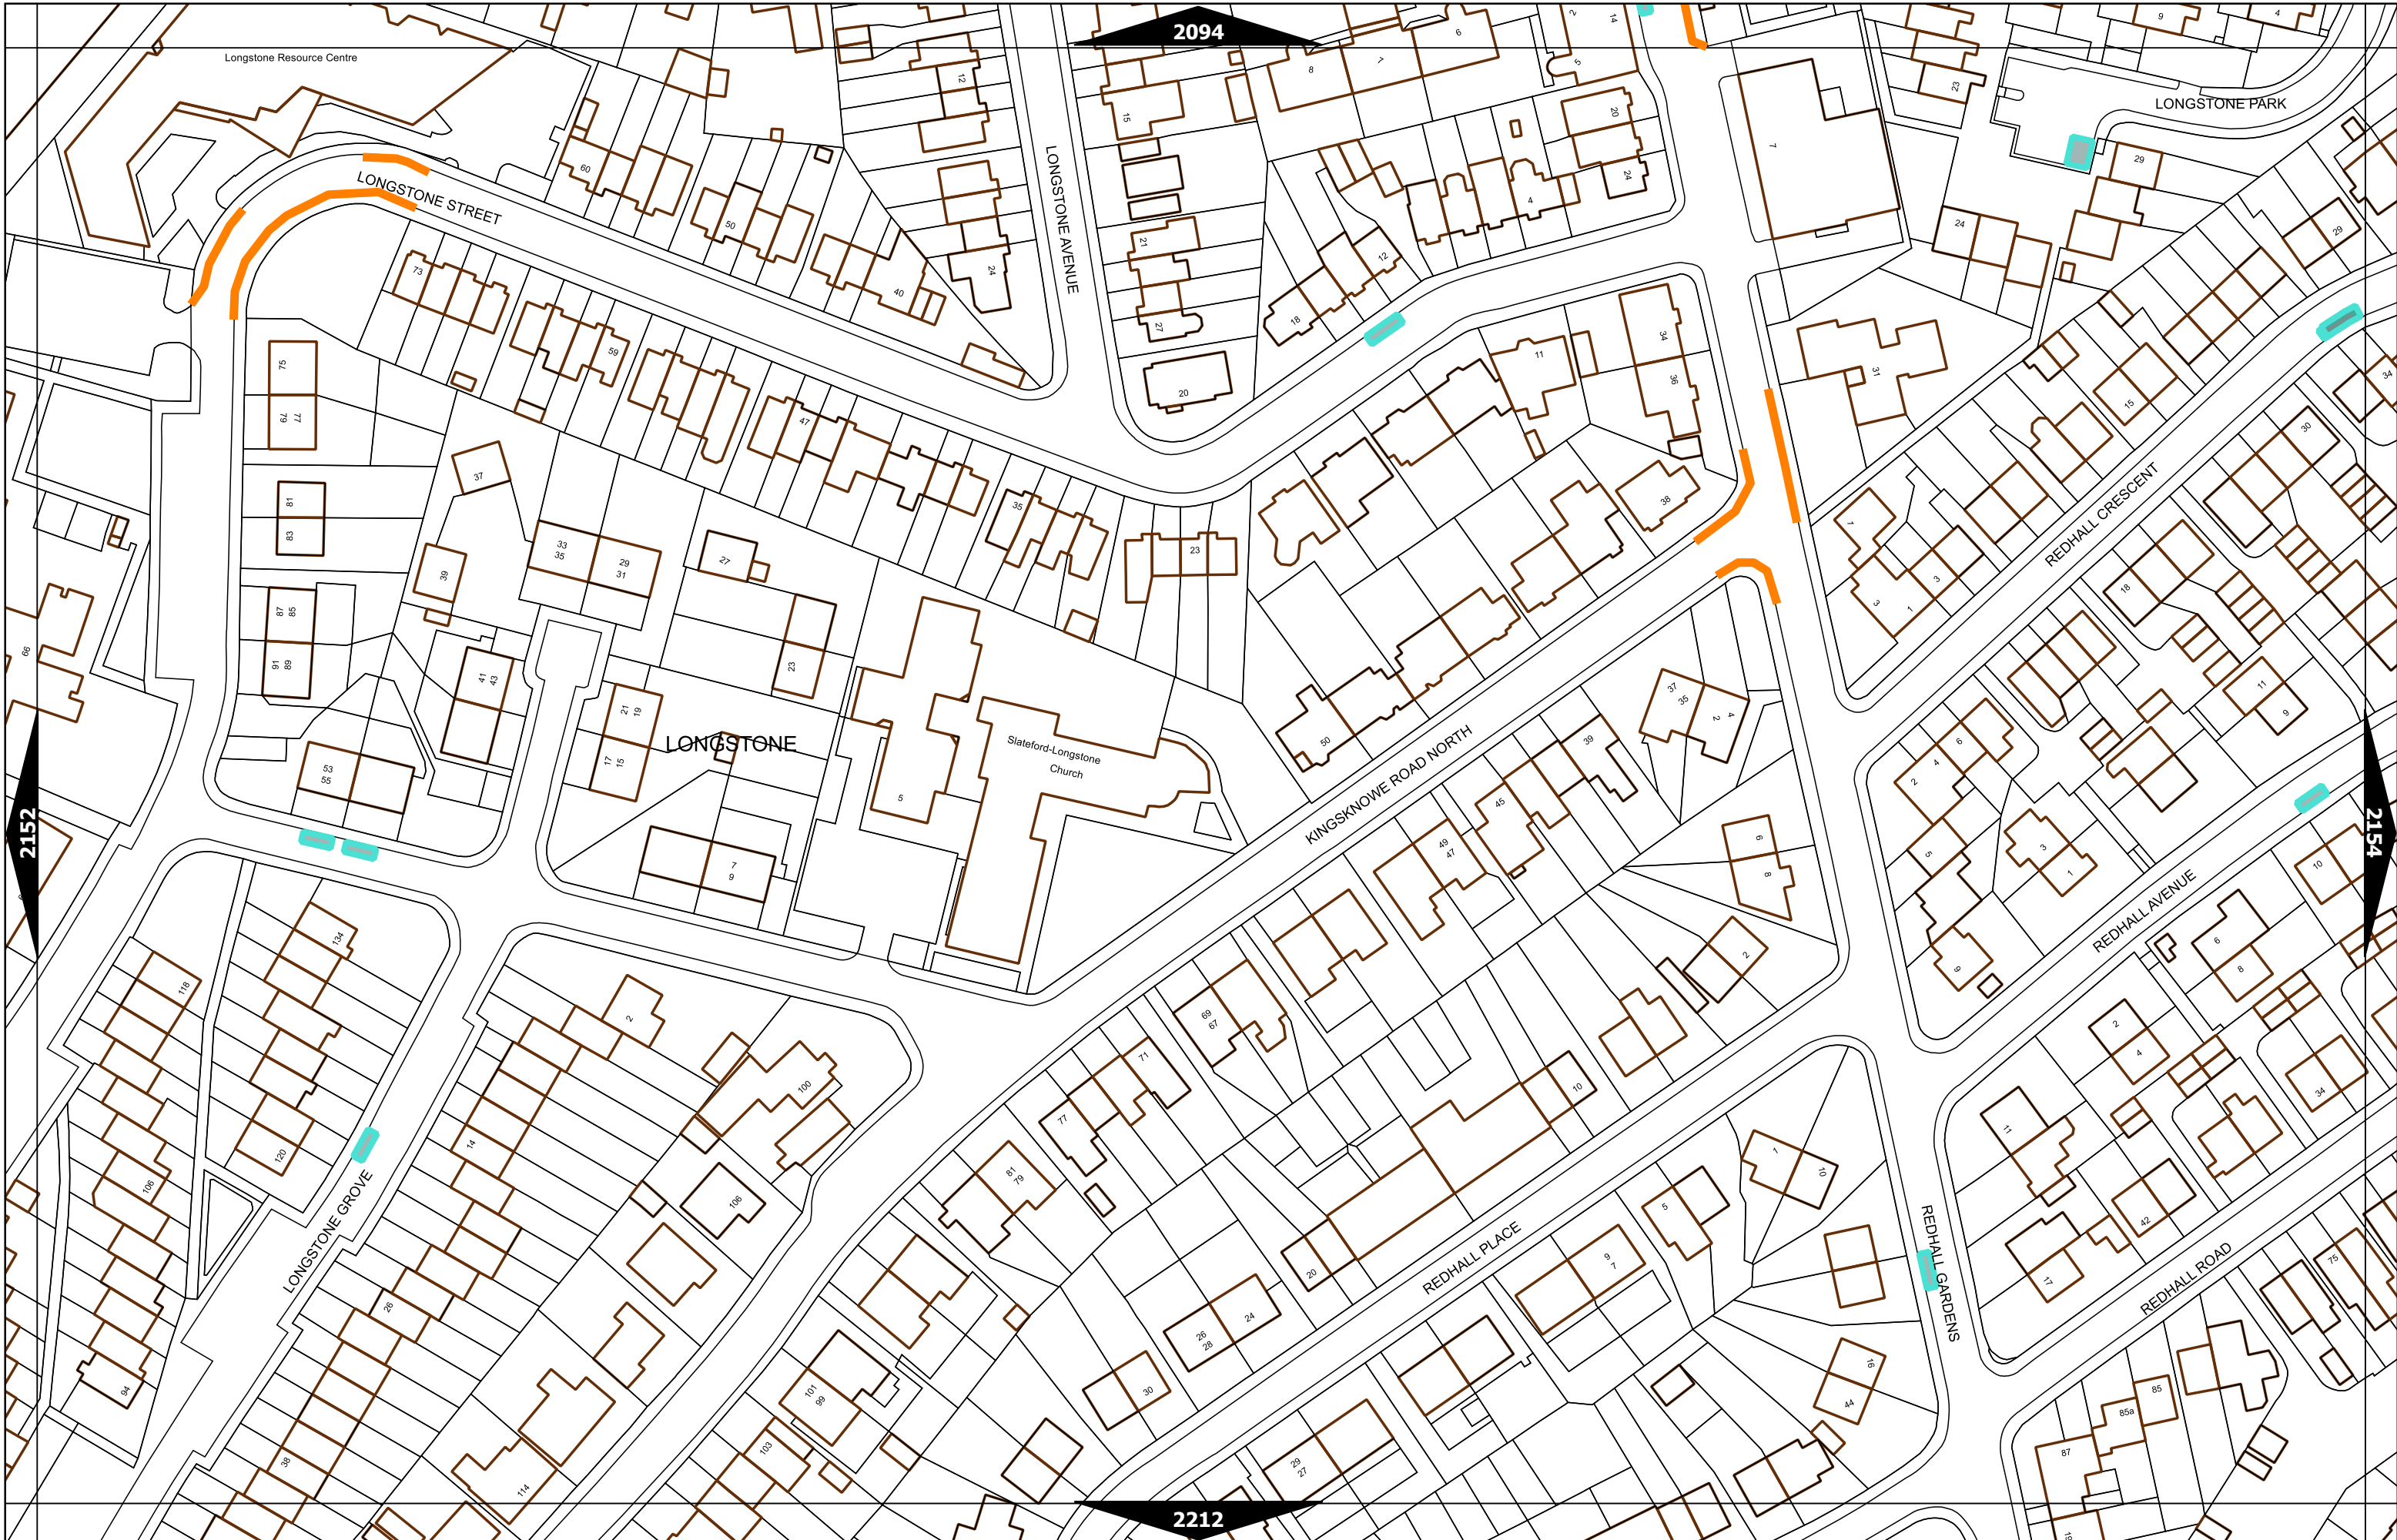

Scale at A3	1:1000
Print Date	09-May-2022
Map Tile	1856
Revision	2
Status	PROPOSED

Scale at A3	1:1000
Print Date	09-May-2022
Map Tile	1859
Revision	3
Status	PROPOSED

Scale at A3	1:1000
Print Date	09-May-2022
Map Tile	1868
Revision	7
Status	PROPOSED

N ▲	Scale at A3	1:1000
	Print Date	09-May-2022
	Map Tile	1916
	Revision	3
	Status	PROPOSED

Scale at A3	1:1000
Print Date	09-May-2022
Map Tile	1917
Revision	3
Status	PROPOSED

Scale at A3	1:1000
Print Date	09-May-2022
Map Tile	1992
Revision	3
Status	PROPOSED

Scale at A3	1:1000
Print Date	09-May-2022
Map Tile	2036
Revision	2
Status	PROPOSED

Scale at A3	1:1000
Print Date	09-May-2022
Map Tile	2048
Revision	4
Status	PROPOSED

Scale at A3	1:1000
Print Date	09-May-2022
Map Tile	2153
Revision	4
Status	PROPOSED

Scale at A3	1:1000
Print Date	09-May-2022
Map Tile	2219
Revision	4
Status	PROPOSED

Scale at A3	1:1000
Print Date	09-May-2022
Map Tile	2266
Revision	2
Status	PROPOSED

Scale at A3	1:1000
Print Date	09-May-2022
Map Tile	2327
Revision	2
Status	PROPOSED