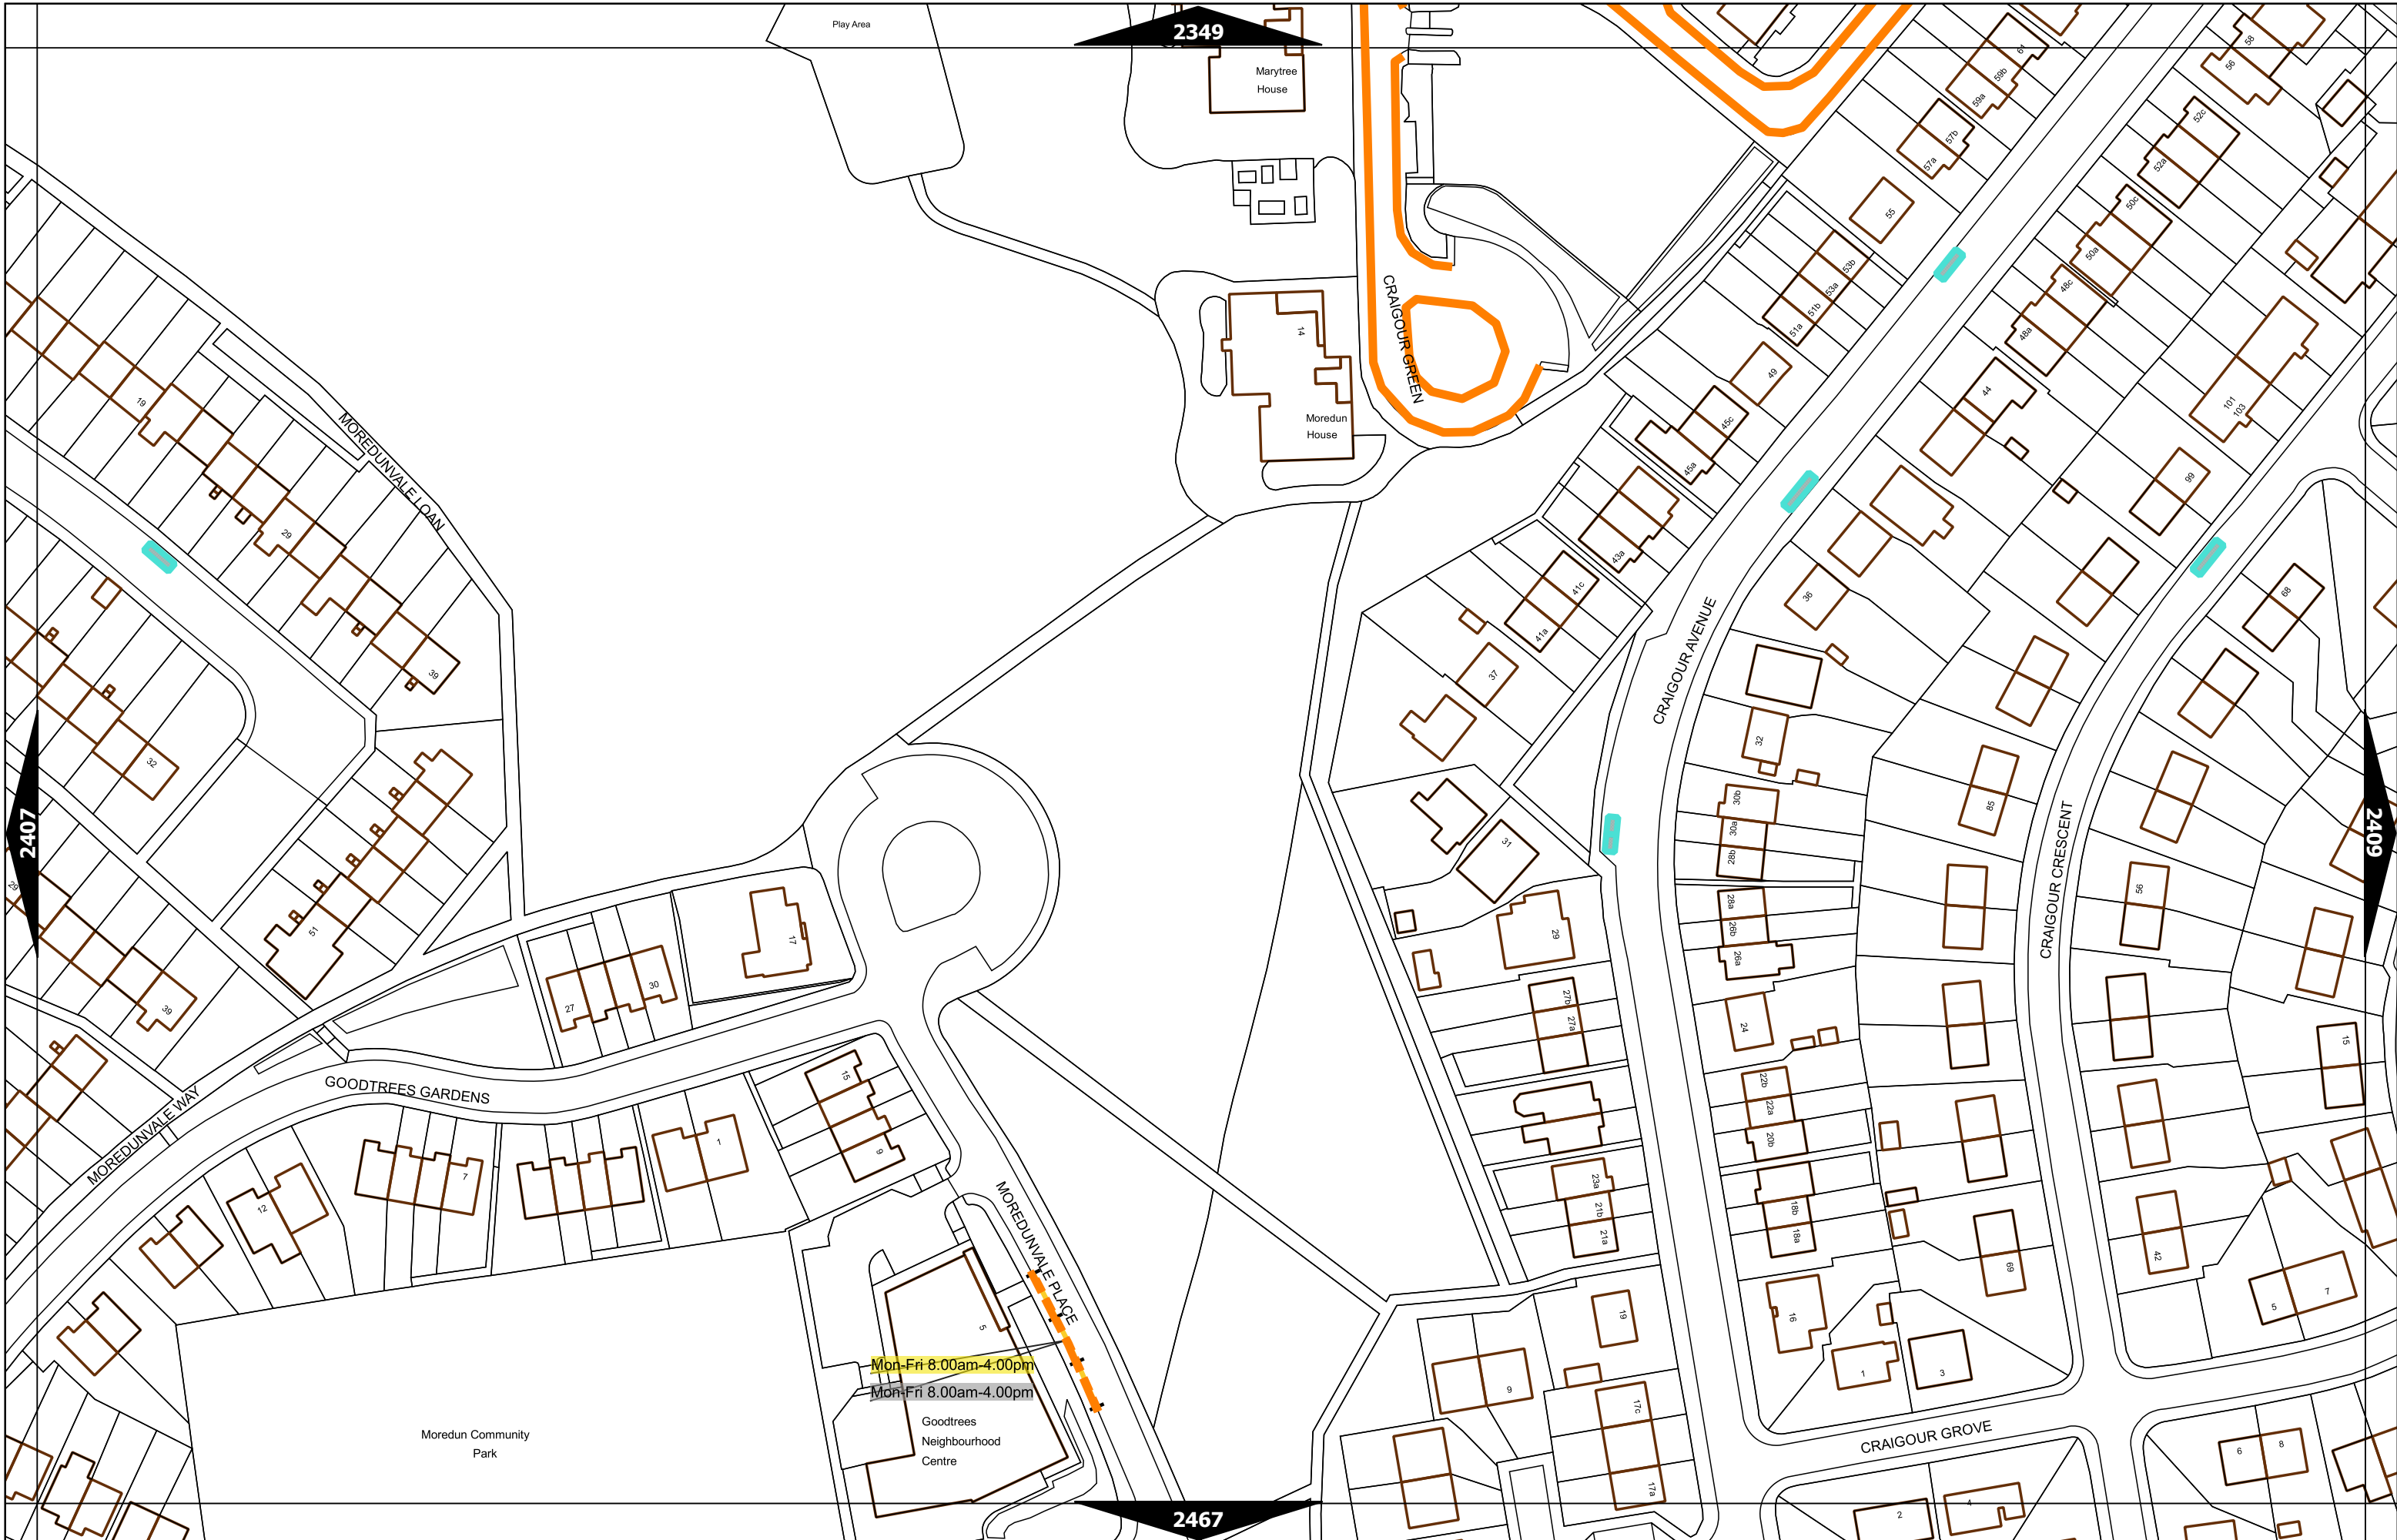

Scale at A3	1:1000
Print Date	09-May-2022
Map Tile	2408
Revision	2
Status	PROPOSED