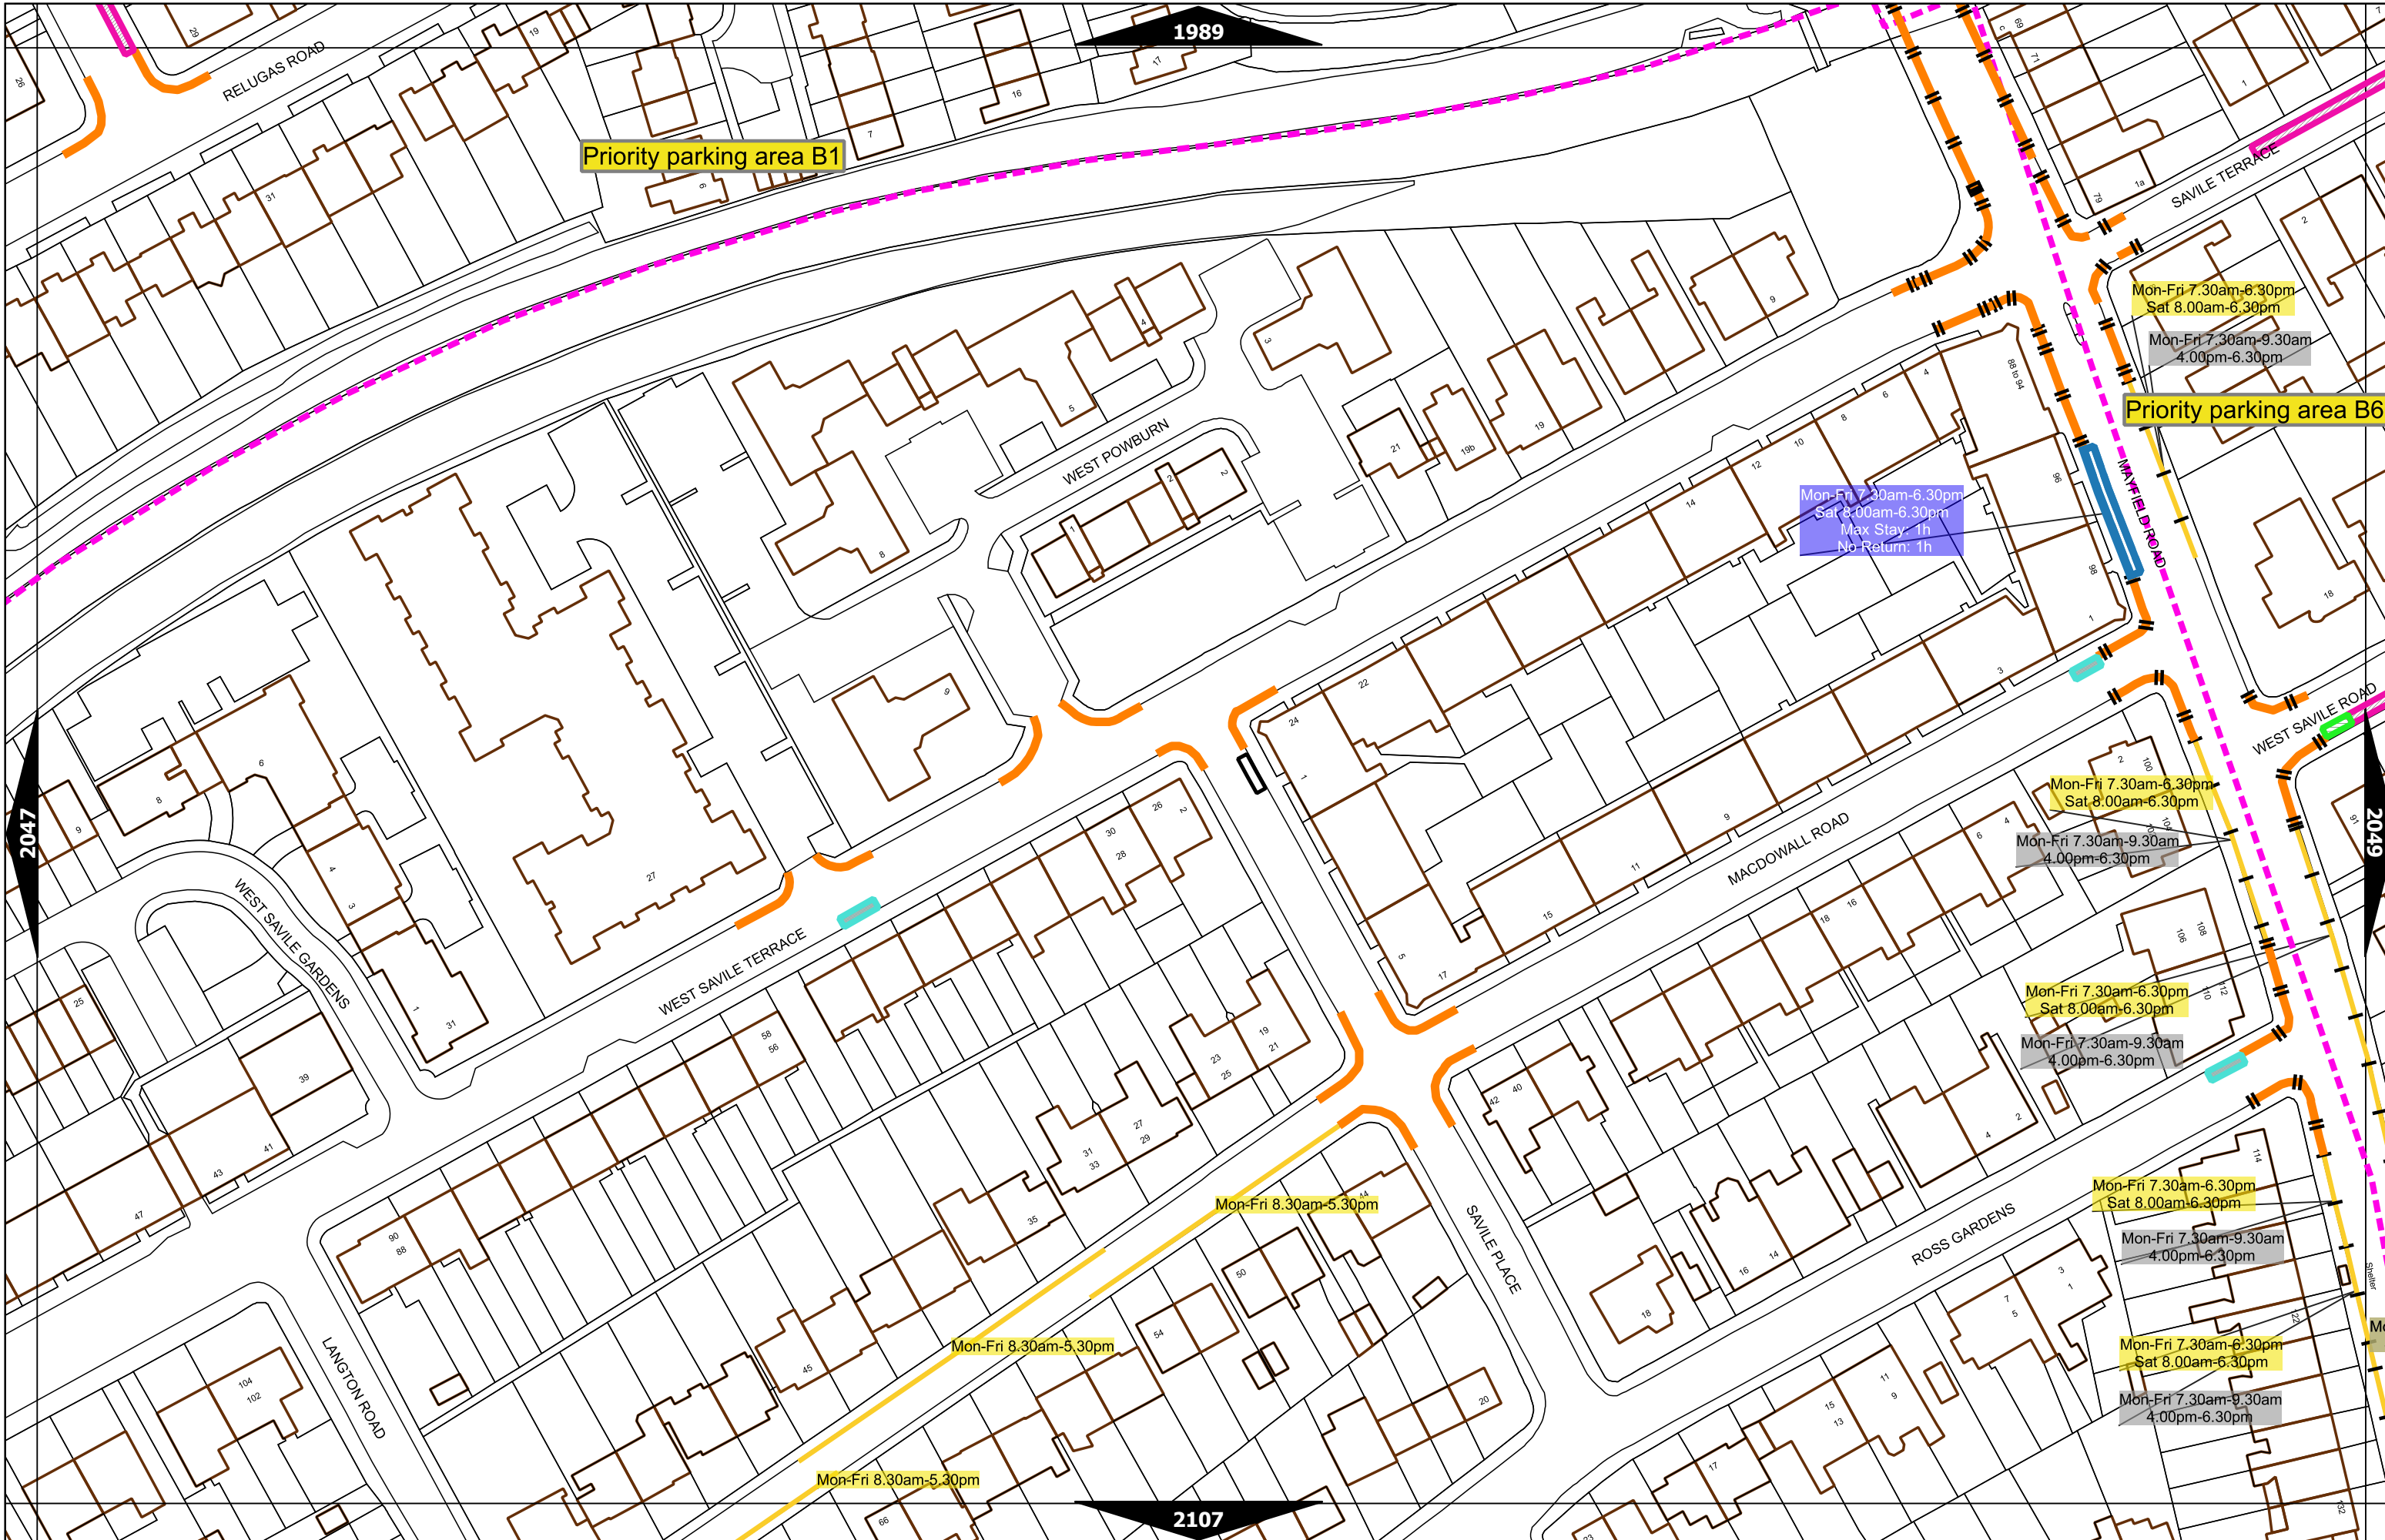

N ▲	Scale at A3	1:1000
	Print Date	09-May-2022
	Map Tile	1916
	Revision	3
	Status	PROPOSED

Scale at A3	1:1000
Print Date	09-May-2022
Map Tile	1917
Revision	3
Status	PROPOSED

Scale at A3	1:1000
Print Date	09-May-2022
Map Tile	1992
Revision	3
Status	PROPOSED

Scale at A3	1:1000
Print Date	09-May-2022
Map Tile	2036
Revision	2
Status	PROPOSED

Scale at A3	1:1000
Print Date	09-May-2022
Map Tile	2048
Revision	4
Status	PROPOSED

Scale at A3	1:1000
Print Date	09-May-2022
Map Tile	2153
Revision	4
Status	PROPOSED