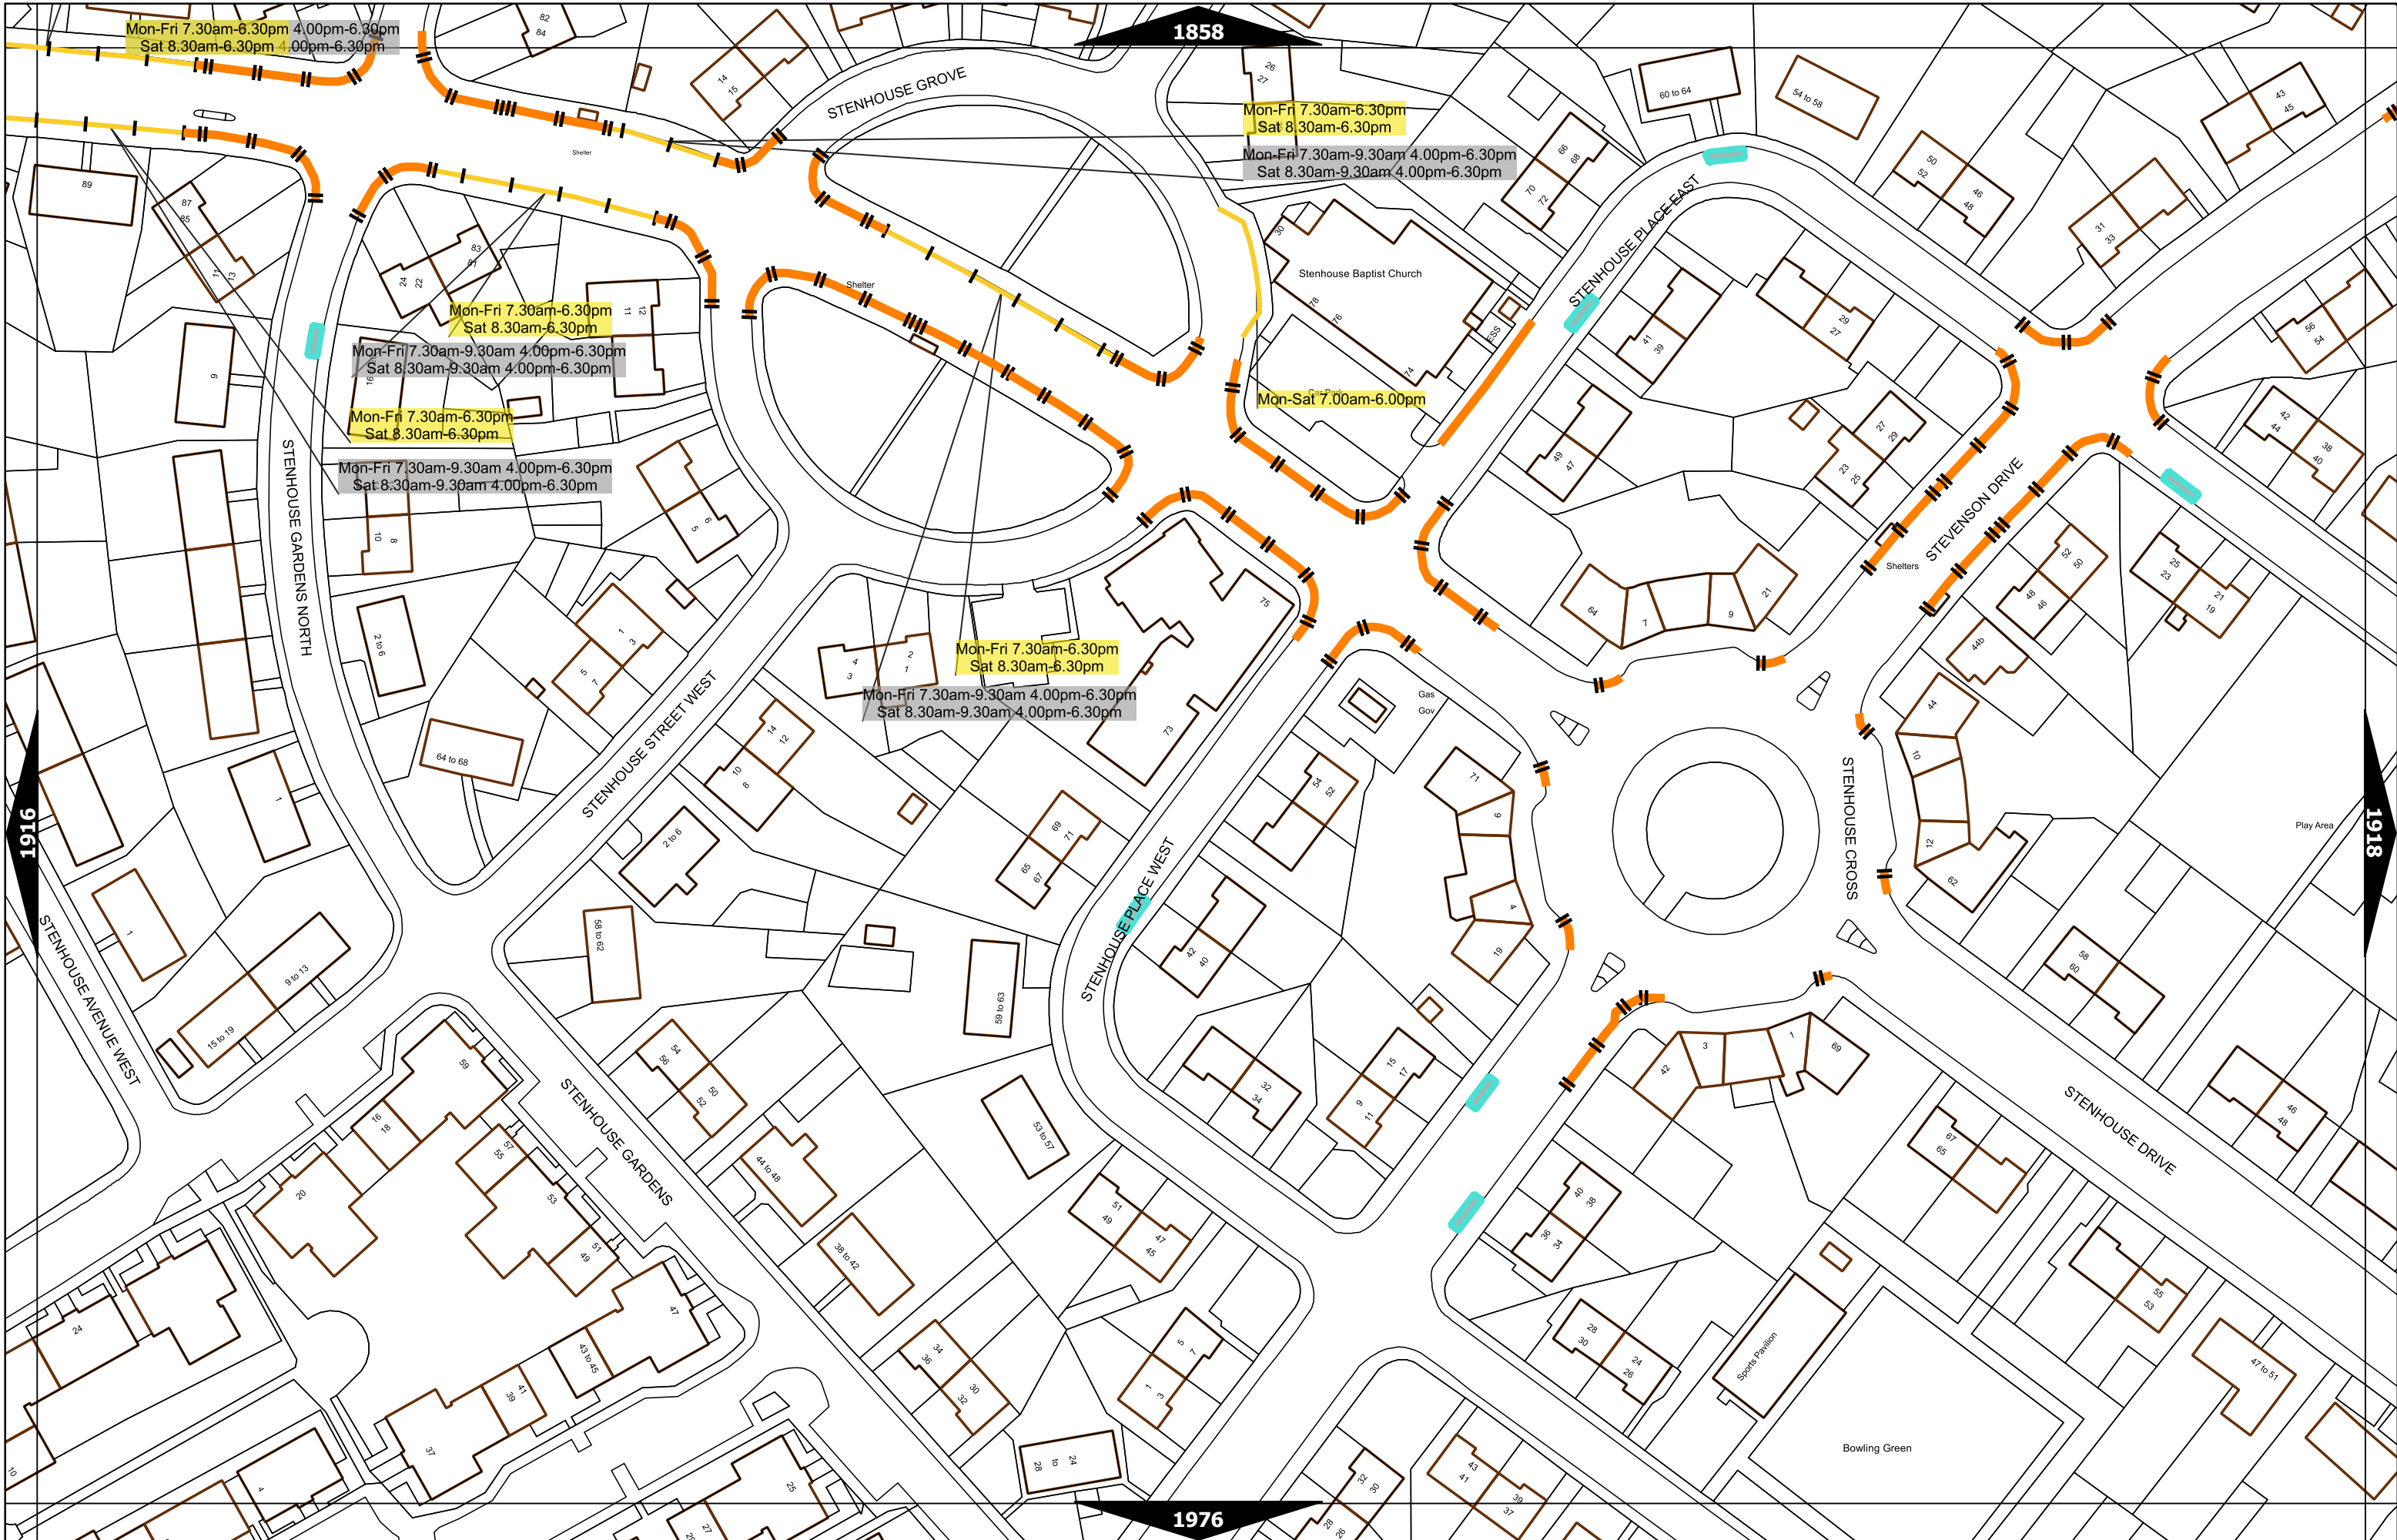

Scale at A3	1:1000
Print Date	09-May-2022
Map Tile	1856
Revision	2
Status	PROPOSED

Scale at A3	1:1000
Print Date	09-May-2022
Map Tile	1859
Revision	3
Status	PROPOSED

Scale at A3	1:1000
Print Date	09-May-2022
Map Tile	1868
Revision	7
Status	PROPOSED

N ▲	Scale at A3	1:1000
	Print Date	09-May-2022
	Map Tile	1916
	Revision	3
	Status	PROPOSED

Scale at A3	1:1000
Print Date	09-May-2022
Map Tile	1917
Revision	3
Status	PROPOSED

Scale at A3	1:1000
Print Date	09-May-2022
Map Tile	1992
Revision	3
Status	PROPOSED

Scale at A3	1:1000
Print Date	09-May-2022
Map Tile	2036
Revision	2
Status	PROPOSED

Scale at A3	1:1000
Print Date	09-May-2022
Map Tile	2048
Revision	4
Status	PROPOSED

Scale at A3	1:1000
Print Date	09-May-2022
Map Tile	2153
Revision	4
Status	PROPOSED

Scale at A3	1:1000
Print Date	09-May-2022
Map Tile	2219
Revision	4
Status	PROPOSED

Scale at A3	1:1000
Print Date	09-May-2022
Map Tile	2266
Revision	2
Status	PROPOSED

Scale at A3	1:1000
Print Date	09-May-2022
Map Tile	2327
Revision	2
Status	PROPOSED