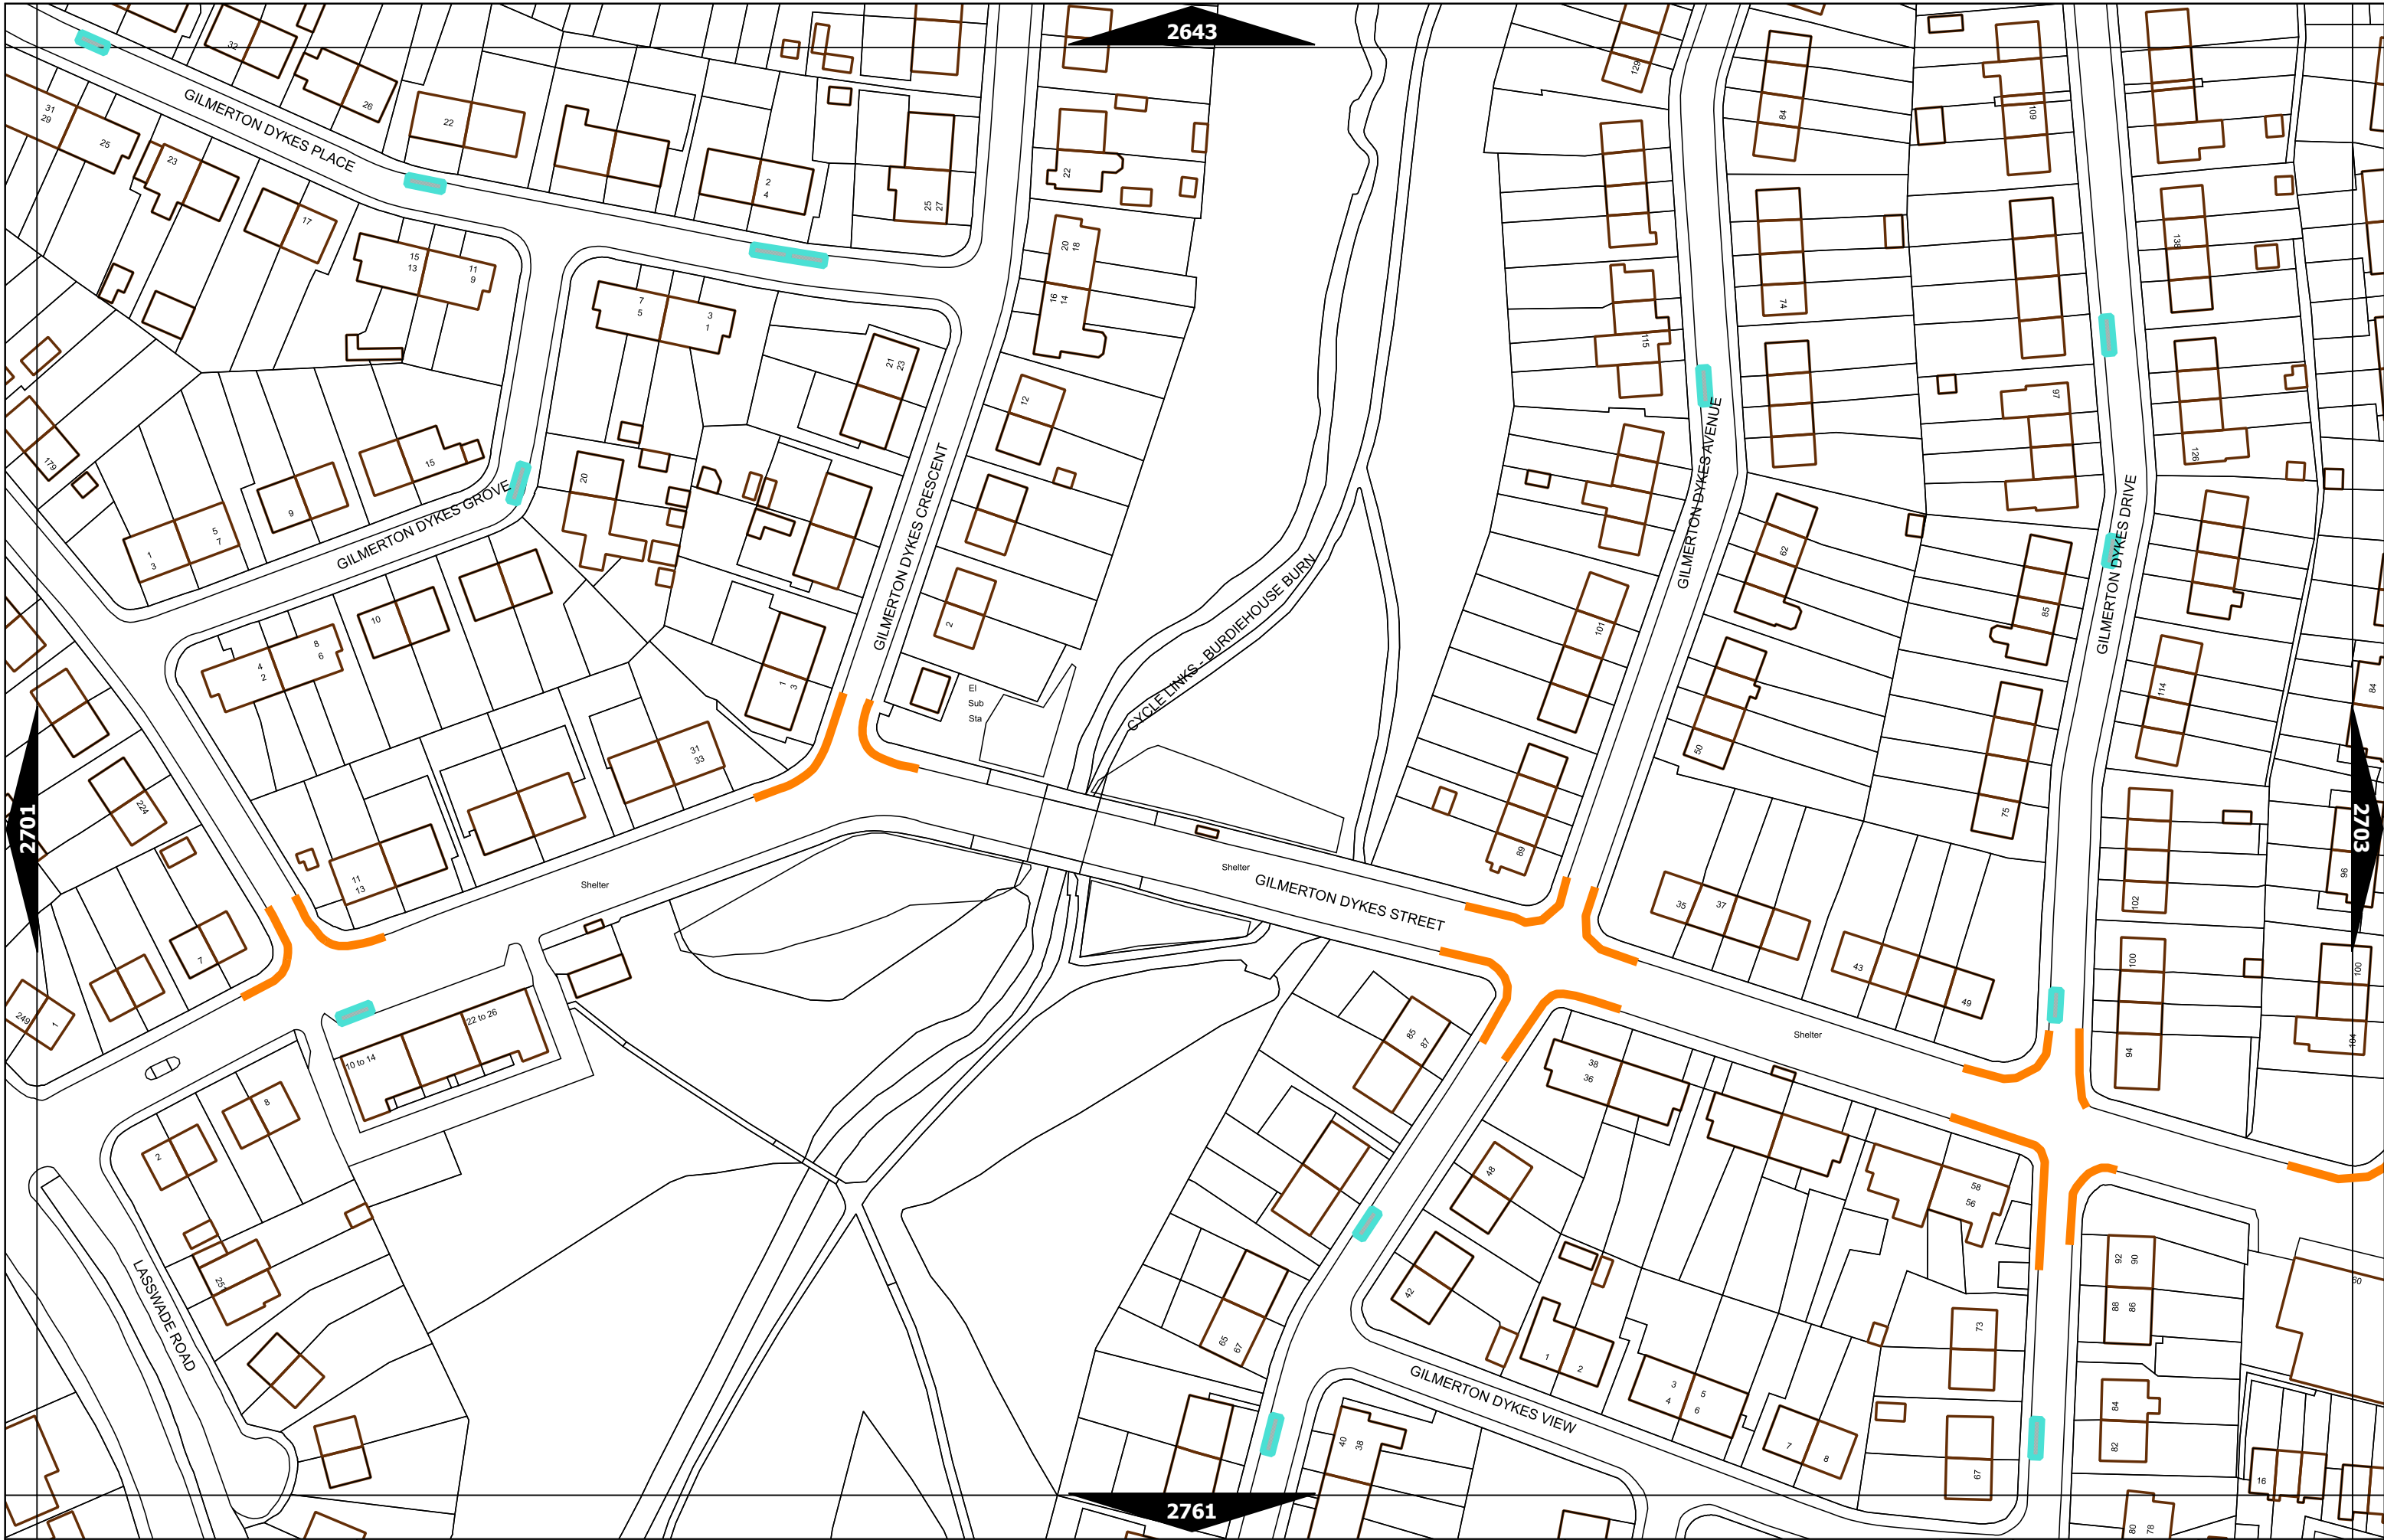

Scale at A3	1:1000
Print Date	09-May-2022
Map Tile	2453
Revision	4
Status	PROPOSED

Scale at A3	1:1000
Print Date	09-May-2022
Map Tile	2465
Revision	2
Status	PROPOSED

2641

Gracemount

2699

2701

2759

Scale at A3	1:1000
Print Date	09-May-2022
Map Tile	2700
Revision	2
Status	PROPOSED