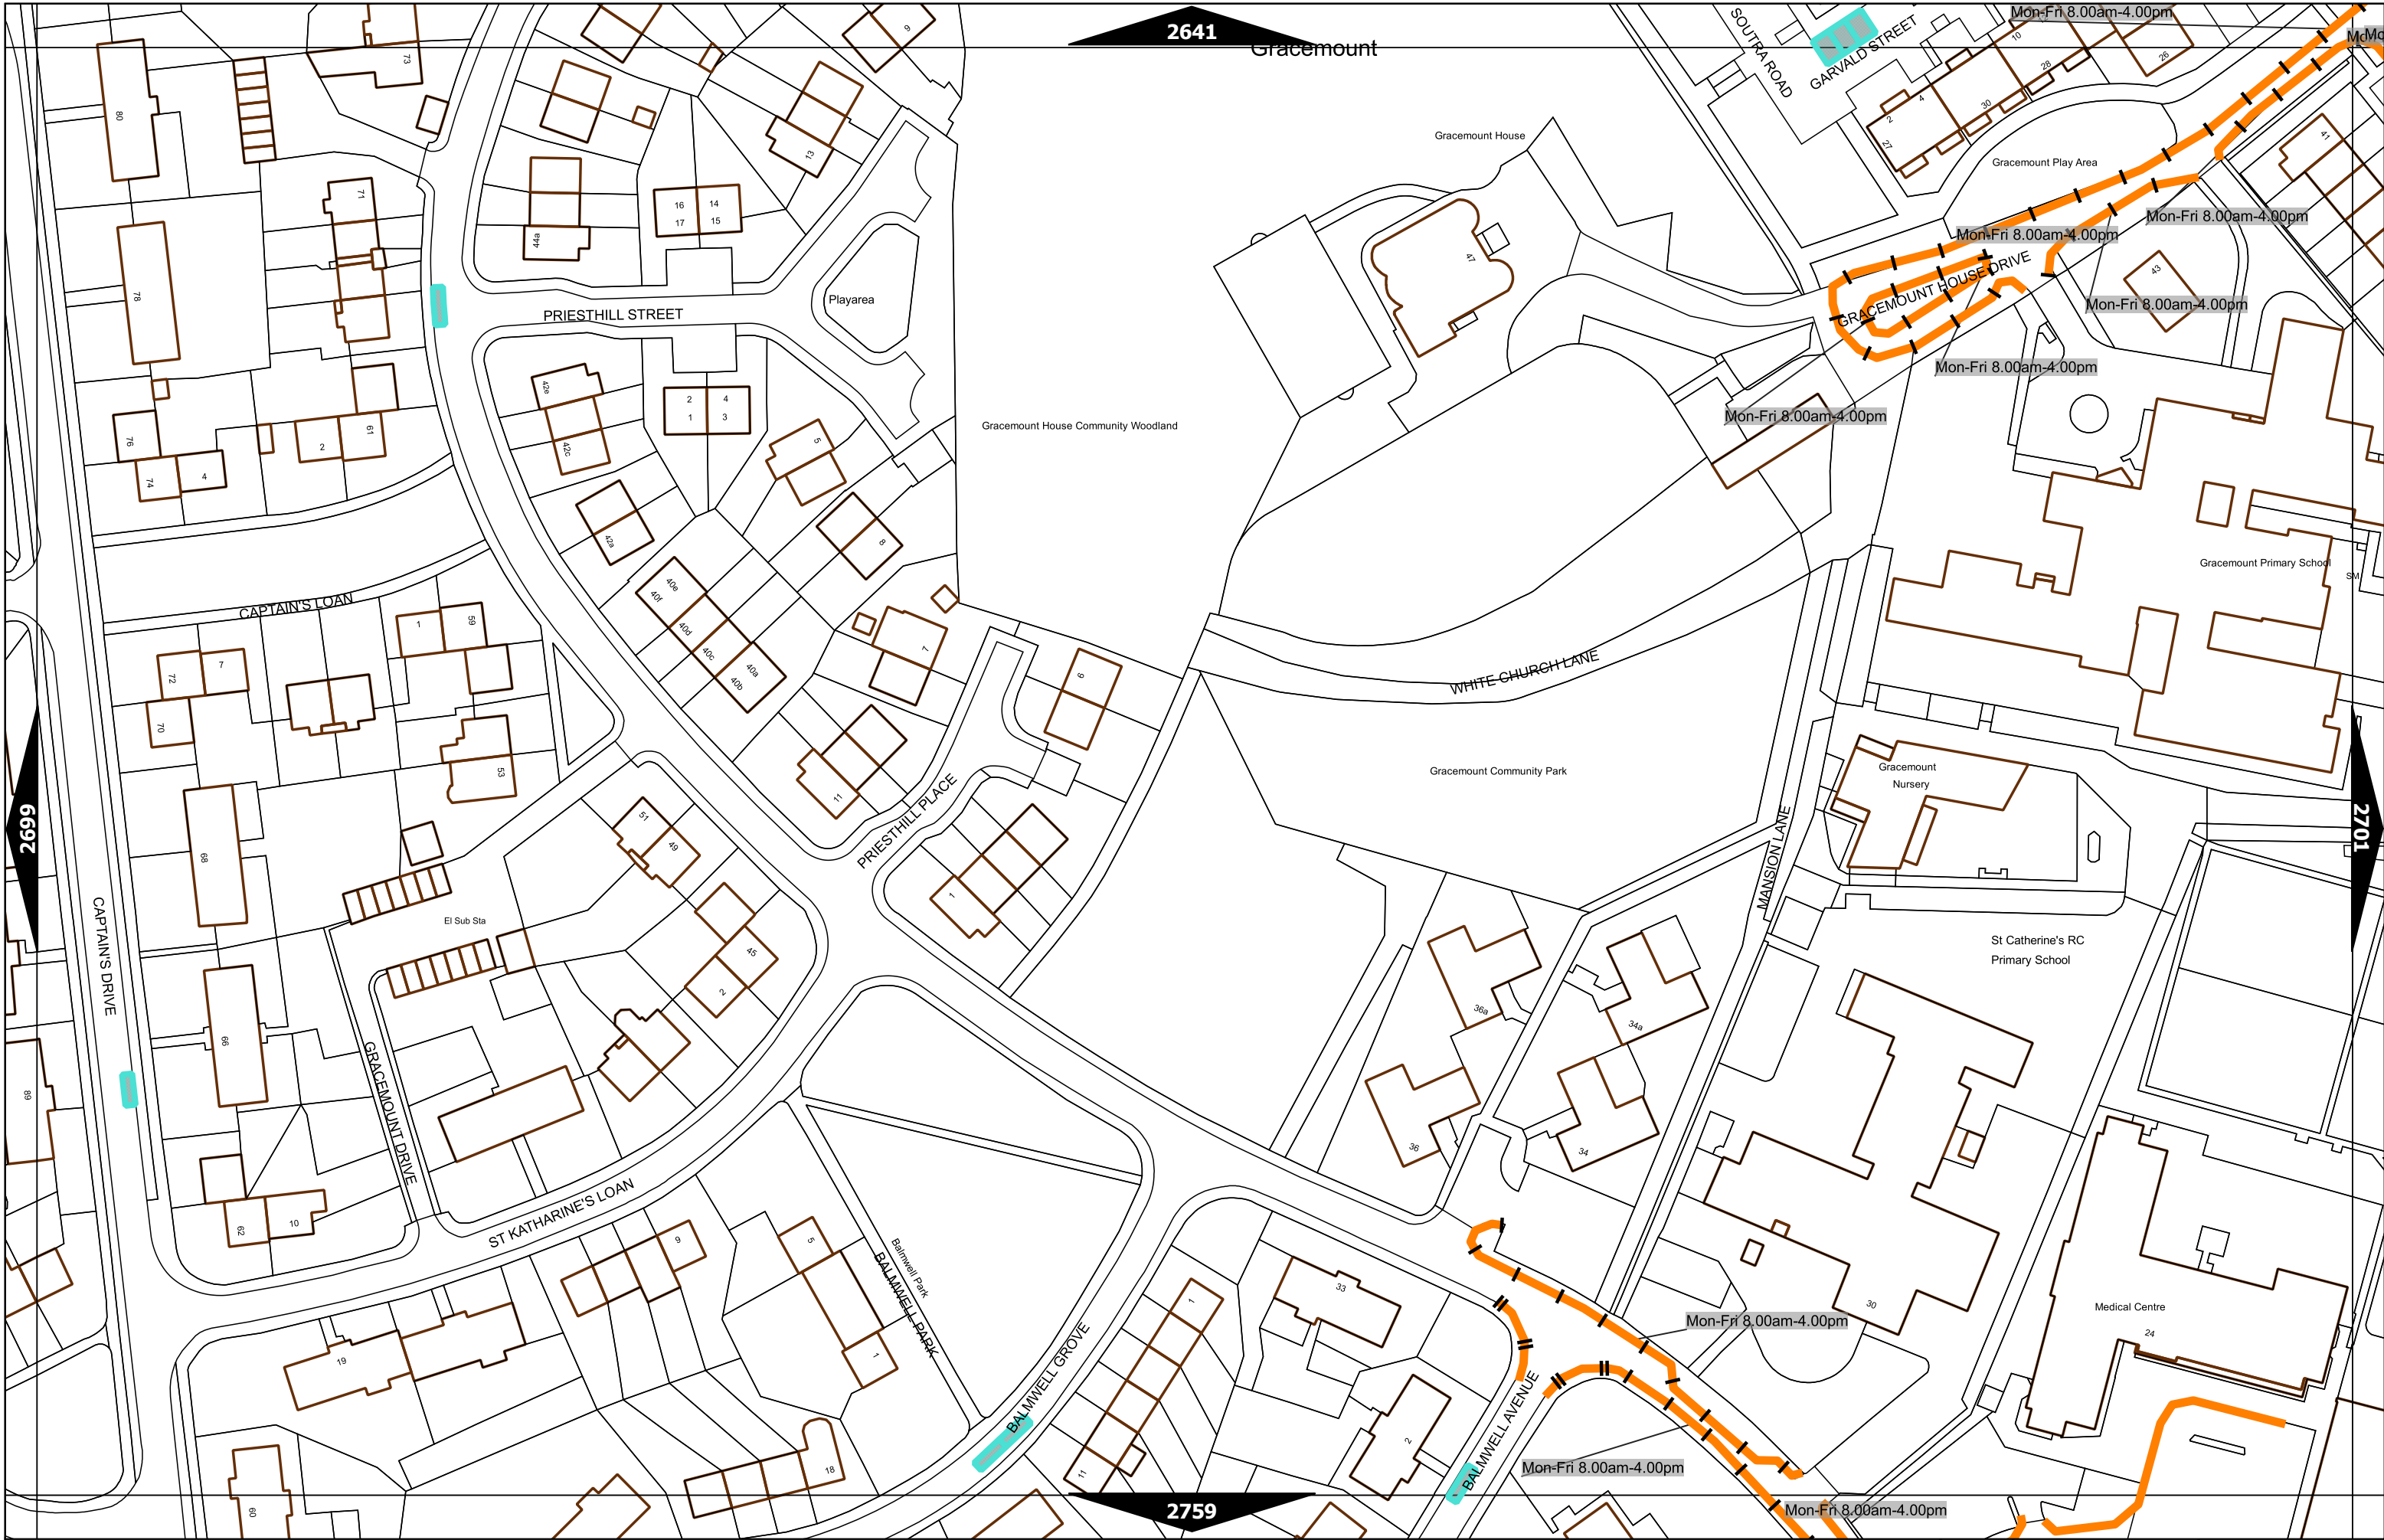

2641

Gracemount

2699

2701

2759

Scale at A3	1:1000
Print Date	09-May-2022
Map Tile	2700
Revision	2
Status	PROPOSED