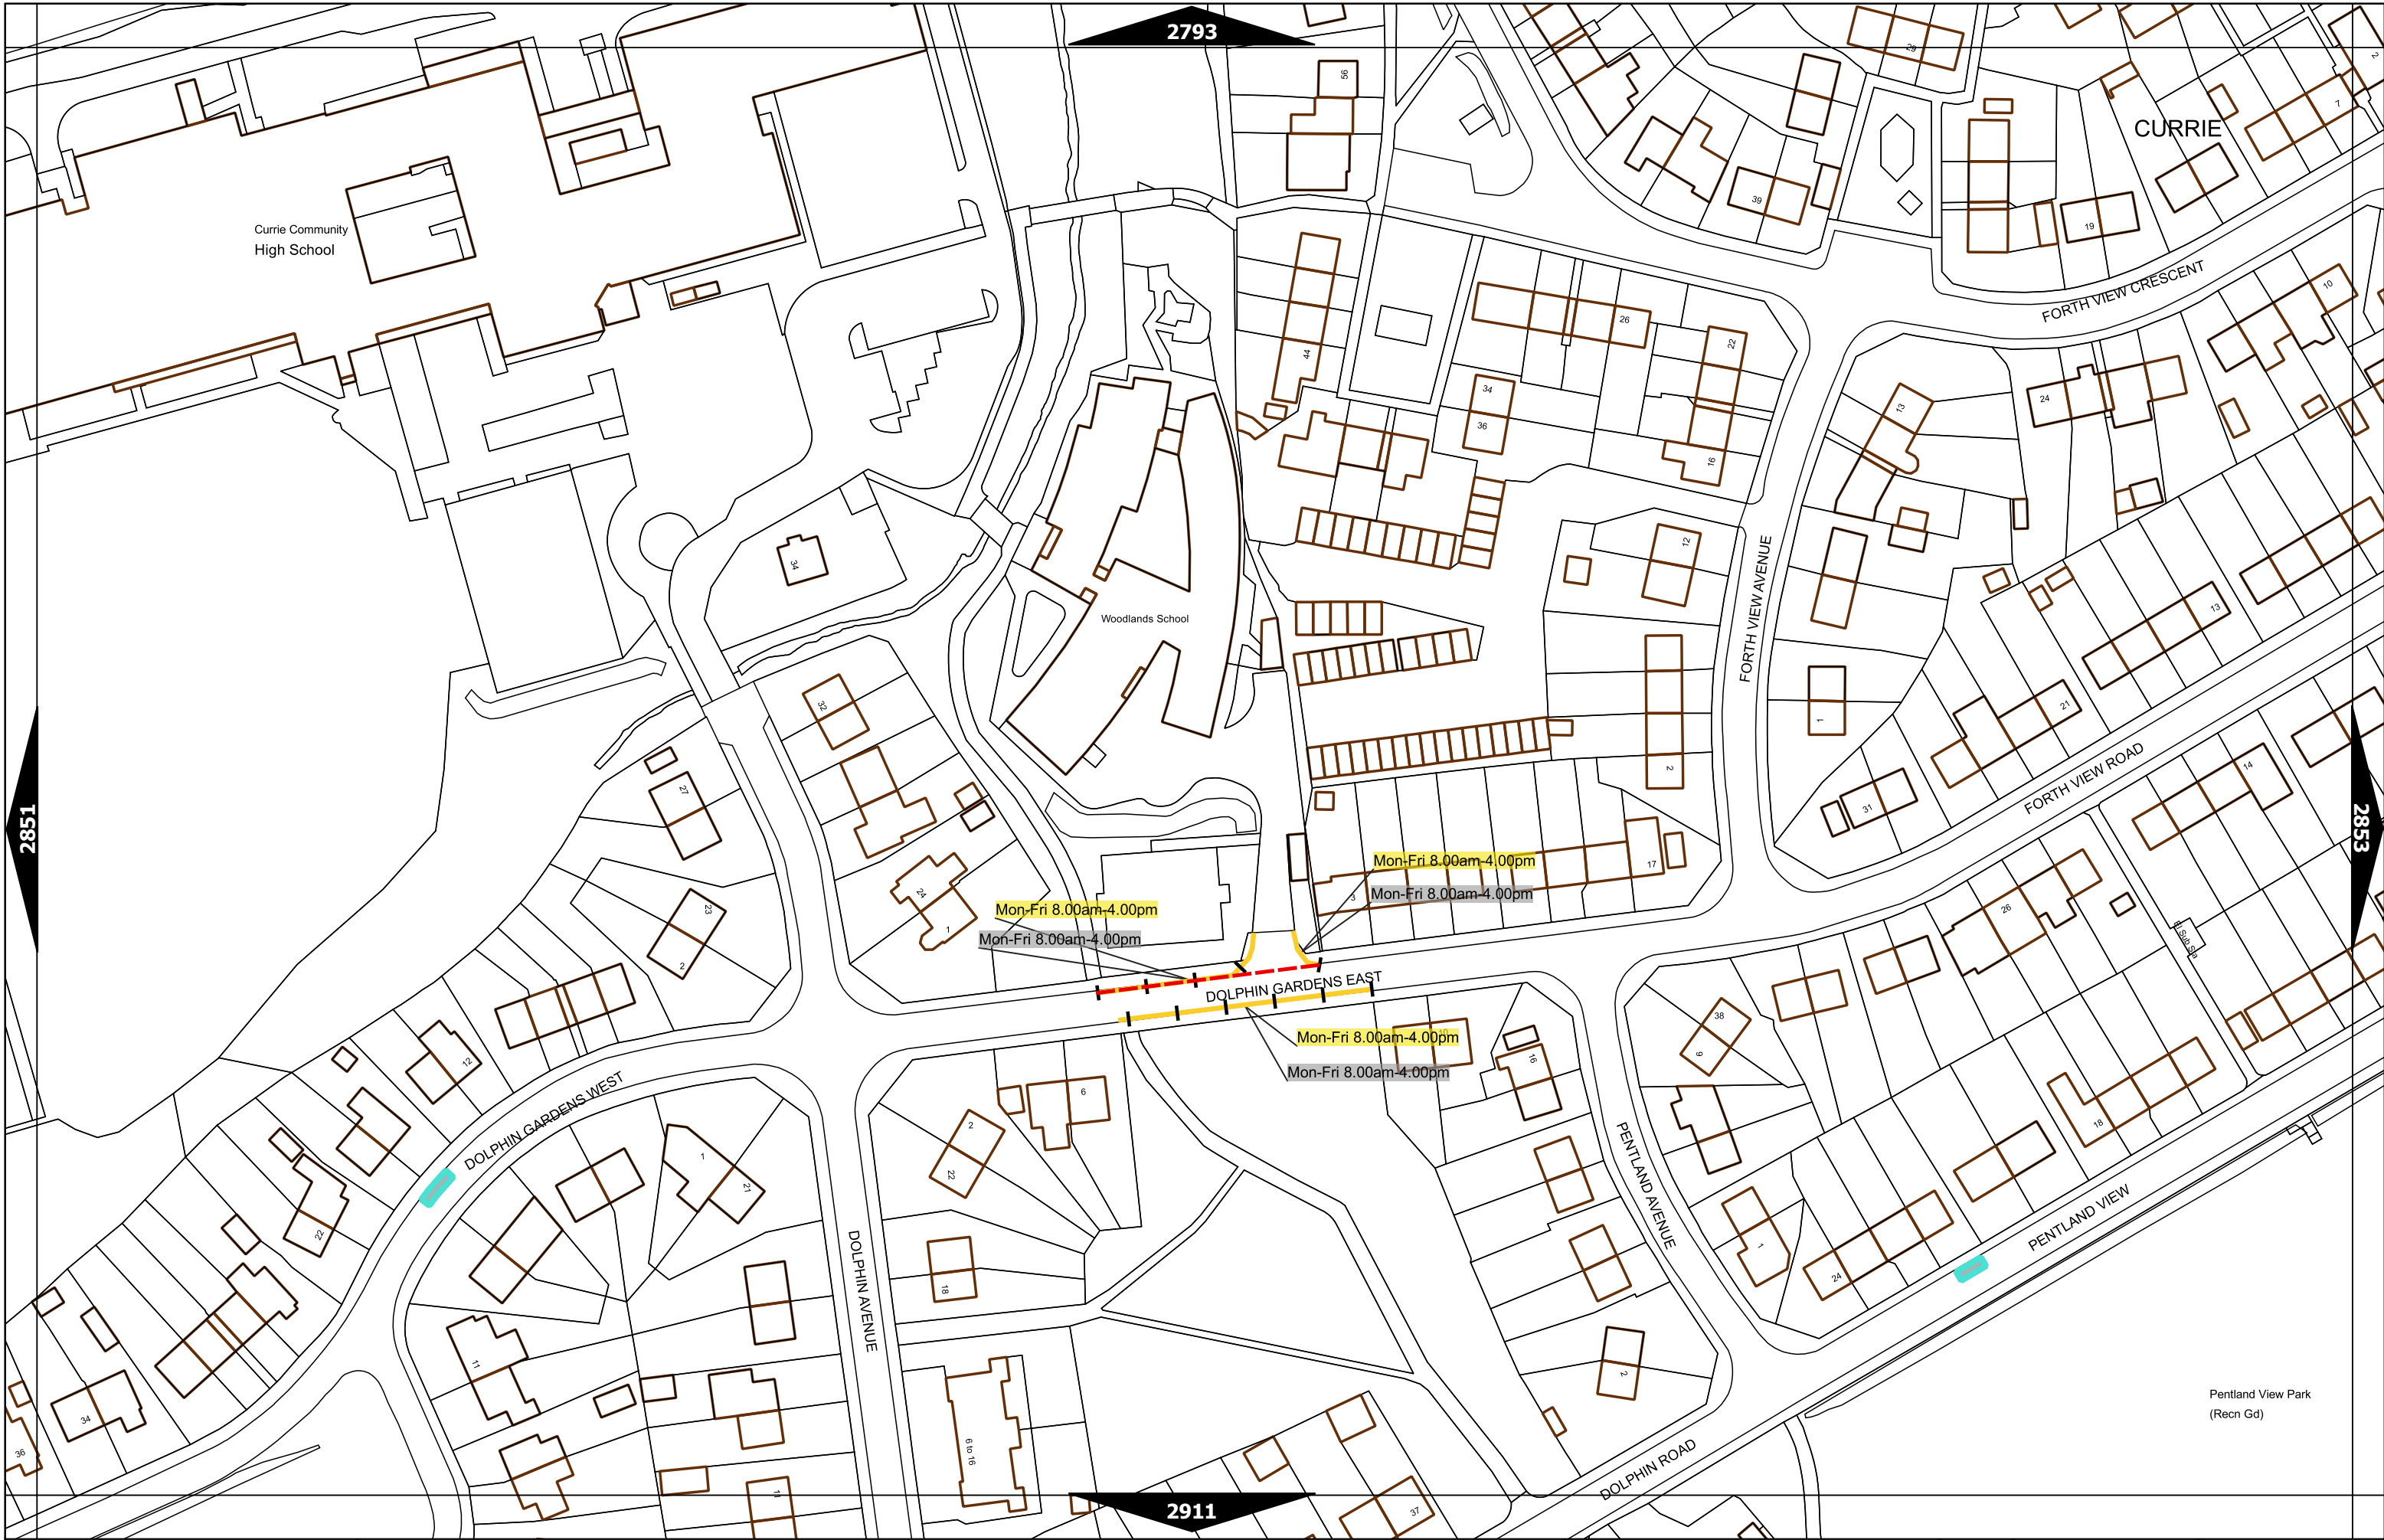

Scale at A3	1:1000
Print Date	09-May-2022
Map Tile	2852
Revision	4
Status	PROPOSED