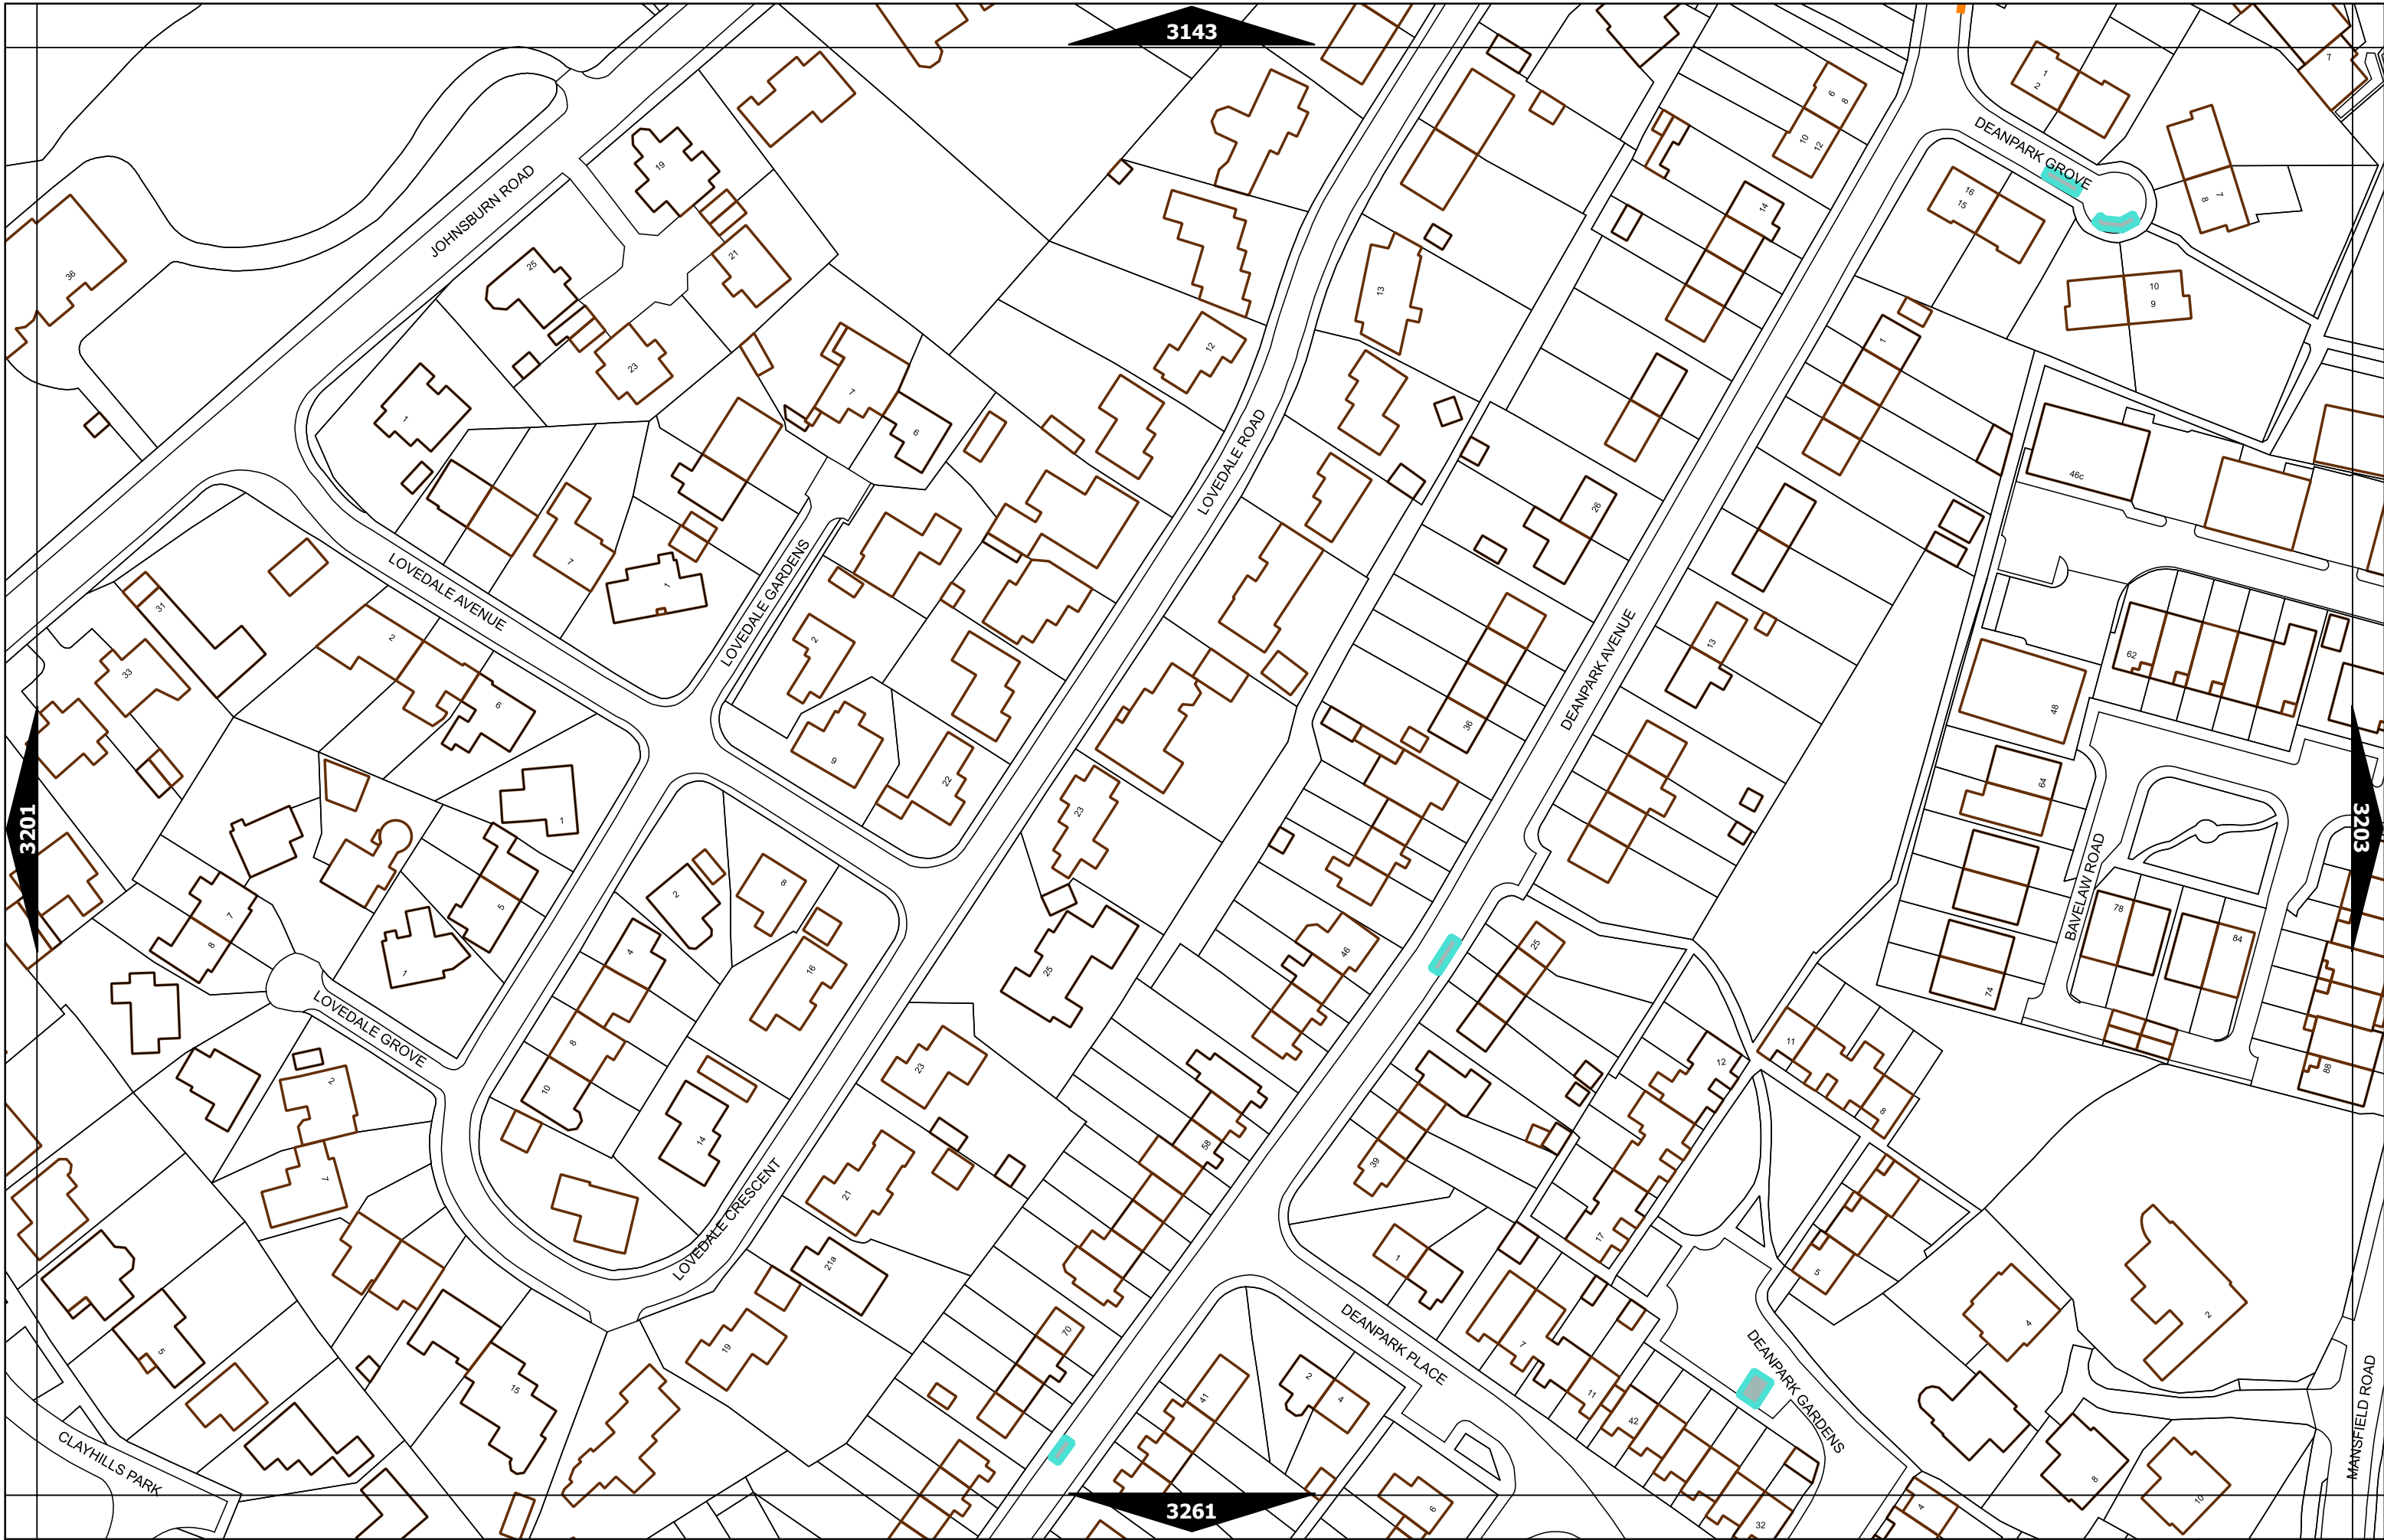

Scale at A3	1:1000
Print Date	09-May-2022
Map Tile	2702
Revision	3
Status	PROPOSED

Scale at A3	1:1000
Print Date	09-May-2022
Map Tile	2852
Revision	4
Status	PROPOSED

Scale at A3	1:1000
Print Date	09-May-2022
Map Tile	2910
Revision	2
Status	PROPOSED