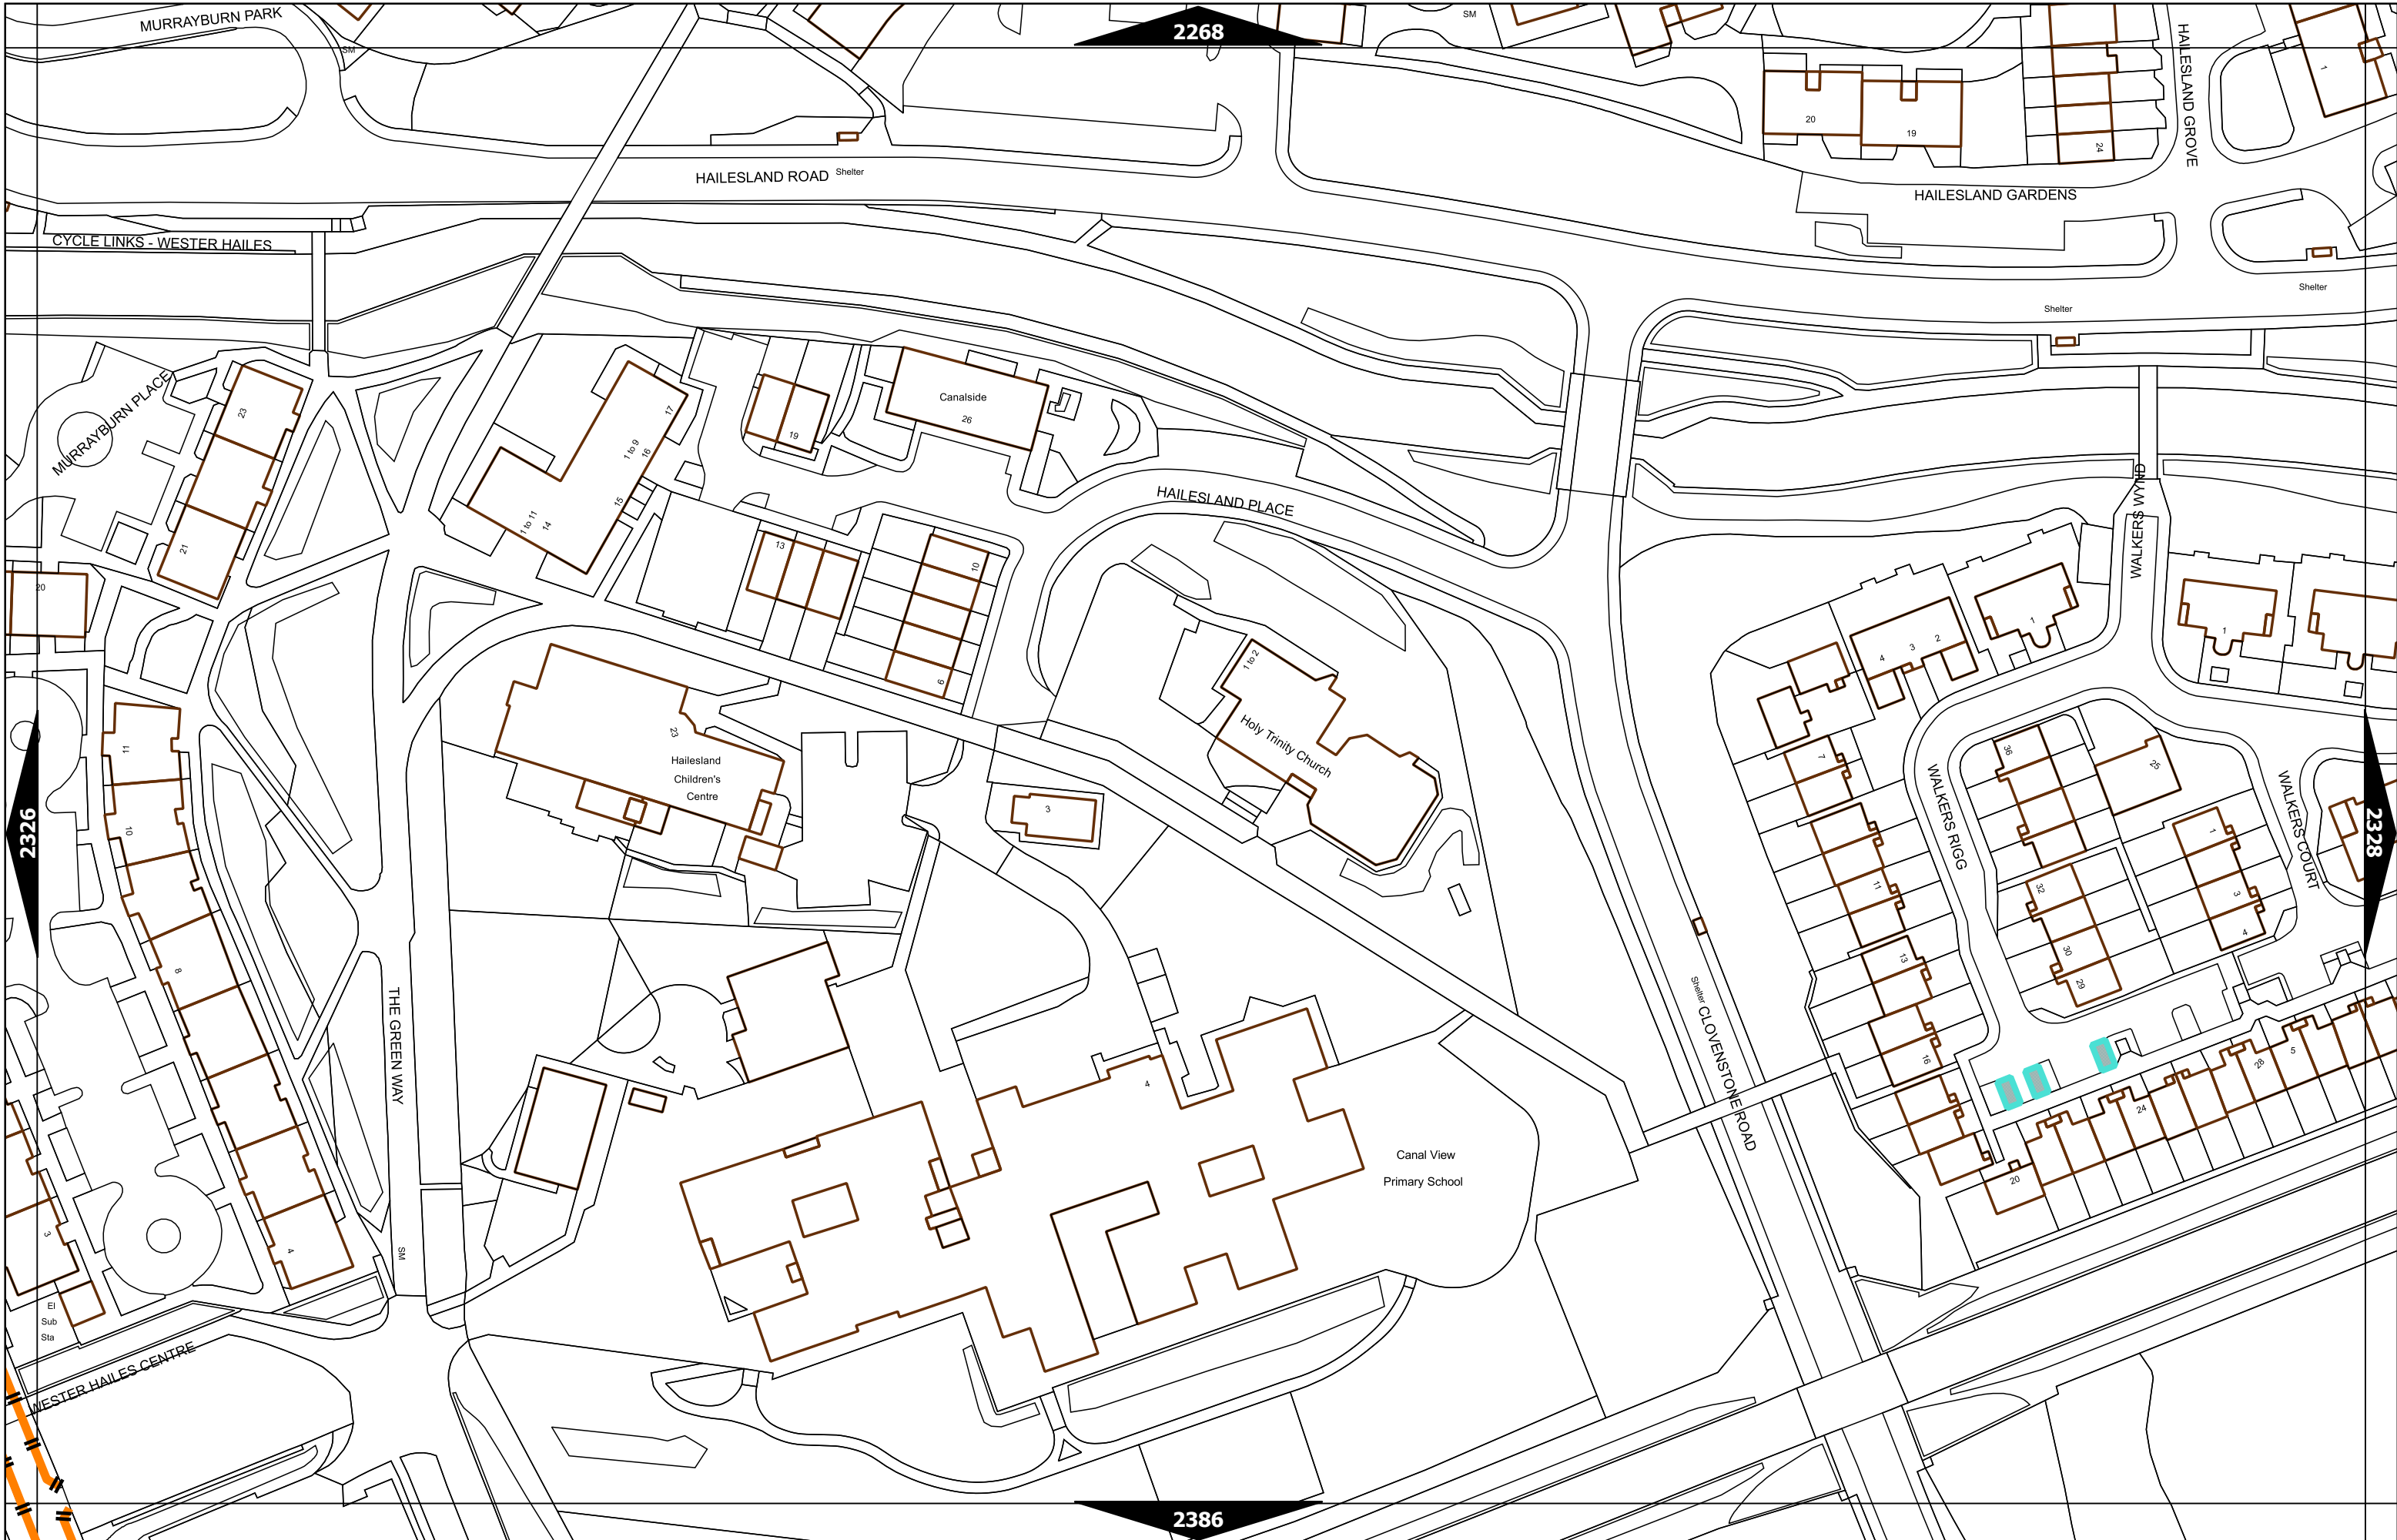

Scale at A3	1:1000
Print Date	09-May-2022
Map Tile	2327
Revision	2
Status	PROPOSED