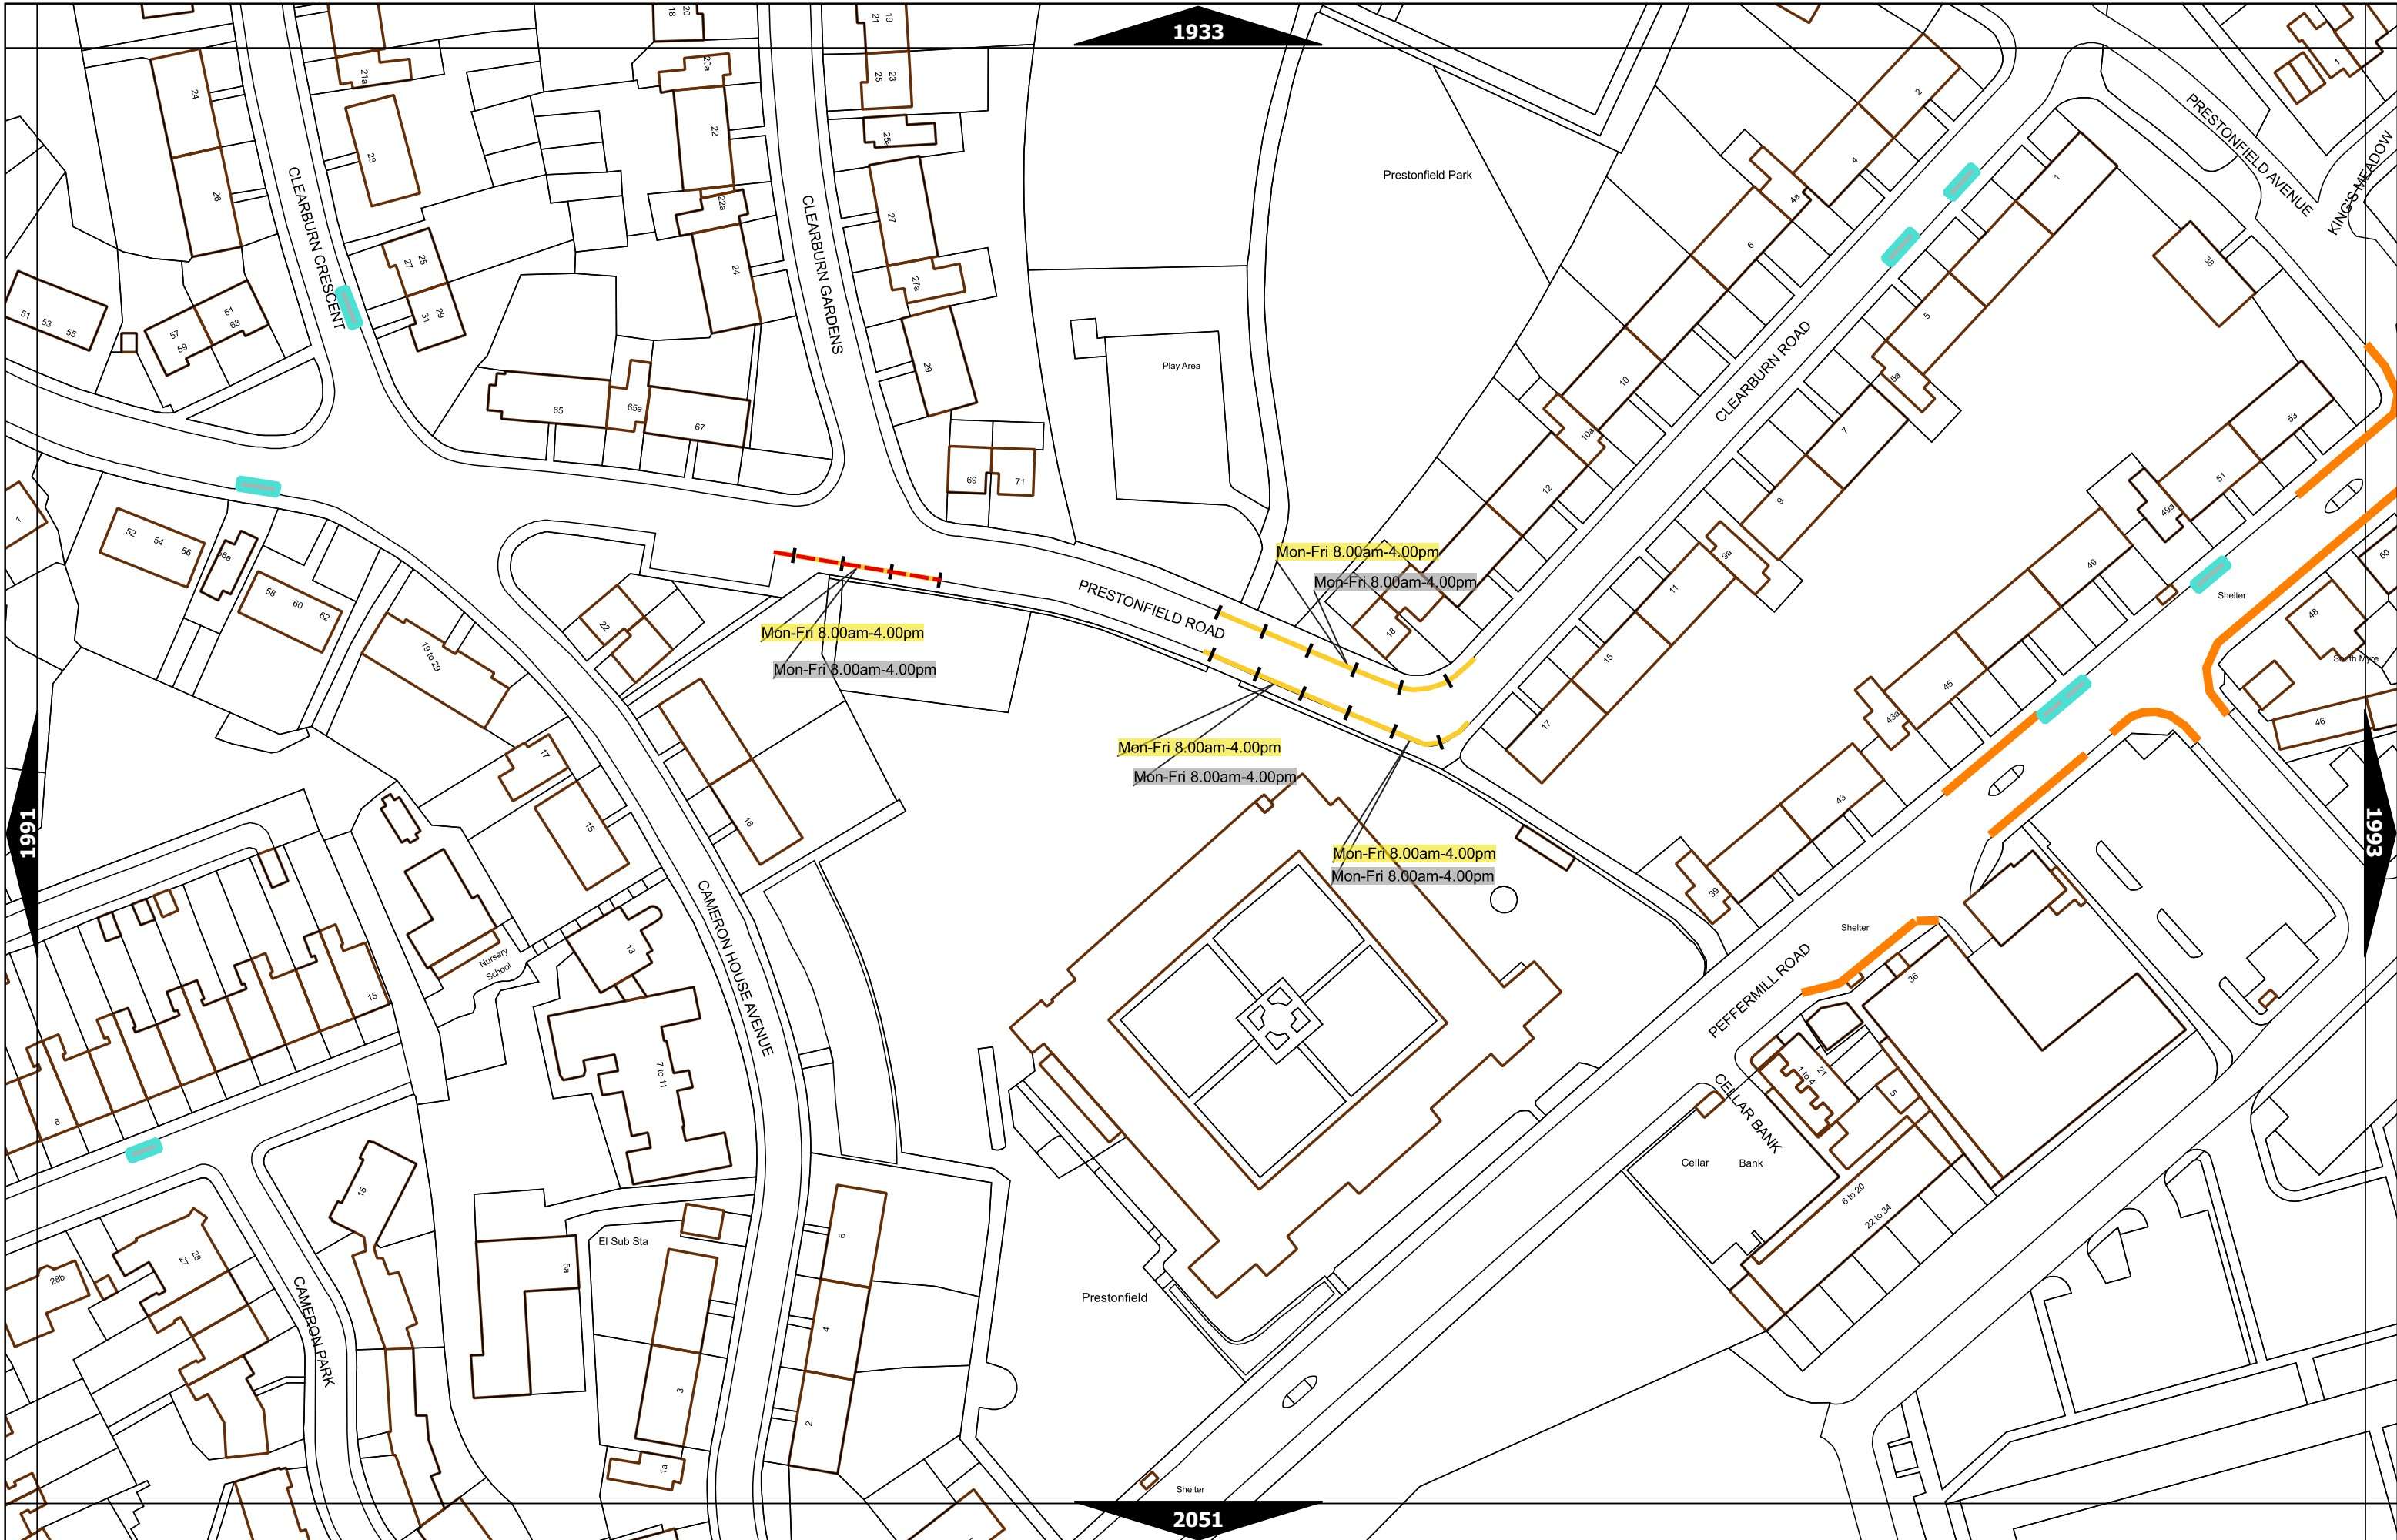

Scale at A3	1:1000
Print Date	09-May-2022
Map Tile	1856
Revision	2
Status	PROPOSED

Scale at A3	1:1000
Print Date	09-May-2022
Map Tile	1859
Revision	3
Status	PROPOSED

Scale at A3	1:1000
Print Date	09-May-2022
Map Tile	1868
Revision	7
Status	PROPOSED

N ▲	Scale at A3	1:1000
	Print Date	09-May-2022
	Map Tile	1916
	Revision	3
	Status	PROPOSED

Scale at A3	1:1000
Print Date	09-May-2022
Map Tile	1917
Revision	3
Status	PROPOSED

Scale at A3	1:1000
Print Date	09-May-2022
Map Tile	1992
Revision	3
Status	PROPOSED