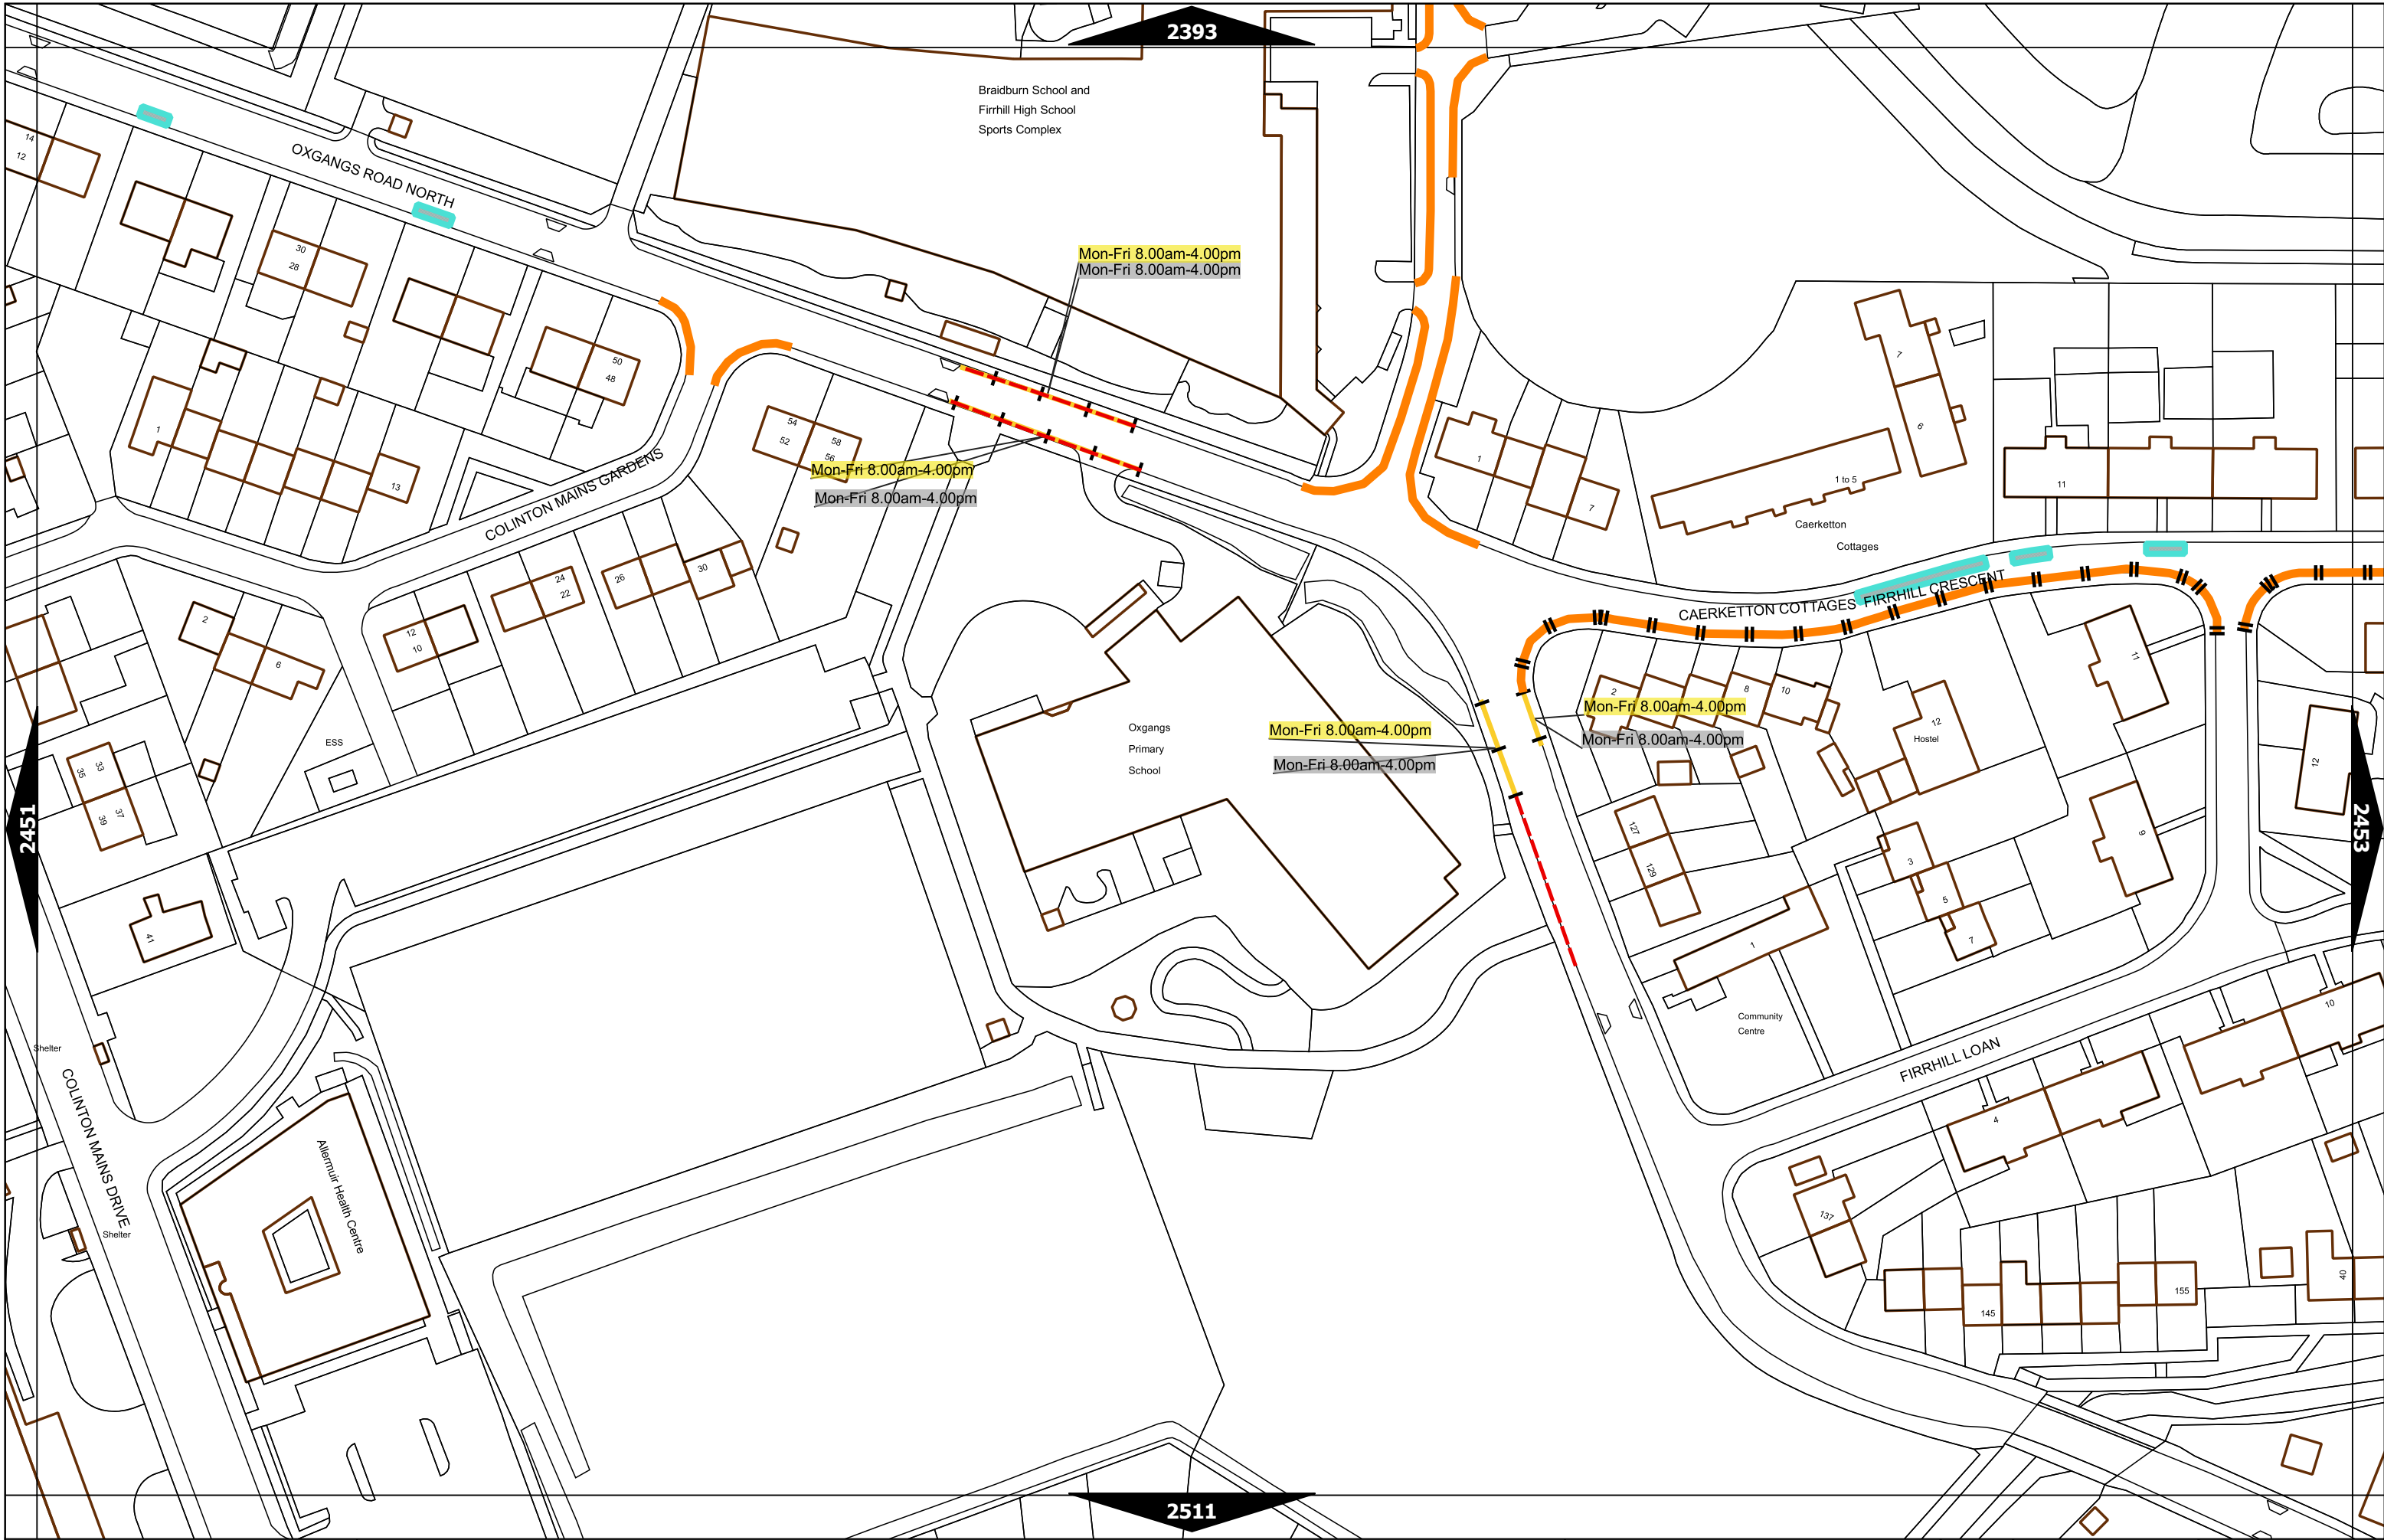

Scale at A3	1:1000
Print Date	09-May-2022
Map Tile	2452
Revision	4
Status	PROPOSED