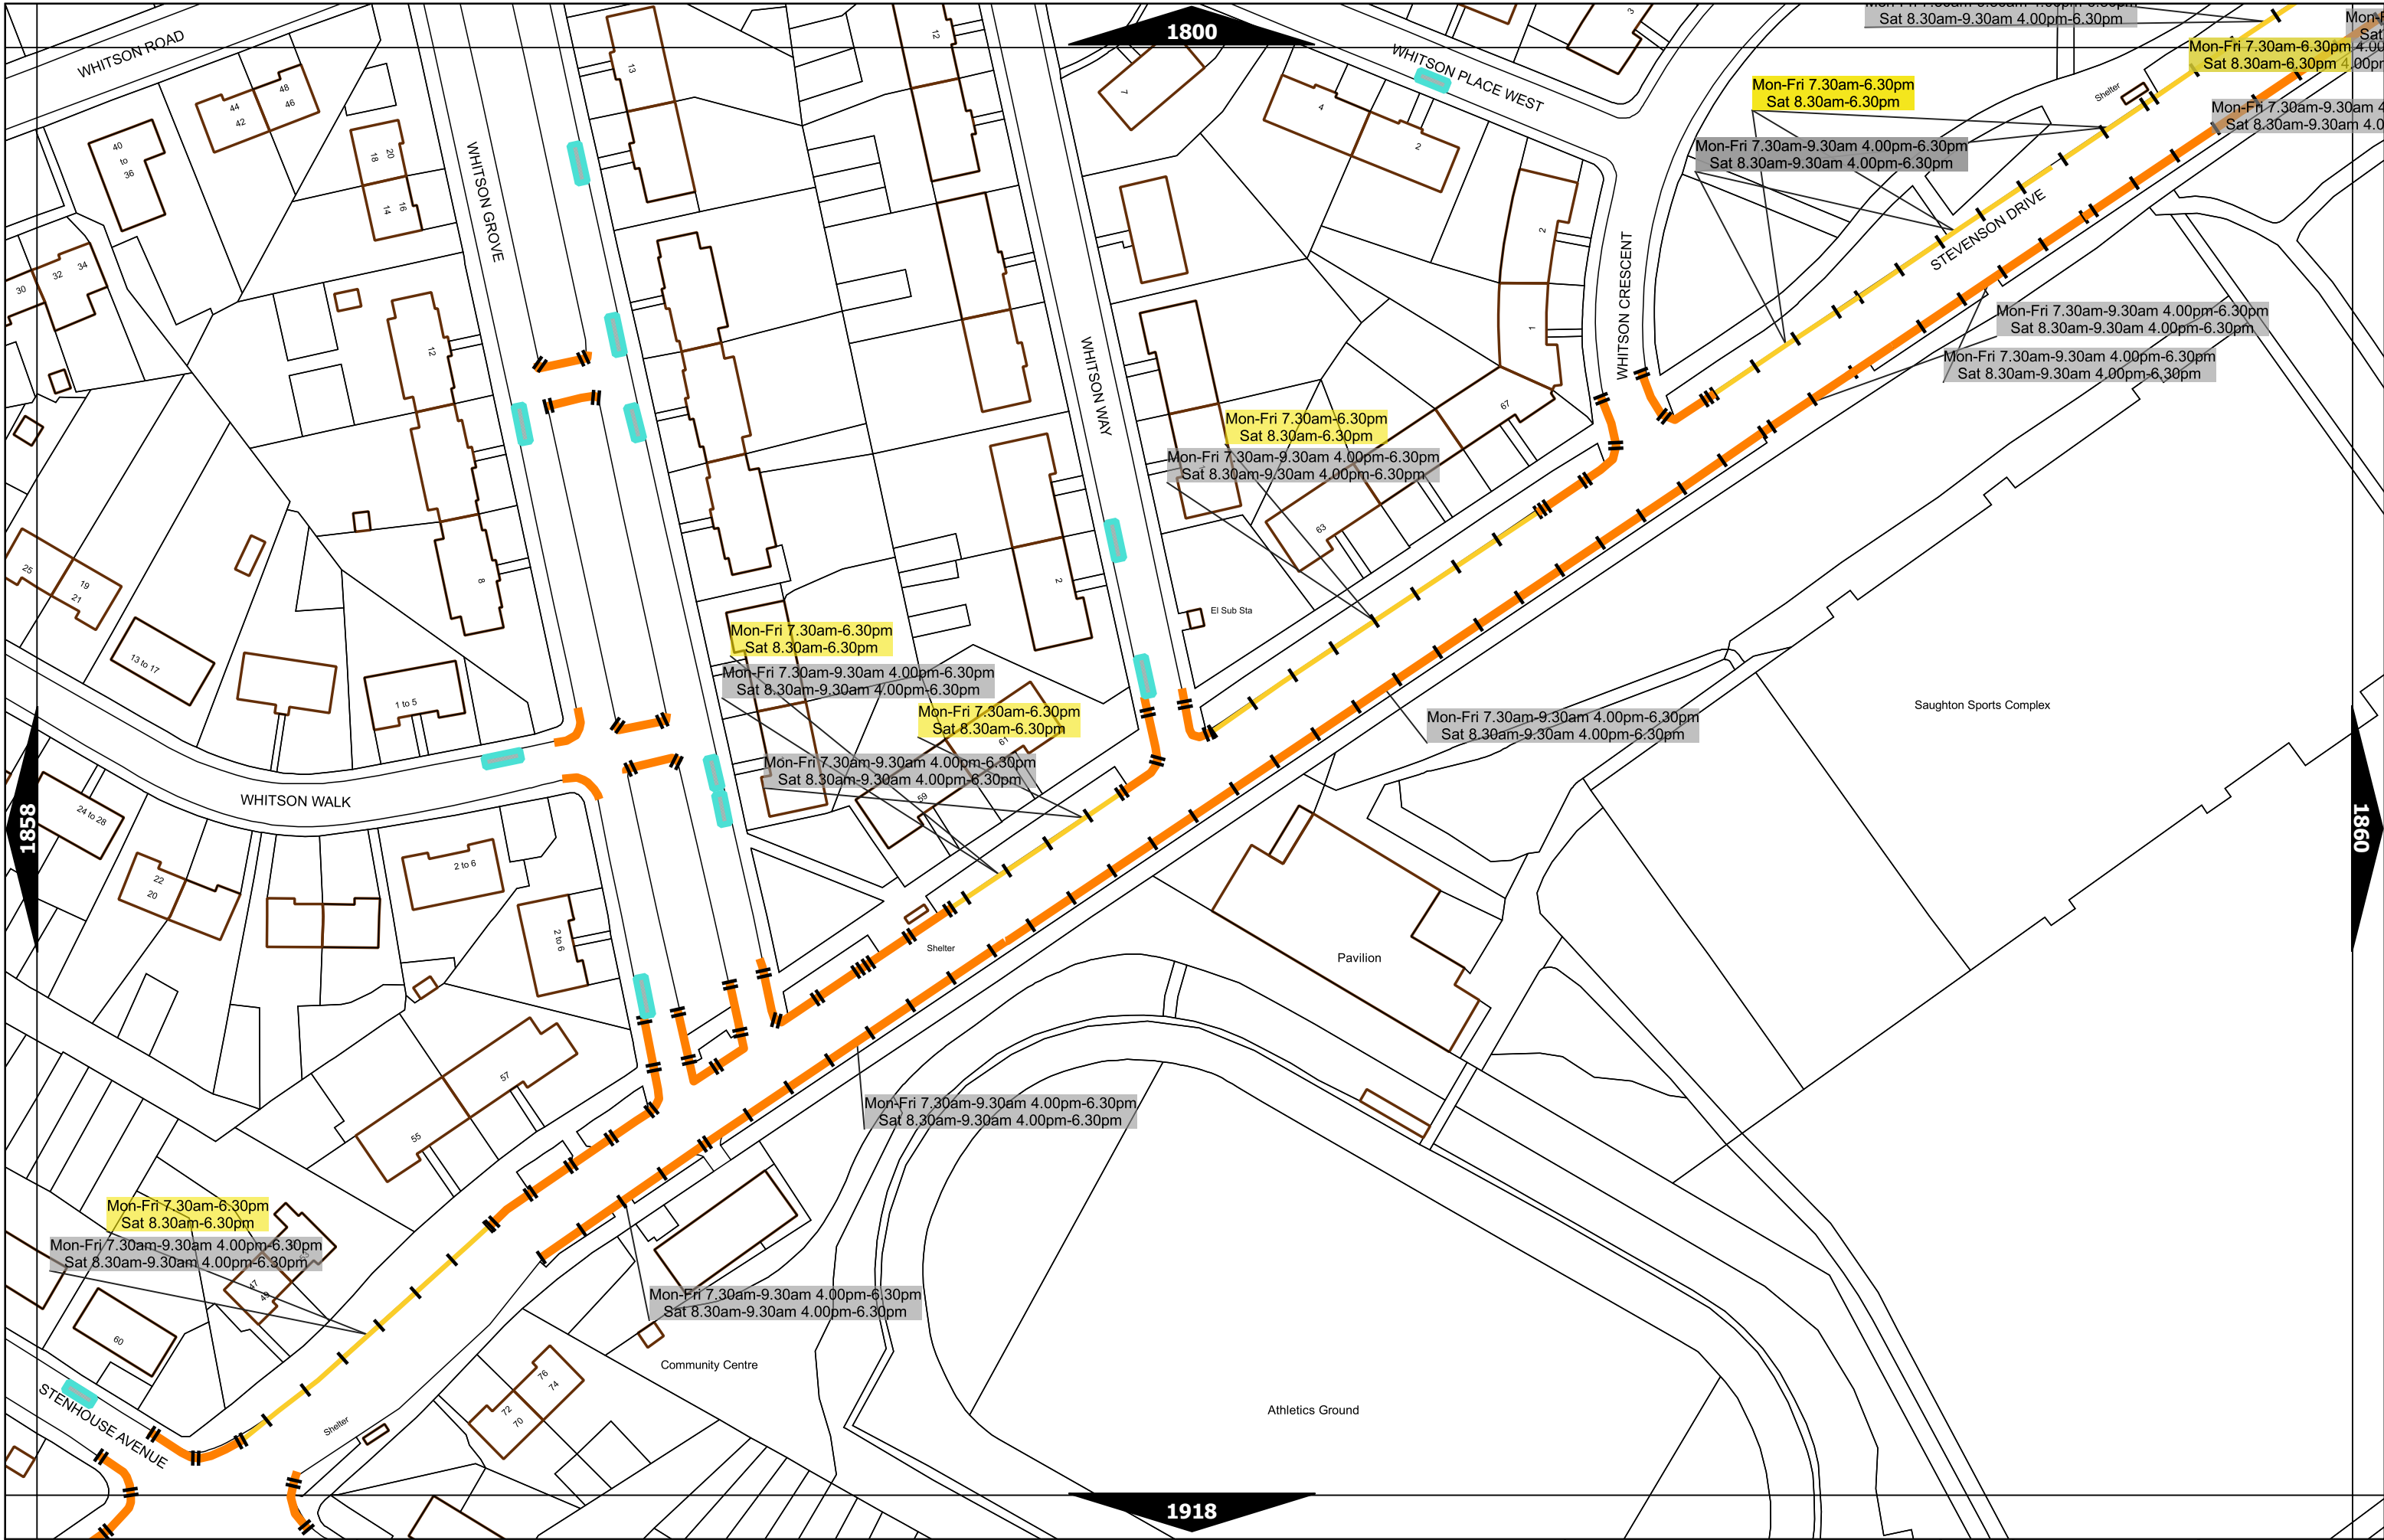

Scale at A3	1:1000
Print Date	09-May-2022
Map Tile	1856
Revision	2
Status	PROPOSED

Scale at A3	1:1000
Print Date	09-May-2022
Map Tile	1859
Revision	3
Status	PROPOSED

Scale at A3	1:1000
Print Date	09-May-2022
Map Tile	1868
Revision	7
Status	PROPOSED