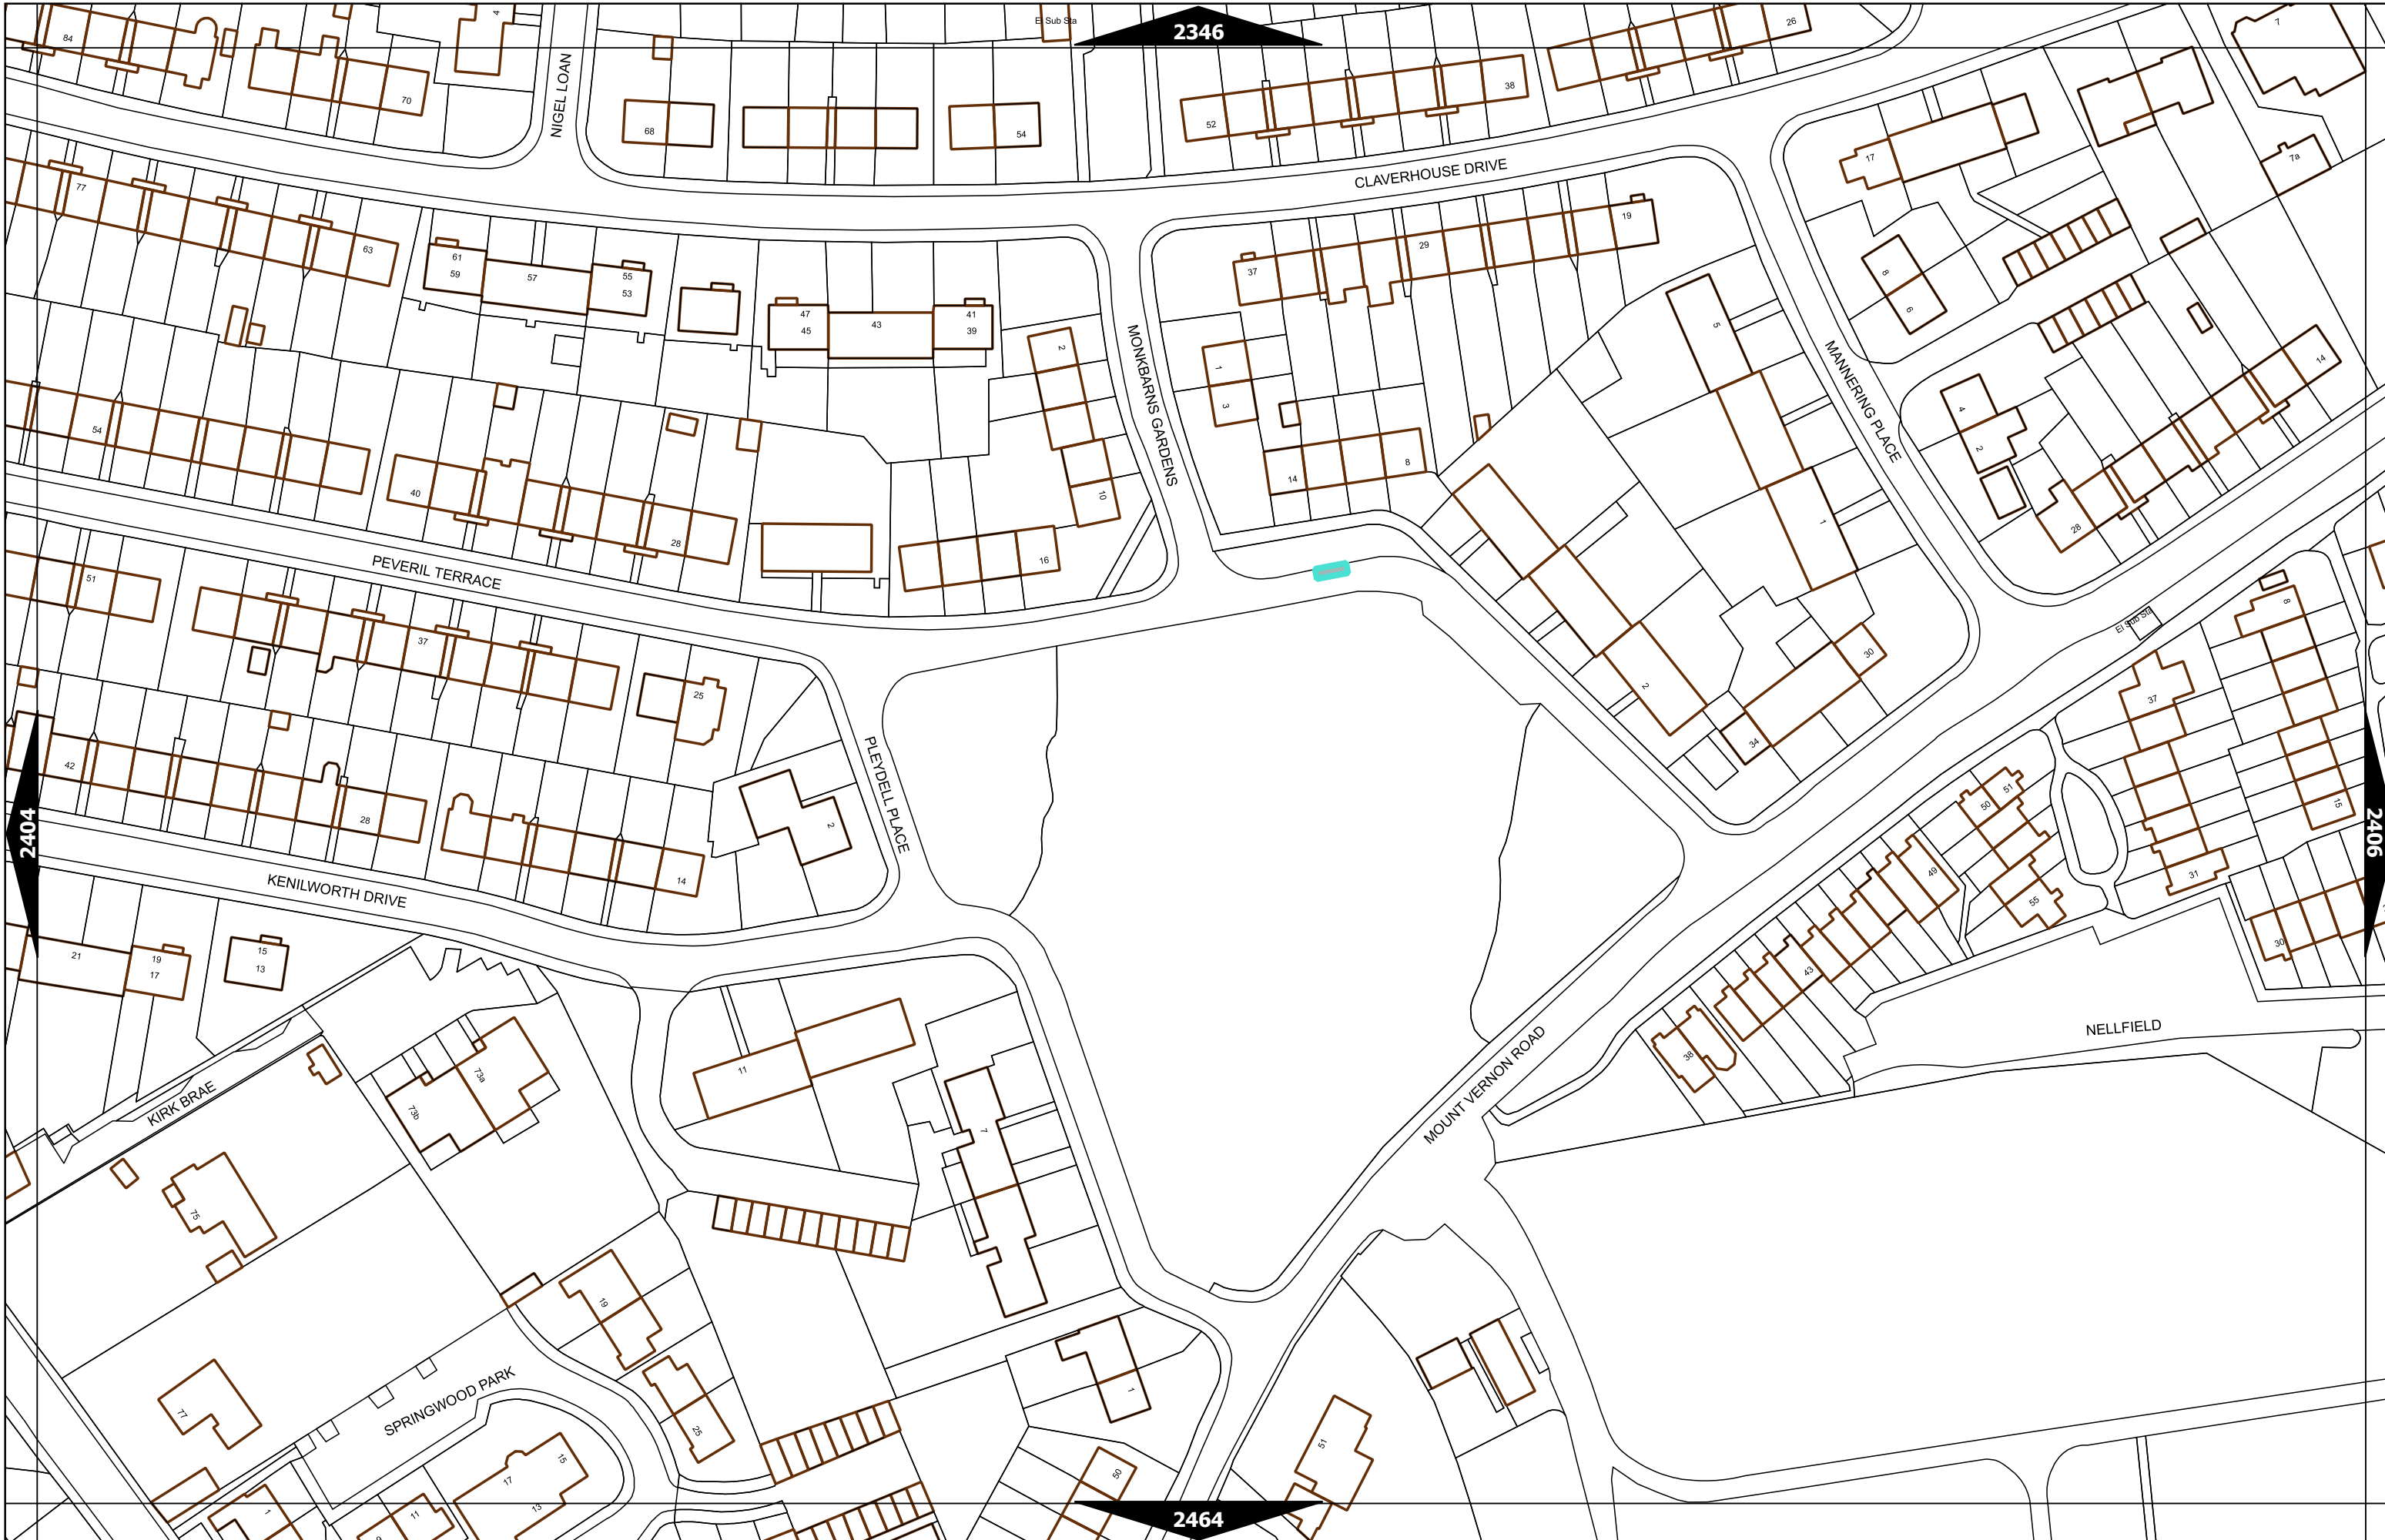

Scale at A3	1:1000
Print Date	09-May-2022
Map Tile	2036
Revision	2
Status	PROPOSED

Scale at A3	1:1000
Print Date	09-May-2022
Map Tile	2048
Revision	4
Status	PROPOSED

Scale at A3	1:1000
Print Date	09-May-2022
Map Tile	2153
Revision	4
Status	PROPOSED

Scale at A3	1:1000
Print Date	09-May-2022
Map Tile	2219
Revision	4
Status	PROPOSED

Scale at A3	1:1000
Print Date	09-May-2022
Map Tile	2266
Revision	2
Status	PROPOSED

Scale at A3	1:1000
Print Date	09-May-2022
Map Tile	2327
Revision	2
Status	PROPOSED