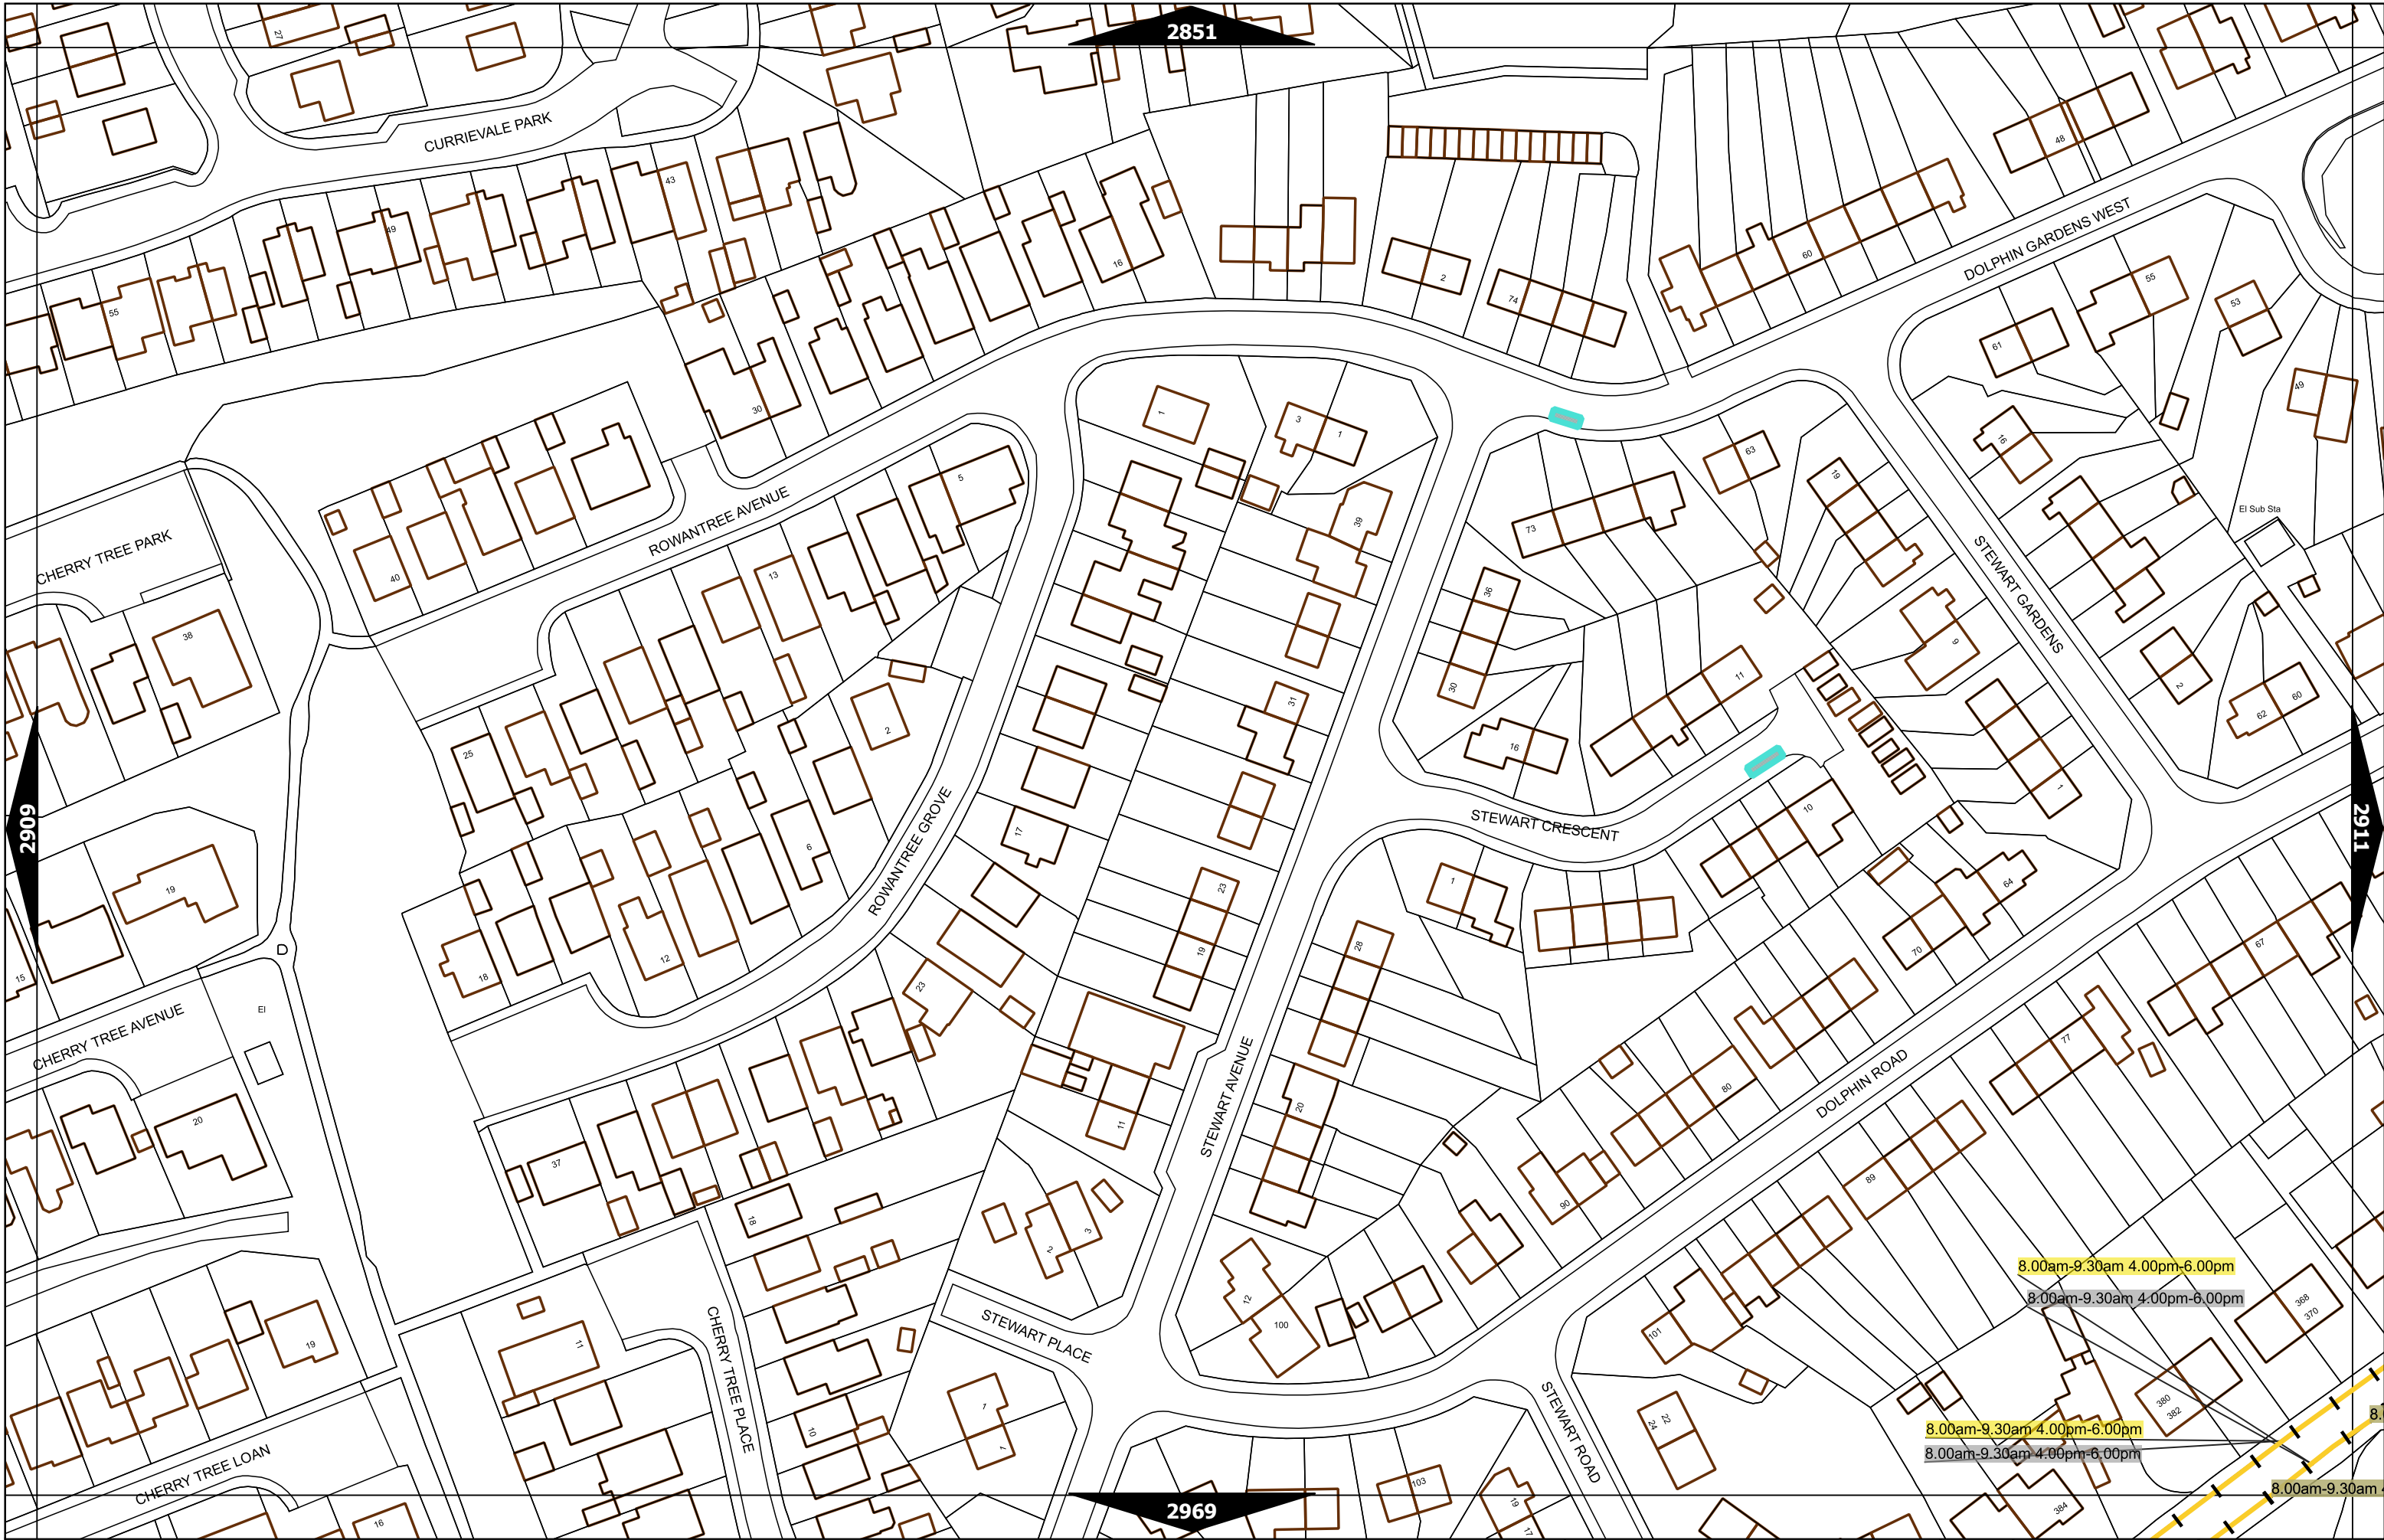

Scale at A3	1:1000
Print Date	09-May-2022
Map Tile	2910
Revision	2
Status	PROPOSED