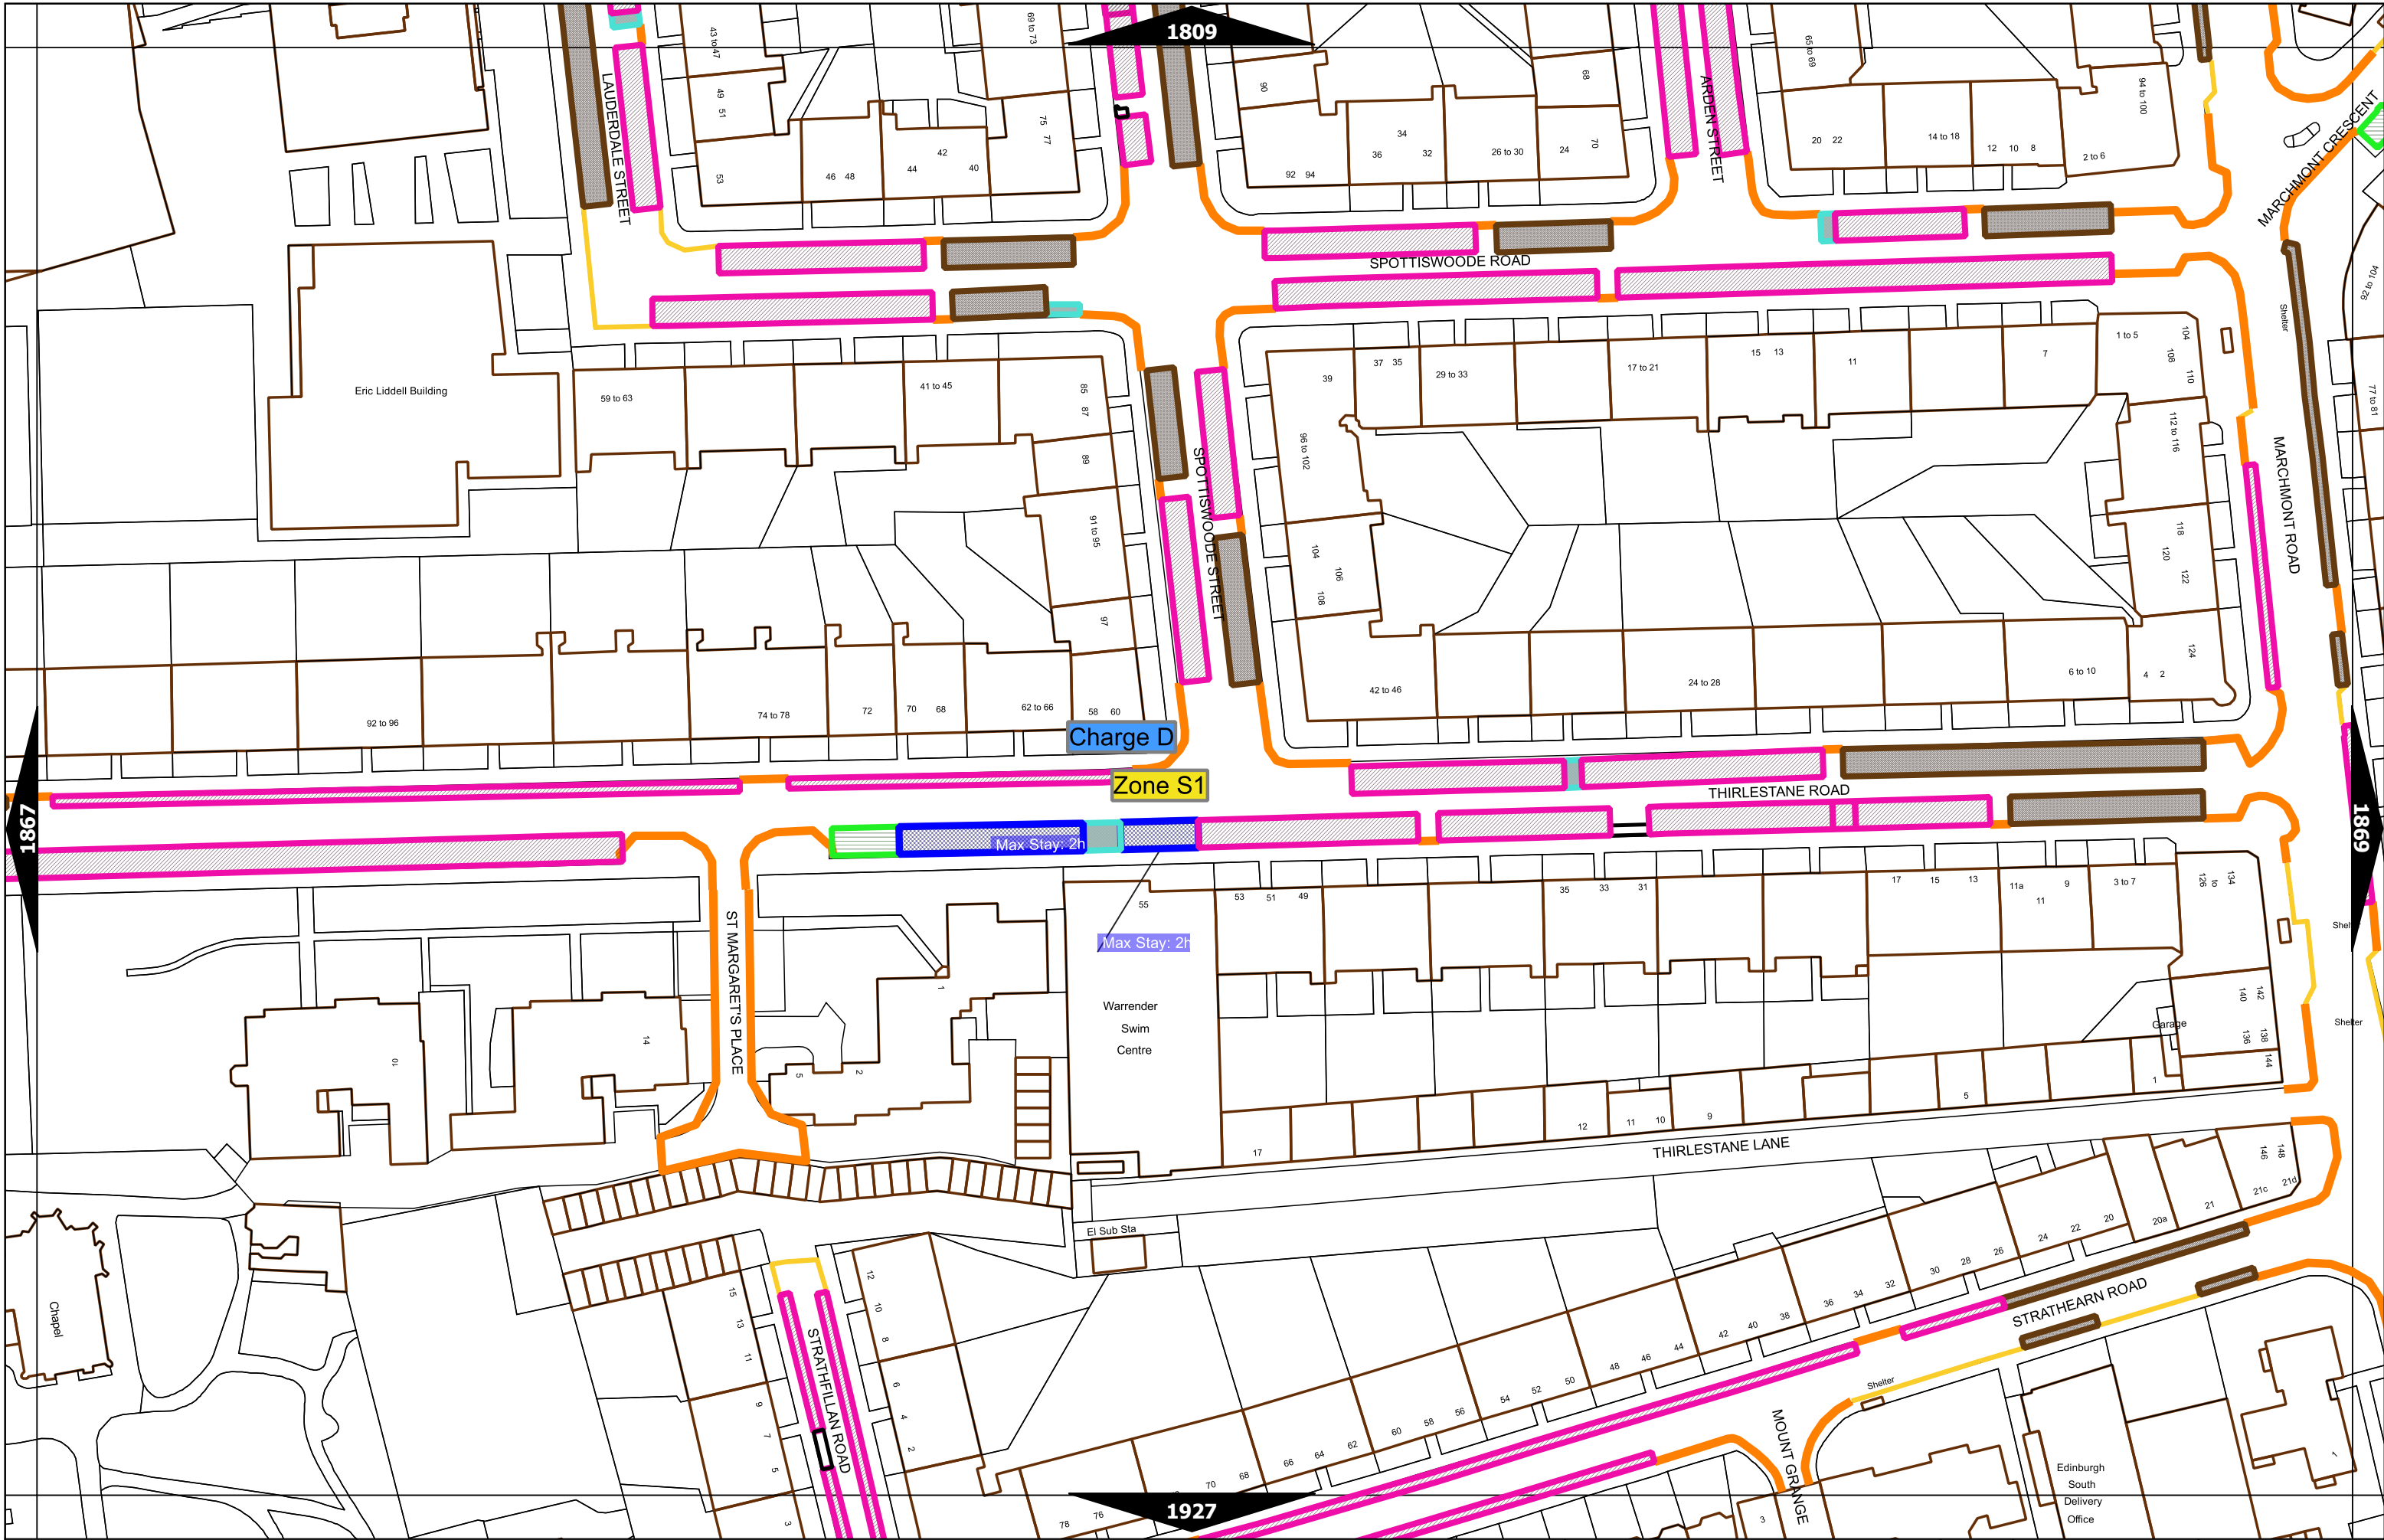

Scale at A3	1:1000
Print Date	09-May-2022
Map Tile	1856
Revision	2
Status	PROPOSED

Scale at A3	1:1000
Print Date	09-May-2022
Map Tile	1859
Revision	3
Status	PROPOSED

Scale at A3	1:1000
Print Date	09-May-2022
Map Tile	1868
Revision	7
Status	PROPOSED

N ▲	Scale at A3	1:1000
	Print Date	09-May-2022
	Map Tile	1916
	Revision	3
	Status	PROPOSED

Scale at A3	1:1000
Print Date	09-May-2022
Map Tile	1917
Revision	3
Status	PROPOSED

Scale at A3	1:1000
Print Date	09-May-2022
Map Tile	1992
Revision	3
Status	PROPOSED