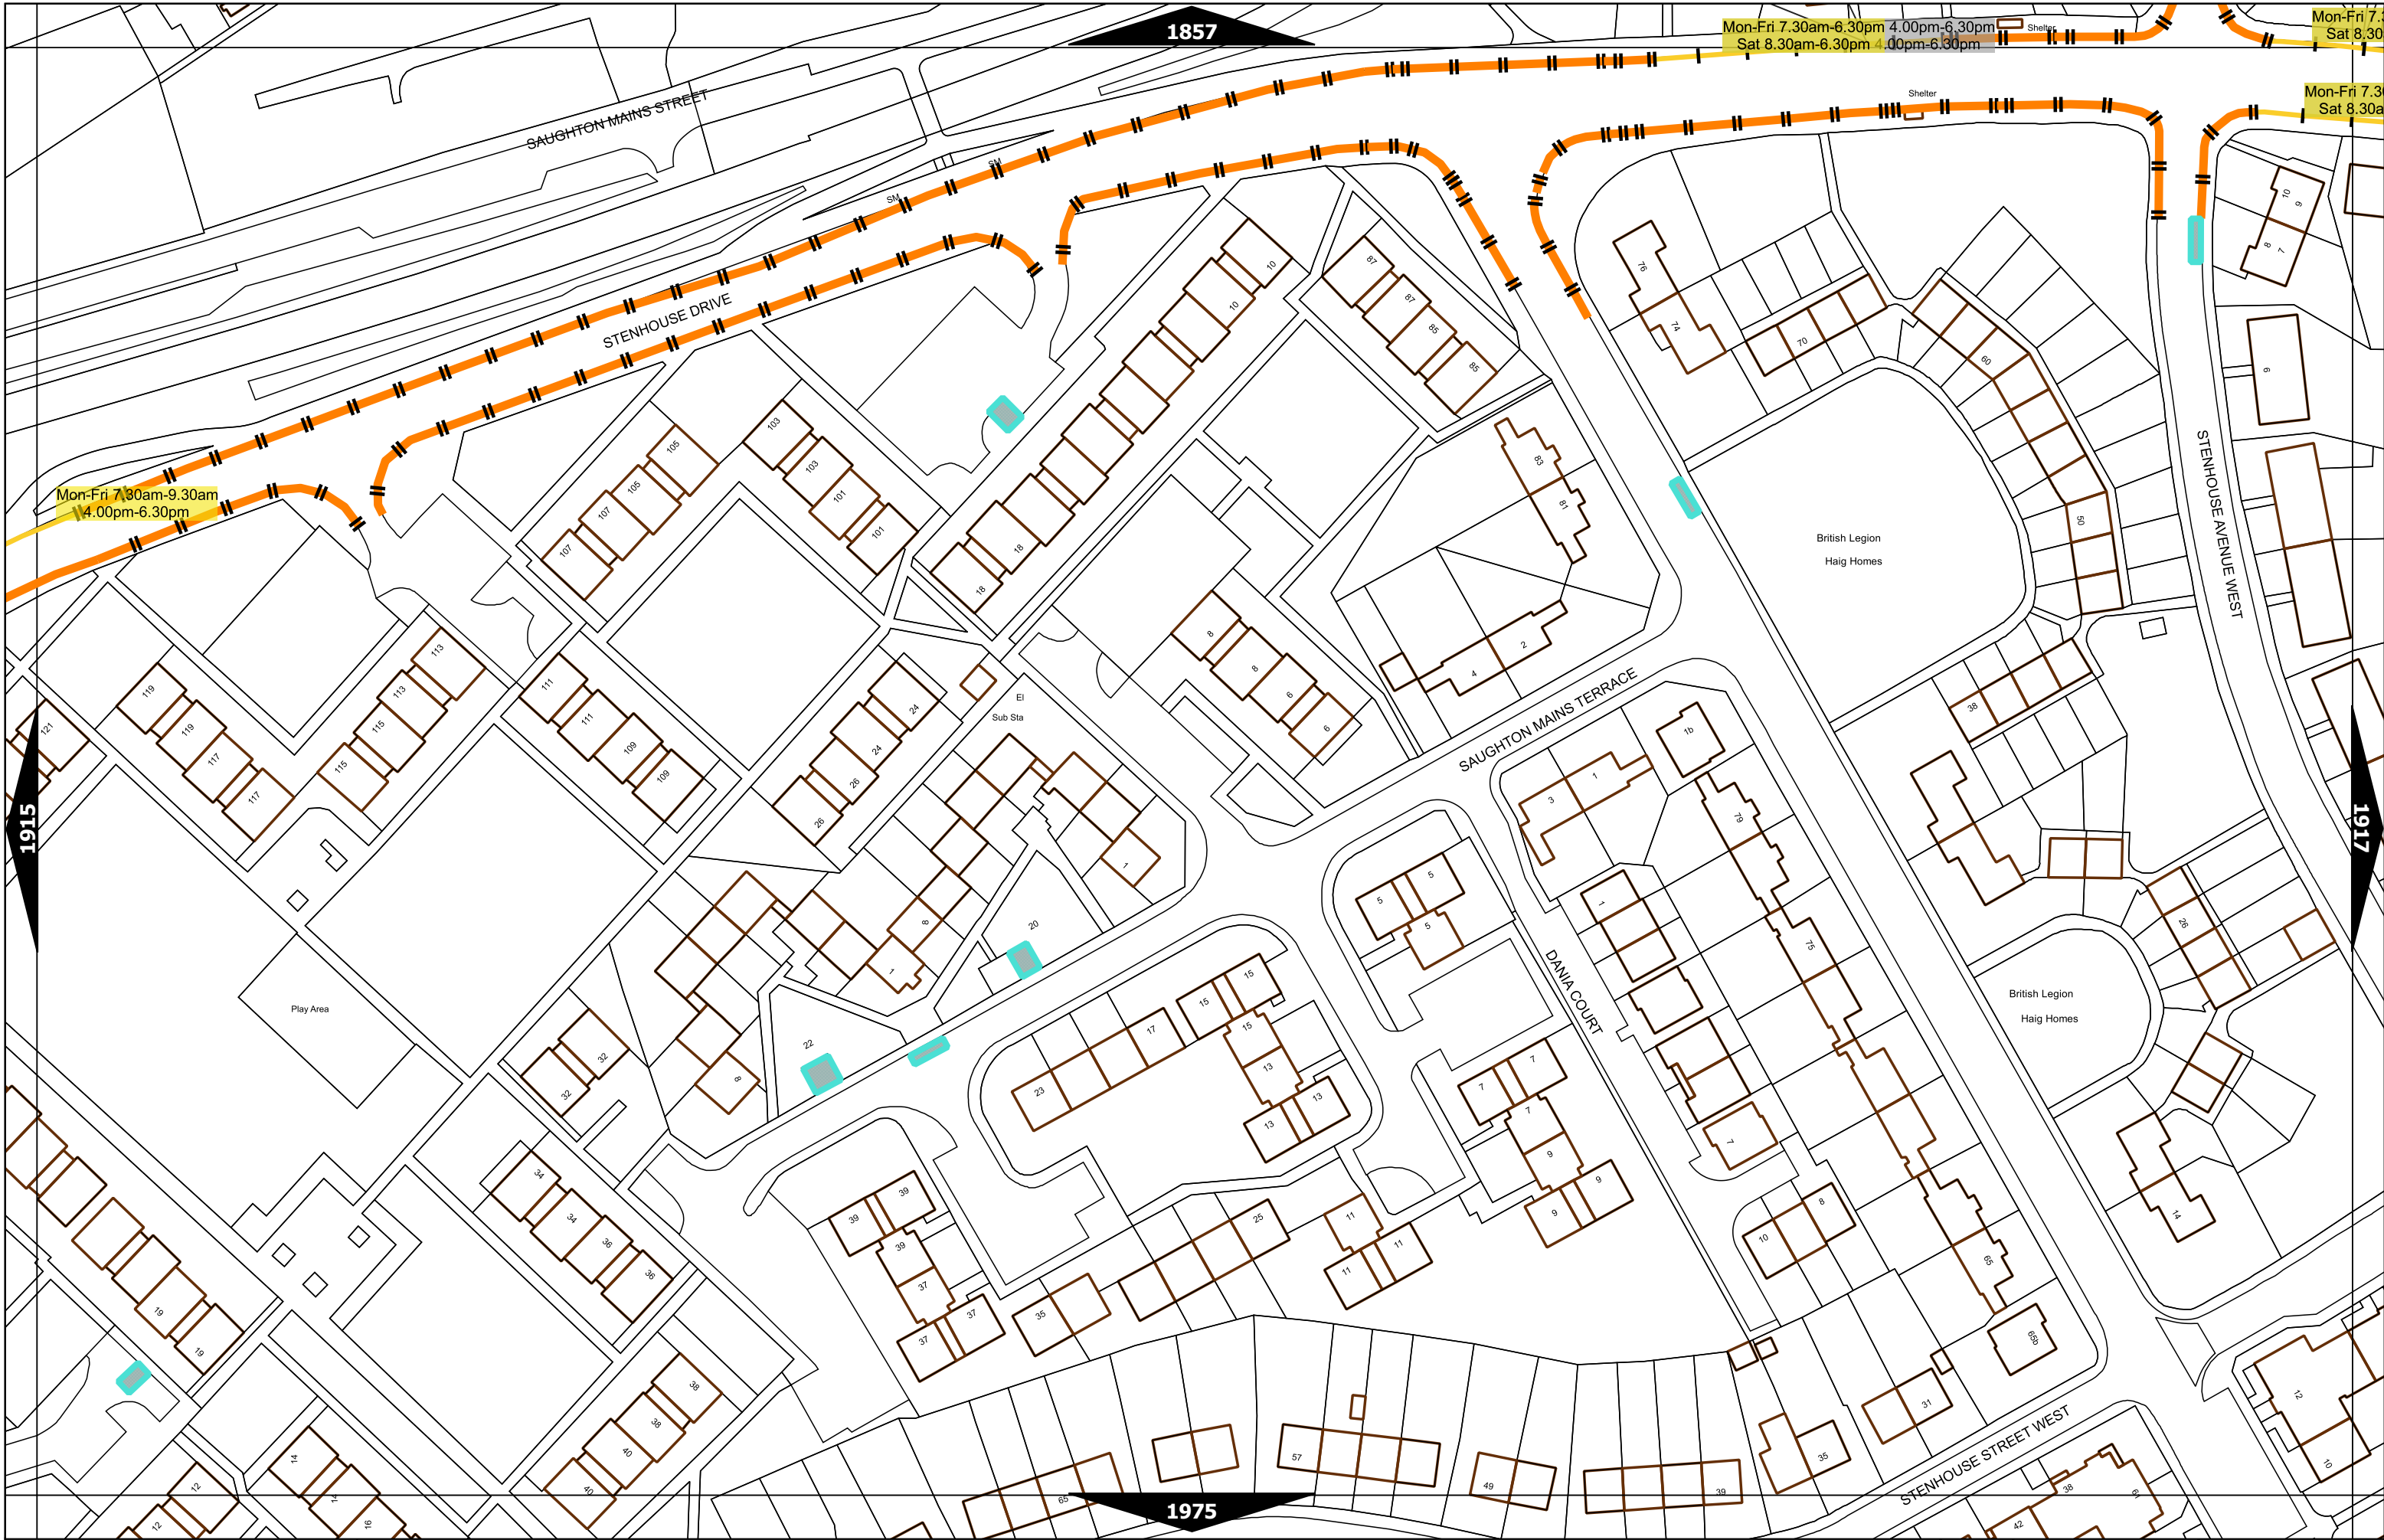

Scale at A3	1:1000
Print Date	09-May-2022
Map Tile	1856
Revision	2
Status	PROPOSED

Scale at A3	1:1000
Print Date	09-May-2022
Map Tile	1859
Revision	3
Status	PROPOSED

Scale at A3	1:1000
Print Date	09-May-2022
Map Tile	1868
Revision	7
Status	PROPOSED

N ▲	Scale at A3	1:1000
	Print Date	09-May-2022
	Map Tile	1916
	Revision	3
	Status	PROPOSED

Scale at A3	1:1000
Print Date	09-May-2022
Map Tile	1917
Revision	3
Status	PROPOSED

Scale at A3	1:1000
Print Date	09-May-2022
Map Tile	1992
Revision	3
Status	PROPOSED

Scale at A3	1:1000
Print Date	09-May-2022
Map Tile	2036
Revision	2
Status	PROPOSED

Scale at A3	1:1000
Print Date	09-May-2022
Map Tile	2048
Revision	4
Status	PROPOSED

Scale at A3	1:1000
Print Date	09-May-2022
Map Tile	2153
Revision	4
Status	PROPOSED

Scale at A3	1:1000
Print Date	09-May-2022
Map Tile	2219
Revision	4
Status	PROPOSED

Scale at A3	1:1000
Print Date	09-May-2022
Map Tile	2266
Revision	2
Status	PROPOSED

Scale at A3	1:1000
Print Date	09-May-2022
Map Tile	2327
Revision	2
Status	PROPOSED