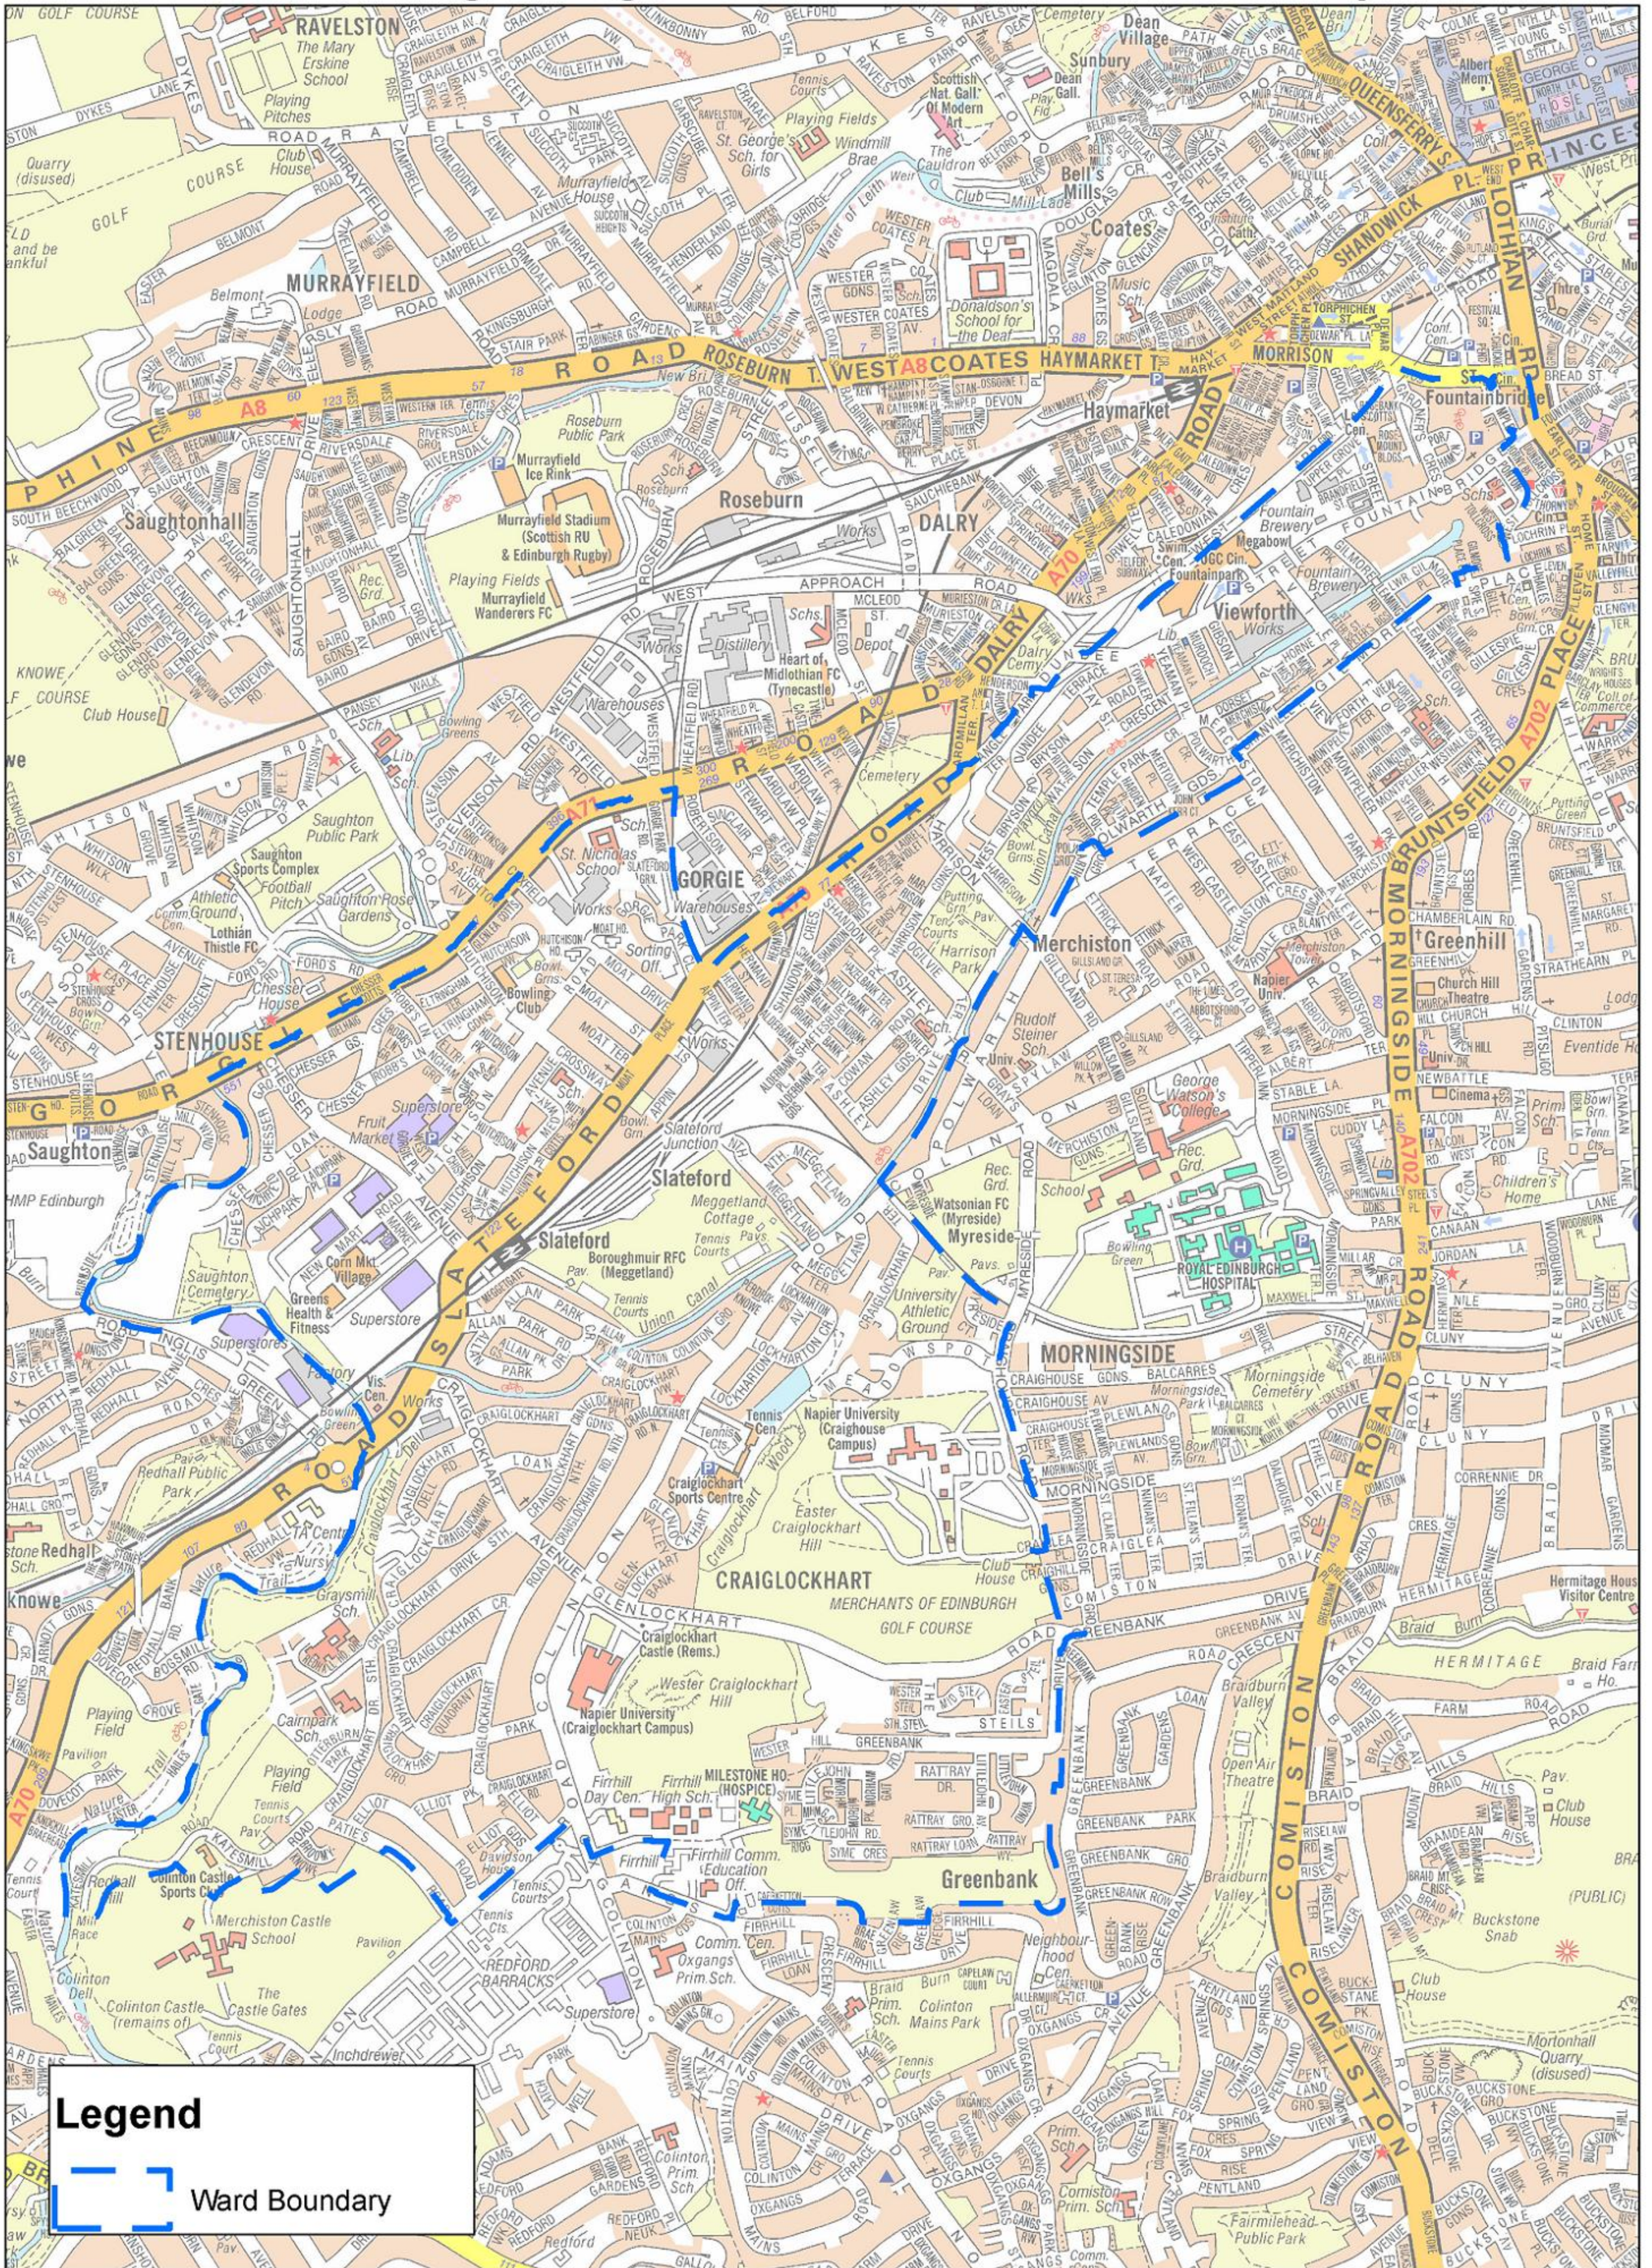

Ward 9 Fountainbridge/Craiglockhart Ward Effective From May 2007

Legend

 Ward Boundary